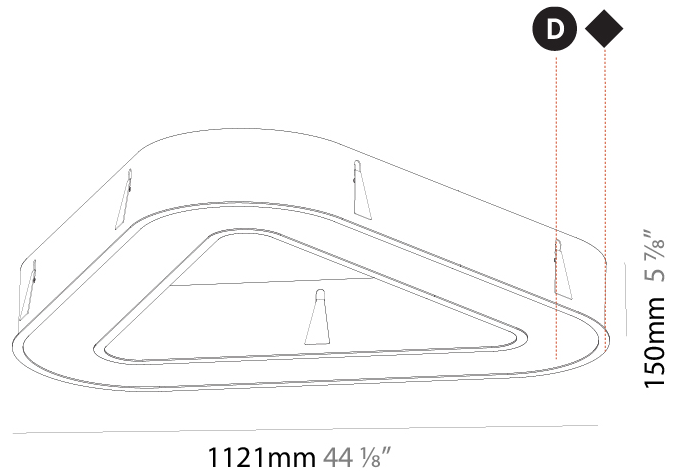

GENERAL

Series: Victory
Partner: Prolicht
Division: Architectural
Installation: Recessed
Product Type: Ceiling Recessed
Mounting Location: Ceiling
Light Distribution: Direct

PHYSICAL

Shape: Abstract
Length (mm): 1121
Length (in): 44 1/8
Width (mm): 1121
Width (in): 44 1/8
Height (mm): 150
Height (in): 5 7/8
Min. Recessing Depth (mm): 160
Min. Recessing Depth (in): 6 5/16
Weight (kg): 13.609
Weight (lbs): 29.94
Diffuser: PMMA - Opal or Micro-Prism
Fixture Finish: SSR / BKV / CWI / CRY / HAB / UFT / ITA / RUA / FTG / MYG / LOD / PUS / FRO / FUP / KIA / POP / BLS / SPG / MEY / GOH / CHC / COM / ABZ / JAG / OBR / MOS / ROR
Fixture Material: PMMA / Aluminum

ELECTRICAL

Lamp Type: LED (Zhaga Standard)
Input Wattage (W): 45
Total Output Wattage (W): 36 / 28.8 (3500K)
Dimming: Non-Dimming / Phase Dimming (120Vac only) / 0-10V Dimming
Driver Included: Yes
Driver Location: Integrated
Driver Type: Constant Current - 120 / 277Vac
Driver Class: Class 2
Input Voltage (V): 120 - 277
Constant Current (MA): 350 / 900 (3500K)

LED

Color Temperature (°K): 3000 / 3500 / 4000
Max. Delivered Lumen (lm): 4150 / 4302 / 4390
CRI: >80 CRI
Efficiency (%): 65
Lamp Life (hrs): 50000

OPTICAL

RATINGS AND CERTIFICATIONS

Certified By: Certified for North American Standards
IP rating: IP20