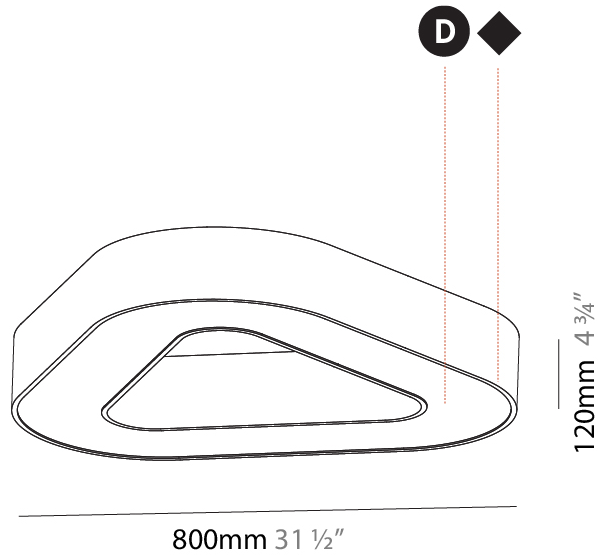

1. To build a product code in our configurator select the specify button on the base model # product page
2. To build a manual product code on this datasheet choose from the options listed below in blue font and add the suffix to the base model #

GENERAL

Series: Victory
Partner: Prolicht
Division: Architectural
Installation: Surface
Product Type: Ceiling Surface
Mounting Location: Ceiling
Light Distribution: Direct

PHYSICAL

Shape: Abstract
Length (mm): 800
Length (in): 31 1/2
Width (mm): 800
Width (in): 31 1/2
Height (mm): 120
Height (in): 4 3/4
Weight (kg): 7.67
Weight (lbs): 16.91
Diffuser: PMMA - Opal or Micro-Prism
Fixture Finish: SSR / BKV / CWI / CRY / HAB / UFT / ITA / RUA / FTG / MYG / LOD / PUS / FRO / FUP / KIA / POP / BLS / SPG / MEY / GOH / CHC / COM / ABZ / JAG / OBR / MOS / ROR
Fixture Material: PMMA / Aluminum

ELECTRICAL

Lamp Type: LED (Zhaga Standard)
Input Wattage (W): 30
Total Output Wattage (W): 24 / 19.2 (3500K)
Dimming: Non-Dimming / Phase Dimming (120Vac only) / 0-10V Dimming
Driver Included: Yes
Driver Location: Integrated
Driver Type: Constant Current - 120 / 277Vac
Driver Class: Class 2
Input Voltage (V): 120 - 277
Constant Current (MA): 350 / 600 (3500K)

LED

Color Temperature (°K): 3000 / 3500 / 4000
Max. Delivered Lumen (lm): 2770 / 2862 / 2920
CRI: >80 CRI
Efficiency (%): 65
Lamp Life (hrs): 50000

OPTICAL

RATINGS AND CERTIFICATIONS

Certified By: Certified for North American Standards
IP rating: IP20