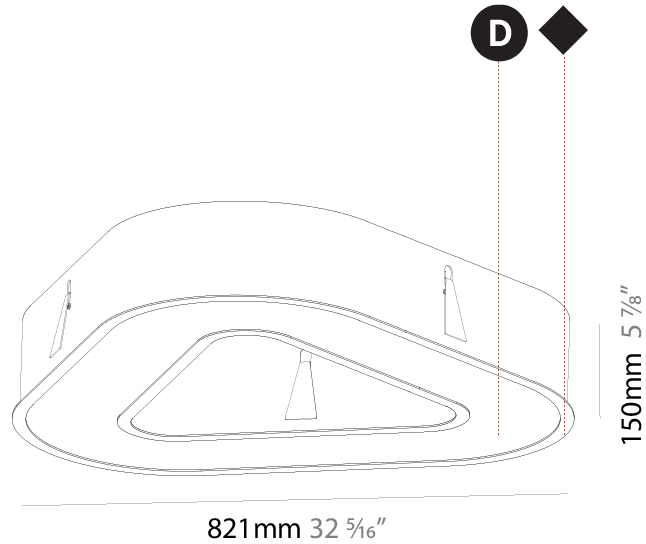

GENERAL

Series: Victory
Partner: Prolicht
Division: Architectural
Installation: Recessed
Product Type: Ceiling Recessed
Mounting Location: Ceiling
Light Distribution: Direct

PHYSICAL

Shape: Abstract
Length (mm): 821
Length (in): 32 5/16
Width (mm): 821
Width (in): 32 5/16
Height (mm): 150
Height (in): 5 7/8
Min. Recessing Depth (mm): 160
Min. Recessing Depth (in): 6 5/16
Weight (kg): 8.969
Weight (lbs): 19.73
Diffuser: [PMMA - Opal or Micro-Prism](#)
Fixture Finish: [SSR / BKV / CWI / CRY / HAB / UFT / ITA / RUA / FTG / MYG / LOD / PUS / FRO / FUP / KIA / POP / BLS / SPG / MEY / GOH / CHC / COM / ABZ / JAG / OBR / MOS / ROR](#)
Fixture Material: [PMMA / Aluminum](#)

ELECTRICAL

Lamp Type: LED (Zhaga Standard)
Input Wattage (W): 30
Total Output Wattage (W): 24 / 19.2 (3500K)
Dimming: [Non-Dimming / Phase Dimming (120Vac only) / 0-10V Dimming](#)
Driver Included: Yes
Driver Location: Integrated
Driver Type: Constant Current - 120 / 277Vac
Driver Class: Class 2
Input Voltage (V): 120 - 277
Constant Current (MA): 350 / 600 (3500K)

LED

[Color Temperature (°K): 3000 / 3500 / 4000](#)
Max. Delivered Lumen (lm): 2770
CRI: >80 CRI
Efficiency (%): 65
Lamp Life (hrs): 50000

OPTICAL

RATINGS AND CERTIFICATIONS

Certified By: Certified for North American Standards
IP rating: IP20