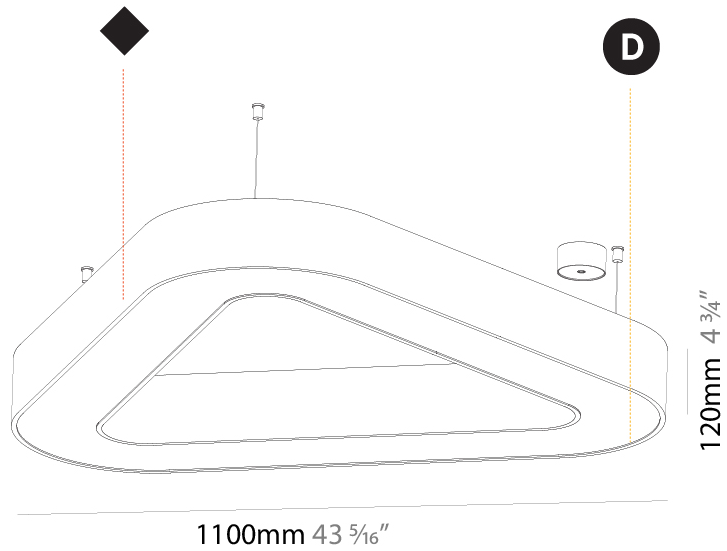

GENERAL

Series: Victory
Partner: Prolicht
Division: Architectural
Installation: Suspension
Product Type: Pendant
Mounting Location: Ceiling
Light Distribution: Direct

PHYSICAL

Shape: Abstract
Length (mm): 1100
Length (in): 43 ⁵/₁₆
Width (mm): 1100
Width (in): 43 ⁵/₁₆
Height (mm): 120
Height (in): 4 ³/₄
Max. Overall Height (mm): 2120
Max. Overall Height (in): 83 ⁷/₁₆
Weight (kg): 10.561
Weight (lbs): 23.23
Diffuser: PMMA - Opal or Micro-Prism
Fixture Finish: SSR / BKV / CWI / CRY / HAB / UFT / ITA / RUA / FTG / MYG / LOD / PUS / FRO / FUP / KIA / POP / BLS / SPG / MEY / GOH / CHC / COM / ABZ / JAG / OBR / MOS / ROR
Fixture Material: PMMA / Aluminum

ELECTRICAL

Lamp Type: LED (Zhaga Standard)
Input Wattage (W): 45
Total Output Wattage (W): 36 / 28.8 (3500K)
Dimming: Non-Dimming / Phase Dimming (120Vac only) / 0-10V Dimming
Driver Included: Yes
Driver Location: Integrated
Driver Type: Constant Current - 120 / 277Vac
Driver Class: Class 2
Input Voltage (V): 120 - 277
Constant Current (MA): 350 / 900 (3500K)

LED

Color Temperature (°K): 3000 / 3500 / 4000
Max. Delivered Lumen (lm): 4150 / 4302 / 43390
CRI: >80 CRI
Efficiency (%): 0.65
Lamp Life (hrs): 50000

OPTICAL

RATINGS AND CERTIFICATIONS

Certified By: Certified for North American Standards
IP rating: IP20