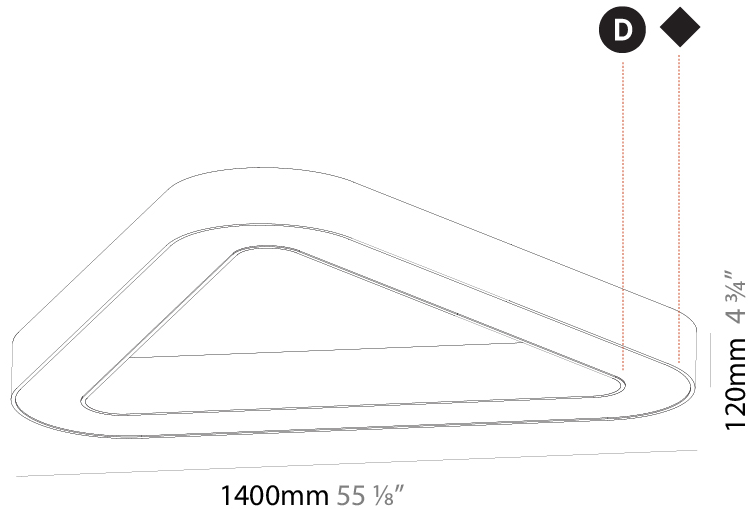

1. To build a product code in our configurator select the specify button on the base model # product page
2. To build a manual product code on this datasheet choose from the options listed below in blue font and add the suffix to the base model #

GENERAL

Series: Victory
Partner: Prolicht
Division: Architectural
Installation: Surface
Product Type: Ceiling Surface
Mounting Location: Ceiling
Light Distribution: Direct

PHYSICAL

Shape: Abstract
Length (mm): 1400
Length (in): 55 1/8
Width (mm): 1400
Width (in): 55 1/8
Height (mm): 120
Height (in): 4 3/4
Weight (kg): 15.2
Weight (lbs): 33.51
Diffuser: PMMA - Opal or Micro-Prism
Fixture Finish: SSR / BKV / CWI / CRY / HAB / UFT / ITA / RUA / FTG / MYG / LOD / PUS / FRO / FUP / KIA / POP / BLS / SPG / MEY / GOH / CHC / COM / ABZ / JAG / OBR / MOS / ROR
Fixture Material: PMMA / Aluminum

ELECTRICAL

Lamp Type: LED (Zhaga Standard)
Input Wattage (W): 60
Total Output Wattage (W): 48 / 38.4 (3500K)
Dimming: Non-Dimming / Phase Dimming (120Vac only) / 0-10V Dimming
Driver Included: Yes
Driver Location: Integrated
Driver Type: Constant Current - 120 / 277Vac
Driver Class: Class 2
Input Voltage (V): 120 - 277
Constant Current (MA): 350 / 1200 (3500K)

LED

Color Temperature (°K): 3000 / 3500 / 4000
Max. Delivered Lumen (lm): 5540 / 5733 / 5850
CRI: >80 CRI
Efficiency (%): 65
Lamp Life (hrs): 50000

OPTICAL

RATINGS AND CERTIFICATIONS

Certified By: Certified for North American Standards
IP rating: IP20