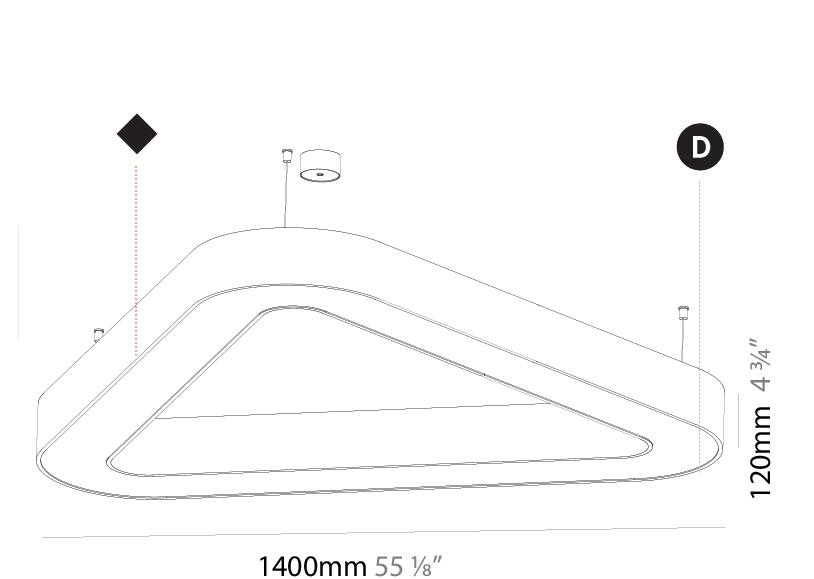

GENERAL

Series: Victory
Partner: Prolicht
Division: Architectural
Installation: Suspension
Product Type: Pendant
Mounting Location: Ceiling
Light Distribution: Direct / Indirect

PHYSICAL

Shape: Abstract
Length (mm): 1400
Length (in): 55 1/8
Width (mm): 1400
Width (in): 55 1/8
Height (mm): 120
Height (in): 4 3/4
Max. Overall Height (mm): 2120
Max. Overall Height (in): 83 7/16
Weight (kg): 14.359
Weight (lbs): 31.66
Diffuser: PMMA - Opal or Micro-Prism
Fixture Finish: SSR / BKV / CWI / CRY / HAB / UFT / ITA / RUA / FTG / MYG / LOD / PUS / FRO / FUP / KIA / POP / BLS / SPG / MEY / GOH / CHC / COM / ABZ / JAG / OBR / MOS / ROR
Fixture Material: PMMA / Aluminum

ELECTRICAL

Lamp Type: LED (Zhaga Standard)
Input Wattage (W): 105
Total Output Wattage (W): 84 / 57.6 (3500K)
Dimming: Non-Dimming / Phase Dimming (120Vac only) / 0-10V Dimming
Driver Included: Yes
Driver Location: Integrated
Driver Type: Constant Current - 120 / 277Vac
Driver Class: Class 2
Input Voltage (V): 120 - 277
Constant Current (MA): 350 / 1200/600 (3500K)

LED

Color Temperature (°K): 3000 / 3500 / 4000
Max. Delivered Lumen (lm): 5540 / 5733 / 5850 Direct / 3830 / 3969 / 4050 Indirect
CRI: >80 CRI
Efficiency (%): 69.8
Lamp Life (hrs): 50000

OPTICAL

RATINGS AND CERTIFICATIONS

Certified By: Certified for North American Standards
IP rating: IP20