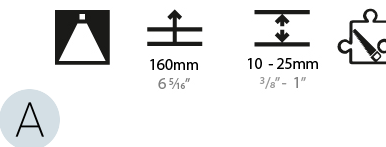

GENERAL

Series: Victory
Brand: Prolicht
Division: Architectural
Mounting Type: Recessed
Mounting Location: Ceiling
Subcategory: Ambient

PHYSICAL

Shape: Abstract
Length (mm): 1121
Length (in): 44 1/8
Width (mm): 1121
Width (in): 44 1/8
Height (mm): 150
Height (in): 5 7/8
Min. Recessing Depth (mm): 160
Min. Recessing Depth (in): 6 5/16
Light Distribution: Direct
Weight (kg): 13.609
Weight (lbs): 29.94
Diffuser: PMMA - Opal or Micro-Prism
Fixture Finish: SSR / BKV / CWI / CRY / HAB / UFT / ITA / RUA / FTG / MYG / LOD / PUS / FRO / FUP / KIA / POP / BLS / SPG / MEY / GOH / GUM / CHC / COM / ABZ / JAG / OBR / MOS / ROR
Fixture Material: Aluminum

ELECTRICAL

Lamp Type: LED (Zhaga Standard)
Input Wattage (W): 45
Total Output Wattage (W): 36 / 28.8 (3500K)
Dimming: Non-Dimming / Phase Dimming (120Vac only) / 0-10V Dimming
Driver Included: Yes
Driver Location: Integrated
Driver Type: Constant Current - 120 / 277Vac
Driver Class: Class 2
Input Voltage (V): 120 - 277
Constant Current (MA): 350 / 900 (3500K)

LED

Color Temperature (°K): 3000 / 3500 / 4000
Max. Delivered Lumen (lm): 4150 / 4302 / 4390
CRI: >80 CRI
Efficiency (%): 65
Lamp Life (hrs): 50000

OPTICAL

RATINGS AND CERTIFICATIONS

Certified By: Certified for North American Standards
IP rating: IP20