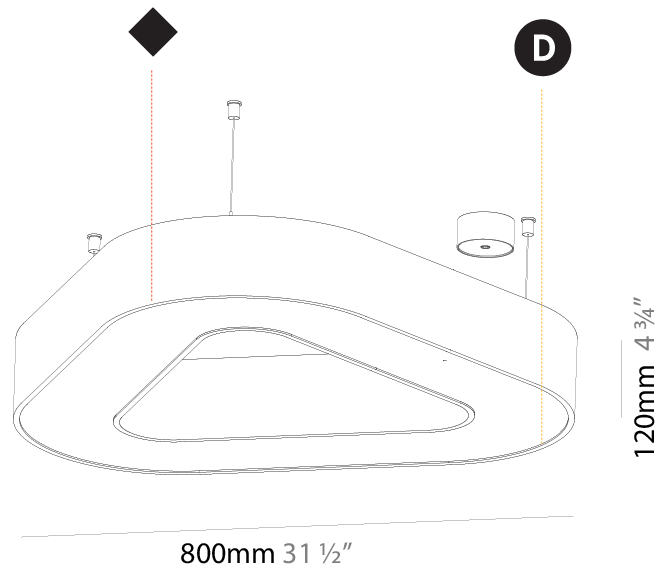

GENERAL

Series: Victory
Partner: Prolicht
Division: Architectural
Installation: Suspension
Product Type: Pendant
Mounting Location: Ceiling
Light Distribution: Direct / Indirect

PHYSICAL

Shape: Abstract
Length (mm): 800
Length (in): 31 1/2
Width (mm): 800
Width (in): 31 1/2
Height (mm): 120
Height (in): 4 3/4
Max. Overall Height (mm): 2120
Max. Overall Height (in): 83 7/16
Weight (kg): 8.173
Weight (lbs): 18.018
Diffuser: [PMMA - Opal or Micro-Prism](#)
Fixture Finish: [SSR / BKV / CWI / CRY / HAB / UFT / ITA / RUA / FTG / MYG / LOD / PUS / FRO / FUP / KIA / POP / BLS / SPG / MEY / GOH / CHC / COM / ABZ / JAG / OBR / MOS / ROR](#)
Fixture Material: [PMMA / Aluminum](#)

ELECTRICAL

Lamp Type: LED (Zhaga Standard)
Input Wattage (W): 45
Total Output Wattage (W): 36 / 28.8 (3500K)
Dimming: [Non-Dimming / Phase Dimming (120Vac only) / 0-10V Dimming](#)
Driver Included: Yes
Driver Location: Integrated
Driver Type: Constant Current - 120 / 277Vac
Driver Class: Class 2
Input Voltage (V): 120 - 277
Constant Current (MA): 350 / 900 (3500K)

LED

[Color Temperature (°K): 3000 / 3500 / 4000](#)
Max. Delivered Lumen (lm): 5210 / 5390 / 5500
CRI: >80 CRI
Efficiency (%): 69.8
Lamp Life (hrs): 50000

OPTICAL

RATINGS AND CERTIFICATIONS

Certified By: Certified for North American Standards
IP rating: IP20