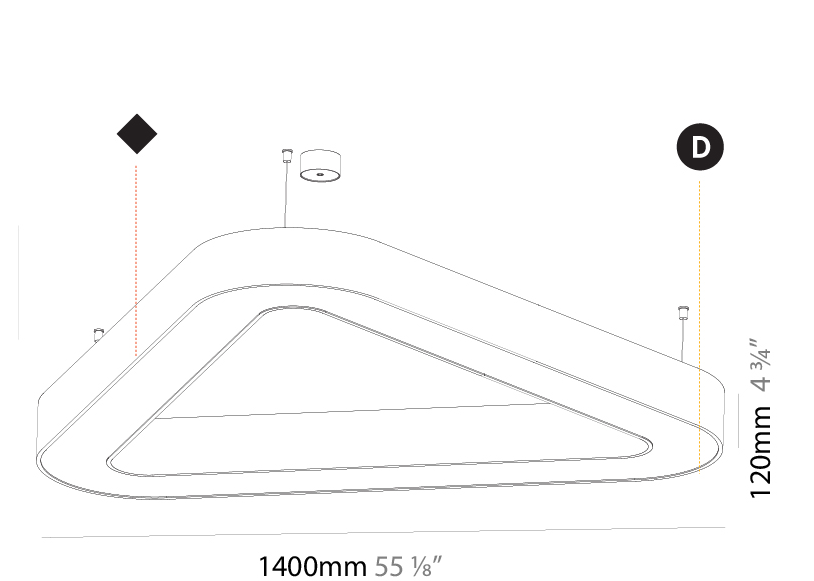

GENERAL

Series: Victory
Partner: Prolicht
Division: Architectural
Installation: Suspension
Product Type: Pendant
Mounting Location: Ceiling
Light Distribution: Direct

PHYSICAL

Shape: Abstract
Length (mm): 1400
Length (in): 55 1/8
Width (mm): 1400
Width (in): 55 1/8
Height (mm): 120
Height (in): 4 3/4
Max. Overall Height (mm): 2120
Max. Overall Height (in): 83 7/16
Weight (kg): 13.892
Weight (lbs): 30.56
Diffuser: PMMA - Opal or Micro-Prism
Fixture Finish: SSR / BKV / CWI / CRY / HAB / UFT / ITA / RUA / FTG / MYG / LOD / PUS / FRO / FUP / KIA / POP / BLS / SPG / MEY / GOH / CHC / COM / ABZ / JAG / OBR / MOS / ROR
Fixture Material: PMMA / Aluminum

ELECTRICAL

Lamp Type: LED (Zhaga Standard)
Input Wattage (W): 60
Total Output Wattage (W): 48 / 38.4 (3500K)
Dimming: Non-Dimming / Phase Dimming (120Vac only) / 0-10V Dimming
Driver Included: Yes
Driver Location: Integrated
Driver Type: Constant Current - 120 / 277Vac
Driver Class: Class 2
Input Voltage (V): 120 - 277
Constant Current (MA): 350 / 1200 (3500K)

LED

Color Temperature (°K): 3000 / 3500 / 4000
Max. Delivered Lumen (lm): 5540 / 5733 / 5850
CRI: >80 CRI
Efficiency (%): 0.65
Lamp Life (hrs): 50000

OPTICAL

RATINGS AND CERTIFICATIONS

Certified By: Certified for North American Standards
IP rating: IP20