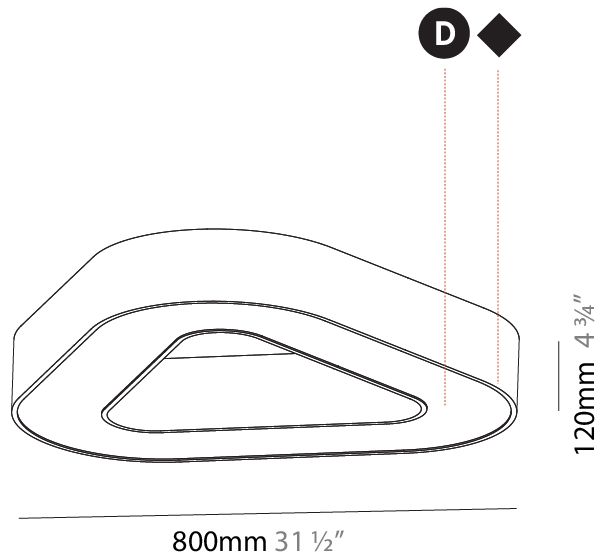

1. To build a product code in our configurator select the specify button on the base model # product page
2. To build a manual product code on this datasheet choose from the options listed below in blue font and add the suffix to the base model #

GENERAL

Series: Victory
Partner: Prolicht
Division: Architectural
Installation: Surface
Product Type: Ceiling Surface
Mounting Location: Ceiling
Light Distribution: Direct

PHYSICAL

Shape: Abstract
Length (mm): 800
Length (in): 31 ½
Width (mm): 800
Width (in): 31 ½
Height (mm): 120
Height (in): 4 ¾
Weight (kg): 7.67
Weight (lbs): 16.91
Diffuser: PMMA - Opal or Micro-Prism
Fixture Finish: SSR / BKV / CWI / CRY / HAB / UFT / ITA / RUA / FTG / MYG / LOD / PUS / FRO / FUP / KIA / POP / BLS / SPG / MEY / GOH / CHC / COM / ABZ / JAG / OBR / MOS / ROR
Fixture Material: PMMA / Aluminum

ELECTRICAL

Lamp Type: LED (Zhaga Standard)
Input Wattage (W): 30
Total Output Wattage (W): 24 / 19.2 (3500K)
Dimming: Non-Dimming / Phase Dimming (120Vac only) / 0-10V Dimming
Driver Included: Yes
Driver Location: Integrated
Driver Type: Constant Current - 120 / 277Vac
Driver Class: Class 2
Input Voltage (V): 120 - 277
Constant Current (MA): 350 / 600 (3500K)

LED

Color Temperature (°K): 3000 / 3500 / 4000
Max. Delivered Lumen (lm): 2770 / 2862 / 2920
CRI: >80 CRI
Efficiency (%): 65
Lamp Life (hrs): 50000

OPTICAL

RATINGS AND CERTIFICATIONS

Certified By: Certified for North American Standards
IP rating: IP20