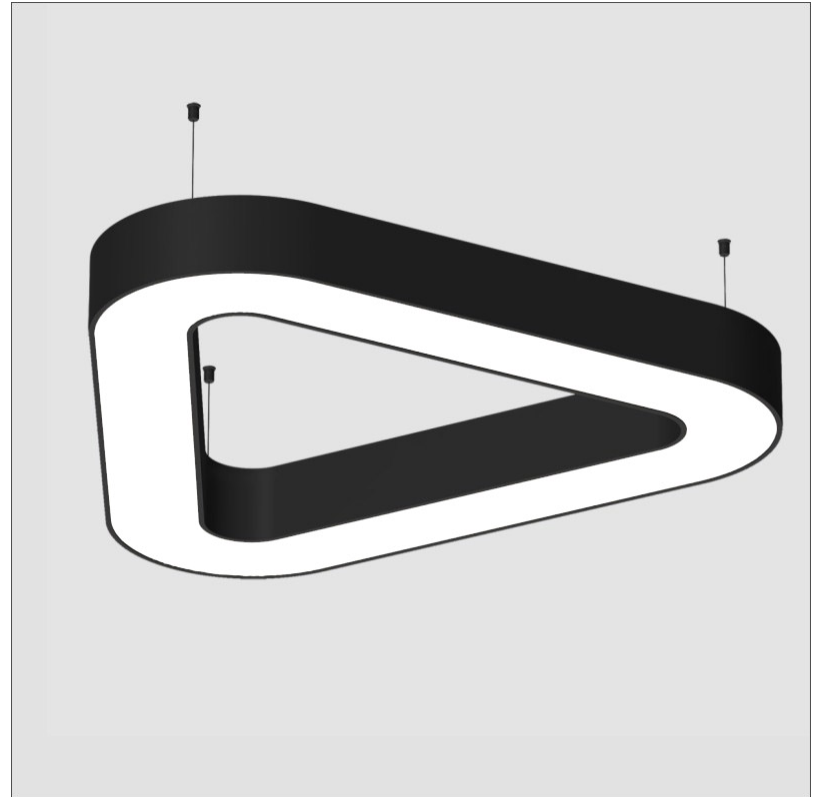

GENERAL

Series: Victory
Partner: Prolicht
Division: Architectural
Installation: Suspension
Product Type: Pendant
Mounting Location: Ceiling
Light Distribution: Direct / Indirect

PHYSICAL

Shape: Abstract
Length (mm): 1100
Length (in): 43 ⁵/₁₆
Width (mm): 1100
Width (in): 43 ⁵/₁₆
Height (mm): 120
Height (in): 4 ³/₄
Max. Overall Height (mm): 2120
Max. Overall Height (in): 83 ⁷/₁₆
Weight (kg): 10.819
Weight (lbs): 23.851
Diffuser: PMMA - Opal or Micro-Prism
Fixture Finish: SSR / BKV / CWI / CRY / HAB / UFT / ITA / RUA / FTG / MYG / LOD / PUS / FRO / FUP / KIA / POP / BLS / SPG / MEY / GOH / CHC / COM / ABZ / JAG / OBR / MOS / ROR
Fixture Material: PMMA / Aluminum

ELECTRICAL

Lamp Type: LED (Zhaga Standard)
Input Wattage (W): 70
Total Output Wattage (W): 60 / 48 (3500K)
Dimming: Non-Dimming / Phase Dimming (120Vac only) / 0-10V Dimming
Driver Included: Yes
Driver Location: Integrated
Driver Type: Constant Current - 120 / 277Vac
Driver Class: Class 2
Input Voltage (V): 120 - 277
Constant Current (MA): 350 / 900/600 (3500K)

LED

Color Temperature (°K): 3000 / 3500 / 4000
Max. Delivered Lumen (lm): 4150 / 4302 / 4390 Direct / 3660 / 3783 / 3860 Indirect
CRI: >80 CRI
Efficiency (%): 70.9
Lamp Life (hrs): 50000

OPTICAL

RATINGS AND CERTIFICATIONS

Certified By: Certified for North American Standards
IP rating: IP20