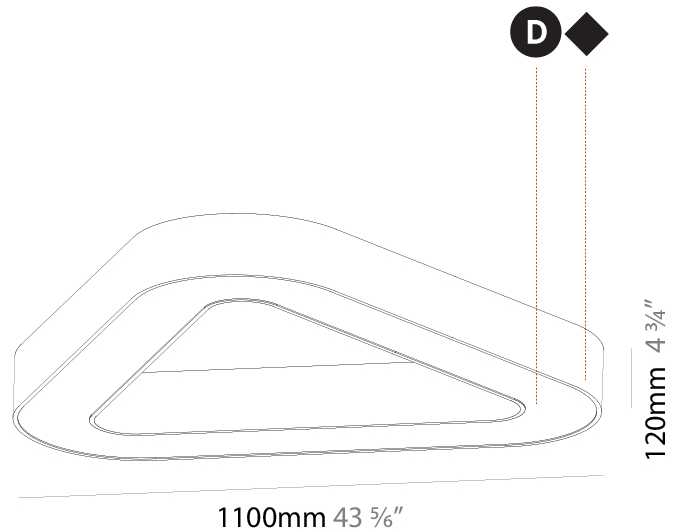

1. To build a product code in our configurator select the specify button on the base model # product page
2. To build a manual product code on this datasheet choose from the options listed below in blue font and add the suffix to the base model #

GENERAL

Series: Victory
Partner: Prolicht
Division: Architectural
Installation: Surface
Product Type: Ceiling Surface
Mounting Location: Ceiling
Light Distribution: Direct

PHYSICAL

Shape: Abstract
Length (mm): 1100
Length (in): 43 ⁵/₁₆
Width (mm): 1100
Width (in): 43 ⁵/₁₆
Height (mm): 120
Height (in): 4 ³/₄
Weight (kg): 10.20
Weight (lbs): 22.48
Diffuser: PMMA - Opal or Micro-Prism
Fixture Finish: SSR / BKV / CWI / CRY / HAB / UFT / ITA / RUA / FTG / MYG / LOD / PUS / FRO / FUP / KIA / POP / BLS / SPG / MEY / GOH / CHC / COM / ABZ / JAG / OBR / MOS / ROR
Fixture Material: PMMA / Aluminum

ELECTRICAL

Lamp Type: LED (Zhaga Standard)
Input Wattage (W): 45
Total Output Wattage (W): 36 / 28.8 (3500K)
Dimming: Non-Dimming / Phase Dimming (120Vac only) / 0-10V Dimming
Driver Included: Yes
Driver Location: Integrated
Driver Type: Constant Current - 120 / 277Vac
Driver Class: Class 2
Input Voltage (V): 120 - 277
Constant Current (MA): 350 / 900 (3500K)

LED

Color Temperature (°K): 3000 / 3500 / 4000
Max. Delivered Lumen (lm): 4150 / 4302 / 4390
CRI: >80 CRI
Efficiency (%): 65
Lamp Life (hrs): 50000

OPTICAL

RATINGS AND CERTIFICATIONS

Certified By: Certified for North American Standards
IP rating: IP20