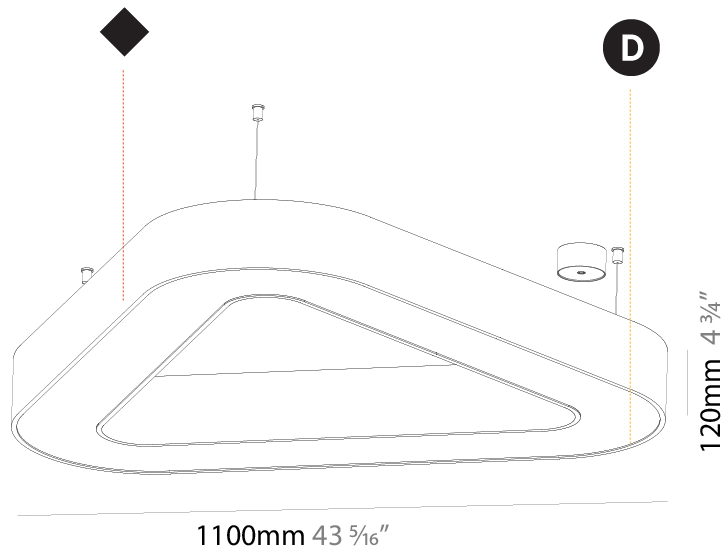

GENERAL

Series: Victory
Partner: Prolicht
Division: Architectural
Installation: Suspension
Product Type: Pendant
Mounting Location: Ceiling
Light Distribution: Direct / Indirect

PHYSICAL

Shape: Abstract
Length (mm): 1100
Length (in): 43 ⁵/₁₆
Width (mm): 1100
Width (in): 43 ⁵/₁₆
Height (mm): 120
Height (in): 4 ³/₄
Max. Overall Height (mm): 2120
Max. Overall Height (in): 83 ⁷/₁₆
Weight (kg): 10.819
Weight (lbs): 23.851
Diffuser: PMMA - Opal or Micro-Prism
Fixture Finish: SSR / BKV / CWI / CRY / HAB / UFT / ITA / RUA / FTG / MYG / LOD / PUS / FRO / FUP / KIA / POP / BLS / SPG / MEY / GOH / CHC / COM / ABZ / JAG / OBR / MOS / ROR
Fixture Material: PMMA / Aluminum

ELECTRICAL

Lamp Type: LED (Zhaga Standard)
Input Wattage (W): 70
Total Output Wattage (W): 60 / 48 (3500K)
Dimming: Non-Dimming / Phase Dimming (120Vac only) / 0-10V Dimming
Driver Included: Yes
Driver Location: Integrated
Driver Type: Constant Current - 120 / 277Vac
Driver Class: Class 2
Input Voltage (V): 120 - 277
Constant Current (MA): 350 / 900/600 (3500K)

LED

Color Temperature (°K): 3000 / 3500 / 4000
Max. Delivered Lumen (lm): 4150 / 4302 / 4390 Direct / 3660 / 3783 / 3860 Indirect
CRI: >80 CRI
Efficiency (%): 70.9
Lamp Life (hrs): 50000

OPTICAL

RATINGS AND CERTIFICATIONS

Certified By: Certified for North American Standards
IP rating: IP20