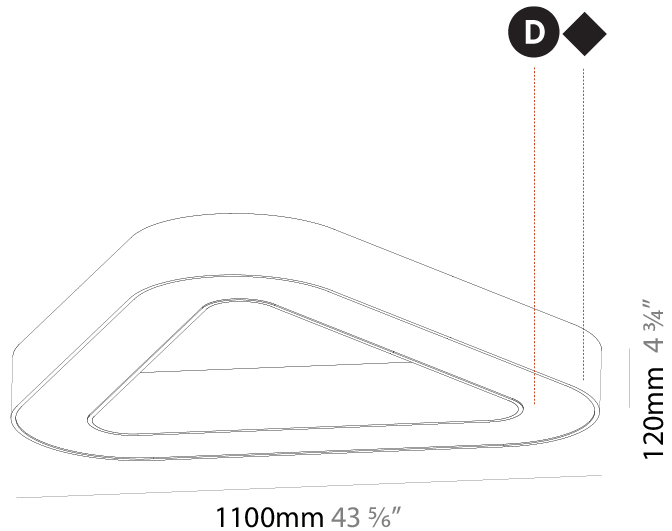

1. To build a product code in our configurator select the specify button on the base model # product page
2. To build a manual product code on this datasheet choose from the options listed below in blue font and add the suffix to the base model #

GENERAL

Series: Victory
Brand: Prolicht
Division: Architectural
Mounting Type: Surface
Mounting Location: Ceiling
Subcategory: Ambient

PHYSICAL

Shape: Abstract
Length (mm): 1100
Length (in): 43 ⁵/₁₆
Width (mm): 1100
Width (in): 43 ⁵/₁₆
Height (mm): 120
Height (in): 4 ³/₄
Light Distribution: Direct
Weight (kg): 10.20
Weight (lbs): 22.48
Diffuser: PMMA - Opal or Micro-Prism
Fixture Finish: SSR / BKV / CWI / CRY / HAB / UFT / ITA / RUA / FTG / MYG / LOD / PUS / FRO / FUP / KIA / POP / BLS / SPG / MEY / GOH / GUM / CHC / COM / ABZ / JAG / OBR / MOS / ROR
Fixture Material: Aluminum

ELECTRICAL

Lamp Type: LED (Zhaga Standard)
Input Wattage (W): 45
Total Output Wattage (W): 36 / 28.8 (3500K)
Dimming: Non-Dimming / Phase Dimming (120Vac only) / 0-10V Dimming
Driver Included: Yes
Driver Location: Integrated
Driver Type: Constant Current - 120 / 277Vac
Driver Class: Class 2
Input Voltage (V): 120 - 277
Constant Current (MA): 350 / 900 (3500K)

LED

Color Temperature (°K): 3000 / 3500 / 4000
Max. Delivered Lumen (lm): 4150 / 4302 / 4390
CRI: >80 CRI
Efficiency (%): 65
Lamp Life (hrs): 50000

OPTICAL

RATINGS AND CERTIFICATIONS

Certified By: Certified for North American Standards
IP rating: IP20