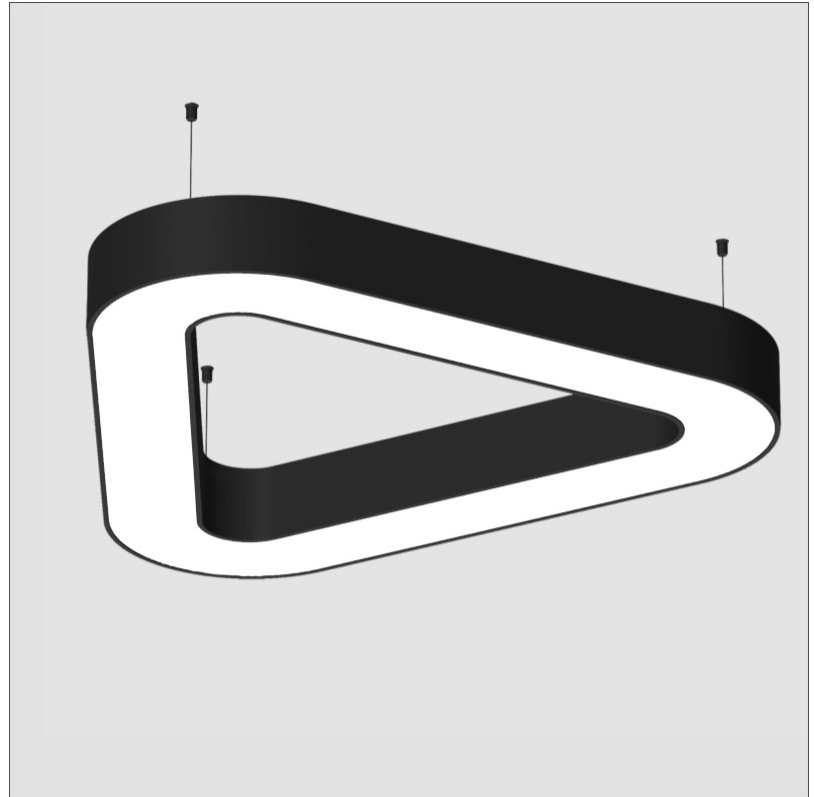

GENERAL

Series: Victory
Partner: Prolicht
Division: Architectural
Installation: Suspension
Product Type: Pendant
Mounting Location: Ceiling
Light Distribution: Direct

PHYSICAL

Shape: Abstract
Length (mm): 1100
Length (in): 43 ⁵/₁₆
Width (mm): 1100
Width (in): 43 ⁵/₁₆
Height (mm): 120
Height (in): 4 ³/₄
Max. Overall Height (mm): 2120
Max. Overall Height (in): 83 ⁷/₁₆
Weight (kg): 10.561
Weight (lbs): 23.23
Diffuser: PMMA - Opal or Micro-Prism
Fixture Finish: SSR / BKV / CWI / CRY / HAB / UFT / ITA / RUA / FTG / MYG / LOD / PUS / FRO / FUP / KIA / POP / BLS / SPG / MEY / GOH / CHC / COM / ABZ / JAG / OBR / MOS / ROR
Fixture Material: PMMA / Aluminum

ELECTRICAL

Lamp Type: LED (Zhaga Standard)
Input Wattage (W): 45
Total Output Wattage (W): 36 / 28.8 (3500K)
Dimming: Non-Dimming / Phase Dimming (120Vac only) / 0-10V Dimming
Driver Included: Yes
Driver Location: Integrated
Driver Type: Constant Current - 120 / 277Vac
Driver Class: Class 2
Input Voltage (V): 120 - 277
Constant Current (MA): 350 / 900 (3500K)

LED

Color Temperature (°K): 3000 / 3500 / 4000
Max. Delivered Lumen (lm): 4150 / 4302 / 43390
CRI: >80 CRI
Efficiency (%): 0.65
Lamp Life (hrs): 50000

OPTICAL

RATINGS AND CERTIFICATIONS

Certified By: Certified for North American Standards
IP rating: IP20