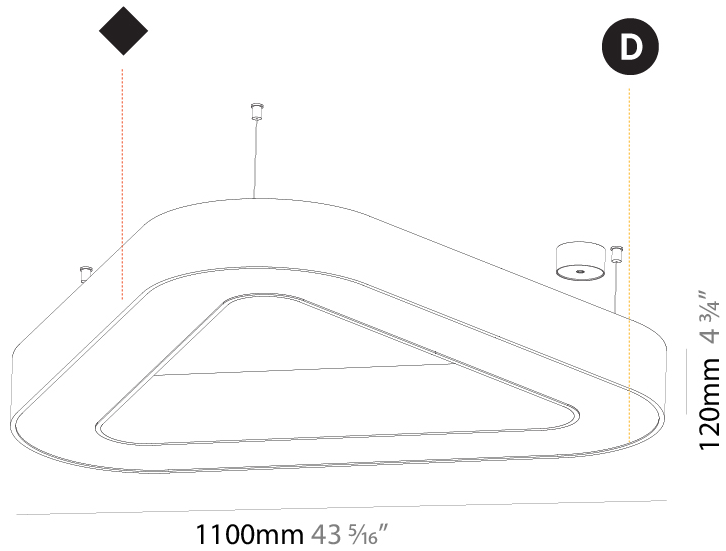

GENERAL

Series: Victory
Partner: Prolicht
Division: Architectural
Installation: Suspension
Product Type: Pendant
Mounting Location: Ceiling
Light Distribution: Direct

PHYSICAL

Shape: Abstract
Length (mm): 1100
Length (in): 43 5/16
Width (mm): 1100
Width (in): 43 5/16
Height (mm): 120
Height (in): 4 3/4
Max. Overall Height (mm): 2120
Max. Overall Height (in): 83 7/16
Weight (kg): 10.561
Weight (lbs): 23.23
Diffuser: PMMA - Opal or Micro-Prism
Fixture Finish: SSR / BKV / CWI / CRY / HAB / UFT / ITA / RUA / FTG / MYG / LOD / PUS / FRO / FUP / KIA / POP / BLS / SPG / MEY / GOH / CHC / COM / ABZ / JAG / OBR / MOS / ROR
Fixture Material: PMMA / Aluminum

ELECTRICAL

Lamp Type: LED (Zhaga Standard)
Input Wattage (W): 45
Total Output Wattage (W): 36 / 28.8 (3500K)
Dimming: Non-Dimming / Phase Dimming (120Vac only) / 0-10V Dimming
Driver Included: Yes
Driver Location: Integrated
Driver Type: Constant Current - 120 / 277Vac
Driver Class: Class 2
Input Voltage (V): 120 - 277
Constant Current (MA): 350 / 900 (3500K)

LED

Color Temperature (°K): 3000 / 3500 / 4000
Max. Delivered Lumen (lm): 4150 / 4302 / 43390
CRI: >80 CRI
Efficiency (%): 0.65
Lamp Life (hrs): 50000

OPTICAL

RATINGS AND CERTIFICATIONS

Certified By: Certified for North American Standards
IP rating: IP20