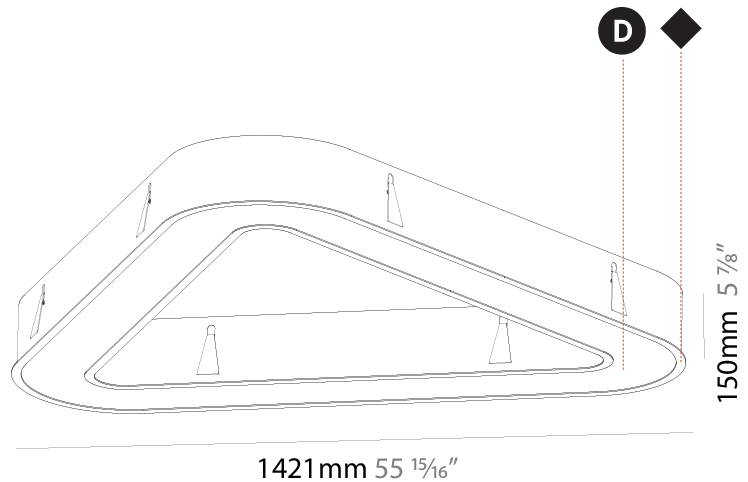

GENERAL

Series: Victory
Partner: Prolicht
Division: Architectural
Installation: Recessed
Product Type: Ceiling Recessed
Mounting Location: Ceiling
Light Distribution: Direct

PHYSICAL

Shape: Abstract
Length (mm): 1421
Length (in): 55 ¹⁵/₁₆
Width (mm): 1421
Width (in): 55 ¹⁵/₁₆
Height (mm): 150
Height (in): 5 ⁷/₈
Min. Recessing Depth (mm): 160
Min. Recessing Depth (in): 6 ⁵/₁₆
Weight (kg): 17.995
Weight (lbs): 39.59
Diffuser: PMMA - Opal or Micro-Prism
Fixture Finish: SSR / BKV / CWI / CRY / HAB / UFT / ITA / RUA / FTG / MYG / LOD / PUS / FRO / FUP / KIA / POP / BLS / SPG / MEY / GOH / CHC / COM / ABZ / JAG / OBR / MOS / ROR
Fixture Material: PMMA / Aluminum

ELECTRICAL

Lamp Type: LED (Zhaga Standard)
Input Wattage (W): 60
Total Output Wattage (W): 48 / 38.4 3500K
Dimming: Non-Dimming / Phase Dimming (120Vac only) / 0-10V Dimming
Driver Included: Yes
Driver Location: Integrated
Driver Type: Constant Current - 120 / 277Vac
Driver Class: Class 2
Input Voltage (V): 120 - 277
Constant Current (MA): 350 / 1200 (3500K)

LED

Color Temperature (°K): 3000 / 3500 / 4000
Max. Delivered Lumen (lm): 5540 / 5733 / 5850
CRI: >80 CRI
Efficiency (%): 65
Lamp Life (hrs): 50000

OPTICAL

RATINGS AND CERTIFICATIONS

Certified By: Certified for North American Standards
IP rating: IP20