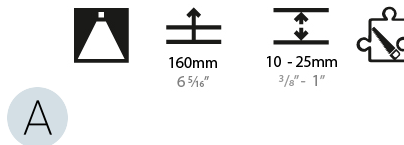

GENERAL

Series: Victory
Partner: Prolicht
Division: Architectural
Installation: Recessed
Product Type: Ceiling Recessed
Mounting Location: Ceiling
Light Distribution: Direct

PHYSICAL

Shape: Abstract
Length (mm): 821
Length (in): 32 5/16
Width (mm): 821
Width (in): 32 5/16
Height (mm): 150
Height (in): 5 7/8
Min. Recessing Depth (mm): 160
Min. Recessing Depth (in): 6 5/16
Weight (kg): 8.969
Weight (lbs): 19.73
Diffuser: PMMA - Opal or Micro-Prism
Fixture Finish: SSR / BKV / CWI / CRY / HAB / UFT / ITA / RUA / FTG / MYG / LOD / PUS / FRO / FUP / KIA / POP / BLS / SPG / MEY / GOH / CHC / COM / ABZ / JAG / OBR / MOS / ROR
Fixture Material: PMMA / Aluminum

ELECTRICAL

Lamp Type: LED (Zhaga Standard)
Input Wattage (W): 30
Total Output Wattage (W): 24 / 19.2 (3500K)
Dimming: Non-Dimming / Phase Dimming (120Vac only) / 0-10V Dimming
Driver Included: Yes
Driver Location: Integrated
Driver Type: Constant Current - 120 / 277Vac
Driver Class: Class 2
Input Voltage (V): 120 - 277
Constant Current (MA): 350 / 600 (3500K)

LED

Color Temperature (°K): 3000 / 3500 / 4000
Max. Delivered Lumen (lm): 2770
CRI: >80 CRI
Efficiency (%): 65
Lamp Life (hrs): 50000

OPTICAL

RATINGS AND CERTIFICATIONS

Certified By: Certified for North American Standards
IP rating: IP20