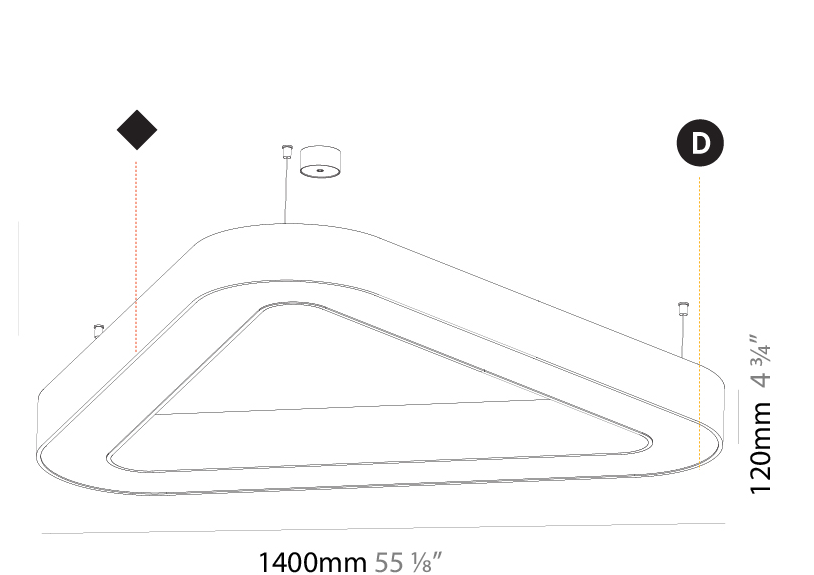

GENERAL

Series: Victory
Brand: Prolicht
Division: Architectural
Mounting Type: Suspension
Mounting Location: Ceiling
Subcategory: Ambient

PHYSICAL

Shape: Abstract
Length (mm): 1400
Length (in): 55 1/8
Width (mm): 1400
Width (in): 55 1/8
Height (mm): 120
Height (in): 4 3/4
Max. Overall Height (mm): 2120
Max. Overall Height (in): 83 7/16
Light Distribution: Direct
Weight (kg): 13.892
Weight (lbs): 30.56
Diffuser: PMMA - Opal or Micro-Prism
Fixture Finish: SSR / BKV / CWI / CRY / HAB / UFT / ITA / RUA / FTG / MYG / LOD / PUS / FRO / FUP / KIA / POP / BLS / SPG / MEY / GOH / GUM / CHC / COM / ABZ / JAG / OBR / MOS / ROR
Fixture Material: Aluminum

ELECTRICAL

Lamp Type: LED (Zhaga Standard)
Input Wattage (W): 60
Total Output Wattage (W): 48 / 38.4 (3500K)
Dimming: Non-Dimming / Phase Dimming (120Vac only) / 0-10V Dimming
Driver Included: Yes
Driver Location: Integrated
Driver Type: Constant Current - 120 / 277Vac
Driver Class: Class 2
Input Voltage (V): 120 - 277
Constant Current (MA): 350 / 1200 (3500K)

LED

Color Temperature (°K): 3000 / 3500 / 4000
Max. Delivered Lumen (lm): 5540 / 5733 / 5850
CRI: >80 CRI
Efficiency (%): 0.65
Lamp Life (hrs): 50000

OPTICAL

RATINGS AND CERTIFICATIONS

Certified By: Certified for North American Standards
IP rating: IP20