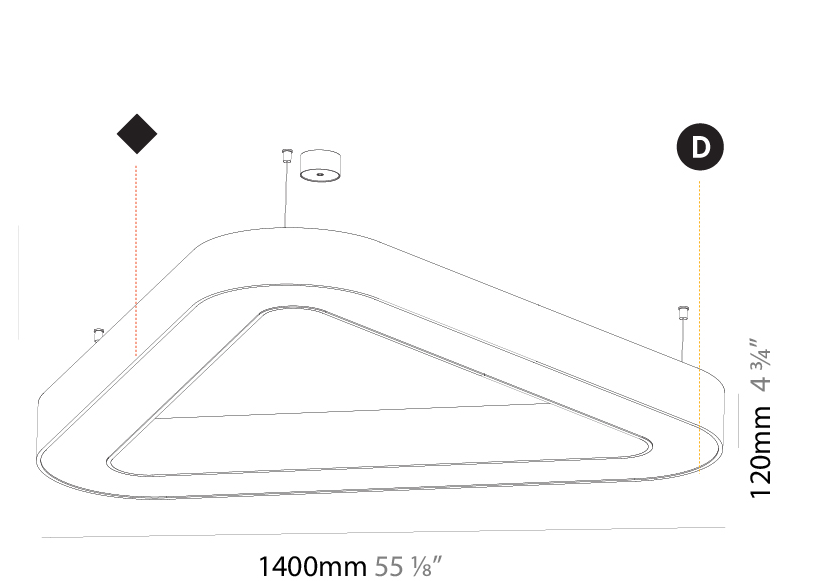

GENERAL

Series: Victory
Brand: Prolicht
Division: Architectural
Mounting Type: Suspension
Mounting Location: Ceiling
Subcategory: Ambient

PHYSICAL

Shape: Abstract
Length (mm): 1400
Length (in): 55 1/8
Width (mm): 1400
Width (in): 55 1/8
Height (mm): 120
Height (in): 4 3/4
Max. Overall Height (mm): 2120
Max. Overall Height (in): 83 7/16
Light Distribution: Direct / Indirect
Weight (kg): 14.359
Weight (lbs): 31.66
Diffuser: [PMMA - Opal or Micro-Prism](#)
Fixture Finish: [SSR / BKV / CWI / CRY / HAB / UFT / ITA / RUA / FTG / MYG / LOD / PUS / FRO / FUP / KIA / POP / BLS / SPG / MEY / GOH / GUM / CHC / COM / ABZ / JAG / OBR / MOS / ROR](#)
Fixture Material: Aluminum

ELECTRICAL

Lamp Type: LED (Zhaga Standard)
Input Wattage (W): 105
Total Output Wattage (W): 84 / 57.6 (3500K)
Dimming: [Non-Dimming / Phase Dimming (120Vac only) / 0-10V Dimming](#)
Driver Included: Yes
Driver Location: Integrated
Driver Type: Constant Current - 120 / 277Vac
Driver Class: Class 2
Input Voltage (V): 120 - 277
Constant Current (MA): 350 / 1200/600 (3500K)

LED

[Color Temperature (°K): 3000 / 3500 / 4000](#)
Max. Delivered Lumen (lm): 5540 / 5733 / 5850 Direct / 3830 / 3969 / 4050 Indirect
CRI: >80 CRI
Efficiency (%): 69.8
Lamp Life (hrs): 50000

OPTICAL

RATINGS AND CERTIFICATIONS

Certified By: Certified for North American Standards
IP rating: IP20