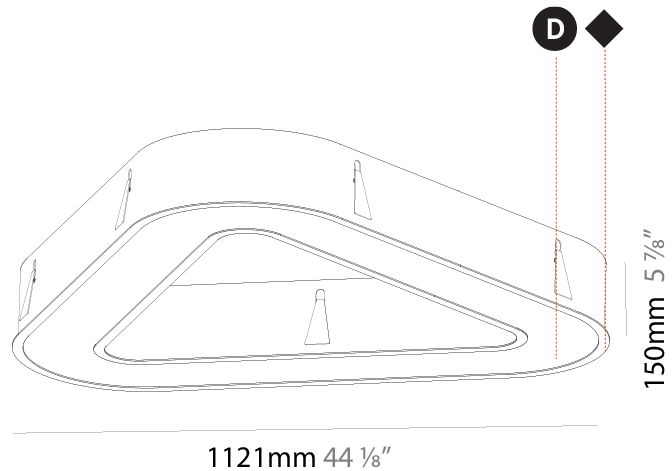

GENERAL

Series: Victory
Brand: Prolicht
Division: Architectural
Mounting Type: Recessed
Mounting Location: Ceiling
Subcategory: Ambient

PHYSICAL

Shape: Abstract
Length (mm): 1121
Length (in): 44 1/8
Width (mm): 1121
Width (in): 44 1/8
Height (mm): 150
Height (in): 5 7/8
Min. Recessing Depth (mm): 160
Min. Recessing Depth (in): 6 5/16
Light Distribution: Direct
Weight (kg): 13.609
Weight (lbs): 29.94
Diffuser: [PMMA - Opal or Micro-Prism](#)
Fixture Finish: [SSR / BKV / CWI / CRY / HAB / UFT / ITA / RUA / FTG / MYG / LOD / PUS / FRO / FUP / KIA / POP / BLS / SPG / MEY / GOH / GUM / CHC / COM / ABZ / JAG / OBR / MOS / ROR](#)
Fixture Material: Aluminum

ELECTRICAL

Lamp Type: LED (Zhaga Standard)
Input Wattage (W): 45
Total Output Wattage (W): 36 / 28.8 (3500K)
Dimming: [Non-Dimming / Phase Dimming (120Vac only) / 0-10V Dimming](#)
Driver Included: Yes
Driver Location: Integrated
Driver Type: Constant Current - 120 / 277Vac
Driver Class: Class 2
Input Voltage (V): 120 - 277
Constant Current (MA): 350 / 900 (3500K)

LED

[Color Temperature (°K): 3000 / 3500 / 4000](#)
Max. Delivered Lumen (lm): 4150 / 4302 / 4390
CRI: >80 CRI
Efficiency (%): 65
Lamp Life (hrs): 50000

OPTICAL

RATINGS AND CERTIFICATIONS

Certified By: Certified for North American Standards
IP rating: IP20