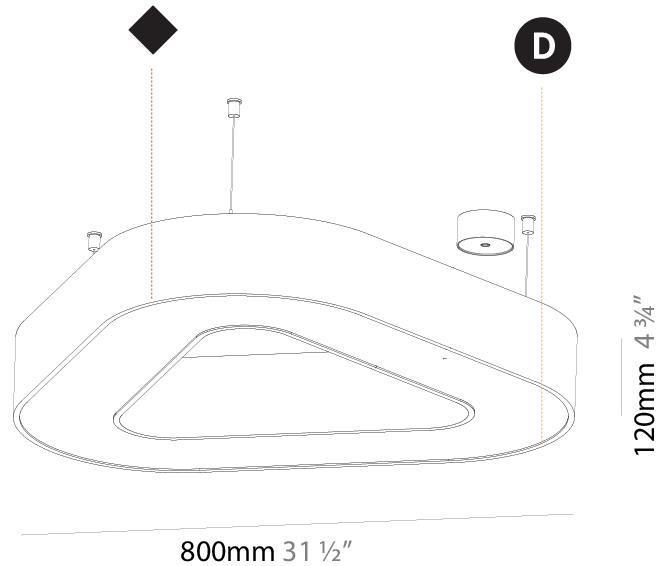

GENERAL

Series: Victory
Brand: Prolicht
Division: Architectural
Mounting Type: Suspension
Mounting Location: Ceiling
Subcategory: Ambient

PHYSICAL

Shape: Abstract
Length (mm): 800
Length (in): 31 ½
Width (mm): 800
Width (in): 31 ½
Height (mm): 120
Height (in): 4 ¾
Max. Overall Height (mm): 2120
Max. Overall Height (in): 83 7/16
Light Distribution: Direct / Indirect
Weight (kg): 8.173
Weight (lbs): 18.018
Diffuser: [PMMA - Opal or Micro-Prism](#)
Fixture Finish: [SSR / BKV / CWI / CRY / HAB / UFT / ITA / RUA / FTG / MYG / LOD / PUS / FRO / FUP / KIA / POP / BLS / SPG / MEY / GOH / GUM / CHC / COM / ABZ / JAG / OBR / MOS / ROR](#)
Fixture Material: Aluminum

ELECTRICAL

Lamp Type: LED (Zhaga Standard)
Input Wattage (W): 45
Total Output Wattage (W): 36 / 28.8 (3500K)
Dimming: [Non-Dimming / Phase Dimming (120Vac only) / 0-10V Dimming](#)
Driver Included: Yes
Driver Location: Integrated
Driver Type: Constant Current - 120 / 277Vac
Driver Class: Class 2
Input Voltage (V): 120 - 277
Constant Current (MA): 350 / 900 (3500K)

LED

[Color Temperature (°K): 3000 / 3500 / 4000](#)
Max. Delivered Lumen (lm): 5210 / 5390 / 5500
CRI: >80 CRI
Efficiency (%): 69.8
Lamp Life (hrs): 50000

OPTICAL

RATINGS AND CERTIFICATIONS

Certified By: Certified for North American Standards
IP rating: IP20