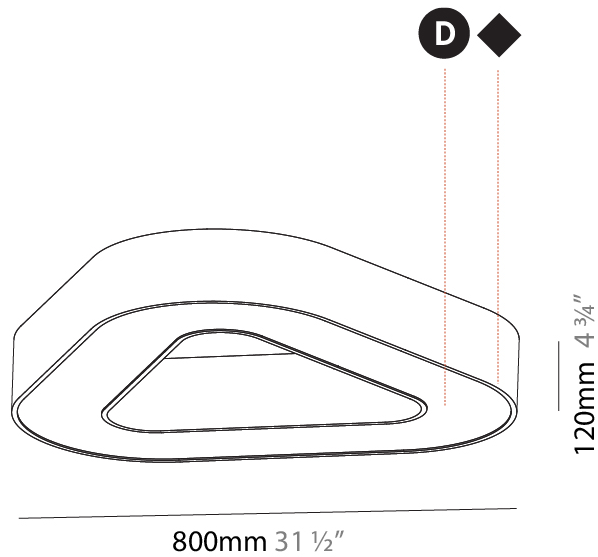

1. To build a product code in our configurator select the specify button on the base model # product page
2. To build a manual product code on this datasheet choose from the options listed below in blue font and add the suffix to the base model #

GENERAL

Series: Victory
Brand: Prolicht
Division: Architectural
Mounting Type: Surface
Mounting Location: Ceiling
Subcategory: Ambient

PHYSICAL

Shape: Abstract
Length (mm): 800
Length (in): 31 ½
Width (mm): 800
Width (in): 31 ½
Height (mm): 120
Height (in): 4 ¾
Light Distribution: Direct
Weight (kg): 7.67
Weight (lbs): 16.91
Diffuser: PMMA - Opal or Micro-Prism
Fixture Finish: SSR / BKV / CWI / CRY / HAB / UFT / ITA / RUA / FTG / MYG / LOD / PUS / FRO / FUP / KIA / POP / BLS / SPG / MEY / GOH / GUM / CHC / COM / ABZ / JAG / OBR / MOS / ROR
Fixture Material: Aluminum

ELECTRICAL

Lamp Type: LED (Zhaga Standard)
Input Wattage (W): 30
Total Output Wattage (W): 24 / 19.2 (3500K)
Dimming: Non-Dimming / Phase Dimming (120Vac only) / 0-10V Dimming
Driver Included: Yes
Driver Location: Integrated
Driver Type: Constant Current - 120 / 277Vac
Driver Class: Class 2
Input Voltage (V): 120 - 277
Constant Current (MA): 350 / 600 (3500K)

LED

Color Temperature (°K): 3000 / 3500 / 4000
Max. Delivered Lumen (lm): 2770 / 2862 / 2920
CRI: >80 CRI
Efficiency (%): 65
Lamp Life (hrs): 50000

OPTICAL

RATINGS AND CERTIFICATIONS

Certified By: Certified for North American Standards
IP rating: IP20