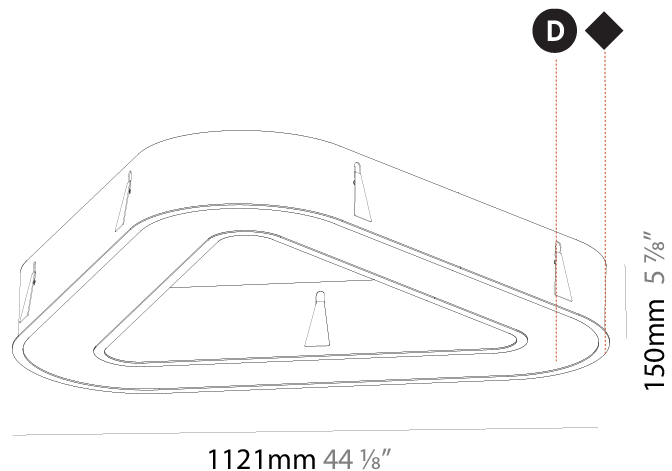

GENERAL

Series: Victory
Partner: Prolicht
Division: Architectural
Installation: Recessed
Product Type: Ceiling Recessed
Mounting Location: Ceiling
Light Distribution: Direct

PHYSICAL

Shape: Abstract
Length (mm): 1121
Length (in): 44 1/8
Width (mm): 1121
Width (in): 44 1/8
Height (mm): 150
Height (in): 5 7/8
Min. Recessing Depth (mm): 160
Min. Recessing Depth (in): 6 5/16
Weight (kg): 13.609
Weight (lbs): 29.94
Diffuser: PMMA - Opal or Micro-Prism
Fixture Finish: SSR / BKV / CWI / CRY / HAB / UFT / ITA / RUA / FTG / MYG / LOD / PUS / FRO / FUP / KIA / POP / BLS / SPG / MEY / GOH / CHC / COM / ABZ / JAG / OBR / MOS / ROR
Fixture Material: PMMA / Aluminum

ELECTRICAL

Lamp Type: LED (Zhaga Standard)
Input Wattage (W): 45
Total Output Wattage (W): 36 / 28.8 (3500K)
Dimming: Non-Dimming / Phase Dimming (120Vac only) / 0-10V Dimming
Driver Included: Yes
Driver Location: Integrated
Driver Type: Constant Current - 120 / 277Vac
Driver Class: Class 2
Input Voltage (V): 120 - 277
Constant Current (MA): 350 / 900 (3500K)

LED

Color Temperature (°K): 3000 / 3500 / 4000
Max. Delivered Lumen (lm): 4150 / 4302 / 4390
CRI: >80 CRI
Efficiency (%): 65
Lamp Life (hrs): 50000

OPTICAL

RATINGS AND CERTIFICATIONS

Certified By: Certified for North American Standards
IP rating: IP20