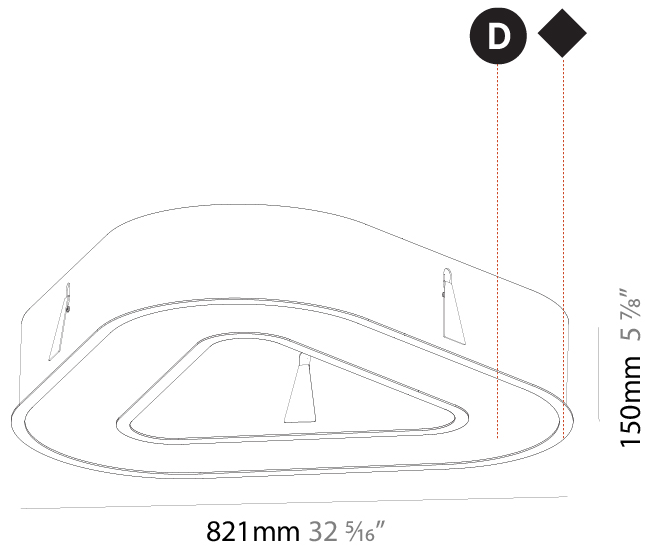

GENERAL

Series: Victory
Partner: Prolicht
Division: Architectural
Installation: Recessed
Product Type: Ceiling Recessed
Mounting Location: Ceiling
Light Distribution: Direct

PHYSICAL

Shape: Abstract
Length (mm): 821
Length (in): 32 5/16
Width (mm): 821
Width (in): 32 5/16
Height (mm): 150
Height (in): 5 7/8
Min. Recessing Depth (mm): 160
Min. Recessing Depth (in): 6 5/16
Weight (kg): 8.969
Weight (lbs): 19.73
Diffuser: PMMA - Opal or Micro-Prism
Fixture Finish: SSR / BKV / CWI / CRY / HAB / UFT / ITA / RUA / FTG / MYG / LOD / PUS / FRO / FUP / KIA / POP / BLS / SPG / MEY / GOH / CHC / COM / ABZ / JAG / OBR / MOS / ROR
Fixture Material: PMMA / Aluminum

ELECTRICAL

Lamp Type: LED (Zhaga Standard)
Input Wattage (W): 30
Total Output Wattage (W): 24 / 19.2 (3500K)
Dimming: Non-Dimming / Phase Dimming (120Vac only) / 0-10V Dimming
Driver Included: Yes
Driver Location: Integrated
Driver Type: Constant Current - 120 / 277Vac
Driver Class: Class 2
Input Voltage (V): 120 - 277
Constant Current (MA): 350 / 600 (3500K)

LED

Color Temperature (°K): 3000 / 3500 / 4000
Max. Delivered Lumen (lm): 2770
CRI: >80 CRI
Efficiency (%): 65
Lamp Life (hrs): 50000

OPTICAL

RATINGS AND CERTIFICATIONS

Certified By: Certified for North American Standards
IP rating: IP20