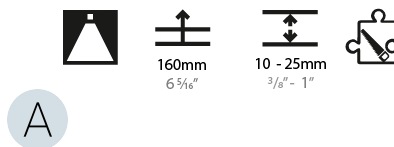

GENERAL

Series: Victory
Partner: Prolicht
Division: Architectural
Installation: Recessed
Product Type: Ceiling Recessed
Mounting Location: Ceiling
Light Distribution: Direct

PHYSICAL

Shape: Abstract
Length (mm): 1121
Length (in): 44 1/8
Width (mm): 1121
Width (in): 44 1/8
Height (mm): 150
Height (in): 5 7/8
Min. Recessing Depth (mm): 160
Min. Recessing Depth (in): 6 5/16
Weight (kg): 13.609
Weight (lbs): 29.94
Diffuser: PMMA - Opal or Micro-Prism
Fixture Finish: SSR / BKV / CWI / CRY / HAB / UFT / ITA / RUA / FTG / MYG / LOD / PUS / FRO / FUP / KIA / POP / BLS / SPG / MEY / GOH / CHC / COM / ABZ / JAG / OBR / MOS / ROR
Fixture Material: PMMA / Aluminum

ELECTRICAL

Lamp Type: LED (Zhaga Standard)
Input Wattage (W): 45
Total Output Wattage (W): 36 / 28.8 (3500K)
Dimming: Non-Dimming / Phase Dimming (120Vac only) / 0-10V Dimming
Driver Included: Yes
Driver Location: Integrated
Driver Type: Constant Current - 120 / 277Vac
Driver Class: Class 2
Input Voltage (V): 120 - 277
Constant Current (MA): 350 / 900 (3500K)

LED

Color Temperature (°K): 3000 / 3500 / 4000
Max. Delivered Lumen (lm): 4150 / 4302 / 4390
CRI: >80 CRI
Efficiency (%): 65
Lamp Life (hrs): 50000

OPTICAL

RATINGS AND CERTIFICATIONS

Certified By: Certified for North American Standards
IP rating: IP20