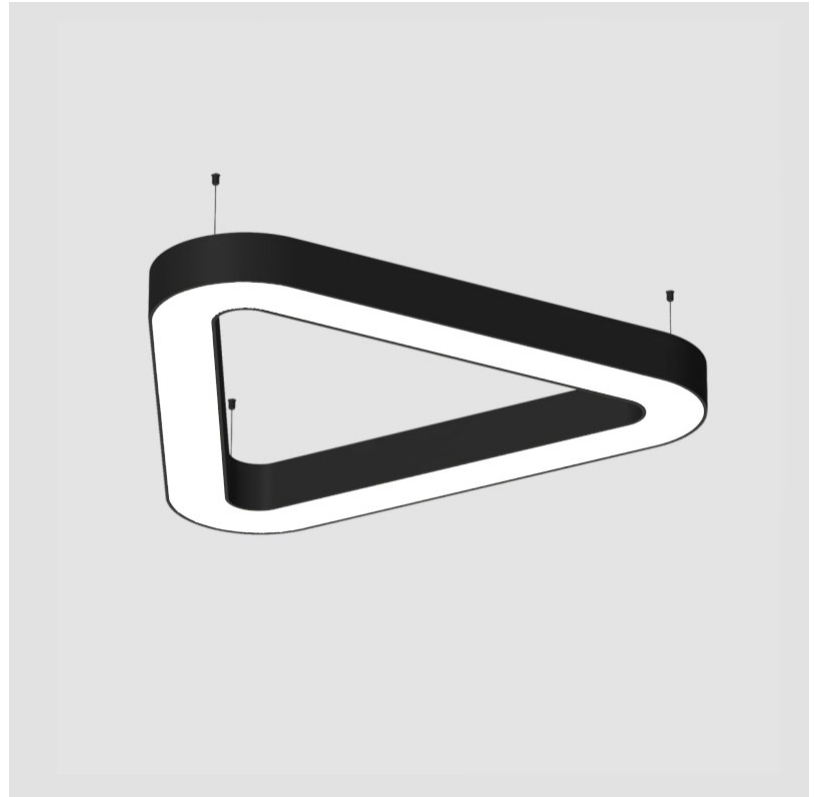

GENERAL

Series: Victory
Partner: Prolicht
Division: Architectural
Installation: Suspension
Product Type: Pendant
Mounting Location: Ceiling
Light Distribution: Direct

PHYSICAL

Shape: Abstract
Length (mm): 1400
Length (in): 55 1/8
Width (mm): 1400
Width (in): 55 1/8
Height (mm): 120
Height (in): 4 3/4
Max. Overall Height (mm): 2120
Max. Overall Height (in): 83 7/16
Weight (kg): 13.892
Weight (lbs): 30.56
Diffuser: PMMA - Opal or Micro-Prism
Fixture Finish: SSR / BKV / CWI / CRY / HAB / UFT / ITA / RUA / FTG / MYG / LOD / PUS / FRO / FUP / KIA / POP / BLS / SPG / MEY / GOH / CHC / COM / ABZ / JAG / OBR / MOS / ROR
Fixture Material: PMMA / Aluminum

ELECTRICAL

Lamp Type: LED (Zhaga Standard)
Input Wattage (W): 60
Total Output Wattage (W): 48 / 38.4 (3500K)
Dimming: Non-Dimming / Phase Dimming (120Vac only) / 0-10V Dimming
Driver Included: Yes
Driver Location: Integrated
Driver Type: Constant Current - 120 / 277Vac
Driver Class: Class 2
Input Voltage (V): 120 - 277
Constant Current (MA): 350 / 1200 (3500K)

LED

Color Temperature (°K): 3000 / 3500 / 4000
Max. Delivered Lumen (lm): 5540 / 5733 / 5850
CRI: >80 CRI
Efficiency (%): 0.65
Lamp Life (hrs): 50000

OPTICAL

RATINGS AND CERTIFICATIONS

Certified By: Certified for North American Standards
IP rating: IP20