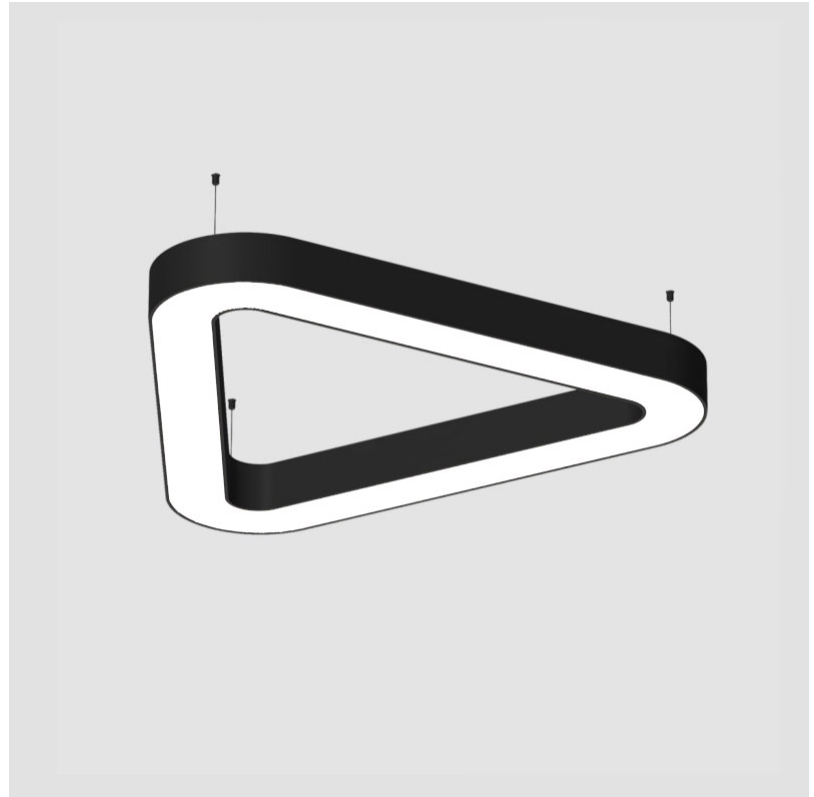

GENERAL

Series: Victory
Partner: Prolicht
Division: Architectural
Installation: Suspension
Product Type: Pendant
Mounting Location: Ceiling
Light Distribution: Direct / Indirect

PHYSICAL

Shape: Abstract
Length (mm): 1400
Length (in): 55 1/8
Width (mm): 1400
Width (in): 55 1/8
Height (mm): 120
Height (in): 4 3/4
Max. Overall Height (mm): 2120
Max. Overall Height (in): 83 7/16
Weight (kg): 14.359
Weight (lbs): 31.66
Diffuser: PMMA - Opal or Micro-Prism
Fixture Finish: SSR / BKV / CWI / CRY / HAB / UFT / ITA / RUA / FTG / MYG / LOD / PUS / FRO / FUP / KIA / POP / BLS / SPG / MEY / GOH / CHC / COM / ABZ / JAG / OBR / MOS / ROR
Fixture Material: PMMA / Aluminum

ELECTRICAL

Lamp Type: LED (Zhaga Standard)
Input Wattage (W): 105
Total Output Wattage (W): 84 / 57.6 (3500K)
Dimming: Non-Dimming / Phase Dimming (120Vac only) / 0-10V Dimming
Driver Included: Yes
Driver Location: Integrated
Driver Type: Constant Current - 120 / 277Vac
Driver Class: Class 2
Input Voltage (V): 120 - 277
Constant Current (MA): 350 / 1200/600 (3500K)

LED

Color Temperature (°K): 3000 / 3500 / 4000
Max. Delivered Lumen (lm): 5540 / 5733 / 5850 Direct / 3830 / 3969 / 4050 Indirect
CRI: >80 CRI
Efficiency (%): 69.8
Lamp Life (hrs): 50000

OPTICAL

RATINGS AND CERTIFICATIONS

Certified By: Certified for North American Standards
IP rating: IP20