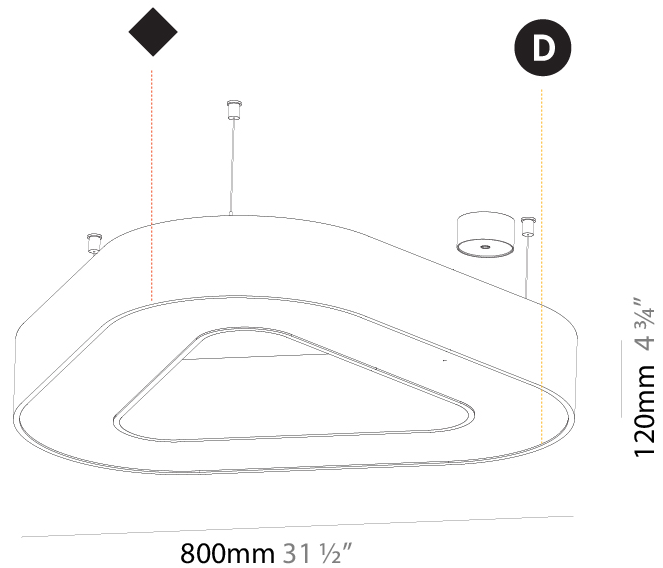

GENERAL

Series: Victory
Brand: Prolicht
Division: Architectural
Mounting Type: Suspension
Mounting Location: Ceiling
Subcategory: Ambient

PHYSICAL

Shape: Abstract
Length (mm): 800
Length (in): 31 1/2
Width (mm): 800
Width (in): 31 1/2
Height (mm): 120
Height (in): 4 3/4
Max. Overall Height (mm): 2120
Max. Overall Height (in): 83 7/16
Light Distribution: Direct / Indirect
Weight (kg): 8.173
Weight (lbs): 18.018
Diffuser: [PMMA - Opal or Micro-Prism](#)
Fixture Finish: [SSR / BKV / CWI / CRY / HAB / UFT / ITA / RUA / FTG / MYG / LOD / PUS / FRO / FUP / KIA / POP / BLS / SPG / MEY / GOH / GUM / CHC / COM / ABZ / JAG / OBR / MOS / ROR](#)
Fixture Material: Aluminum

ELECTRICAL

Lamp Type: LED (Zhaga Standard)
Input Wattage (W): 45
Total Output Wattage (W): 36 / 28.8 (3500K)
Dimming: [Non-Dimming / Phase Dimming (120Vac only) / 0-10V Dimming](#)
Driver Included: Yes
Driver Location: Integrated
Driver Type: Constant Current - 120 / 277Vac
Driver Class: Class 2
Input Voltage (V): 120 - 277
Constant Current (MA): 350 / 900 (3500K)

LED

[Color Temperature (°K): 3000 / 3500 / 4000](#)
Max. Delivered Lumen (lm): 5210 / 5390 / 5500
CRI: >80 CRI
Efficiency (%): 69.8
Lamp Life (hrs): 50000

OPTICAL

RATINGS AND CERTIFICATIONS

Certified By: Certified for North American Standards
IP rating: IP20