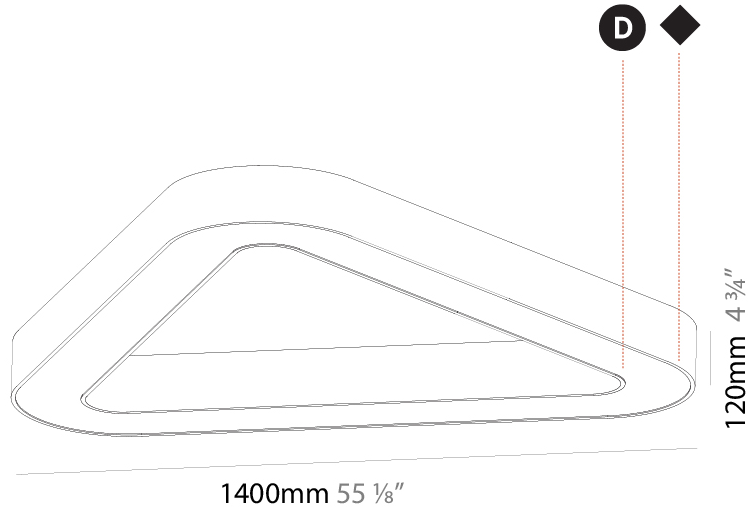

1. To build a product code in our configurator select the specify button on the base model # product page
2. To build a manual product code on this datasheet choose from the options listed below in blue font and add the suffix to the base model #

GENERAL

Series: Victory
Brand: Prolicht
Division: Architectural
Mounting Type: Surface
Mounting Location: Ceiling
Subcategory: Ambient

PHYSICAL

Shape: Abstract
Length (mm): 1400
Length (in): 55 1/8
Width (mm): 1400
Width (in): 55 1/8
Height (mm): 120
Height (in): 4 3/4
Light Distribution: Direct
Weight (kg): 15.2
Weight (lbs): 33.51
Diffuser: PMMA - Opal or Micro-Prism
Fixture Finish: SSR / BKV / CWI / CRY / HAB / UFT / ITA / RUA / FTG / MYG / LOD / PUS / FRO / FUP / KIA / POP / BLS / SPG / MEY / GOH / GUM / CHC / COM / ABZ / JAG / OBR / MOS / ROR
Fixture Material: Aluminum

ELECTRICAL

Lamp Type: LED (Zhaga Standard)
Input Wattage (W): 60
Total Output Wattage (W): 48 / 38.4 (3500K)
Dimming: Non-Dimming / Phase Dimming (120Vac only) / 0-10V Dimming
Driver Included: Yes
Driver Location: Integrated
Driver Type: Constant Current - 120 / 277Vac
Driver Class: Class 2
Input Voltage (V): 120 - 277
Constant Current (MA): 350 / 1200 (3500K)

LED

Color Temperature (°K): 3000 / 3500 / 4000
Max. Delivered Lumen (lm): 5540 / 5733 / 5850
CRI: >80 CRI
Efficiency (%): 65
Lamp Life (hrs): 50000

OPTICAL

RATINGS AND CERTIFICATIONS

Certified By: Certified for North American Standards
IP rating: IP20