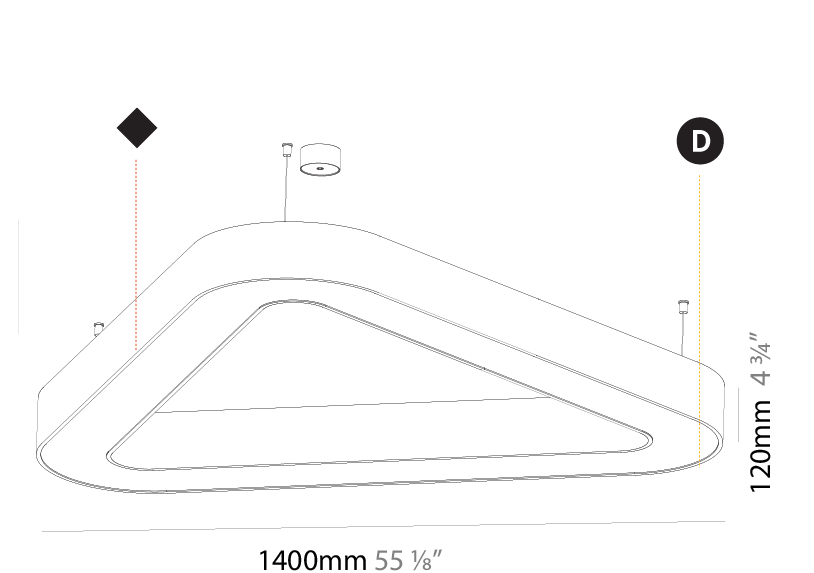

GENERAL

Series: Victory
Brand: Prolicht
Division: Architectural
Mounting Type: Suspension
Mounting Location: Ceiling
Subcategory: Ambient

PHYSICAL

Shape: Abstract
Length (mm): 1400
Length (in): 55 1/8
Width (mm): 1400
Width (in): 55 1/8
Height (mm): 120
Height (in): 4 3/4
Max. Overall Height (mm): 2120
Max. Overall Height (in): 83 7/16
Light Distribution: Direct / Indirect
Weight (kg): 14.359
Weight (lbs): 31.66
Diffuser: PMMA - Opal or Micro-Prism
Fixture Finish: SSR / BKV / CWI / CRY / HAB / UFT / ITA / RUA / FTG / MYG / LOD / PUS / FRO / FUP / KIA / POP / BLS / SPG / MEY / GOH / GUM / CHC / COM / ABZ / JAG / OBR / MOS / ROR
Fixture Material: Aluminum

ELECTRICAL

Lamp Type: LED (Zhaga Standard)
Input Wattage (W): 105
Total Output Wattage (W): 84 / 57.6 (3500K)
Dimming: Non-Dimming / Phase Dimming (120Vac only) / 0-10V Dimming
Driver Included: Yes
Driver Location: Integrated
Driver Type: Constant Current - 120 / 277Vac
Driver Class: Class 2
Input Voltage (V): 120 - 277
Constant Current (MA): 350 / 1200/600 (3500K)

LED

Color Temperature (°K): 3000 / 3500 / 4000
Max. Delivered Lumen (lm): 5540 / 5733 / 5850 Direct / 3830 / 3969 / 4050 Indirect
CRI: >80 CRI
Efficiency (%): 69.8
Lamp Life (hrs): 50000

OPTICAL

RATINGS AND CERTIFICATIONS

Certified By: Certified for North American Standards
IP rating: IP20