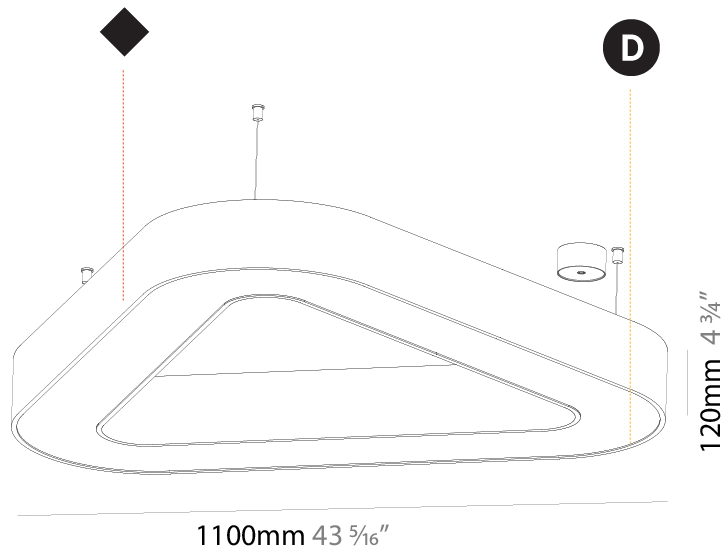

GENERAL

Series: Victory
Partner: Prolicht
Division: Architectural
Installation: Suspension
Product Type: Pendant
Mounting Location: Ceiling
Light Distribution: Direct / Indirect

PHYSICAL

Shape: Abstract
Length (mm): 1100
Length (in): 43 5/16
Width (mm): 1100
Width (in): 43 5/16
Height (mm): 120
Height (in): 4 3/4
Max. Overall Height (mm): 2120
Max. Overall Height (in): 83 7/16
Weight (kg): 10.819
Weight (lbs): 23.851
Diffuser: PMMA - Opal or Micro-Prism
Fixture Finish: SSR / BKV / CWI / CRY / HAB / UFT / ITA / RUA / FTG / MYG / LOD / PUS / FRO / FUP / KIA / POP / BLS / SPG / MEY / GOH / CHC / COM / ABZ / JAG / OBR / MOS / ROR
Fixture Material: PMMA / Aluminum

ELECTRICAL

Lamp Type: LED (Zhaga Standard)
Input Wattage (W): 70
Total Output Wattage (W): 60 / 48 (3500K)
Dimming: Non-Dimming / Phase Dimming (120Vac only) / 0-10V Dimming
Driver Included: Yes
Driver Location: Integrated
Driver Type: Constant Current - 120 / 277Vac
Driver Class: Class 2
Input Voltage (V): 120 - 277
Constant Current (MA): 350 / 900/600 (3500K)

LED

Color Temperature (°K): 3000 / 3500 / 4000
Max. Delivered Lumen (lm): 4150 / 4302 / 4390 Direct / 3660 / 3783 / 3860 Indirect
CRI: >80 CRI
Efficiency (%): 70.9
Lamp Life (hrs): 50000

OPTICAL

RATINGS AND CERTIFICATIONS

Certified By: Certified for North American Standards
IP rating: IP20