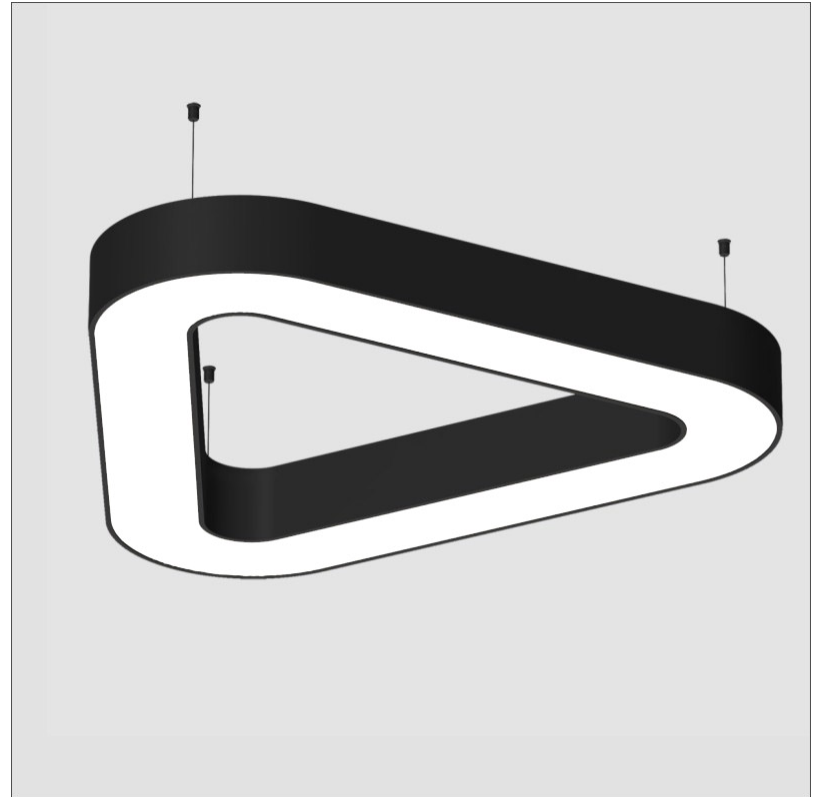

GENERAL

Series: Victory
Partner: Prolicht
Division: Architectural
Installation: Suspension
Product Type: Pendant
Mounting Location: Ceiling
Light Distribution: Direct / Indirect

PHYSICAL

Shape: Abstract
Length (mm): 1100
Length (in): 43 5/16
Width (mm): 1100
Width (in): 43 5/16
Height (mm): 120
Height (in): 4 3/4
Max. Overall Height (mm): 2120
Max. Overall Height (in): 83 7/16
Weight (kg): 10.819
Weight (lbs): 23.851
Diffuser: PMMA - Opal or Micro-Prism
Fixture Finish: SSR / BKV / CWI / CRY / HAB / UFT / ITA / RUA / FTG / MYG / LOD / PUS / FRO / FUP / KIA / POP / BLS / SPG / MEY / GOH / CHC / COM / ABZ / JAG / OBR / MOS / ROR
Fixture Material: PMMA / Aluminum

ELECTRICAL

Lamp Type: LED (Zhaga Standard)
Input Wattage (W): 70
Total Output Wattage (W): 60 / 48 (3500K)
Dimming: Non-Dimming / Phase Dimming (120Vac only) / 0-10V Dimming
Driver Included: Yes
Driver Location: Integrated
Driver Type: Constant Current - 120 / 277Vac
Driver Class: Class 2
Input Voltage (V): 120 - 277
Constant Current (MA): 350 / 900/600 (3500K)

LED

Color Temperature (°K): 3000 / 3500 / 4000
Max. Delivered Lumen (lm): 4150 / 4302 / 4390 Direct / 3660 / 3783 / 3860 Indirect
CRI: >80 CRI
Efficiency (%): 70.9
Lamp Life (hrs): 50000

OPTICAL

RATINGS AND CERTIFICATIONS

Certified By: Certified for North American Standards
IP rating: IP20