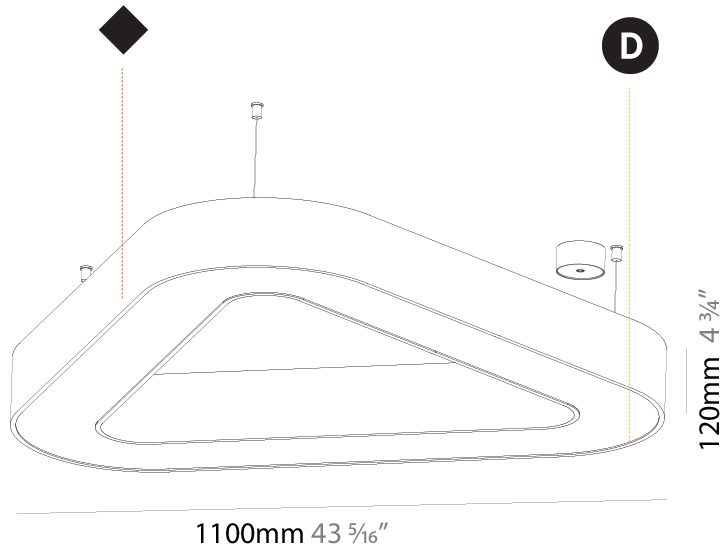

GENERAL

Series: Victory
Brand: Prolicht
Division: Architectural
Mounting Type: Suspension
Mounting Location: Ceiling
Subcategory: Ambient

PHYSICAL

Shape: Abstract
Length (mm): 1100
Length (in): 43 5/16
Width (mm): 1100
Width (in): 43 5/16
Height (mm): 120
Height (in): 4 3/4
Max. Overall Height (mm): 2120
Max. Overall Height (in): 83 7/16
Light Distribution: Direct / Indirect
Weight (kg): 10.819
Weight (lbs): 23.851
Diffuser: PMMA - Opal or Micro-Prism
Fixture Finish: SSR / BKV / CWI / CRY / HAB / UFT / ITA / RUA / FTG / MYG / LOD / PUS / FRO / FUP / KIA / POP / BLS / SPG / MEY / GOH / GUM / CHC / COM / ABZ / JAG / OBR / MOS / ROR
Fixture Material: Aluminum

ELECTRICAL

Lamp Type: LED (Zhaga Standard)
Input Wattage (W): 70
Total Output Wattage (W): 60 / 48 (3500K)
Dimming: Non-Dimming / Phase Dimming (120Vac only) / 0-10V Dimming
Driver Included: Yes
Driver Location: Integrated
Driver Type: Constant Current - 120 / 277Vac
Driver Class: Class 2
Input Voltage (V): 120 - 277
Constant Current (MA): 350 / 900/600 (3500K)

LED

Color Temperature (°K): 3000 / 3500 / 4000
Max. Delivered Lumen (lm): 4150 / 4302 / 4390 Direct / 3660 / 3783 / 3860 Indirect
CRI: >80 CRI
Efficiency (%): 70.9
Lamp Life (hrs): 50000

OPTICAL

RATINGS AND CERTIFICATIONS

Certified By: Certified for North American Standards
IP rating: IP20