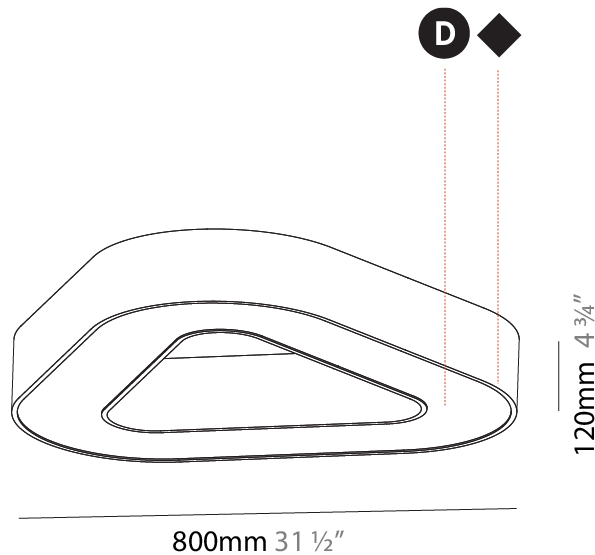

1. To build a product code in our configurator select the specify button on the base model # product page
2. To build a manual product code on this datasheet choose from the options listed below in blue font and add the suffix to the base model #

GENERAL

Series: Victory
Partner: Prolicht
Division: Architectural
Installation: Surface
Product Type: Ceiling Surface
Mounting Location: Ceiling
Light Distribution: Direct

PHYSICAL

Shape: Abstract
Length (mm): 800
Length (in): 31 1/2
Width (mm): 800
Width (in): 31 1/2
Height (mm): 120
Height (in): 4 3/4
Weight (kg): 7.67
Weight (lbs): 16.91
Diffuser: PMMA - Opal or Micro-Prism
Fixture Finish: SSR / BKV / CWI / CRY / HAB / UFT / ITA / RUA / FTG / MYG / LOD / PUS / FRO / FUP / KIA / POP / BLS / SPG / MEY / GOH / CHC / COM / ABZ / JAG / OBR / MOS / ROR
Fixture Material: PMMA / Aluminum

ELECTRICAL

Lamp Type: LED (Zhaga Standard)
Input Wattage (W): 30
Total Output Wattage (W): 24 / 19.2 (3500K)
Dimming: Non-Dimming / Phase Dimming (120Vac only) / 0-10V Dimming
Driver Included: Yes
Driver Location: Integrated
Driver Type: Constant Current - 120 / 277Vac
Driver Class: Class 2
Input Voltage (V): 120 - 277
Constant Current (MA): 350 / 600 (3500K)

LED

Color Temperature (°K): 3000 / 3500 / 4000
Max. Delivered Lumen (lm): 2770 / 2862 / 2920
CRI: >80 CRI
Efficiency (%): 65
Lamp Life (hrs): 50000

OPTICAL

RATINGS AND CERTIFICATIONS

Certified By: Certified for North American Standards
IP rating: IP20