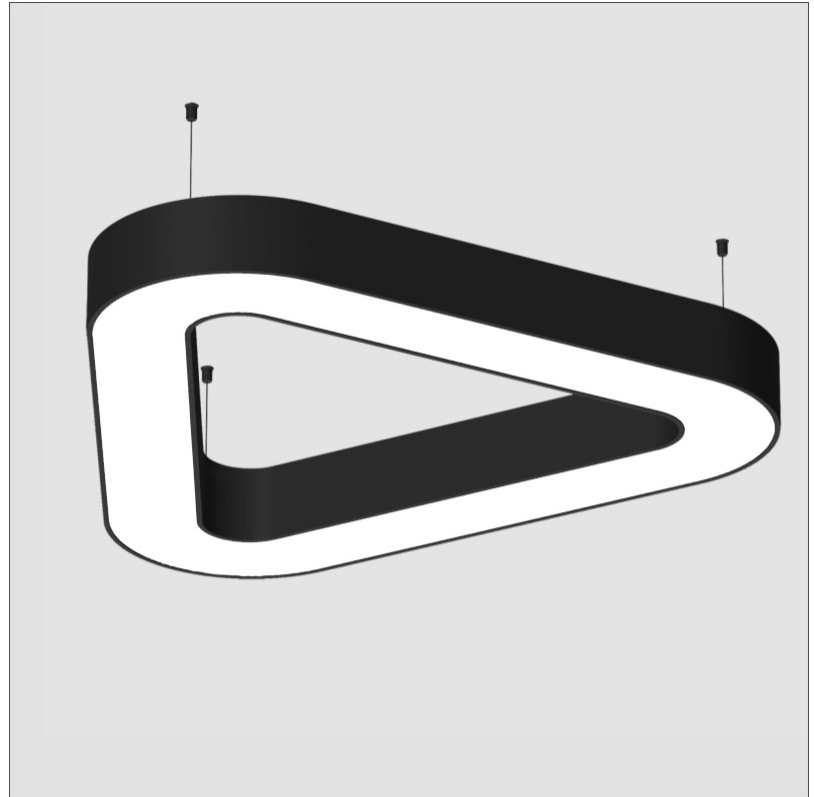

GENERAL

Series: Victory
Partner: Prolicht
Division: Architectural
Installation: Suspension
Product Type: Pendant
Mounting Location: Ceiling
Light Distribution: Direct

PHYSICAL

Shape: Abstract
Length (mm): 1100
Length (in): 43 5/16
Width (mm): 1100
Width (in): 43 5/16
Height (mm): 120
Height (in): 4 3/4
Max. Overall Height (mm): 2120
Max. Overall Height (in): 83 7/16
Weight (kg): 10.561
Weight (lbs): 23.23
Diffuser: PMMA - Opal or Micro-Prism
Fixture Finish: SSR / BKV / CWI / CRY / HAB / UFT / ITA / RUA / FTG / MYG / LOD / PUS / FRO / FUP / KIA / POP / BLS / SPG / MEY / GOH / CHC / COM / ABZ / JAG / OBR / MOS / ROR
Fixture Material: PMMA / Aluminum

ELECTRICAL

Lamp Type: LED (Zhaga Standard)
Input Wattage (W): 45
Total Output Wattage (W): 36 / 28.8 (3500K)
Dimming: Non-Dimming / Phase Dimming (120Vac only) / 0-10V Dimming
Driver Included: Yes
Driver Location: Integrated
Driver Type: Constant Current - 120 / 277Vac
Driver Class: Class 2
Input Voltage (V): 120 - 277
Constant Current (MA): 350 / 900 (3500K)

LED

Color Temperature (°K): 3000 / 3500 / 4000
Max. Delivered Lumen (lm): 4150 / 4302 / 43390
CRI: >80 CRI
Efficiency (%): 0.65
Lamp Life (hrs): 50000

OPTICAL

RATINGS AND CERTIFICATIONS

Certified By: Certified for North American Standards
IP rating: IP20