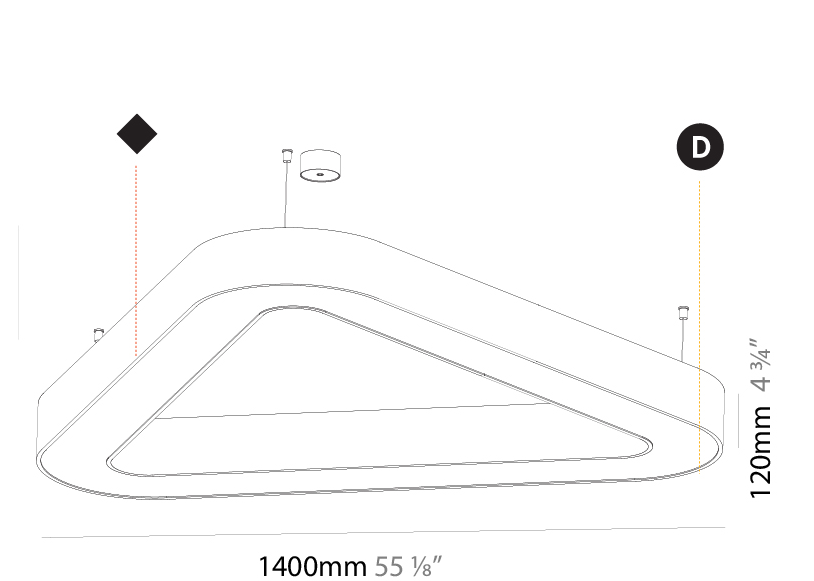

GENERAL

Series: Victory
Partner: Prolicht
Division: Architectural
Installation: Suspension
Product Type: Pendant
Mounting Location: Ceiling
Light Distribution: Direct / Indirect

PHYSICAL

Shape: Abstract
Length (mm): 1400
Length (in): 55 1/8
Width (mm): 1400
Width (in): 55 1/8
Height (mm): 120
Height (in): 4 3/4
Max. Overall Height (mm): 2120
Max. Overall Height (in): 83 7/16
Weight (kg): 14.359
Weight (lbs): 31.66
Diffuser: PMMA - Opal or Micro-Prism
Fixture Finish: SSR / BKV / CWI / CRY / HAB / UFT / ITA / RUA / FTG / MYG / LOD / PUS / FRO / FUP / KIA / POP / BLS / SPG / MEY / GOH / CHC / COM / ABZ / JAG / OBR / MOS / ROR
Fixture Material: PMMA / Aluminum

ELECTRICAL

Lamp Type: LED (Zhaga Standard)
Input Wattage (W): 105
Total Output Wattage (W): 84 / 57.6 (3500K)
Dimming: Non-Dimming / Phase Dimming (120Vac only) / 0-10V Dimming
Driver Included: Yes
Driver Location: Integrated
Driver Type: Constant Current - 120 / 277Vac
Driver Class: Class 2
Input Voltage (V): 120 - 277
Constant Current (MA): 350 / 1200/600 (3500K)

LED

Color Temperature (°K): 3000 / 3500 / 4000
Max. Delivered Lumen (lm): 5540 / 5733 / 5850 Direct / 3830 / 3969 / 4050 Indirect
CRI: >80 CRI
Efficiency (%): 69.8
Lamp Life (hrs): 50000

OPTICAL

RATINGS AND CERTIFICATIONS

Certified By: Certified for North American Standards
IP rating: IP20