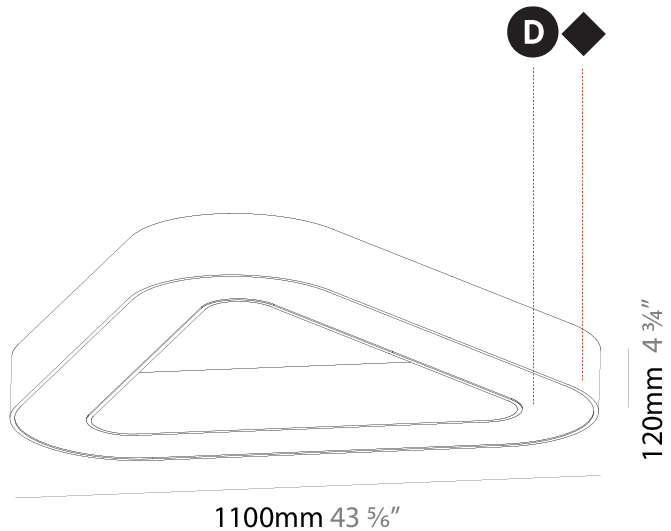

1. To build a product code in our configurator select the specify button on the base model # product page
2. To build a manual product code on this datasheet choose from the options listed below in blue font and add the suffix to the base model #

GENERAL

Series: Victory
Brand: Prolicht
Division: Architectural
Mounting Type: Surface
Mounting Location: Ceiling
Subcategory: Ambient

PHYSICAL

Shape: Abstract
Length (mm): 1100
Length (in): 43 5/16
Width (mm): 1100
Width (in): 43 5/16
Height (mm): 120
Height (in): 4 3/4
Light Distribution: Direct
Weight (kg): 10.20
Weight (lbs): 22.48
Diffuser: PMMA - Opal or Micro-Prism
Fixture Finish: SSR / BKV / CWI / CRY / HAB / UFT / ITA / RUA / FTG / MYG / LOD / PUS / FRO / FUP / KIA / POP / BLS / SPG / MEY / GOH / GUM / CHC / COM / ABZ / JAG / OBR / MOS / ROR
Fixture Material: Aluminum

ELECTRICAL

Lamp Type: LED (Zhaga Standard)
Input Wattage (W): 45
Total Output Wattage (W): 36 / 28.8 (3500K)
Dimming: Non-Dimming / Phase Dimming (120Vac only) / 0-10V Dimming
Driver Included: Yes
Driver Location: Integrated
Driver Type: Constant Current - 120 / 277Vac
Driver Class: Class 2
Input Voltage (V): 120 - 277
Constant Current (MA): 350 / 900 (3500K)

LED

Color Temperature (°K): 3000 / 3500 / 4000
Max. Delivered Lumen (lm): 4150 / 4302 / 4390
CRI: >80 CRI
Efficiency (%): 65
Lamp Life (hrs): 50000

OPTICAL

RATINGS AND CERTIFICATIONS

Certified By: Certified for North American Standards
IP rating: IP20