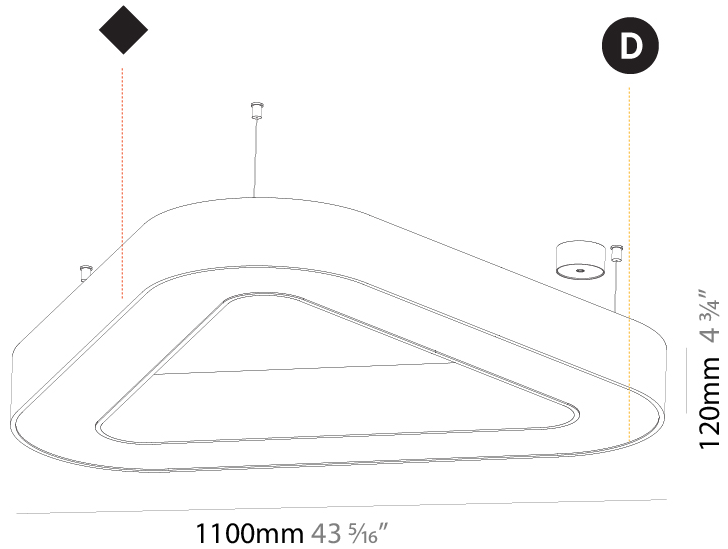

GENERAL

Series: Victory
Brand: Prolicht
Division: Architectural
Mounting Type: Suspension
Mounting Location: Ceiling
Subcategory: Ambient

PHYSICAL

Shape: Abstract
Length (mm): 1100
Length (in): 43 ⁵/₁₆
Width (mm): 1100
Width (in): 43 ⁵/₁₆
Height (mm): 120
Height (in): 4 ³/₄
Max. Overall Height (mm): 2120
Max. Overall Height (in): 83 ⁷/₁₆
Light Distribution: Direct / Indirect
Weight (kg): 10.819
Weight (lbs): 23.851
Diffuser: [PMMA - Opal or Micro-Prism](#)
Fixture Finish: [SSR / BKV / CWI / CRY / HAB / UFT / ITA / RUA / FTG / MYG / LOD / PUS / FRO / FUP / KIA / POP / BLS / SPG / MEY / GOH / GUM / CHC / COM / ABZ / JAG / OBR / MOS / ROR](#)
Fixture Material: Aluminum

ELECTRICAL

Lamp Type: LED (Zhaga Standard)
Input Wattage (W): 70
Total Output Wattage (W): 60 / 48 (3500K)
Dimming: [Non-Dimming / Phase Dimming (120Vac only) / 0-10V Dimming](#)
Driver Included: Yes
Driver Location: Integrated
Driver Type: Constant Current - 120 / 277Vac
Driver Class: Class 2
Input Voltage (V): 120 - 277
Constant Current (MA): 350 / 900/600 (3500K)

LED

[Color Temperature (°K): 3000 / 3500 / 4000](#)
Max. Delivered Lumen (lm): 4150 / 4302 / 4390 Direct / 3660 / 3783 / 3860 Indirect
CRI: >80 CRI
Efficiency (%): 70.9
Lamp Life (hrs): 50000

OPTICAL

RATINGS AND CERTIFICATIONS

Certified By: Certified for North American Standards
IP rating: IP20