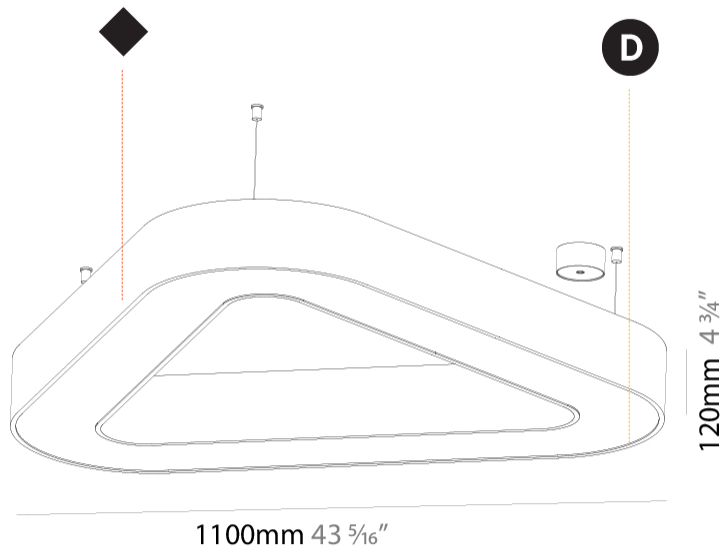

GENERAL

Series: Victory
Brand: Prolicht
Division: Architectural
Mounting Type: Suspension
Mounting Location: Ceiling
Subcategory: Ambient

PHYSICAL

Shape: Abstract
Length (mm): 1100
Length (in): 43 ⁵/₁₆
Width (mm): 1100
Width (in): 43 ⁵/₁₆
Height (mm): 120
Height (in): 4 ³/₄
Max. Overall Height (mm): 2120
Max. Overall Height (in): 83 ⁷/₁₆
Light Distribution: Direct
Weight (kg): 10.561
Weight (lbs): 23.23
Diffuser: [PMMA - Opal or Micro-Prism](#)
Fixture Finish: [SSR / BKV / CWI / CRY / HAB / UFT / ITA / RUA / FTG / MYG / LOD / PUS / FRO / FUP / KIA / POP / BLS / SPG / MEY / GOH / GUM / CHC / COM / ABZ / JAG / OBR / MOS / ROR](#)
Fixture Material: Aluminum

ELECTRICAL

Lamp Type: LED (Zhaga Standard)
Input Wattage (W): 45
Total Output Wattage (W): 36 / 28.8 (3500K)
Dimming: [Non-Dimming / Phase Dimming (120Vac only) / 0-10V Dimming](#)
Driver Included: Yes
Driver Location: Integrated
Driver Type: Constant Current - 120 / 277Vac
Driver Class: Class 2
Input Voltage (V): 120 - 277
Constant Current (MA): 350 / 900 (3500K)

LED

[Color Temperature (°K): 3000 / 3500 / 4000](#)
Max. Delivered Lumen (lm): 4150 / 4302 / 43390
CRI: >80 CRI
Efficiency (%): 0.65
Lamp Life (hrs): 50000

OPTICAL

RATINGS AND CERTIFICATIONS

Certified By: Certified for North American Standards
IP rating: IP20