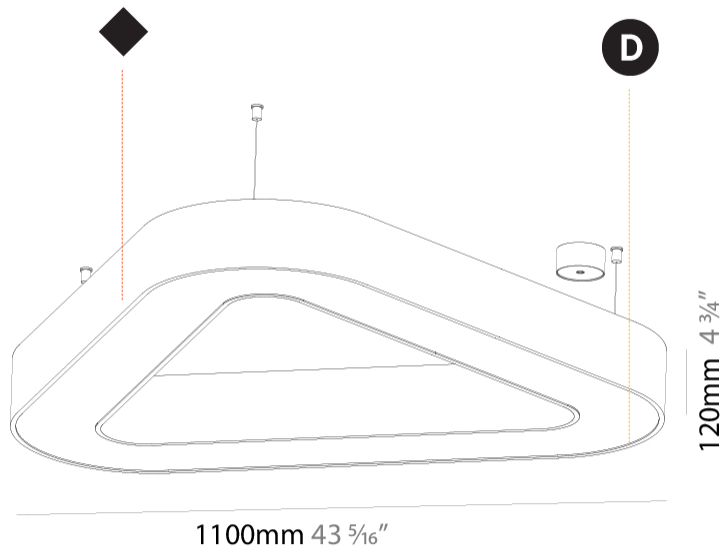

GENERAL

Series: Victory
Brand: Prolicht
Division: Architectural
Mounting Type: Suspension
Mounting Location: Ceiling
Subcategory: Ambient

PHYSICAL

Shape: Abstract
Length (mm): 1100
Length (in): 43 ⁵/₁₆
Width (mm): 1100
Width (in): 43 ⁵/₁₆
Height (mm): 120
Height (in): 4 ³/₄
Max. Overall Height (mm): 2120
Max. Overall Height (in): 83 ⁷/₁₆
Light Distribution: Direct
Weight (kg): 10.561
Weight (lbs): 23.23
Diffuser: PMMA - Opal or Micro-Prism
Fixture Finish: SSR / BKV / CWI / CRY / HAB / UFT / ITA / RUA / FTG / MYG / LOD / PUS / FRO / FUP / KIA / POP / BLS / SPG / MEY / GOH / GUM / CHC / COM / ABZ / JAG / OBR / MOS / ROR
Fixture Material: Aluminum

ELECTRICAL

Lamp Type: LED (Zhaga Standard)
Input Wattage (W): 45
Total Output Wattage (W): 36 / 28.8 (3500K)
Dimming: Non-Dimming / Phase Dimming (120Vac only) / 0-10V Dimming
Driver Included: Yes
Driver Location: Integrated
Driver Type: Constant Current - 120 / 277Vac
Driver Class: Class 2
Input Voltage (V): 120 - 277
Constant Current (MA): 350 / 900 (3500K)

LED

Color Temperature (°K): 3000 / 3500 / 4000
Max. Delivered Lumen (lm): 4150 / 4302 / 43390
CRI: >80 CRI
Efficiency (%): 0.65
Lamp Life (hrs): 50000

OPTICAL

RATINGS AND CERTIFICATIONS

Certified By: Certified for North American Standards
IP rating: IP20