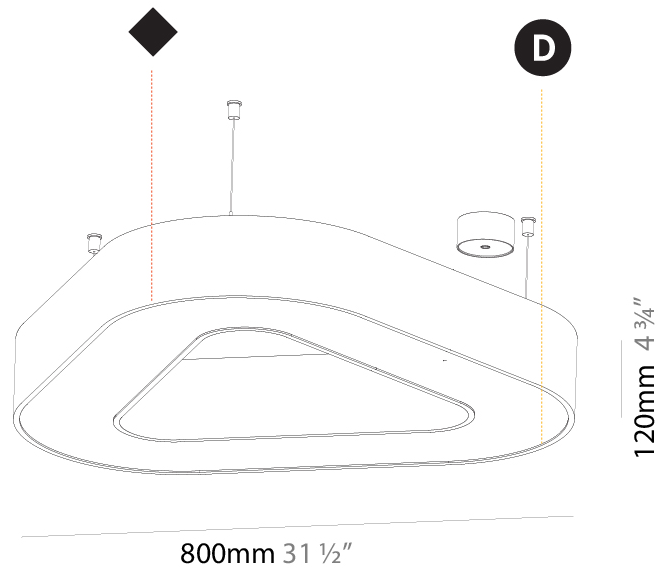

GENERAL

Series: Victory
Brand: Prolicht
Division: Architectural
Mounting Type: Suspension
Mounting Location: Ceiling
Subcategory: Ambient

PHYSICAL

Shape: Abstract
Length (mm): 800
Length (in): 31 ½
Width (mm): 800
Width (in): 31 ½
Height (mm): 120
Height (in): 4 ¾
Max. Overall Height (mm): 2120
Max. Overall Height (in): 83 7/16
Light Distribution: Direct / Indirect
Weight (kg): 8.173
Weight (lbs): 18.018
Diffuser: [PMMA - Opal or Micro-Prism](#)
Fixture Finish: [SSR / BKV / CWI / CRY / HAB / UFT / ITA / RUA / FTG / MYG / LOD / PUS / FRO / FUP / KIA / POP / BLS / SPG / MEY / GOH / GUM / CHC / COM / ABZ / JAG / OBR / MOS / ROR](#)
Fixture Material: Aluminum

ELECTRICAL

Lamp Type: LED (Zhaga Standard)
Input Wattage (W): 45
Total Output Wattage (W): 36 / 28.8 (3500K)
Dimming: [Non-Dimming / Phase Dimming (120Vac only) / 0-10V Dimming](#)
Driver Included: Yes
Driver Location: Integrated
Driver Type: Constant Current - 120 / 277Vac
Driver Class: Class 2
Input Voltage (V): 120 - 277
Constant Current (mA): 350 / 900 (3500K)

LED

[Color Temperature (°K): 3000 / 3500 / 4000](#)
Max. Delivered Lumen (lm): 5210 / 5390 / 5500
CRI: >80 CRI
Efficiency (%): 69.8
Lamp Life (hrs): 50000

OPTICAL

RATINGS AND CERTIFICATIONS

Certified By: Certified for North American Standards
IP rating: IP20