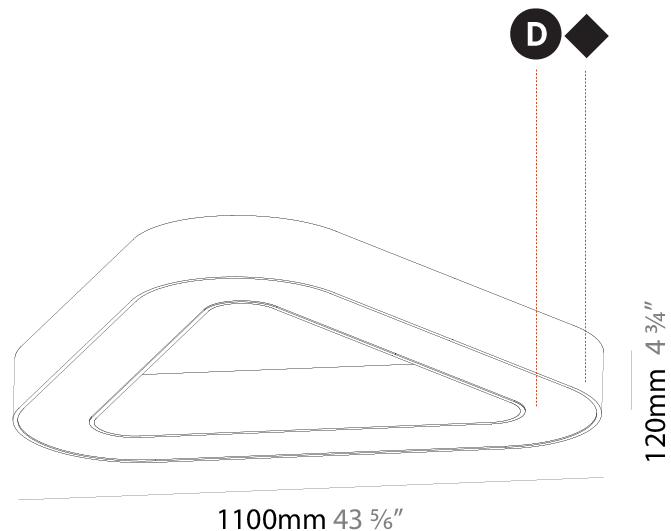

1. To build a product code in our configurator select the specify button on the base model # product page
2. To build a manual product code on this datasheet choose from the options listed below in blue font and add the suffix to the base model #

GENERAL

Series: Victory
Partner: Prolicht
Division: Architectural
Installation: Surface
Product Type: Ceiling Surface
Mounting Location: Ceiling
Light Distribution: Direct

PHYSICAL

Shape: Abstract
Length (mm): 1100
Length (in): 43 ⁵/₁₆
Width (mm): 1100
Width (in): 43 ⁵/₁₆
Height (mm): 120
Height (in): 4 ³/₄
Weight (kg): 10.20
Weight (lbs): 22.48
Diffuser: PMMA - Opal or Micro-Prism
Fixture Finish: SSR / BKV / CWI / CRY / HAB / UFT / ITA / RUA / FTG / MYG / LOD / PUS / FRO / FUP / KIA / POP / BLS / SPG / MEY / GOH / CHC / COM / ABZ / JAG / OBR / MOS / ROR
Fixture Material: PMMA / Aluminum

ELECTRICAL

Lamp Type: LED (Zhaga Standard)
Input Wattage (W): 45
Total Output Wattage (W): 36 / 28.8 (3500K)
Dimming: Non-Dimming / Phase Dimming (120Vac only) / 0-10V Dimming
Driver Included: Yes
Driver Location: Integrated
Driver Type: Constant Current - 120 / 277Vac
Driver Class: Class 2
Input Voltage (V): 120 - 277
Constant Current (MA): 350 / 900 (3500K)

LED

Color Temperature (°K): 3000 / 3500 / 4000
Max. Delivered Lumen (lm): 4150 / 4302 / 4390
CRI: >80 CRI
Efficiency (%): 65
Lamp Life (hrs): 50000

OPTICAL

RATINGS AND CERTIFICATIONS

Certified By: Certified for North American Standards
IP rating: IP20