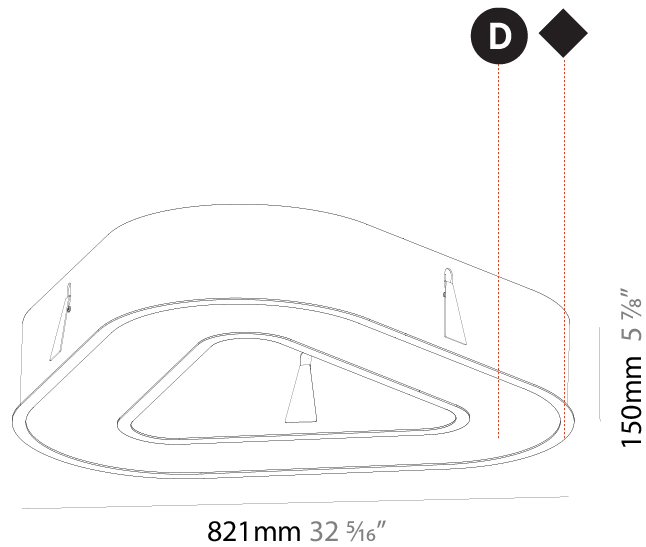

GENERAL

Series: Victory
Partner: Prolicht
Division: Architectural
Installation: Recessed
Product Type: Ceiling Recessed
Mounting Location: Ceiling
Light Distribution: Direct

PHYSICAL

Shape: Abstract
Length (mm): 821
Length (in): 32 5/16
Width (mm): 821
Width (in): 32 5/16
Height (mm): 150
Height (in): 5 7/8
Min. Recessing Depth (mm): 160
Min. Recessing Depth (in): 6 5/16
Weight (kg): 8.969
Weight (lbs): 19.73
Diffuser: PMMA - Opal or Micro-Prism
Fixture Finish: SSR / BKV / CWI / CRY / HAB / UFT / ITA / RUA / FTG / MYG / LOD / PUS / FRO / FUP / KIA / POP / BLS / SPG / MEY / GOH / CHC / COM / ABZ / JAG / OBR / MOS / ROR
Fixture Material: PMMA / Aluminum

ELECTRICAL

Lamp Type: LED (Zhaga Standard)
Input Wattage (W): 30
Total Output Wattage (W): 24 / 19.2 (3500K)
Dimming: Non-Dimming / Phase Dimming (120Vac only) / 0-10V Dimming
Driver Included: Yes
Driver Location: Integrated
Driver Type: Constant Current - 120 / 277Vac
Driver Class: Class 2
Input Voltage (V): 120 - 277
Constant Current (MA): 350 / 600 (3500K)

LED

Color Temperature (°K): 3000 / 3500 / 4000
Max. Delivered Lumen (lm): 2770
CRI: >80 CRI
Efficiency (%): 65
Lamp Life (hrs): 50000

OPTICAL

RATINGS AND CERTIFICATIONS

Certified By: Certified for North American Standards
IP rating: IP20