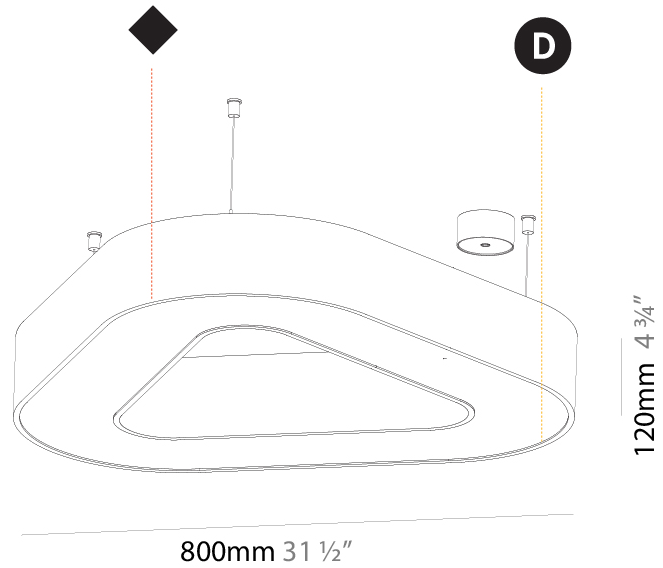

GENERAL

Series: Victory
Partner: Prolicht
Division: Architectural
Installation: Suspension
Product Type: Pendant
Mounting Location: Ceiling
Light Distribution: Direct / Indirect

PHYSICAL

Shape: Abstract
Length (mm): 800
Length (in): 31 1/2
Width (mm): 800
Width (in): 31 1/2
Height (mm): 120
Height (in): 4 3/4
Max. Overall Height (mm): 2120
Max. Overall Height (in): 83 7/16
Weight (kg): 8.173
Weight (lbs): 18.018
Diffuser: [PMMA - Opal or Micro-Prism](#)
Fixture Finish: [SSR / BKV / CWI / CRY / HAB / UFT / ITA / RUA / FTG / MYG / LOD / PUS / FRO / FUP / KIA / POP / BLS / SPG / MEY / GOH / CHC / COM / ABZ / JAG / OBR / MOS / ROR](#)
Fixture Material: [PMMA / Aluminum](#)

ELECTRICAL

Lamp Type: LED (Zhaga Standard)
Input Wattage (W): 45
Total Output Wattage (W): 36 / 28.8 (3500K)
Dimming: [Non-Dimming / Phase Dimming (120Vac only) / 0-10V Dimming](#)
Driver Included: Yes
Driver Location: Integrated
Driver Type: Constant Current - 120 / 277Vac
Driver Class: Class 2
Input Voltage (V): 120 - 277
Constant Current (MA): 350 / 900 (3500K)

LED

[Color Temperature (°K): 3000 / 3500 / 4000](#)
Max. Delivered Lumen (lm): 5210 / 5390 / 5500
CRI: >80 CRI
Efficiency (%): 69.8
Lamp Life (hrs): 50000

OPTICAL

RATINGS AND CERTIFICATIONS

Certified By: Certified for North American Standards
IP rating: IP20