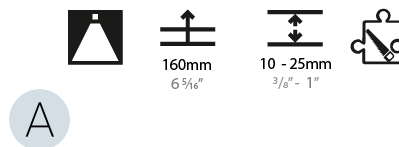

GENERAL

Series: Victory
Partner: Prolicht
Division: Architectural
Installation: Recessed
Product Type: Ceiling Recessed
Mounting Location: Ceiling
Light Distribution: Direct

PHYSICAL

Shape: Abstract
Length (mm): 1421
Length (in): 55 ¹⁵/₁₆
Width (mm): 1421
Width (in): 55 ¹⁵/₁₆
Height (mm): 150
Height (in): 5 ⁷/₈
Min. Recessing Depth (mm): 160
Min. Recessing Depth (in): 6 ⁵/₁₆
Weight (kg): 17.995
Weight (lbs): 39.59
Diffuser: PMMA - Opal or Micro-Prism
Fixture Finish: SSR / BKV / CWI / CRY / HAB / UFT / ITA / RUA / FTG / MYG / LOD / PUS / FRO / FUP / KIA / POP / BLS / SPG / MEY / GOH / CHC / COM / ABZ / JAG / OBR / MOS / ROR
Fixture Material: PMMA / Aluminum

ELECTRICAL

Lamp Type: LED (Zhaga Standard)
Input Wattage (W): 60
Total Output Wattage (W): 48 / 38.4 3500K
Dimming: Non-Dimming / Phase Dimming (120Vac only) / 0-10V Dimming
Driver Included: Yes
Driver Location: Integrated
Driver Type: Constant Current - 120 / 277Vac
Driver Class: Class 2
Input Voltage (V): 120 - 277
Constant Current (MA): 350 / 1200 (3500K)

LED

Color Temperature (°K): 3000 / 3500 / 4000
Max. Delivered Lumen (lm): 5540 / 5733 / 5850
CRI: >80 CRI
Efficiency (%): 65
Lamp Life (hrs): 50000

OPTICAL

RATINGS AND CERTIFICATIONS

Certified By: Certified for North American Standards
IP rating: IP20