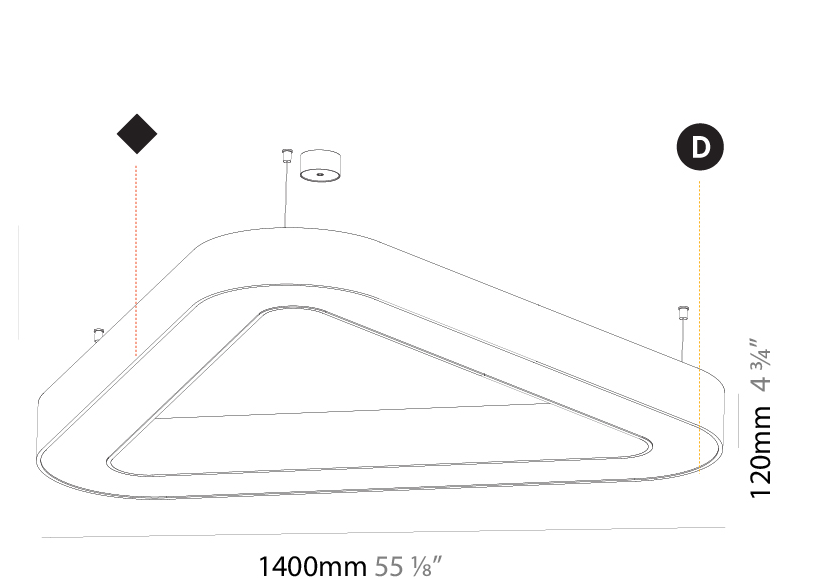

GENERAL

Series: Victory
Partner: Prolicht
Division: Architectural
Installation: Suspension
Product Type: Pendant
Mounting Location: Ceiling
Light Distribution: Direct

PHYSICAL

Shape: Abstract
Length (mm): 1400
Length (in): 55 1/8
Width (mm): 1400
Width (in): 55 1/8
Height (mm): 120
Height (in): 4 3/4
Max. Overall Height (mm): 2120
Max. Overall Height (in): 83 7/16
Weight (kg): 13.892
Weight (lbs): 30.56
Diffuser: PMMA - Opal or Micro-Prism
Fixture Finish: SSR / BKV / CWI / CRY / HAB / UFT / ITA / RUA / FTG / MYG / LOD / PUS / FRO / FUP / KIA / POP / BLS / SPG / MEY / GOH / CHC / COM / ABZ / JAG / OBR / MOS / ROR
Fixture Material: PMMA / Aluminum

ELECTRICAL

Lamp Type: LED (Zhaga Standard)
Input Wattage (W): 60
Total Output Wattage (W): 48 / 38.4 (3500K)
Dimming: Non-Dimming / Phase Dimming (120Vac only) / 0-10V Dimming
Driver Included: Yes
Driver Location: Integrated
Driver Type: Constant Current - 120 / 277Vac
Driver Class: Class 2
Input Voltage (V): 120 - 277
Constant Current (MA): 350 / 1200 (3500K)

LED

Color Temperature (°K): 3000 / 3500 / 4000
Max. Delivered Lumen (lm): 5540 / 5733 / 5850
CRI: >80 CRI
Efficiency (%): 0.65
Lamp Life (hrs): 50000

OPTICAL

RATINGS AND CERTIFICATIONS

Certified By: Certified for North American Standards
IP rating: IP20