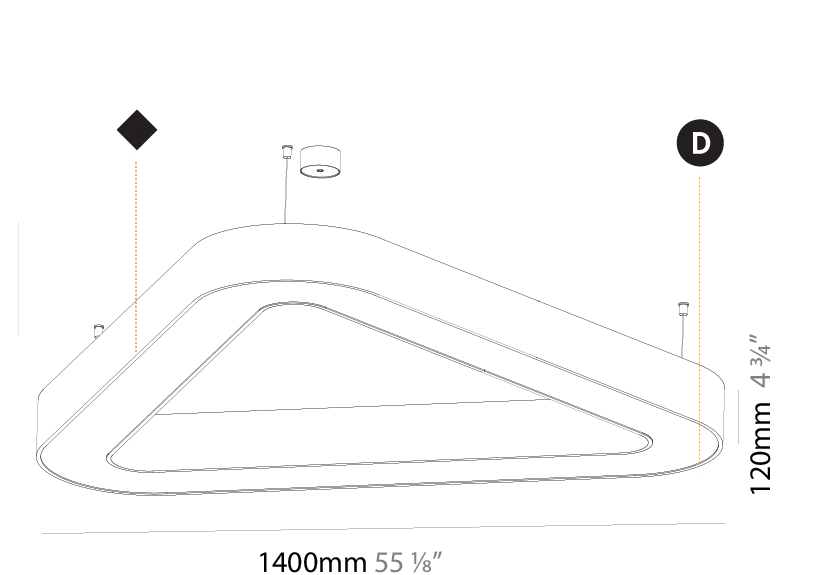

GENERAL

Series: Victory
Partner: Prolicht
Division: Architectural
Installation: Suspension
Product Type: Pendant
Mounting Location: Ceiling
Light Distribution: Direct / Indirect

PHYSICAL

Shape: Abstract
Length (mm): 1400
Length (in): 55 1/8
Width (mm): 1400
Width (in): 55 1/8
Height (mm): 120
Height (in): 4 3/4
Max. Overall Height (mm): 2120
Max. Overall Height (in): 83 7/16
Weight (kg): 14.359
Weight (lbs): 31.66
Diffuser: PMMA - Opal or Micro-Prism
Fixture Finish: SSR / BKV / CWI / CRY / HAB / UFT / ITA / RUA / FTG / MYG / LOD / PUS / FRO / FUP / KIA / POP / BLS / SPG / MEY / GOH / CHC / COM / ABZ / JAG / OBR / MOS / ROR
Fixture Material: PMMA / Aluminum

ELECTRICAL

Lamp Type: LED (Zhaga Standard)
Input Wattage (W): 105
Total Output Wattage (W): 84 / 57.6 (3500K)
Dimming: Non-Dimming / Phase Dimming (120Vac only) / 0-10V Dimming
Driver Included: Yes
Driver Location: Integrated
Driver Type: Constant Current - 120 / 277Vac
Driver Class: Class 2
Input Voltage (V): 120 - 277
Constant Current (MA): 350 / 1200/600 (3500K)

LED

Color Temperature (°K): 3000 / 3500 / 4000
Max. Delivered Lumen (lm): 5540 / 5733 / 5850 Direct / 3830 / 3969 / 4050 Indirect
CRI: >80 CRI
Efficiency (%): 69.8
Lamp Life (hrs): 50000

OPTICAL

RATINGS AND CERTIFICATIONS

Certified By: Certified for North American Standards
IP rating: IP20