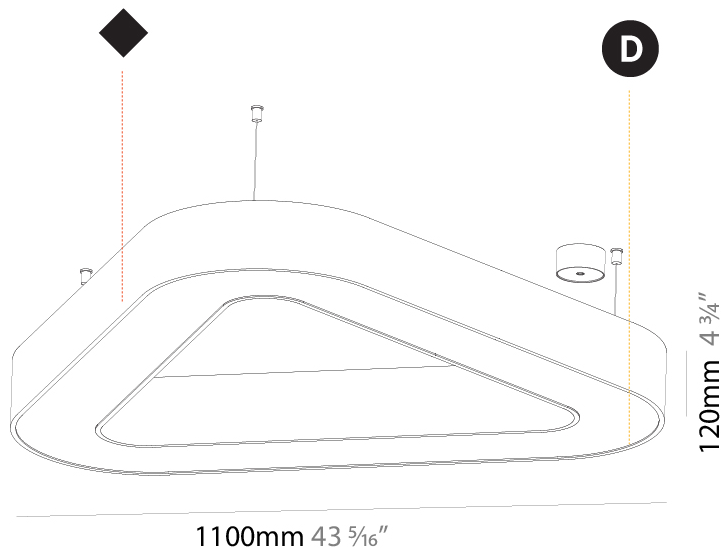

GENERAL

Series: Victory
Partner: Prolicht
Division: Architectural
Installation: Suspension
Product Type: Pendant
Mounting Location: Ceiling
Light Distribution: Direct

PHYSICAL

Shape: Abstract
Length (mm): 1100
Length (in): 43 ⁵/₁₆
Width (mm): 1100
Width (in): 43 ⁵/₁₆
Height (mm): 120
Height (in): 4 ³/₄
Max. Overall Height (mm): 2120
Max. Overall Height (in): 83 ⁷/₁₆
Weight (kg): 10.561
Weight (lbs): 23.23
Diffuser: PMMA - Opal or Micro-Prism
Fixture Finish: SSR / BKV / CWI / CRY / HAB / UFT / ITA / RUA / FTG / MYG / LOD / PUS / FRO / FUP / KIA / POP / BLS / SPG / MEY / GOH / CHC / COM / ABZ / JAG / OBR / MOS / ROR
Fixture Material: PMMA / Aluminum

ELECTRICAL

Lamp Type: LED (Zhaga Standard)
Input Wattage (W): 45
Total Output Wattage (W): 36 / 28.8 (3500K)
Dimming: Non-Dimming / Phase Dimming (120Vac only) / 0-10V Dimming
Driver Included: Yes
Driver Location: Integrated
Driver Type: Constant Current - 120 / 277Vac
Driver Class: Class 2
Input Voltage (V): 120 - 277
Constant Current (MA): 350 / 900 (3500K)

LED

Color Temperature (°K): 3000 / 3500 / 4000
Max. Delivered Lumen (lm): 4150 / 4302 / 43390
CRI: >80 CRI
Efficiency (%): 0.65
Lamp Life (hrs): 50000

OPTICAL

RATINGS AND CERTIFICATIONS

Certified By: Certified for North American Standards
IP rating: IP20