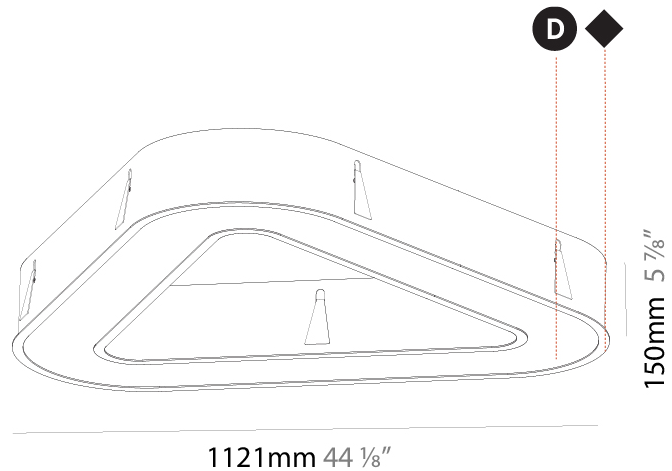

GENERAL

Series: Victory
Partner: Prolicht
Division: Architectural
Installation: Recessed
Product Type: Ceiling Recessed
Mounting Location: Ceiling
Light Distribution: Direct

PHYSICAL

Shape: Abstract
Length (mm): 1121
Length (in): 44 1/8
Width (mm): 1121
Width (in): 44 1/8
Height (mm): 150
Height (in): 5 7/8
Min. Recessing Depth (mm): 160
Min. Recessing Depth (in): 6 5/16
Weight (kg): 13.609
Weight (lbs): 29.94
Diffuser: PMMA - Opal or Micro-Prism
Fixture Finish: SSR / BKV / CWI / CRY / HAB / UFT / ITA / RUA / FTG / MYG / LOD / PUS / FRO / FUP / KIA / POP / BLS / SPG / MEY / GOH / CHC / COM / ABZ / JAG / OBR / MOS / ROR
Fixture Material: PMMA / Aluminum

ELECTRICAL

Lamp Type: LED (Zhaga Standard)
Input Wattage (W): 45
Total Output Wattage (W): 36 / 28.8 (3500K)
Dimming: Non-Dimming / Phase Dimming (120Vac only) / 0-10V Dimming
Driver Included: Yes
Driver Location: Integrated
Driver Type: Constant Current - 120 / 277Vac
Driver Class: Class 2
Input Voltage (V): 120 - 277
Constant Current (MA): 350 / 900 (3500K)

LED

Color Temperature (°K): 3000 / 3500 / 4000
Max. Delivered Lumen (lm): 4150 / 4302 / 4390
CRI: >80 CRI
Efficiency (%): 65
Lamp Life (hrs): 50000

OPTICAL

RATINGS AND CERTIFICATIONS

Certified By: Certified for North American Standards
IP rating: IP20