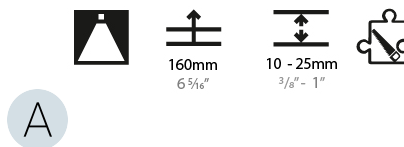

GENERAL

Series: Victory
Partner: Prolicht
Division: Architectural
Installation: Recessed
Product Type: Ceiling Recessed
Mounting Location: Ceiling
Light Distribution: Direct

PHYSICAL

Shape: Abstract
Length (mm): 821
Length (in): 32 5/16
Width (mm): 821
Width (in): 32 5/16
Height (mm): 150
Height (in): 5 7/8
Min. Recessing Depth (mm): 160
Min. Recessing Depth (in): 6 5/16
Weight (kg): 8.969
Weight (lbs): 19.73
Diffuser: PMMA - Opal or Micro-Prism
Fixture Finish: SSR / BKV / CWI / CRY / HAB / UFT / ITA / RUA / FTG / MYG / LOD / PUS / FRO / FUP / KIA / POP / BLS / SPG / MEY / GOH / CHC / COM / ABZ / JAG / OBR / MOS / ROR
Fixture Material: PMMA / Aluminum

ELECTRICAL

Lamp Type: LED (Zhaga Standard)
Input Wattage (W): 30
Total Output Wattage (W): 24 / 19.2 (3500K)
Dimming: Non-Dimming / Phase Dimming (120Vac only) / 0-10V Dimming
Driver Included: Yes
Driver Location: Integrated
Driver Type: Constant Current - 120 / 277Vac
Driver Class: Class 2
Input Voltage (V): 120 - 277
Constant Current (MA): 350 / 600 (3500K)

LED

Color Temperature (°K): 3000 / 3500 / 4000
Max. Delivered Lumen (lm): 2770
CRI: >80 CRI
Efficiency (%): 65
Lamp Life (hrs): 50000

OPTICAL

RATINGS AND CERTIFICATIONS

Certified By: Certified for North American Standards
IP rating: IP20