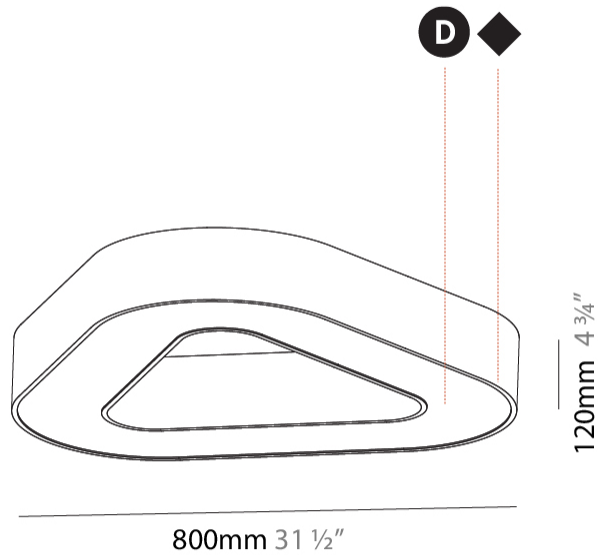

1. To build a product code in our configurator select the specify button on the base model # product page
2. To build a manual product code on this datasheet choose from the options listed below in blue font and add the suffix to the base model #

GENERAL

Series: Victory
Brand: Prolicht
Division: Architectural
Mounting Type: Surface
Mounting Location: Ceiling
Subcategory: Ambient

PHYSICAL

Shape: Abstract
Length (mm): 800
Length (in): 31 ½
Width (mm): 800
Width (in): 31 ½
Height (mm): 120
Height (in): 4 ¾
Light Distribution: Direct
Weight (kg): 7.67
Weight (lbs): 16.91
Diffuser: PMMA - Opal or Micro-Prism
Fixture Finish: SSR / BKV / CWI / CRY / HAB / UFT / ITA / RUA / FTG / MYG / LOD / PUS / FRO / FUP / KIA / POP / BLS / SPG / MEY / GOH / GUM / CHC / COM / ABZ / JAG / OBR / MOS / ROR
Fixture Material: Aluminum

ELECTRICAL

Lamp Type: LED (Zhaga Standard)
Input Wattage (W): 30
Total Output Wattage (W): 24 / 19.2 (3500K)
Dimming: Non-Dimming / Phase Dimming (120Vac only) / 0-10V Dimming
Driver Included: Yes
Driver Location: Integrated
Driver Type: Constant Current - 120 / 277Vac
Driver Class: Class 2
Input Voltage (V): 120 - 277
Constant Current (MA): 350 / 600 (3500K)

LED

Color Temperature (°K): 3000 / 3500 / 4000
Max. Delivered Lumen (lm): 2770 / 2862 / 2920
CRI: >80 CRI
Efficiency (%): 65
Lamp Life (hrs): 50000

OPTICAL

RATINGS AND CERTIFICATIONS

Certified By: Certified for North American Standards
IP rating: IP20