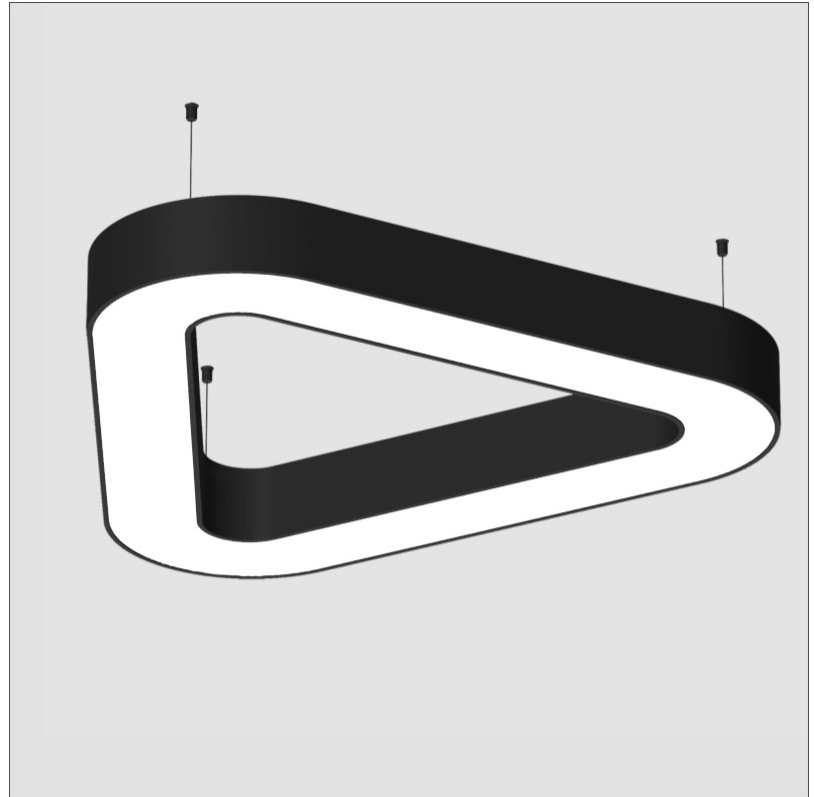

GENERAL

Series: Victory
Partner: Prolicht
Division: Architectural
Installation: Suspension
Product Type: Pendant
Mounting Location: Ceiling
Light Distribution: Direct / Indirect

PHYSICAL

Shape: Abstract
Length (mm): 1100
Length (in): 43 ⁵/₁₆
Width (mm): 1100
Width (in): 43 ⁵/₁₆
Height (mm): 120
Height (in): 4 ³/₄
Max. Overall Height (mm): 2120
Max. Overall Height (in): 83 ⁷/₁₆
Weight (kg): 10.819
Weight (lbs): 23.851
Diffuser: PMMA - Opal or Micro-Prism
Fixture Finish: SSR / BKV / CWI / CRY / HAB / UFT / ITA / RUA / FTG / MYG / LOD / PUS / FRO / FUP / KIA / POP / BLS / SPG / MEY / GOH / CHC / COM / ABZ / JAG / OBR / MOS / ROR
Fixture Material: PMMA / Aluminum

ELECTRICAL

Lamp Type: LED (Zhaga Standard)
Input Wattage (W): 70
Total Output Wattage (W): 60 / 48 (3500K)
Dimming: Non-Dimming / Phase Dimming (120Vac only) / 0-10V Dimming
Driver Included: Yes
Driver Location: Integrated
Driver Type: Constant Current - 120 / 277Vac
Driver Class: Class 2
Input Voltage (V): 120 - 277
Constant Current (MA): 350 / 900/600 (3500K)

LED

Color Temperature (°K): 3000 / 3500 / 4000
Max. Delivered Lumen (lm): 4150 / 4302 / 4390 Direct / 3660 / 3783 / 3860 Indirect
CRI: >80 CRI
Efficiency (%): 70.9
Lamp Life (hrs): 50000

OPTICAL

RATINGS AND CERTIFICATIONS

Certified By: Certified for North American Standards
IP rating: IP20