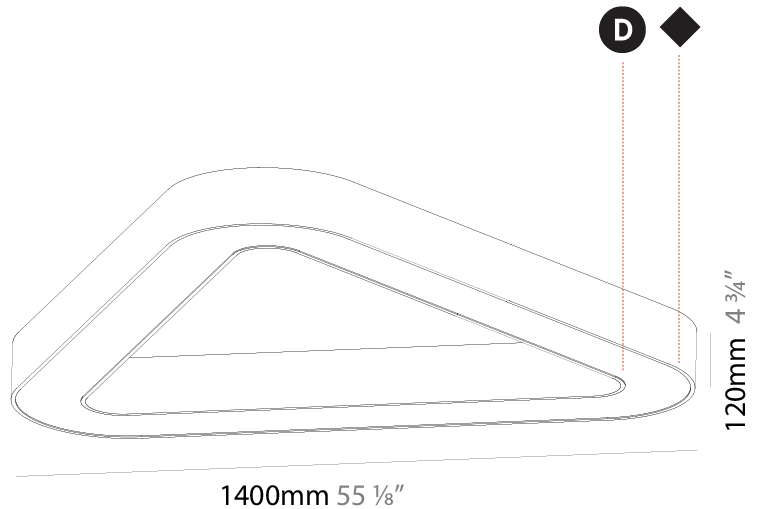

1. To build a product code in our configurator select the specify button on the base model # product page
2. To build a manual product code on this datasheet choose from the options listed below in blue font and add the suffix to the base model #

GENERAL

Series: Victory
Partner: Prolicht
Division: Architectural
Installation: Surface
Product Type: Ceiling Surface
Mounting Location: Ceiling
Light Distribution: Direct

PHYSICAL

Shape: Abstract
Length (mm): 1400
Length (in): 55 1/8
Width (mm): 1400
Width (in): 55 1/8
Height (mm): 120
Height (in): 4 3/4
Weight (kg): 15.2
Weight (lbs): 33.51
Diffuser: PMMA - Opal or Micro-Prism
Fixture Finish: SSR / BKV / CWI / CRY / HAB / UFT / ITA / RUA / FTG / MYG / LOD / PUS / FRO / FUP / KIA / POP / BLS / SPG / MEY / GOH / CHC / COM / ABZ / JAG / OBR / MOS / ROR
Fixture Material: PMMA / Aluminum

ELECTRICAL

Lamp Type: LED (Zhaga Standard)
Input Wattage (W): 60
Total Output Wattage (W): 48 / 38.4 (3500K)
Dimming: Non-Dimming / Phase Dimming (120Vac only) / 0-10V Dimming
Driver Included: Yes
Driver Location: Integrated
Driver Type: Constant Current - 120 / 277Vac
Driver Class: Class 2
Input Voltage (V): 120 - 277
Constant Current (MA): 350 / 1200 (3500K)

LED

Color Temperature (°K): 3000 / 3500 / 4000
Max. Delivered Lumen (lm): 5540 / 5733 / 5850
CRI: >80 CRI
Efficiency (%): 65
Lamp Life (hrs): 50000

OPTICAL

RATINGS AND CERTIFICATIONS

Certified By: Certified for North American Standards
IP rating: IP20