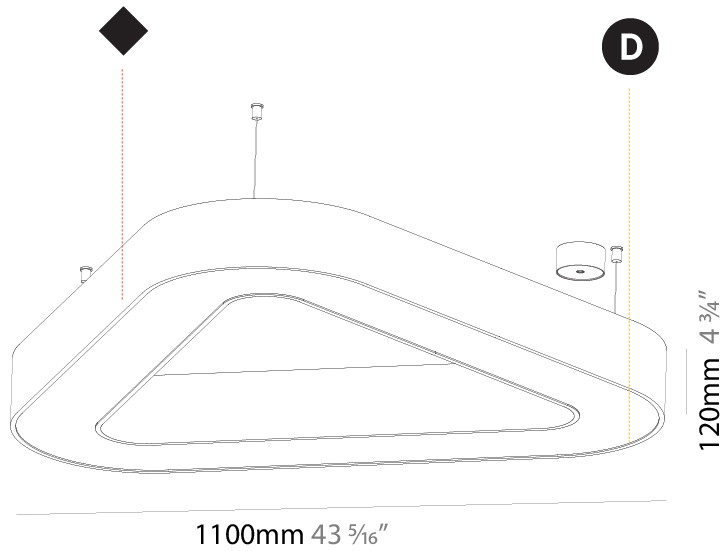

GENERAL

Series: Victory
Brand: Prolicht
Division: Architectural
Mounting Type: Suspension
Mounting Location: Ceiling
Subcategory: Ambient

PHYSICAL

Shape: Abstract
Length (mm): 1100
Length (in): 43 5/16
Width (mm): 1100
Width (in): 43 5/16
Height (mm): 120
Height (in): 4 3/4
Max. Overall Height (mm): 2120
Max. Overall Height (in): 83 7/16
Light Distribution: Direct
Weight (kg): 10.561
Weight (lbs): 23.23
Diffuser: [PMMA - Opal or Micro-Prism](#)
Fixture Finish: [SSR / BKV / CWI / CRY / HAB / UFT / ITA / RUA / FTG / MYG / LOD / PUS / FRO / FUP / KIA / POP / BLS / SPG / MEY / GOH / GUM / CHC / COM / ABZ / JAG / OBR / MOS / ROR](#)
Fixture Material: Aluminum

ELECTRICAL

Lamp Type: LED (Zhaga Standard)
Input Wattage (W): 45
Total Output Wattage (W): 36 / 28.8 (3500K)
Dimming: [Non-Dimming / Phase Dimming (120Vac only) / 0-10V Dimming](#)
Driver Included: Yes
Driver Location: Integrated
Driver Type: Constant Current - 120 / 277Vac
Driver Class: Class 2
Input Voltage (V): 120 - 277
Constant Current (MA): 350 / 900 (3500K)

LED

[Color Temperature (°K): 3000 / 3500 / 4000](#)
Max. Delivered Lumen (lm): 4150 / 4302 / 43390
CRI: >80 CRI
Efficiency (%): 0.65
Lamp Life (hrs): 50000

OPTICAL

RATINGS AND CERTIFICATIONS

Certified By: Certified for North American Standards
IP rating: IP20