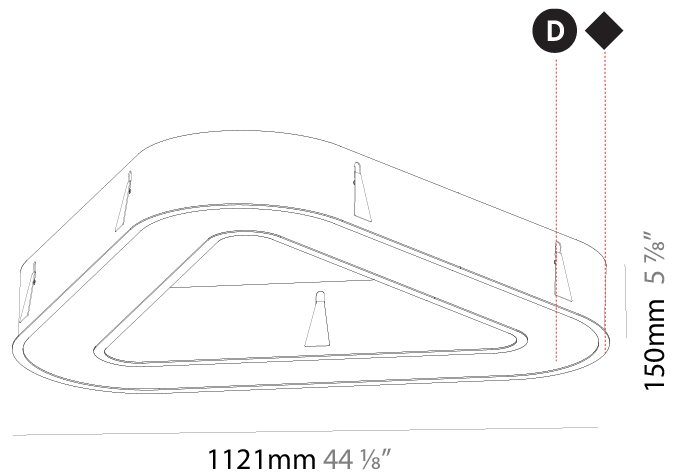

GENERAL

Series: Victory
Brand: Prolicht
Division: Architectural
Mounting Type: Recessed
Mounting Location: Ceiling
Subcategory: Ambient

PHYSICAL

Shape: Abstract
Length (mm): 1121
Length (in): 44 1/8
Width (mm): 1121
Width (in): 44 1/8
Height (mm): 150
Height (in): 5 7/8
Min. Recessing Depth (mm): 160
Min. Recessing Depth (in): 6 5/16
Light Distribution: Direct
Weight (kg): 13.609
Weight (lbs): 29.94
Diffuser: PMMA - Opal or Micro-Prism
Fixture Finish: SSR / BKV / CWI / CRY / HAB / UFT / ITA / RUA / FTG / MYG / LOD / PUS / FRO / FUP / KIA / POP / BLS / SPG / MEY / GOH / GUM / CHC / COM / ABZ / JAG / OBR / MOS / ROR
Fixture Material: Aluminum

ELECTRICAL

Lamp Type: LED (Zhaga Standard)
Input Wattage (W): 45
Total Output Wattage (W): 36 / 28.8 (3500K)
Dimming: Non-Dimming / Phase Dimming (120Vac only) / 0-10V Dimming
Driver Included: Yes
Driver Location: Integrated
Driver Type: Constant Current - 120 / 277Vac
Driver Class: Class 2
Input Voltage (V): 120 - 277
Constant Current (MA): 350 / 900 (3500K)

LED

Color Temperature (°K): 3000 / 3500 / 4000
Max. Delivered Lumen (lm): 4150 / 4302 / 4390
CRI: >80 CRI
Efficiency (%): 65
Lamp Life (hrs): 50000

OPTICAL

RATINGS AND CERTIFICATIONS

Certified By: Certified for North American Standards
IP rating: IP20