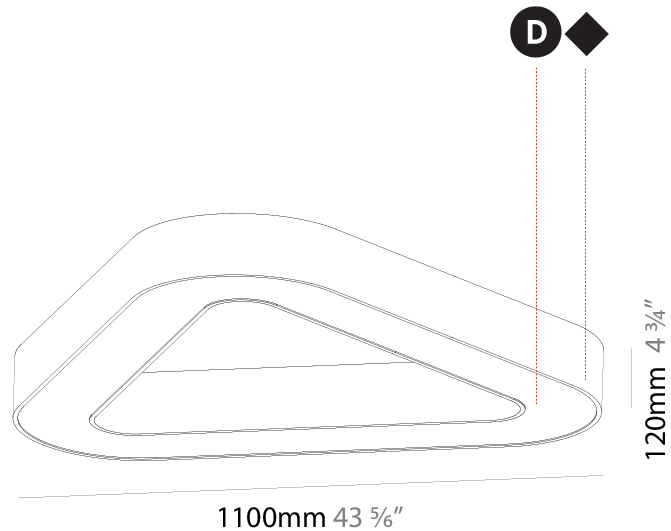

1. To build a product code in our configurator select the specify button on the base model # product page
2. To build a manual product code on this datasheet choose from the options listed below in blue font and add the suffix to the base model #

GENERAL

Series: Victory
Brand: Prolicht
Division: Architectural
Mounting Type: Surface
Mounting Location: Ceiling
Subcategory: Ambient

PHYSICAL

Shape: Abstract
Length (mm): 1100
Length (in): 43 5/16
Width (mm): 1100
Width (in): 43 5/16
Height (mm): 120
Height (in): 4 3/4
Light Distribution: Direct
Weight (kg): 10.20
Weight (lbs): 22.48
Diffuser: PMMA - Opal or Micro-Prism
Fixture Finish: SSR / BKV / CWI / CRY / HAB / UFT / ITA / RUA / FTG / MYG / LOD / PUS / FRO / FUP / KIA / POP / BLS / SPG / MEY / GOH / GUM / CHC / COM / ABZ / JAG / OBR / MOS / ROR
Fixture Material: Aluminum

ELECTRICAL

Lamp Type: LED (Zhaga Standard)
Input Wattage (W): 45
Total Output Wattage (W): 36 / 28.8 (3500K)
Dimming: Non-Dimming / Phase Dimming (120Vac only) / 0-10V Dimming
Driver Included: Yes
Driver Location: Integrated
Driver Type: Constant Current - 120 / 277Vac
Driver Class: Class 2
Input Voltage (V): 120 - 277
Constant Current (MA): 350 / 900 (3500K)

LED

Color Temperature (°K): 3000 / 3500 / 4000
Max. Delivered Lumen (lm): 4150 / 4302 / 4390
CRI: >80 CRI
Efficiency (%): 65
Lamp Life (hrs): 50000

OPTICAL

RATINGS AND CERTIFICATIONS

Certified By: Certified for North American Standards
IP rating: IP20