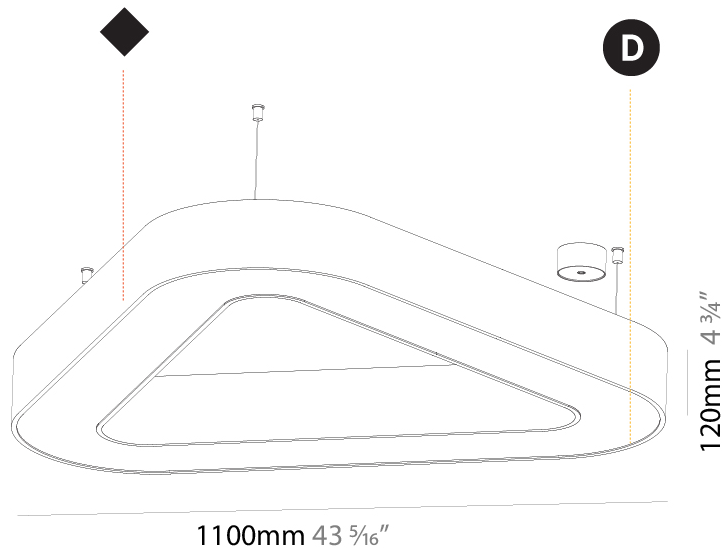

GENERAL

Series: Victory
Brand: Prolicht
Division: Architectural
Mounting Type: Suspension
Mounting Location: Ceiling
Subcategory: Ambient

PHYSICAL

Shape: Abstract
Length (mm): 1100
Length (in): 43 5/16
Width (mm): 1100
Width (in): 43 5/16
Height (mm): 120
Height (in): 4 3/4
Max. Overall Height (mm): 2120
Max. Overall Height (in): 83 7/16
Light Distribution: Direct / Indirect
Weight (kg): 10.819
Weight (lbs): 23.851
Diffuser: [PMMA - Opal or Micro-Prism](#)
Fixture Finish: [SSR / BKV / CWI / CRY / HAB / UFT / ITA / RUA / FTG / MYG / LOD / PUS / FRO / FUP / KIA / POP / BLS / SPG / MEY / GOH / GUM / CHC / COM / ABZ / JAG / OBR / MOS / ROR](#)
Fixture Material: Aluminum

ELECTRICAL

Lamp Type: LED (Zhaga Standard)
Input Wattage (W): 70
Total Output Wattage (W): 60 / 48 (3500K)
Dimming: [Non-Dimming / Phase Dimming (120Vac only) / 0-10V Dimming](#)
Driver Included: Yes
Driver Location: Integrated
Driver Type: Constant Current - 120 / 277Vac
Driver Class: Class 2
Input Voltage (V): 120 - 277
Constant Current (MA): 350 / 900/600 (3500K)

LED

[Color Temperature (°K): 3000 / 3500 / 4000](#)
Max. Delivered Lumen (lm): 4150 / 4302 / 4390 Direct / 3660 / 3783 / 3860 Indirect
CRI: >80 CRI
Efficiency (%): 70.9
Lamp Life (hrs): 50000

OPTICAL

RATINGS AND CERTIFICATIONS

Certified By: Certified for North American Standards
IP rating: IP20