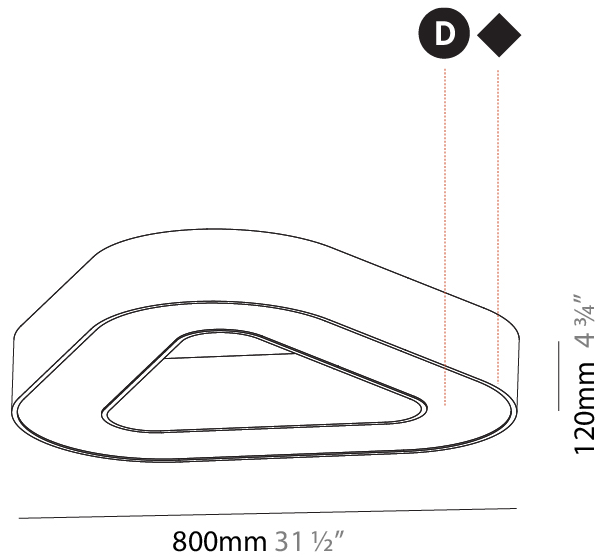

1. To build a product code in our configurator select the specify button on the base model # product page
2. To build a manual product code on this datasheet choose from the options listed below in blue font and add the suffix to the base model #

GENERAL

Series: Victory
Brand: Prolicht
Division: Architectural
Mounting Type: Surface
Mounting Location: Ceiling
Subcategory: Ambient

PHYSICAL

Shape: Abstract
Length (mm): 800
Length (in): 31 ½
Width (mm): 800
Width (in): 31 ½
Height (mm): 120
Height (in): 4 ¾
Light Distribution: Direct
Weight (kg): 7.67
Weight (lbs): 16.91
Diffuser: PMMA - Opal or Micro-Prism
Fixture Finish: SSR / BKV / CWI / CRY / HAB / UFT / ITA / RUA / FTG / MYG / LOD / PUS / FRO / FUP / KIA / POP / BLS / SPG / MEY / GOH / GUM / CHC / COM / ABZ / JAG / OBR / MOS / ROR
Fixture Material: Aluminum

ELECTRICAL

Lamp Type: LED (Zhaga Standard)
Input Wattage (W): 30
Total Output Wattage (W): 24 / 19.2 (3500K)
Dimming: Non-Dimming / Phase Dimming (120Vac only) / 0-10V Dimming
Driver Included: Yes
Driver Location: Integrated
Driver Type: Constant Current - 120 / 277Vac
Driver Class: Class 2
Input Voltage (V): 120 - 277
Constant Current (MA): 350 / 600 (3500K)

LED

Color Temperature (°K): 3000 / 3500 / 4000
Max. Delivered Lumen (lm): 2770 / 2862 / 2920
CRI: >80 CRI
Efficiency (%): 65
Lamp Life (hrs): 50000

OPTICAL

RATINGS AND CERTIFICATIONS

Certified By: Certified for North American Standards
IP rating: IP20