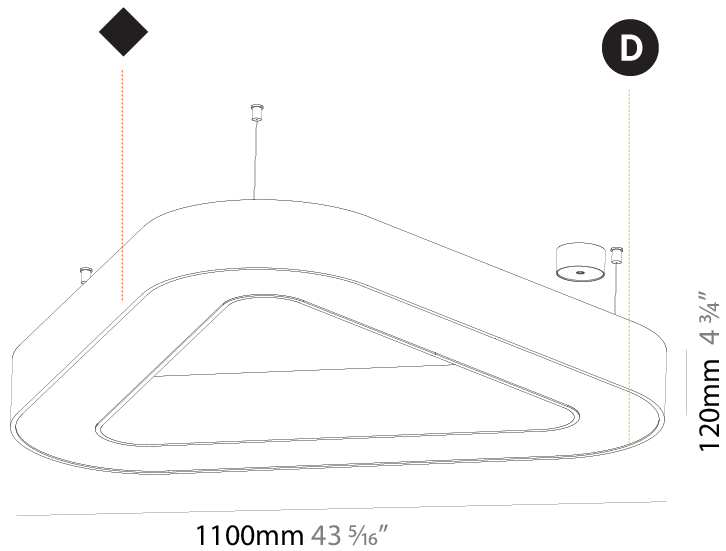

GENERAL

Series: Victory
Partner: Prolicht
Division: Architectural
Installation: Suspension
Product Type: Pendant
Mounting Location: Ceiling
Light Distribution: Direct / Indirect

PHYSICAL

Shape: Abstract
Length (mm): 1100
Length (in): 43 ⁵/₁₆
Width (mm): 1100
Width (in): 43 ⁵/₁₆
Height (mm): 120
Height (in): 4 ³/₄
Max. Overall Height (mm): 2120
Max. Overall Height (in): 83 ⁷/₁₆
Weight (kg): 10.819
Weight (lbs): 23.851
Diffuser: PMMA - Opal or Micro-Prism
Fixture Finish: SSR / BKV / CWI / CRY / HAB / UFT / ITA / RUA / FTG / MYG / LOD / PUS / FRO / FUP / KIA / POP / BLS / SPG / MEY / GOH / CHC / COM / ABZ / JAG / OBR / MOS / ROR
Fixture Material: PMMA / Aluminum

ELECTRICAL

Lamp Type: LED (Zhaga Standard)
Input Wattage (W): 70
Total Output Wattage (W): 60 / 48 (3500K)
Dimming: Non-Dimming / Phase Dimming (120Vac only) / 0-10V Dimming
Driver Included: Yes
Driver Location: Integrated
Driver Type: Constant Current - 120 / 277Vac
Driver Class: Class 2
Input Voltage (V): 120 - 277
Constant Current (MA): 350 / 900/600 (3500K)

LED

Color Temperature (°K): 3000 / 3500 / 4000
Max. Delivered Lumen (lm): 4150 / 4302 / 4390 Direct / 3660 / 3783 / 3860 Indirect
CRI: >80 CRI
Efficiency (%): 70.9
Lamp Life (hrs): 50000

OPTICAL

RATINGS AND CERTIFICATIONS

Certified By: Certified for North American Standards
IP rating: IP20