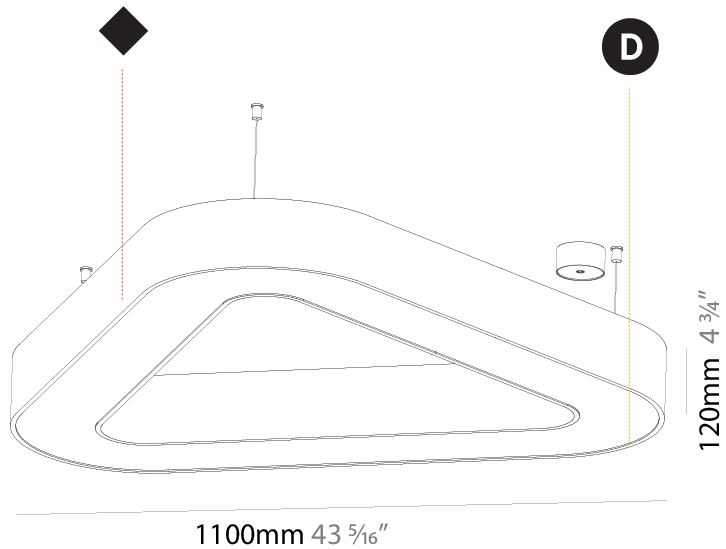

GENERAL

Series: Victory
Partner: Prolicht
Division: Architectural
Installation: Suspension
Product Type: Pendant
Mounting Location: Ceiling
Light Distribution: Direct

PHYSICAL

Shape: Abstract
Length (mm): 1100
Length (in): 43 ⁵/₁₆
Width (mm): 1100
Width (in): 43 ⁵/₁₆
Height (mm): 120
Height (in): 4 ³/₄
Max. Overall Height (mm): 2120
Max. Overall Height (in): 83 ⁷/₁₆
Weight (kg): 10.561
Weight (lbs): 23.23
Diffuser: PMMA - Opal or Micro-Prism
Fixture Finish: SSR / BKV / CWI / CRY / HAB / UFT / ITA / RUA / FTG / MYG / LOD / PUS / FRO / FUP / KIA / POP / BLS / SPG / MEY / GOH / CHC / COM / ABZ / JAG / OBR / MOS / ROR
Fixture Material: PMMA / Aluminum

ELECTRICAL

Lamp Type: LED (Zhaga Standard)
Input Wattage (W): 45
Total Output Wattage (W): 36 / 28.8 (3500K)
Dimming: Non-Dimming / Phase Dimming (120Vac only) / 0-10V Dimming
Driver Included: Yes
Driver Location: Integrated
Driver Type: Constant Current - 120 / 277Vac
Driver Class: Class 2
Input Voltage (V): 120 - 277
Constant Current (MA): 350 / 900 (3500K)

LED

Color Temperature (°K): 3000 / 3500 / 4000
Max. Delivered Lumen (lm): 4150 / 4302 / 43390
CRI: >80 CRI
Efficiency (%): 0.65
Lamp Life (hrs): 50000

OPTICAL

RATINGS AND CERTIFICATIONS

Certified By: Certified for North American Standards
IP rating: IP20