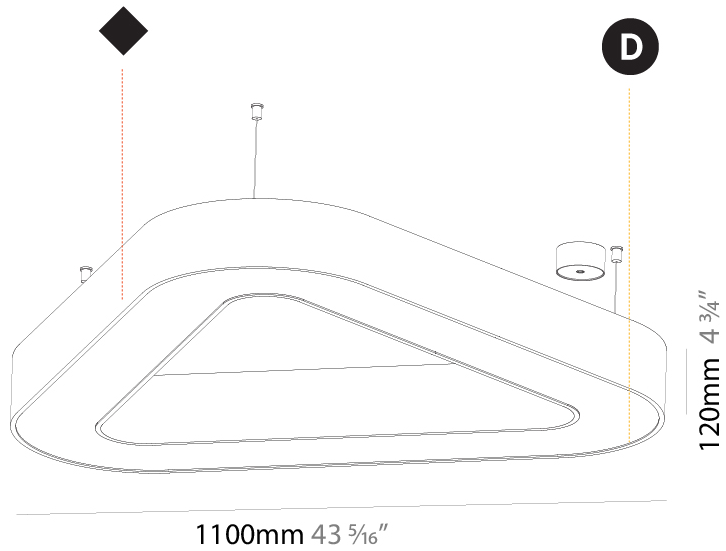

GENERAL

Series: Victory
Brand: Prolicht
Division: Architectural
Mounting Type: Suspension
Mounting Location: Ceiling
Subcategory: Ambient

PHYSICAL

Shape: Abstract
Length (mm): 1100
Length (in): 43 ⁵/₁₆
Width (mm): 1100
Width (in): 43 ⁵/₁₆
Height (mm): 120
Height (in): 4 ³/₄
Max. Overall Height (mm): 2120
Max. Overall Height (in): 83 ⁷/₁₆
Light Distribution: Direct
Weight (kg): 10.561
Weight (lbs): 23.23
Diffuser: [PMMA - Opal or Micro-Prism](#)
Fixture Finish: [SSR / BKV / CWI / CRY / HAB / UFT / ITA / RUA / FTG / MYG / LOD / PUS / FRO / FUP / KIA / POP / BLS / SPG / MEY / GOH / GUM / CHC / COM / ABZ / JAG / OBR / MOS / ROR](#)
Fixture Material: Aluminum

ELECTRICAL

Lamp Type: LED (Zhaga Standard)
Input Wattage (W): 45
Total Output Wattage (W): 36 / 28.8 (3500K)
Dimming: [Non-Dimming / Phase Dimming (120Vac only) / 0-10V Dimming](#)
Driver Included: Yes
Driver Location: Integrated
Driver Type: Constant Current - 120 / 277Vac
Driver Class: Class 2
Input Voltage (V): 120 - 277
Constant Current (MA): 350 / 900 (3500K)

LED

[Color Temperature (°K): 3000 / 3500 / 4000](#)
Max. Delivered Lumen (lm): 4150 / 4302 / 43390
CRI: >80 CRI
Efficiency (%): 0.65
Lamp Life (hrs): 50000

OPTICAL

RATINGS AND CERTIFICATIONS

Certified By: Certified for North American Standards
IP rating: IP20