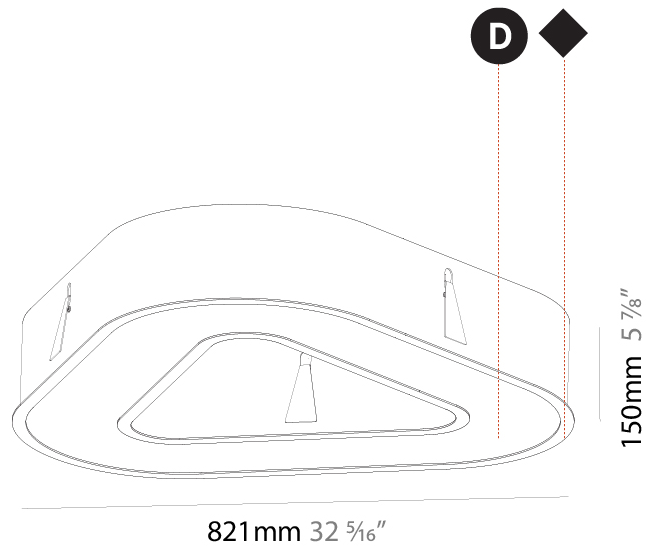

GENERAL

Series: Victory
Partner: Prolicht
Division: Architectural
Installation: Recessed
Product Type: Ceiling Recessed
Mounting Location: Ceiling
Light Distribution: Direct

PHYSICAL

Shape: Abstract
Length (mm): 821
Length (in): 32 5/16
Width (mm): 821
Width (in): 32 5/16
Height (mm): 150
Height (in): 5 7/8
Min. Recessing Depth (mm): 160
Min. Recessing Depth (in): 6 3/16
Weight (kg): 8.969
Weight (lbs): 19.73
Diffuser: PMMA - Opal or Micro-Prism
Fixture Finish: SSR / BKV / CWI / CRY / HAB / UFT / ITA / RUA / FTG / MYG / LOD / PUS / FRO / FUP / KIA / POP / BLS / SPG / MEY / GOH / CHC / COM / ABZ / JAG / OBR / MOS / ROR
Fixture Material: PMMA / Aluminum

ELECTRICAL

Lamp Type: LED (Zhaga Standard)
Input Wattage (W): 30
Total Output Wattage (W): 24 / 19.2 (3500K)
Dimming: Non-Dimming / Phase Dimming (120Vac only) / 0-10V Dimming
Driver Included: Yes
Driver Location: Integrated
Driver Type: Constant Current - 120 / 277Vac
Driver Class: Class 2
Input Voltage (V): 120 - 277
Constant Current (MA): 350 / 600 (3500K)

LED

Color Temperature (°K): 3000 / 3500 / 4000
Max. Delivered Lumen (lm): 2770
CRI: >80 CRI
Efficiency (%): 65
Lamp Life (hrs): 50000

OPTICAL

RATINGS AND CERTIFICATIONS

Certified By: Certified for North American Standards
IP rating: IP20