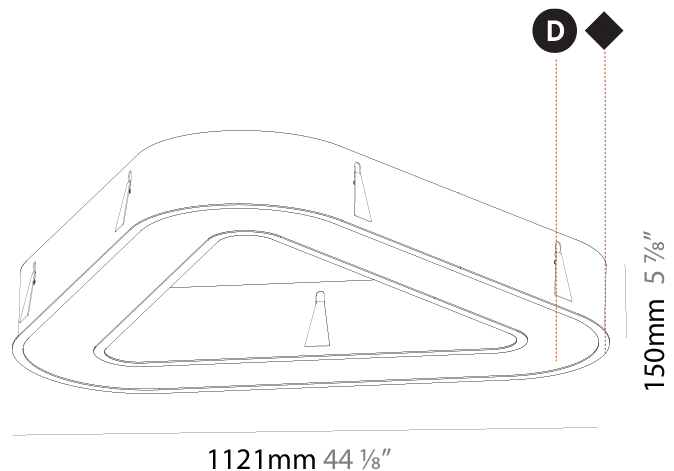

GENERAL

Series: Victory
Partner: Prolicht
Division: Architectural
Installation: Recessed
Product Type: Ceiling Recessed
Mounting Location: Ceiling
Light Distribution: Direct

PHYSICAL

Shape: Abstract
Length (mm): 1121
Length (in): 44 1/8
Width (mm): 1121
Width (in): 44 1/8
Height (mm): 150
Height (in): 5 7/8
Min. Recessing Depth (mm): 160
Min. Recessing Depth (in): 6 5/16
Weight (kg): 13.609
Weight (lbs): 29.94
Diffuser: PMMA - Opal or Micro-Prism
Fixture Finish: SSR / BKV / CWI / CRY / HAB / UFT / ITA / RUA / FTG / MYG / LOD / PUS / FRO / FUP / KIA / POP / BLS / SPG / MEY / GOH / CHC / COM / ABZ / JAG / OBR / MOS / ROR
Fixture Material: PMMA / Aluminum

ELECTRICAL

Lamp Type: LED (Zhaga Standard)
Input Wattage (W): 45
Total Output Wattage (W): 36 / 28.8 (3500K)
Dimming: Non-Dimming / Phase Dimming (120Vac only) / 0-10V Dimming
Driver Included: Yes
Driver Location: Integrated
Driver Type: Constant Current - 120 / 277Vac
Driver Class: Class 2
Input Voltage (V): 120 - 277
Constant Current (MA): 350 / 900 (3500K)

LED

Color Temperature (°K): 3000 / 3500 / 4000
Max. Delivered Lumen (lm): 4150 / 4302 / 4390
CRI: >80 CRI
Efficiency (%): 65
Lamp Life (hrs): 50000

OPTICAL

RATINGS AND CERTIFICATIONS

Certified By: Certified for North American Standards
IP rating: IP20