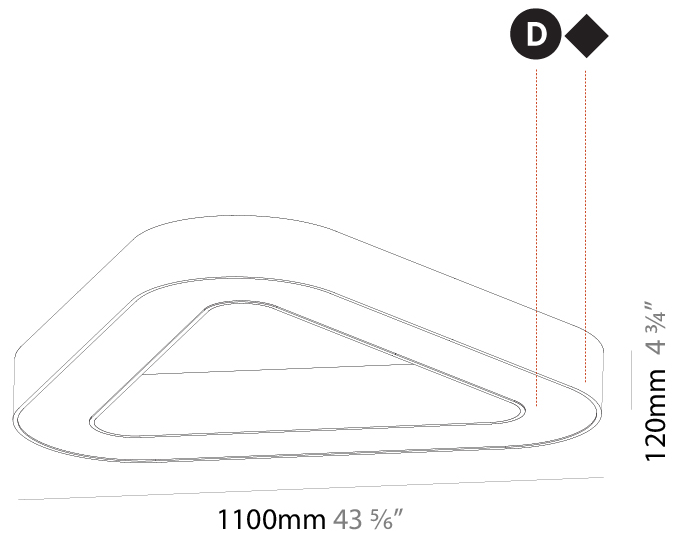

1. To build a product code in our configurator select the specify button on the base model # product page
2. To build a manual product code on this datasheet choose from the options listed below in blue font and add the suffix to the base model #

GENERAL

Series: Victory
Partner: Prolicht
Division: Architectural
Installation: Surface
Product Type: Ceiling Surface
Mounting Location: Ceiling
Light Distribution: Direct

PHYSICAL

Shape: Abstract
Length (mm): 1100
Length (in): 43 ⁵/₁₆
Width (mm): 1100
Width (in): 43 ⁵/₁₆
Height (mm): 120
Height (in): 4 ³/₄
Weight (kg): 10.20
Weight (lbs): 22.48
Diffuser: PMMA - Opal or Micro-Prism
Fixture Finish: SSR / BKV / CWI / CRY / HAB / UFT / ITA / RUA / FTG / MYG / LOD / PUS / FRO / FUP / KIA / POP / BLS / SPG / MEY / GOH / CHC / COM / ABZ / JAG / OBR / MOS / ROR
Fixture Material: PMMA / Aluminum

ELECTRICAL

Lamp Type: LED (Zhaga Standard)
Input Wattage (W): 45
Total Output Wattage (W): 36 / 28.8 (3500K)
Dimming: Non-Dimming / Phase Dimming (120Vac only) / 0-10V Dimming
Driver Included: Yes
Driver Location: Integrated
Driver Type: Constant Current - 120 / 277Vac
Driver Class: Class 2
Input Voltage (V): 120 - 277
Constant Current (MA): 350 / 900 (3500K)

LED

Color Temperature (°K): 3000 / 3500 / 4000
Max. Delivered Lumen (lm): 4150 / 4302 / 4390
CRI: >80 CRI
Efficiency (%): 65
Lamp Life (hrs): 50000

OPTICAL

RATINGS AND CERTIFICATIONS

Certified By: Certified for North American Standards
IP rating: IP20