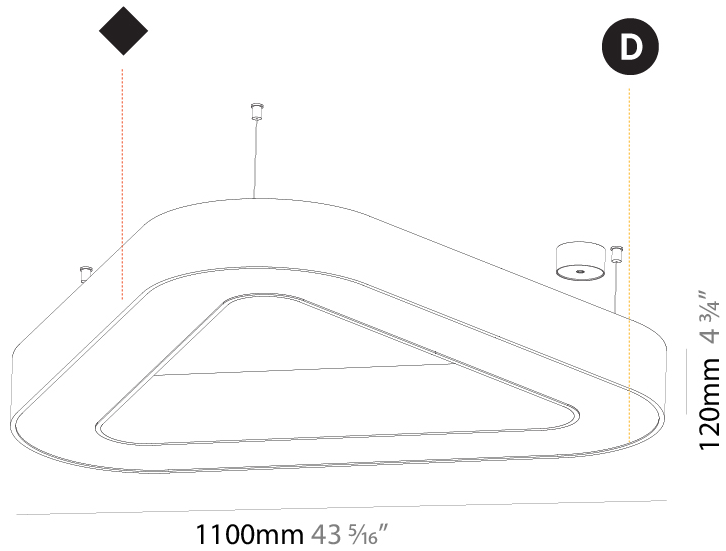

GENERAL

Series: Victory
Partner: Prolicht
Division: Architectural
Installation: Suspension
Product Type: Pendant
Mounting Location: Ceiling
Light Distribution: Direct

PHYSICAL

Shape: Abstract
Length (mm): 1100
Length (in): 43 ⁵/₁₆
Width (mm): 1100
Width (in): 43 ⁵/₁₆
Height (mm): 120
Height (in): 4 ³/₄
Max. Overall Height (mm): 2120
Max. Overall Height (in): 83 ⁷/₁₆
Weight (kg): 10.561
Weight (lbs): 23.23
Diffuser: [PMMA - Opal or Micro-Prism](#)
Fixture Finish: [SSR / BKV / CWI / CRY / HAB / UFT / ITA / RUA / FTG / MYG / LOD / PUS / FRO / FUP / KIA / POP / BLS / SPG / MEY / GOH / CHC / COM / ABZ / JAG / OBR / MOS / ROR](#)
Fixture Material: [PMMA / Aluminum](#)

ELECTRICAL

Lamp Type: LED (Zhaga Standard)
Input Wattage (W): 45
Total Output Wattage (W): 36 / 28.8 (3500K)
Dimming: [Non-Dimming / Phase Dimming (120Vac only) / 0-10V Dimming](#)
Driver Included: Yes
Driver Location: Integrated
Driver Type: Constant Current - 120 / 277Vac
Driver Class: Class 2
Input Voltage (V): 120 - 277
Constant Current (MA): 350 / 900 (3500K)

LED

[Color Temperature (°K): 3000 / 3500 / 4000](#)
Max. Delivered Lumen (lm): 4150 / 4302 / 43390
CRI: >80 CRI
Efficiency (%): 0.65
Lamp Life (hrs): 50000

OPTICAL

RATINGS AND CERTIFICATIONS

Certified By: Certified for North American Standards
IP rating: IP20