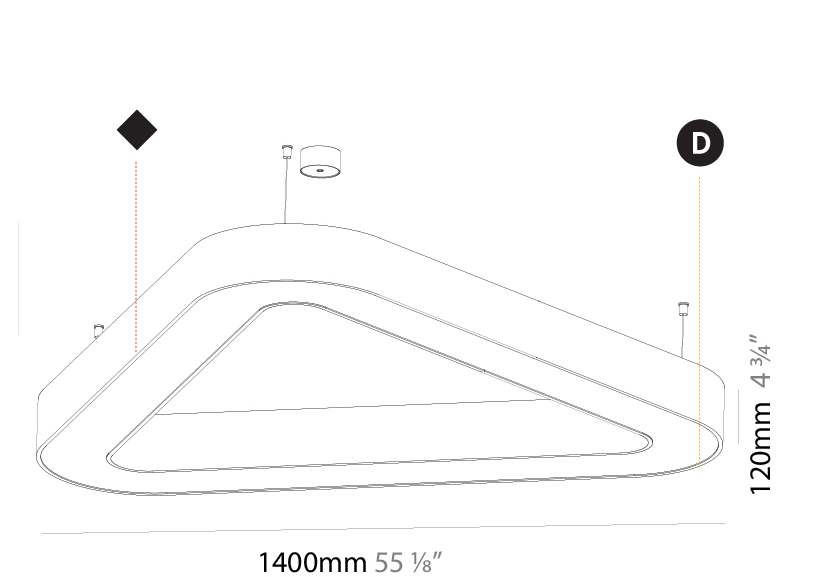

GENERAL

Series: Victory
Partner: Prolicht
Division: Architectural
Installation: Suspension
Product Type: Pendant
Mounting Location: Ceiling
Light Distribution: Direct / Indirect

PHYSICAL

Shape: Abstract
Length (mm): 1400
Length (in): 55 1/8
Width (mm): 1400
Width (in): 55 1/8
Height (mm): 120
Height (in): 4 3/4
Max. Overall Height (mm): 2120
Max. Overall Height (in): 83 7/16
Weight (kg): 14.359
Weight (lbs): 31.66
Diffuser: PMMA - Opal or Micro-Prism
Fixture Finish: SSR / BKV / CWI / CRY / HAB / UFT / ITA / RUA / FTG / MYG / LOD / PUS / FRO / FUP / KIA / POP / BLS / SPG / MEY / GOH / CHC / COM / ABZ / JAG / OBR / MOS / ROR
Fixture Material: PMMA / Aluminum

ELECTRICAL

Lamp Type: LED (Zhaga Standard)
Input Wattage (W): 105
Total Output Wattage (W): 84 / 57.6 (3500K)
Dimming: Non-Dimming / Phase Dimming (120Vac only) / 0-10V Dimming
Driver Included: Yes
Driver Location: Integrated
Driver Type: Constant Current - 120 / 277Vac
Driver Class: Class 2
Input Voltage (V): 120 - 277
Constant Current (MA): 350 / 1200/600 (3500K)

LED

Color Temperature (°K): 3000 / 3500 / 4000
Max. Delivered Lumen (lm): 5540 / 5733 / 5850 Direct / 3830 / 3969 / 4050 Indirect
CRI: >80 CRI
Efficiency (%): 69.8
Lamp Life (hrs): 50000

OPTICAL

RATINGS AND CERTIFICATIONS

Certified By: Certified for North American Standards
IP rating: IP20