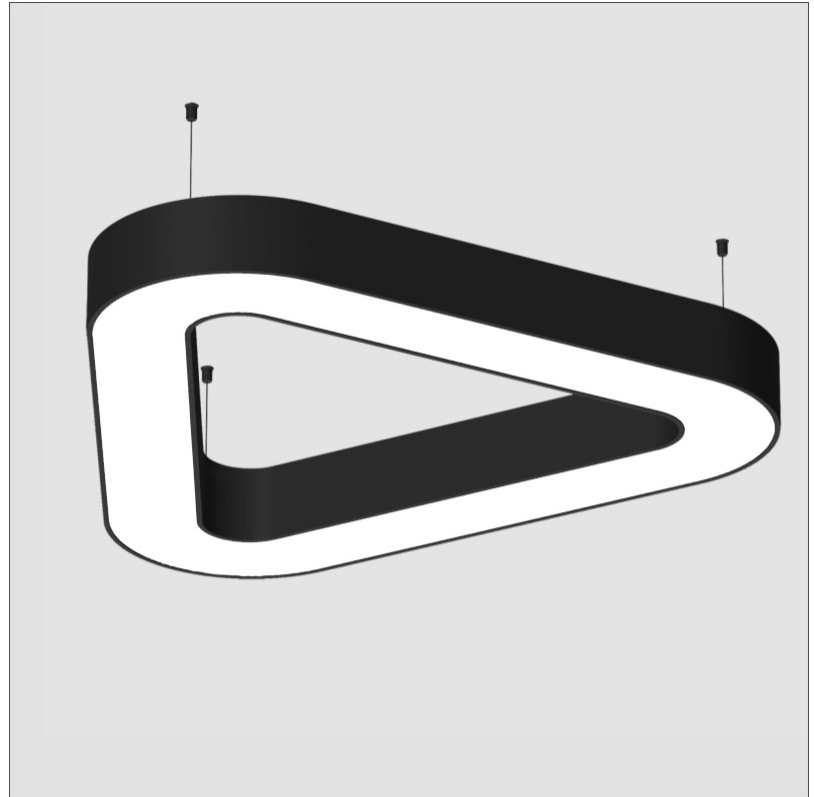

GENERAL

Series: Victory
Partner: Prolicht
Division: Architectural
Installation: Suspension
Product Type: Pendant
Mounting Location: Ceiling
Light Distribution: Direct

PHYSICAL

Shape: Abstract
Length (mm): 1100
Length (in): 43 ⁵/₁₆
Width (mm): 1100
Width (in): 43 ⁵/₁₆
Height (mm): 120
Height (in): 4 ³/₄
Max. Overall Height (mm): 2120
Max. Overall Height (in): 83 ⁷/₁₆
Weight (kg): 10.561
Weight (lbs): 23.23
Diffuser: [PMMA - Opal or Micro-Prism](#)
Fixture Finish: [SSR / BKV / CWI / CRY / HAB / UFT / ITA / RUA / FTG / MYG / LOD / PUS / FRO / FUP / KIA / POP / BLS / SPG / MEY / GOH / CHC / COM / ABZ / JAG / OBR / MOS / ROR](#)
Fixture Material: [PMMA / Aluminum](#)

ELECTRICAL

Lamp Type: LED (Zhaga Standard)
Input Wattage (W): 45
Total Output Wattage (W): 36 / 28.8 (3500K)
Dimming: [Non-Dimming / Phase Dimming (120Vac only) / 0-10V Dimming](#)
Driver Included: Yes
Driver Location: Integrated
Driver Type: Constant Current - 120 / 277Vac
Driver Class: Class 2
Input Voltage (V): 120 - 277
Constant Current (MA): 350 / 900 (3500K)

LED

[Color Temperature (°K): 3000 / 3500 / 4000](#)
Max. Delivered Lumen (lm): 4150 / 4302 / 43390
CRI: >80 CRI
Efficiency (%): 0.65
Lamp Life (hrs): 50000

OPTICAL

RATINGS AND CERTIFICATIONS

Certified By: Certified for North American Standards
IP rating: IP20