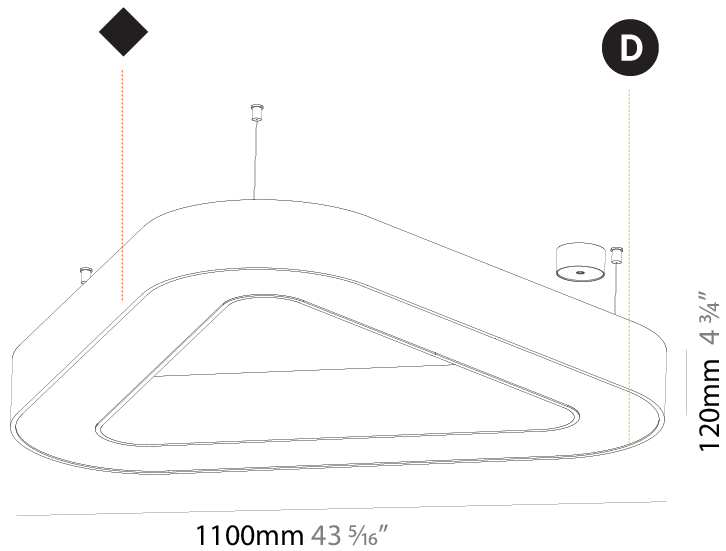

GENERAL

Series: Victory
Partner: Prolicht
Division: Architectural
Installation: Suspension
Product Type: Pendant
Mounting Location: Ceiling
Light Distribution: Direct / Indirect

PHYSICAL

Shape: Abstract
Length (mm): 1100
Length (in): 43 ⁵/₁₆
Width (mm): 1100
Width (in): 43 ⁵/₁₆
Height (mm): 120
Height (in): 4 ³/₄
Max. Overall Height (mm): 2120
Max. Overall Height (in): 83 ⁷/₁₆
Weight (kg): 10.819
Weight (lbs): 23.851
Diffuser: [PMMA - Opal or Micro-Prism](#)
Fixture Finish: [SSR / BKV / CWI / CRY / HAB / UFT / ITA / RUA / FTG / MYG / LOD / PUS / FRO / FUP / KIA / POP / BLS / SPG / MEY / GOH / CHC / COM / ABZ / JAG / OBR / MOS / ROR](#)
Fixture Material: [PMMA / Aluminum](#)

ELECTRICAL

Lamp Type: LED (Zhaga Standard)
Input Wattage (W): 70
Total Output Wattage (W): 60 / 48 (3500K)
Dimming: [Non-Dimming / Phase Dimming (120Vac only) / 0-10V Dimming](#)
Driver Included: Yes
Driver Location: Integrated
Driver Type: Constant Current - 120 / 277Vac
Driver Class: Class 2
Input Voltage (V): 120 - 277
Constant Current (MA): 350 / 900/600 (3500K)

LED

[Color Temperature (°K): 3000 / 3500 / 4000](#)
Max. Delivered Lumen (lm): 4150 / 4302 / 4390 Direct / 3660 / 3783 / 3860 Indirect
CRI: >80 CRI
Efficiency (%): 70.9
Lamp Life (hrs): 50000

OPTICAL

RATINGS AND CERTIFICATIONS

Certified By: Certified for North American Standards
IP rating: IP20