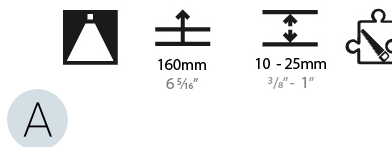

GENERAL

Series: Victory
Partner: Prolicht
Division: Architectural
Installation: Recessed
Product Type: Ceiling Recessed
Mounting Location: Ceiling
Light Distribution: Direct

PHYSICAL

Shape: Abstract
Length (mm): 1121
Length (in): 44 1/8
Width (mm): 1121
Width (in): 44 1/8
Height (mm): 150
Height (in): 5 7/8
Min. Recessing Depth (mm): 160
Min. Recessing Depth (in): 6 5/16
Weight (kg): 13.609
Weight (lbs): 29.94
Diffuser: PMMA - Opal or Micro-Prism
Fixture Finish: SSR / BKV / CWI / CRY / HAB / UFT / ITA / RUA / FTG / MYG / LOD / PUS / FRO / FUP / KIA / POP / BLS / SPG / MEY / GOH / CHC / COM / ABZ / JAG / OBR / MOS / ROR
Fixture Material: PMMA / Aluminum

ELECTRICAL

Lamp Type: LED (Zhaga Standard)
Input Wattage (W): 45
Total Output Wattage (W): 36 / 28.8 (3500K)
Dimming: Non-Dimming / Phase Dimming (120Vac only) / 0-10V Dimming
Driver Included: Yes
Driver Location: Integrated
Driver Type: Constant Current - 120 / 277Vac
Driver Class: Class 2
Input Voltage (V): 120 - 277
Constant Current (MA): 350 / 900 (3500K)

LED

Color Temperature (°K): 3000 / 3500 / 4000
Max. Delivered Lumen (lm): 4150 / 4302 / 4390
CRI: >80 CRI
Efficiency (%): 65
Lamp Life (hrs): 50000

OPTICAL

RATINGS AND CERTIFICATIONS

Certified By: Certified for North American Standards
IP rating: IP20