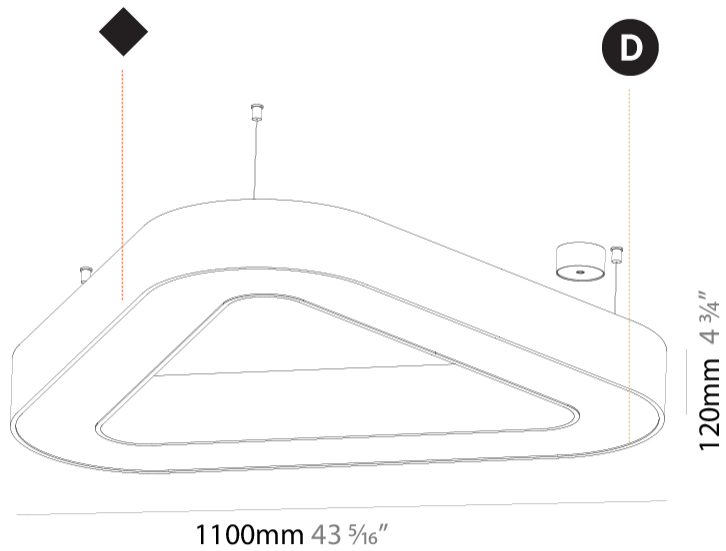

GENERAL

Series: Victory
Partner: Prolicht
Division: Architectural
Installation: Suspension
Product Type: Pendant
Mounting Location: Ceiling
Light Distribution: Direct

PHYSICAL

Shape: Abstract
Length (mm): 1100
Length (in): 43 ⁵/₁₆
Width (mm): 1100
Width (in): 43 ⁵/₁₆
Height (mm): 120
Height (in): 4 ³/₄
Max. Overall Height (mm): 2120
Max. Overall Height (in): 83 ⁷/₁₆
Weight (kg): 10.561
Weight (lbs): 23.23
Diffuser: [PMMA - Opal or Micro-Prism](#)
Fixture Finish: [SSR / BKV / CWI / CRY / HAB / UFT / ITA / RUA / FTG / MYG / LOD / PUS / FRO / FUP / KIA / POP / BLS / SPG / MEY / GOH / CHC / COM / ABZ / JAG / OBR / MOS / ROR](#)
Fixture Material: [PMMA / Aluminum](#)

ELECTRICAL

Lamp Type: LED (Zhaga Standard)
Input Wattage (W): 45
Total Output Wattage (W): 36 / 28.8 (3500K)
Dimming: [Non-Dimming / Phase Dimming (120Vac only) / 0-10V Dimming](#)
Driver Included: Yes
Driver Location: Integrated
Driver Type: Constant Current - 120 / 277Vac
Driver Class: Class 2
Input Voltage (V): 120 - 277
Constant Current (MA): 350 / 900 (3500K)

LED

[Color Temperature (°K): 3000 / 3500 / 4000](#)
Max. Delivered Lumen (lm): 4150 / 4302 / 43390
CRI: >80 CRI
Efficiency (%): 0.65
Lamp Life (hrs): 50000

OPTICAL

RATINGS AND CERTIFICATIONS

Certified By: Certified for North American Standards
IP rating: IP20