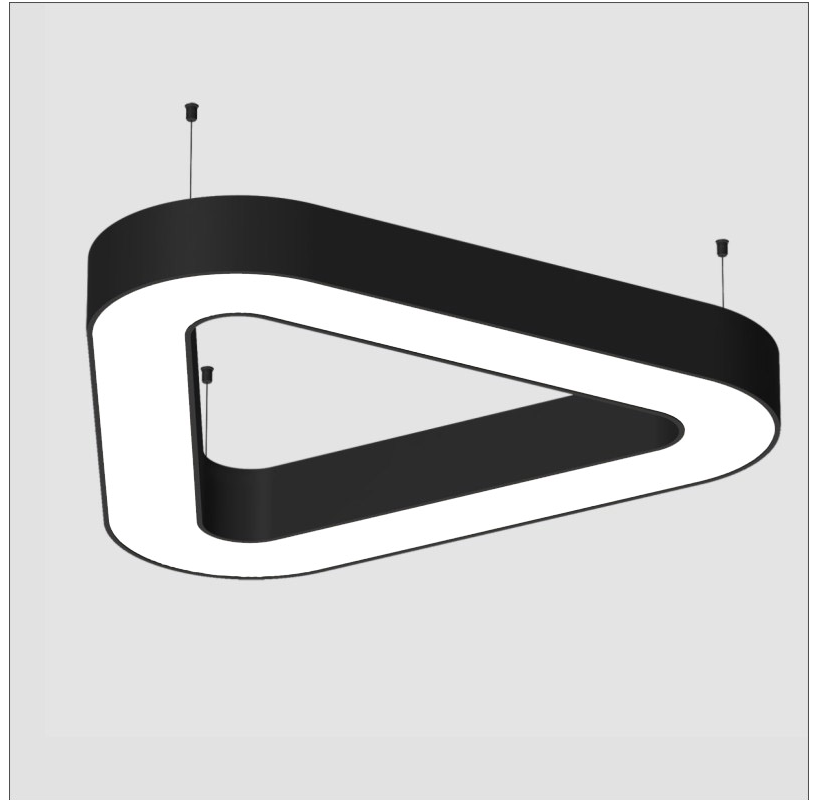

GENERAL

Series: Victory
Partner: Prolicht
Division: Architectural
Installation: Suspension
Product Type: Pendant
Mounting Location: Ceiling
Light Distribution: Direct

PHYSICAL

Shape: Abstract
Length (mm): 1100
Length (in): 43 ⁵/₁₆
Width (mm): 1100
Width (in): 43 ⁵/₁₆
Height (mm): 120
Height (in): 4 ³/₄
Max. Overall Height (mm): 2120
Max. Overall Height (in): 83 ⁷/₁₆
Weight (kg): 10.561
Weight (lbs): 23.23
Diffuser: [PMMA - Opal or Micro-Prism](#)
Fixture Finish: [SSR / BKV / CWI / CRY / HAB / UFT / ITA / RUA / FTG / MYG / LOD / PUS / FRO / FUP / KIA / POP / BLS / SPG / MEY / GOH / CHC / COM / ABZ / JAG / OBR / MOS / ROR](#)
Fixture Material: [PMMA / Aluminum](#)

ELECTRICAL

Lamp Type: LED (Zhaga Standard)
Input Wattage (W): 45
Total Output Wattage (W): 36 / 28.8 (3500K)
Dimming: [Non-Dimming / Phase Dimming (120Vac only) / 0-10V Dimming](#)
Driver Included: Yes
Driver Location: Integrated
Driver Type: Constant Current - 120 / 277Vac
Driver Class: Class 2
Input Voltage (V): 120 - 277
Constant Current (MA): 350 / 900 (3500K)

LED

[Color Temperature (°K): 3000 / 3500 / 4000](#)
Max. Delivered Lumen (lm): 4150 / 4302 / 43390
CRI: >80 CRI
Efficiency (%): 0.65
Lamp Life (hrs): 50000

OPTICAL

RATINGS AND CERTIFICATIONS

Certified By: Certified for North American Standards
IP rating: IP20