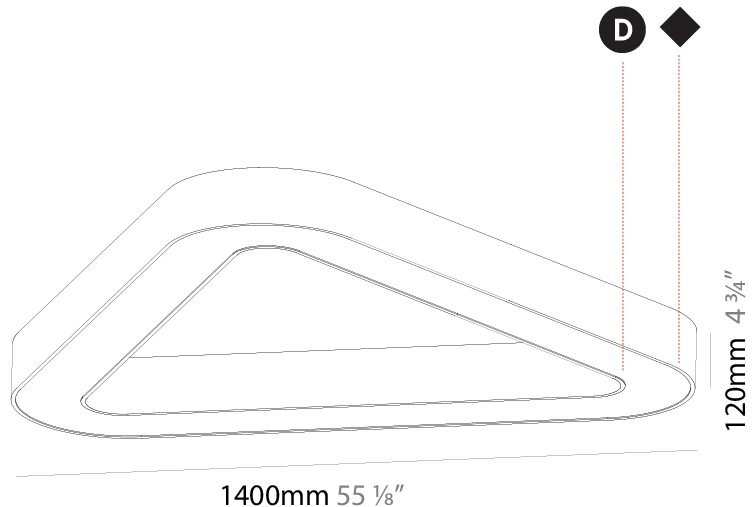

1. To build a product code in our configurator select the specify button on the base model # product page
2. To build a manual product code on this datasheet choose from the options listed below in blue font and add the suffix to the base model #

GENERAL

Series: Victory
Partner: Prolicht
Division: Architectural
Installation: Surface
Product Type: Ceiling Surface
Mounting Location: Ceiling
Light Distribution: Direct

PHYSICAL

Shape: Abstract
Length (mm): 1400
Length (in): 55 1/8
Width (mm): 1400
Width (in): 55 1/8
Height (mm): 120
Height (in): 4 3/4
Weight (kg): 15.2
Weight (lbs): 33.51
Diffuser: PMMA - Opal or Micro-Prism
Fixture Finish: SSR / BKV / CWI / CRY / HAB / UFT / ITA / RUA / FTG / MYG / LOD / PUS / FRO / FUP / KIA / POP / BLS / SPG / MEY / GOH / CHC / COM / ABZ / JAG / OBR / MOS / ROR
Fixture Material: PMMA / Aluminum

ELECTRICAL

Lamp Type: LED (Zhaga Standard)
Input Wattage (W): 60
Total Output Wattage (W): 48 / 38.4 (3500K)
Dimming: Non-Dimming / Phase Dimming (120Vac only) / 0-10V Dimming
Driver Included: Yes
Driver Location: Integrated
Driver Type: Constant Current - 120 / 277Vac
Driver Class: Class 2
Input Voltage (V): 120 - 277
Constant Current (MA): 350 / 1200 (3500K)

LED

Color Temperature (°K): 3000 / 3500 / 4000
Max. Delivered Lumen (lm): 5540 / 5733 / 5850
CRI: >80 CRI
Efficiency (%): 65
Lamp Life (hrs): 50000

OPTICAL

RATINGS AND CERTIFICATIONS

Certified By: Certified for North American Standards
IP rating: IP20