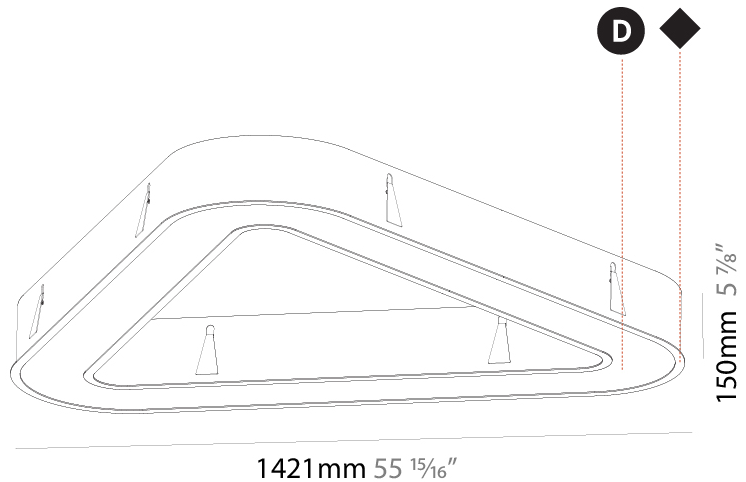

GENERAL

Series: Victory
Brand: Prolicht
Division: Architectural
Mounting Type: Recessed
Mounting Location: Ceiling
Subcategory: Ambient

PHYSICAL

Shape: Abstract
Length (mm): 1421
Length (in): 55 ¹⁵/₁₆
Width (mm): 1421
Width (in): 55 ¹⁵/₁₆
Height (mm): 150
Height (in): 5 ⁷/₈
Min. Recessing Depth (mm): 160
Min. Recessing Depth (in): 6 ⁵/₁₆
Light Distribution: Direct
Weight (kg): 17.995
Weight (lbs): 39.59
Diffuser: PMMA - Opal or Micro-Prism
Fixture Finish: SSR / BKV / CWI / CRY / HAB / UFT / ITA / RUA / FTG / MYG / LOD / PUS / FRO / FUP / KIA / POP / BLS / SPG / MEY / GOH / GUM / CHC / COM / ABZ / JAG / OBR / MOS / ROR
Fixture Material: Aluminum

ELECTRICAL

Lamp Type: LED (Zhaga Standard)
Input Wattage (W): 60
Total Output Wattage (W): 48 / 38.4 3500K
Dimming: Non-Dimming / Phase Dimming (120Vac only) / 0-10V Dimming
Driver Included: Yes
Driver Location: Integrated
Driver Type: Constant Current - 120 / 277Vac
Driver Class: Class 2
Input Voltage (V): 120 - 277
Constant Current (MA): 350 / 1200 (3500K)

LED

Color Temperature (°K): 3000 / 3500 / 4000
Max. Delivered Lumen (lm): 5540 / 5733 / 5850
CRI: >80 CRI
Efficiency (%): 65
Lamp Life (hrs): 50000

OPTICAL

RATINGS AND CERTIFICATIONS

Certified By: Certified for North American Standards
IP rating: IP20