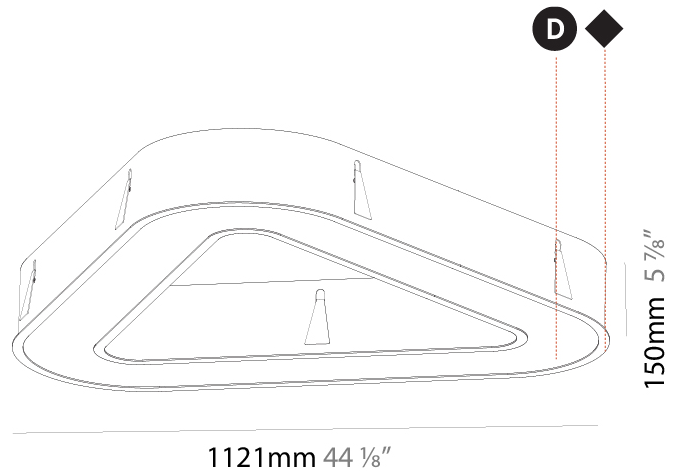

GENERAL

Series: Victory
Brand: Prolicht
Division: Architectural
Mounting Type: Recessed
Mounting Location: Ceiling
Subcategory: Ambient

PHYSICAL

Shape: Abstract
Length (mm): 1121
Length (in): 44 1/8
Width (mm): 1121
Width (in): 44 1/8
Height (mm): 150
Height (in): 5 7/8
Min. Recessing Depth (mm): 160
Min. Recessing Depth (in): 6 5/16
Light Distribution: Direct
Weight (kg): 13.609
Weight (lbs): 29.94
Diffuser: PMMA - Opal or Micro-Prism
Fixture Finish: SSR / BKV / CWI / CRY / HAB / UFT / ITA / RUA / FTG / MYG / LOD / PUS / FRO / FUP / KIA / POP / BLS / SPG / MEY / GOH / GUM / CHC / COM / ABZ / JAG / OBR / MOS / ROR
Fixture Material: Aluminum

ELECTRICAL

Lamp Type: LED (Zhaga Standard)
Input Wattage (W): 45
Total Output Wattage (W): 36 / 28.8 (3500K)
Dimming: Non-Dimming / Phase Dimming (120Vac only) / 0-10V Dimming
Driver Included: Yes
Driver Location: Integrated
Driver Type: Constant Current - 120 / 277Vac
Driver Class: Class 2
Input Voltage (V): 120 - 277
Constant Current (MA): 350 / 900 (3500K)

LED

Color Temperature (°K): 3000 / 3500 / 4000
Max. Delivered Lumen (lm): 4150 / 4302 / 4390
CRI: >80 CRI
Efficiency (%): 65
Lamp Life (hrs): 50000

OPTICAL

RATINGS AND CERTIFICATIONS

Certified By: Certified for North American Standards
IP rating: IP20