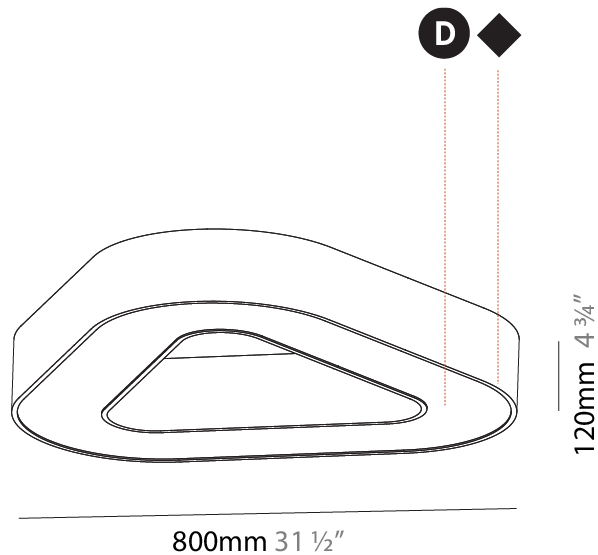

1. To build a product code in our configurator select the specify button on the base model # product page
2. To build a manual product code on this datasheet choose from the options listed below in blue font and add the suffix to the base model #

GENERAL

Series: Victory
Brand: Prolicht
Division: Architectural
Mounting Type: Surface
Mounting Location: Ceiling
Subcategory: Ambient

PHYSICAL

Shape: Abstract
Length (mm): 800
Length (in): 31 ½
Width (mm): 800
Width (in): 31 ½
Height (mm): 120
Height (in): 4 ¾
Light Distribution: Direct
Weight (kg): 7.67
Weight (lbs): 16.91
Diffuser: PMMA - Opal or Micro-Prism
Fixture Finish: SSR / BKV / CWI / CRY / HAB / UFT / ITA / RUA / FTG / MYG / LOD / PUS / FRO / FUP / KIA / POP / BLS / SPG / MEY / GOH / GUM / CHC / COM / ABZ / JAG / OBR / MOS / ROR
Fixture Material: Aluminum

ELECTRICAL

Lamp Type: LED (Zhaga Standard)
Input Wattage (W): 30
Total Output Wattage (W): 24 / 19.2 (3500K)
Dimming: Non-Dimming / Phase Dimming (120Vac only) / 0-10V Dimming
Driver Included: Yes
Driver Location: Integrated
Driver Type: Constant Current - 120 / 277Vac
Driver Class: Class 2
Input Voltage (V): 120 - 277
Constant Current (MA): 350 / 600 (3500K)

LED

Color Temperature (°K): 3000 / 3500 / 4000
Max. Delivered Lumen (lm): 2770 / 2862 / 2920
CRI: >80 CRI
Efficiency (%): 65
Lamp Life (hrs): 50000

OPTICAL

RATINGS AND CERTIFICATIONS

Certified By: Certified for North American Standards
IP rating: IP20