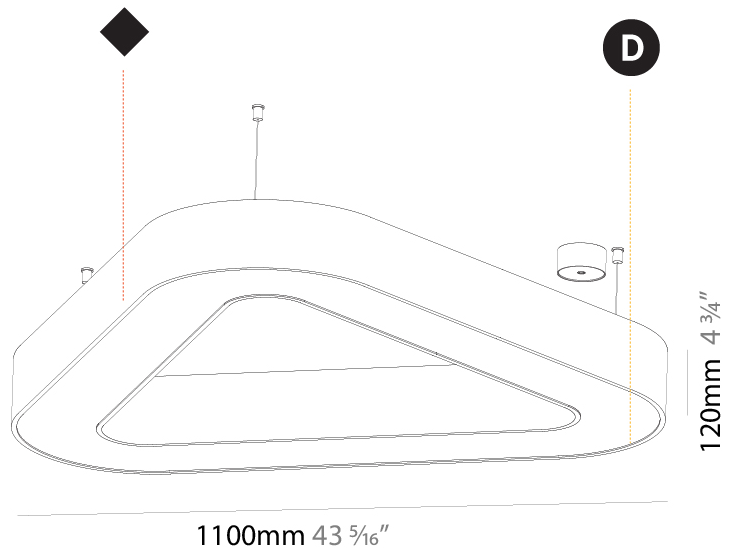

GENERAL

Series: Victory
Brand: Prolicht
Division: Architectural
Mounting Type: Suspension
Mounting Location: Ceiling
Subcategory: Ambient

PHYSICAL

Shape: Abstract
Length (mm): 1100
Length (in): 43 ⁵/₁₆
Width (mm): 1100
Width (in): 43 ⁵/₁₆
Height (mm): 120
Height (in): 4 ³/₄
Max. Overall Height (mm): 2120
Max. Overall Height (in): 83 ⁷/₁₆
Light Distribution: Direct / Indirect
Weight (kg): 10.819
Weight (lbs): 23.851
Diffuser: [PMMA - Opal or Micro-Prism](#)
Fixture Finish: [SSR / BKV / CWI / CRY / HAB / UFT / ITA / RUA / FTG / MYG / LOD / PUS / FRO / FUP / KIA / POP / BLS / SPG / MEY / GOH / GUM / CHC / COM / ABZ / JAG / OBR / MOS / ROR](#)
Fixture Material: Aluminum

ELECTRICAL

Lamp Type: LED (Zhaga Standard)
Input Wattage (W): 70
Total Output Wattage (W): 60 / 48 (3500K)
Dimming: [Non-Dimming / Phase Dimming (120Vac only) / 0-10V Dimming](#)
Driver Included: Yes
Driver Location: Integrated
Driver Type: Constant Current - 120 / 277Vac
Driver Class: Class 2
Input Voltage (V): 120 - 277
Constant Current (MA): 350 / 900/600 (3500K)

LED

[Color Temperature (°K): 3000 / 3500 / 4000](#)
Max. Delivered Lumen (lm): 4150 / 4302 / 4390 Direct / 3660 / 3783 / 3860 Indirect
CRI: >80 CRI
Efficiency (%): 70.9
Lamp Life (hrs): 50000

OPTICAL

RATINGS AND CERTIFICATIONS

Certified By: Certified for North American Standards
IP rating: IP20