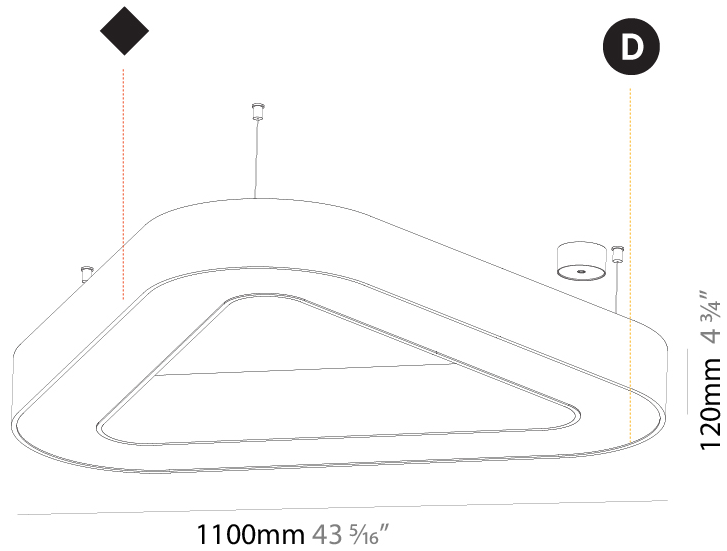

GENERAL

Series: Victory
Brand: Prolicht
Division: Architectural
Mounting Type: Suspension
Mounting Location: Ceiling
Subcategory: Ambient

PHYSICAL

Shape: Abstract
Length (mm): 1100
Length (in): 43 ⁵/₁₆
Width (mm): 1100
Width (in): 43 ⁵/₁₆
Height (mm): 120
Height (in): 4 ³/₄
Max. Overall Height (mm): 2120
Max. Overall Height (in): 83 ⁷/₁₆
Light Distribution: Direct
Weight (kg): 10.561
Weight (lbs): 23.23
Diffuser: [PMMA - Opal or Micro-Prism](#)
Fixture Finish: [SSR / BKV / CWI / CRY / HAB / UFT / ITA / RUA / FTG / MYG / LOD / PUS / FRO / FUP / KIA / POP / BLS / SPG / MEY / GOH / GUM / CHC / COM / ABZ / JAG / OBR / MOS / ROR](#)
Fixture Material: Aluminum

ELECTRICAL

Lamp Type: LED (Zhaga Standard)
Input Wattage (W): 45
Total Output Wattage (W): 36 / 28.8 (3500K)
Dimming: [Non-Dimming / Phase Dimming (120Vac only) / 0-10V Dimming](#)
Driver Included: Yes
Driver Location: Integrated
Driver Type: Constant Current - 120 / 277Vac
Driver Class: Class 2
Input Voltage (V): 120 - 277
Constant Current (MA): 350 / 900 (3500K)

LED

[Color Temperature (°K): 3000 / 3500 / 4000](#)
Max. Delivered Lumen (lm): 4150 / 4302 / 43390
CRI: >80 CRI
Efficiency (%): 0.65
Lamp Life (hrs): 50000

OPTICAL

RATINGS AND CERTIFICATIONS

Certified By: Certified for North American Standards
IP rating: IP20