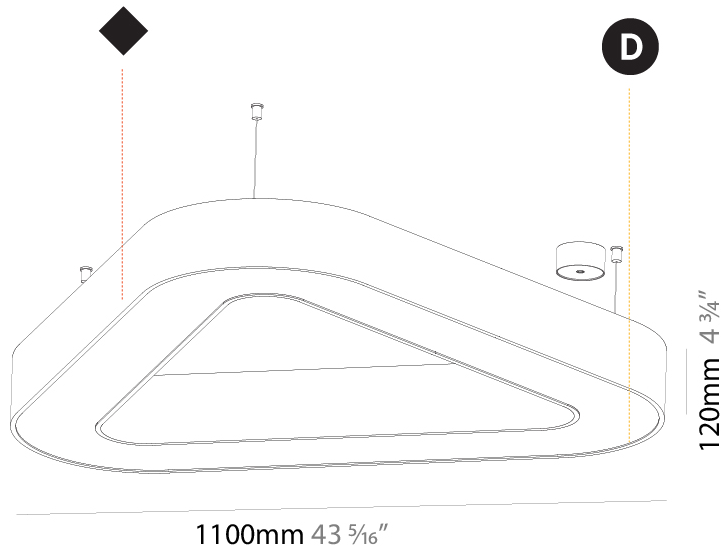

GENERAL

Series: Victory
Brand: Prolicht
Division: Architectural
Mounting Type: Suspension
Mounting Location: Ceiling
Subcategory: Ambient

PHYSICAL

Shape: Abstract
Length (mm): 1100
Length (in): 43 5/16
Width (mm): 1100
Width (in): 43 5/16
Height (mm): 120
Height (in): 4 3/4
Max. Overall Height (mm): 2120
Max. Overall Height (in): 83 7/16
Light Distribution: Direct
Weight (kg): 10.561
Weight (lbs): 23.23
Diffuser: [PMMA - Opal or Micro-Prism](#)
Fixture Finish: [SSR / BKV / CWI / CRY / HAB / UFT / ITA / RUA / FTG / MYG / LOD / PUS / FRO / FUP / KIA / POP / BLS / SPG / MEY / GOH / GUM / CHC / COM / ABZ / JAG / OBR / MOS / ROR](#)
Fixture Material: Aluminum

ELECTRICAL

Lamp Type: LED (Zhaga Standard)
Input Wattage (W): 45
Total Output Wattage (W): 36 / 28.8 (3500K)
Dimming: [Non-Dimming / Phase Dimming (120Vac only) / 0-10V Dimming](#)
Driver Included: Yes
Driver Location: Integrated
Driver Type: Constant Current - 120 / 277Vac
Driver Class: Class 2
Input Voltage (V): 120 - 277
Constant Current (MA): 350 / 900 (3500K)

LED

[Color Temperature (°K): 3000 / 3500 / 4000](#)
Max. Delivered Lumen (lm): 4150 / 4302 / 43390
CRI: >80 CRI
Efficiency (%): 0.65
Lamp Life (hrs): 50000

OPTICAL

RATINGS AND CERTIFICATIONS

Certified By: Certified for North American Standards
IP rating: IP20