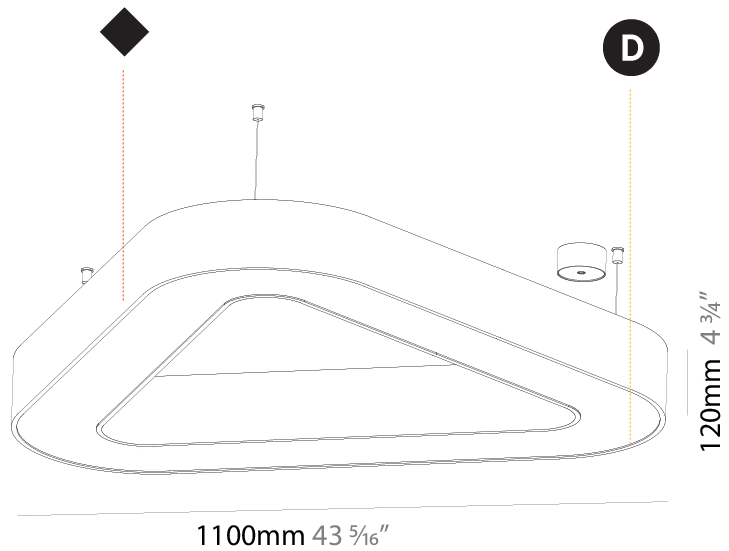

GENERAL

Series: Victory
Brand: Prolicht
Division: Architectural
Mounting Type: Suspension
Mounting Location: Ceiling
Subcategory: Ambient

PHYSICAL

Shape: Abstract
Length (mm): 1100
Length (in): 43 5/16
Width (mm): 1100
Width (in): 43 5/16
Height (mm): 120
Height (in): 4 3/4
Max. Overall Height (mm): 2120
Max. Overall Height (in): 83 7/16
Light Distribution: Direct / Indirect
Weight (kg): 10.819
Weight (lbs): 23.851
Diffuser: PMMA - Opal or Micro-Prism
Fixture Finish: SSR / BKV / CWI / CRY / HAB / UFT / ITA / RUA / FTG / MYG / LOD / PUS / FRO / FUP / KIA / POP / BLS / SPG / MEY / GOH / GUM / CHC / COM / ABZ / JAG / OBR / MOS / ROR
Fixture Material: Aluminum

ELECTRICAL

Lamp Type: LED (Zhaga Standard)
Input Wattage (W): 70
Total Output Wattage (W): 60 / 48 (3500K)
Dimming: Non-Dimming / Phase Dimming (120Vac only) / 0-10V Dimming
Driver Included: Yes
Driver Location: Integrated
Driver Type: Constant Current - 120 / 277Vac
Driver Class: Class 2
Input Voltage (V): 120 - 277
Constant Current (MA): 350 / 900/600 (3500K)

LED

Color Temperature (°K): 3000 / 3500 / 4000
Max. Delivered Lumen (lm): 4150 / 4302 / 4390 Direct / 3660 / 3783 / 3860 Indirect
CRI: >80 CRI
Efficiency (%): 70.9
Lamp Life (hrs): 50000

OPTICAL

RATINGS AND CERTIFICATIONS

Certified By: Certified for North American Standards
IP rating: IP20