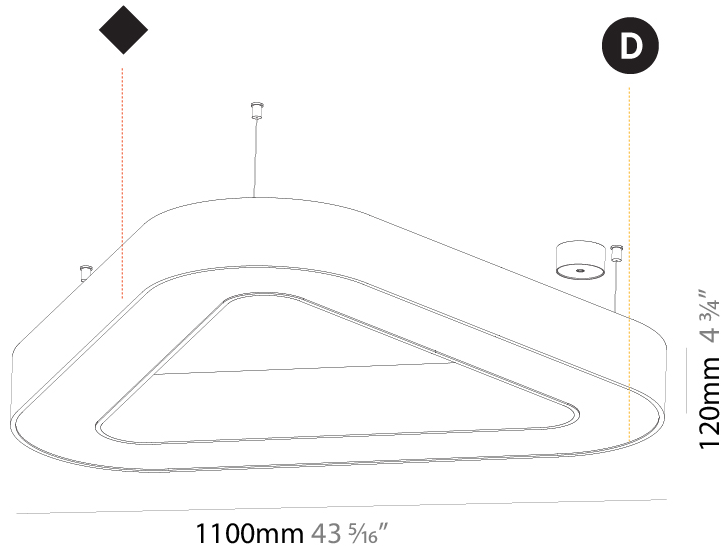

GENERAL

Series: Victory
Brand: Prolicht
Division: Architectural
Mounting Type: Suspension
Mounting Location: Ceiling
Subcategory: Ambient

PHYSICAL

Shape: Abstract
Length (mm): 1100
Length (in): 43 5/16
Width (mm): 1100
Width (in): 43 5/16
Height (mm): 120
Height (in): 4 3/4
Max. Overall Height (mm): 2120
Max. Overall Height (in): 83 7/16
Light Distribution: Direct / Indirect
Weight (kg): 10.819
Weight (lbs): 23.851
Diffuser: [PMMA - Opal or Micro-Prism](#)
Fixture Finish: [SSR / BKV / CWI / CRY / HAB / UFT / ITA / RUA / FTG / MYG / LOD / PUS / FRO / FUP / KIA / POP / BLS / SPG / MEY / GOH / GUM / CHC / COM / ABZ / JAG / OBR / MOS / ROR](#)
Fixture Material: Aluminum

ELECTRICAL

Lamp Type: LED (Zhaga Standard)
Input Wattage (W): 70
Total Output Wattage (W): 60 / 48 (3500K)
Dimming: [Non-Dimming / Phase Dimming (120Vac only) / 0-10V Dimming](#)
Driver Included: Yes
Driver Location: Integrated
Driver Type: Constant Current - 120 / 277Vac
Driver Class: Class 2
Input Voltage (V): 120 - 277
Constant Current (MA): 350 / 900/600 (3500K)

LED

[Color Temperature (°K): 3000 / 3500 / 4000](#)
Max. Delivered Lumen (lm): 4150 / 4302 / 4390 Direct / 3660 / 3783 / 3860 Indirect
CRI: >80 CRI
Efficiency (%): 70.9
Lamp Life (hrs): 50000

OPTICAL

RATINGS AND CERTIFICATIONS

Certified By: Certified for North American Standards
IP rating: IP20