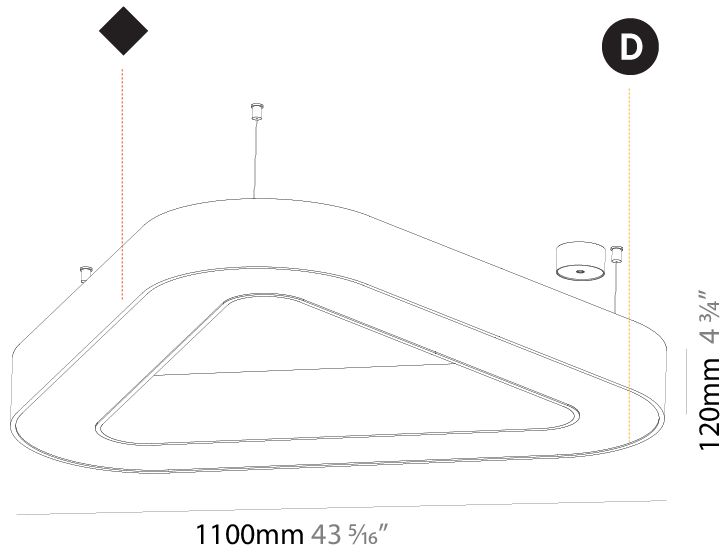

GENERAL

Series: Victory
Brand: Prolicht
Division: Architectural
Mounting Type: Suspension
Mounting Location: Ceiling
Subcategory: Ambient

PHYSICAL

Shape: Abstract
Length (mm): 1100
Length (in): 43 5/16
Width (mm): 1100
Width (in): 43 5/16
Height (mm): 120
Height (in): 4 3/4
Max. Overall Height (mm): 2120
Max. Overall Height (in): 83 7/16
Light Distribution: Direct
Weight (kg): 10.561
Weight (lbs): 23.23
Diffuser: PMMA - Opal or Micro-Prism
Fixture Finish: SSR / BKV / CWI / CRY / HAB / UFT / ITA / RUA / FTG / MYG / LOD / PUS / FRO / FUP / KIA / POP / BLS / SPG / MEY / GOH / GUM / CHC / COM / ABZ / JAG / OBR / MOS / ROR
Fixture Material: Aluminum

ELECTRICAL

Lamp Type: LED (Zhaga Standard)
Input Wattage (W): 45
Total Output Wattage (W): 36 / 28.8 (3500K)
Dimming: Non-Dimming / Phase Dimming (120Vac only) / 0-10V Dimming
Driver Included: Yes
Driver Location: Integrated
Driver Type: Constant Current - 120 / 277Vac
Driver Class: Class 2
Input Voltage (V): 120 - 277
Constant Current (MA): 350 / 900 (3500K)

LED

Color Temperature (°K): 3000 / 3500 / 4000
Max. Delivered Lumen (lm): 4150 / 4302 / 43390
CRI: >80 CRI
Efficiency (%): 0.65
Lamp Life (hrs): 50000

OPTICAL

RATINGS AND CERTIFICATIONS

Certified By: Certified for North American Standards
IP rating: IP20