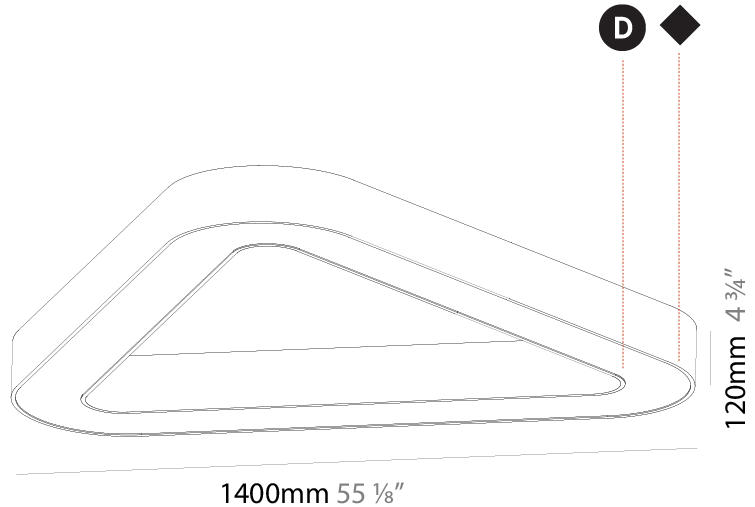

1. To build a product code in our configurator select the specify button on the base model # product page
2. To build a manual product code on this datasheet choose from the options listed below in blue font and add the suffix to the base model #

GENERAL

Series: Victory
Brand: Prolicht
Division: Architectural
Mounting Type: Surface
Mounting Location: Ceiling
Subcategory: Ambient

PHYSICAL

Shape: Abstract
Length (mm): 1400
Length (in): 55 1/8
Width (mm): 1400
Width (in): 55 1/8
Height (mm): 120
Height (in): 4 3/4
Light Distribution: Direct
Weight (kg): 15.2
Weight (lbs): 33.51
Diffuser: PMMA - Opal or Micro-Prism
Fixture Finish: SSR / BKV / CWI / CRY / HAB / UFT / ITA / RUA / FTG / MYG / LOD / PUS / FRO / FUP / KIA / POP / BLS / SPG / MEY / GOH / GUM / CHC / COM / ABZ / JAG / OBR / MOS / ROR
Fixture Material: Aluminum

ELECTRICAL

Lamp Type: LED (Zhaga Standard)
Input Wattage (W): 60
Total Output Wattage (W): 48 / 38.4 (3500K)
Dimming: Non-Dimming / Phase Dimming (120Vac only) / 0-10V Dimming
Driver Included: Yes
Driver Location: Integrated
Driver Type: Constant Current - 120 / 277Vac
Driver Class: Class 2
Input Voltage (V): 120 - 277
Constant Current (MA): 350 / 1200 (3500K)

LED

Color Temperature (°K): 3000 / 3500 / 4000
Max. Delivered Lumen (lm): 5540 / 5733 / 5850
CRI: >80 CRI
Efficiency (%): 65
Lamp Life (hrs): 50000

OPTICAL

RATINGS AND CERTIFICATIONS

Certified By: Certified for North American Standards
IP rating: IP20