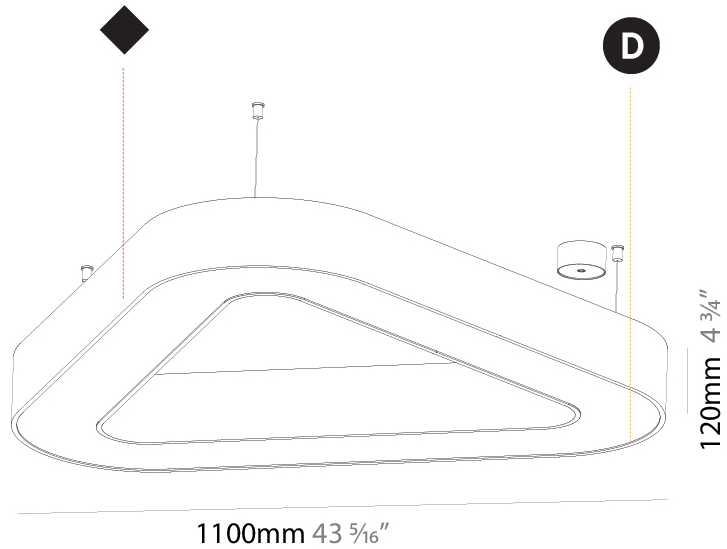

GENERAL

Series: Victory
Brand: Prolicht
Division: Architectural
Mounting Type: Suspension
Mounting Location: Ceiling
Subcategory: Ambient

PHYSICAL

Shape: Abstract
Length (mm): 1100
Length (in): 43 5/16
Width (mm): 1100
Width (in): 43 5/16
Height (mm): 120
Height (in): 4 3/4
Max. Overall Height (mm): 2120
Max. Overall Height (in): 83 7/16
Light Distribution: Direct / Indirect
Weight (kg): 10.819
Weight (lbs): 23.851
Diffuser: PMMA - Opal or Micro-Prism
Fixture Finish: SSR / BKV / CWI / CRY / HAB / UFT / ITA / RUA / FTG / MYG / LOD / PUS / FRO / FUP / KIA / POP / BLS / SPG / MEY / GOH / GUM / CHC / COM / ABZ / JAG / OBR / MOS / ROR
Fixture Material: Aluminum

ELECTRICAL

Lamp Type: LED (Zhaga Standard)
Input Wattage (W): 70
Total Output Wattage (W): 60 / 48 (3500K)
Dimming: Non-Dimming / Phase Dimming (120Vac only) / 0-10V Dimming
Driver Included: Yes
Driver Location: Integrated
Driver Type: Constant Current - 120 / 277Vac
Driver Class: Class 2
Input Voltage (V): 120 - 277
Constant Current (MA): 350 / 900/600 (3500K)

LED

Color Temperature (°K): 3000 / 3500 / 4000
Max. Delivered Lumen (lm): 4150 / 4302 / 4390 Direct / 3660 / 3783 / 3860 Indirect
CRI: >80 CRI
Efficiency (%): 70.9
Lamp Life (hrs): 50000

OPTICAL

RATINGS AND CERTIFICATIONS

Certified By: Certified for North American Standards
IP rating: IP20