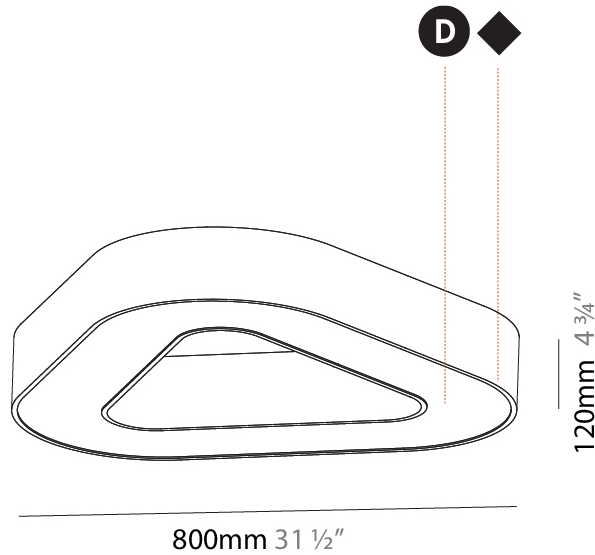

1. To build a product code in our configurator select the specify button on the base model # product page
2. To build a manual product code on this datasheet choose from the options listed below in blue font and add the suffix to the base model #

GENERAL

Series: Victory
Brand: Prolicht
Division: Architectural
Mounting Type: Surface
Mounting Location: Ceiling
Subcategory: Ambient

PHYSICAL

Shape: Abstract
Length (mm): 800
Length (in): 31 ½
Width (mm): 800
Width (in): 31 ½
Height (mm): 120
Height (in): 4 ¾
Light Distribution: Direct
Weight (kg): 7.67
Weight (lbs): 16.91
Diffuser: PMMA - Opal or Micro-Prism
Fixture Finish: SSR / BKV / CWI / CRY / HAB / UFT / ITA / RUA / FTG / MYG / LOD / PUS / FRO / FUP / KIA / POP / BLS / SPG / MEY / GOH / GUM / CHC / COM / ABZ / JAG / OBR / MOS / ROR
Fixture Material: Aluminum

ELECTRICAL

Lamp Type: LED (Zhaga Standard)
Input Wattage (W): 30
Total Output Wattage (W): 24 / 19.2 (3500K)
Dimming: Non-Dimming / Phase Dimming (120Vac only) / 0-10V Dimming
Driver Included: Yes
Driver Location: Integrated
Driver Type: Constant Current - 120 / 277Vac
Driver Class: Class 2
Input Voltage (V): 120 - 277
Constant Current (MA): 350 / 600 (3500K)

LED

Color Temperature (°K): 3000 / 3500 / 4000
Max. Delivered Lumen (lm): 2770 / 2862 / 2920
CRI: >80 CRI
Efficiency (%): 65
Lamp Life (hrs): 50000

OPTICAL

RATINGS AND CERTIFICATIONS

Certified By: Certified for North American Standards
IP rating: IP20