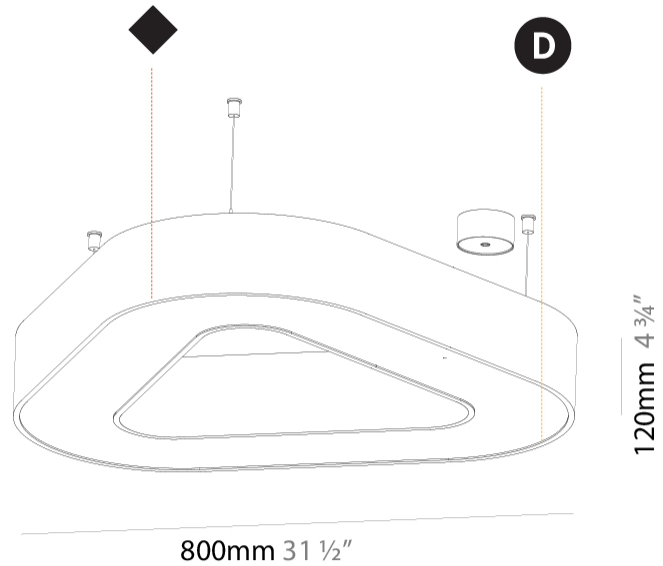

GENERAL

Series: Victory
Brand: Prolicht
Division: Architectural
Mounting Type: Suspension
Mounting Location: Ceiling
Subcategory: Ambient

PHYSICAL

Shape: Abstract
Length (mm): 800
Length (in): 31 1/2
Width (mm): 800
Width (in): 31 1/2
Height (mm): 120
Height (in): 4 3/4
Max. Overall Height (mm): 2120
Max. Overall Height (in): 83 7/16
Light Distribution: Direct
Weight (kg): 8.317
Weight (lbs): 18.30
Diffuser: [PMMA - opal or micro-prism](#)
Fixture Finish: [SSR / BKV / CWI / CRY / HAB / UFT / ITA / RUA / FTG / MYG / LOD / PUS / FRO / FUP / KIA / POP / BLS / SPG / MEY / GOH / GUM / CHC / COM / ABZ / JAG / OBR / MOS / ROR](#)
Fixture Material: Aluminum

ELECTRICAL

Lamp Type: LED (Zhaga Standard)
Input Wattage (W): 30
Total Output Wattage (W): 24 / 19.2 (3500K)
Dimming: [Non-Dimming / Phase Dimming (120Vac only) / 0-10V Dimming](#)
Driver Included: Yes
Driver Location: Integrated
Driver Type: Constant Current - 120 / 277Vac
Driver Class: Class 2
Input Voltage (V): 120 - 277
Constant Current (MA): 350 / 600 (3500K)

LED

[Color Temperature (°K): 3000 / 3500 / 4000](#)
Max. Delivered Lumen (lm): 2770 / 2862 / 2920
CRI: >80 CRI
Efficiency (%): 65
Lamp Life (hrs): 50000

OPTICAL

RATINGS AND CERTIFICATIONS

Certified By: Certified for North American Standards
IP rating: IP20