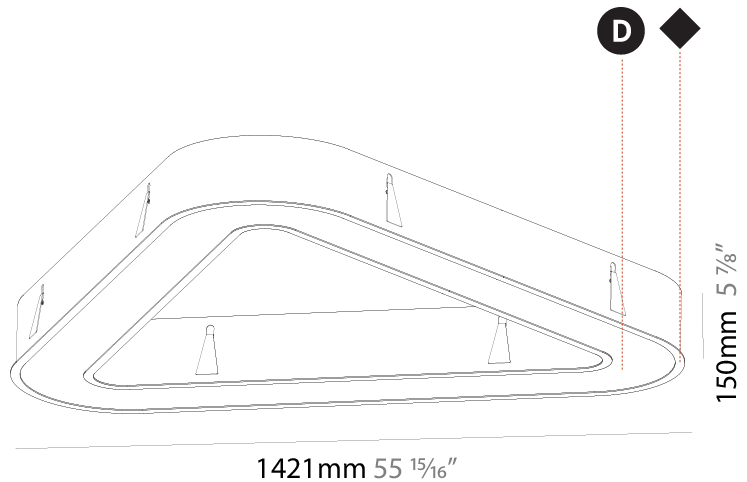

GENERAL

Series: Victory
Brand: Prolicht
Division: Architectural
Mounting Type: Recessed
Mounting Location: Ceiling
Subcategory: Ambient

PHYSICAL

Shape: Abstract
Length (mm): 1421
Length (in): 55 ¹⁵/₁₆
Width (mm): 1421
Width (in): 55 ¹⁵/₁₆
Height (mm): 150
Height (in): 5 ⁷/₈
Min. Recessing Depth (mm): 160
Min. Recessing Depth (in): 6 ⁵/₁₆
Light Distribution: Direct
Weight (kg): 17.995
Weight (lbs): 39.59
Diffuser: PMMA - Opal or Micro-Prism
Fixture Finish: SSR / BKV / CWI / CRY / HAB / UFT / ITA / RUA / FTG / MYG / LOD / PUS / FRO / FUP / KIA / POP / BLS / SPG / MEY / GOH / GUM / CHC / COM / ABZ / JAG / OBR / MOS / ROR
Fixture Material: Aluminum

ELECTRICAL

Lamp Type: LED (Zhaga Standard)
Input Wattage (W): 60
Total Output Wattage (W): 48 / 38.4 3500K
Dimming: Non-Dimming / Phase Dimming (120Vac only) / 0-10V Dimming
Driver Included: Yes
Driver Location: Integrated
Driver Type: Constant Current - 120 / 277Vac
Driver Class: Class 2
Input Voltage (V): 120 - 277
Constant Current (MA): 350 / 1200 (3500K)

LED

Color Temperature (°K): 3000 / 3500 / 4000
Max. Delivered Lumen (lm): 5540 / 5733 / 5850
CRI: >80 CRI
Efficiency (%): 65
Lamp Life (hrs): 50000

OPTICAL

RATINGS AND CERTIFICATIONS

Certified By: Certified for North American Standards
IP rating: IP20