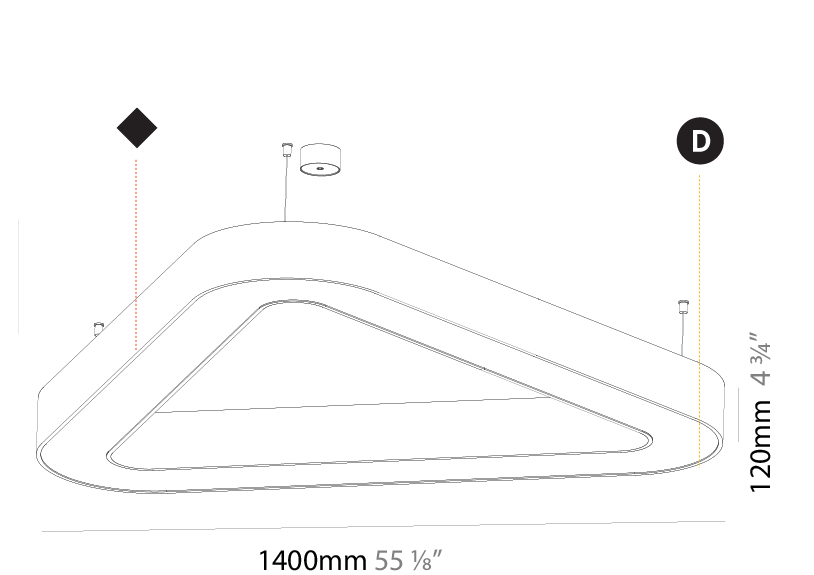

GENERAL

Series: Victory
Brand: Prolicht
Division: Architectural
Mounting Type: Suspension
Mounting Location: Ceiling
Subcategory: Ambient

PHYSICAL

Shape: Abstract
Length (mm): 1400
Length (in): 55 1/8
Width (mm): 1400
Width (in): 55 1/8
Height (mm): 120
Height (in): 4 3/4
Max. Overall Height (mm): 2120
Max. Overall Height (in): 83 7/16
Light Distribution: Direct
Weight (kg): 13.892
Weight (lbs): 30.56
Diffuser: PMMA - Opal or Micro-Prism
Fixture Finish: SSR / BKV / CWI / CRY / HAB / UFT / ITA / RUA / FTG / MYG / LOD / PUS / FRO / FUP / KIA / POP / BLS / SPG / MEY / GOH / GUM / CHC / COM / ABZ / JAG / OBR / MOS / ROR
Fixture Material: Aluminum

ELECTRICAL

Lamp Type: LED (Zhaga Standard)
Input Wattage (W): 60
Total Output Wattage (W): 48 / 38.4 (3500K)
Dimming: Non-Dimming / Phase Dimming (120Vac only) / 0-10V Dimming
Driver Included: Yes
Driver Location: Integrated
Driver Type: Constant Current - 120 / 277Vac
Driver Class: Class 2
Input Voltage (V): 120 - 277
Constant Current (MA): 350 / 1200 (3500K)

LED

Color Temperature (°K): 3000 / 3500 / 4000
Max. Delivered Lumen (lm): 5540 / 5733 / 5850
CRI: >80 CRI
Efficiency (%): 0.65
Lamp Life (hrs): 50000

OPTICAL

RATINGS AND CERTIFICATIONS

Certified By: Certified for North American Standards
IP rating: IP20