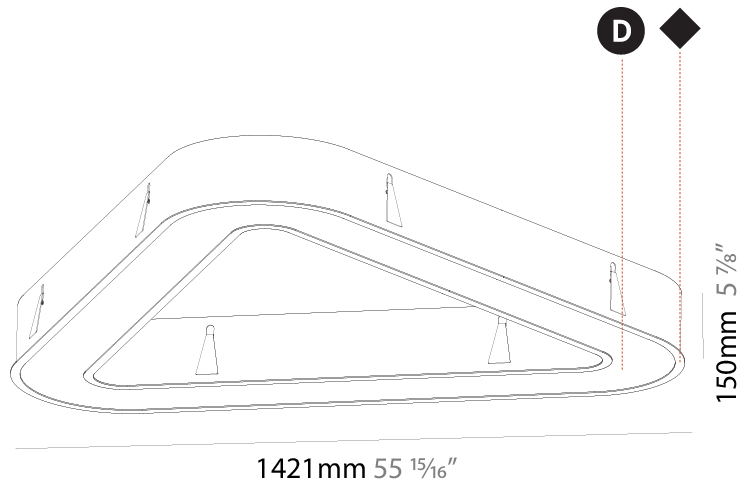

GENERAL

Series: Victory
Brand: Prolicht
Division: Architectural
Mounting Type: Recessed
Mounting Location: Ceiling
Subcategory: Ambient

PHYSICAL

Shape: Abstract
Length (mm): 1421
Length (in): 55 ¹⁵/₁₆
Width (mm): 1421
Width (in): 55 ¹⁵/₁₆
Height (mm): 150
Height (in): 5 ⁷/₈
Min. Recessing Depth (mm): 160
Min. Recessing Depth (in): 6 ⁵/₁₆
Light Distribution: Direct
Weight (kg): 17.995
Weight (lbs): 39.59
Diffuser: PMMA - Opal or Micro-Prism
Fixture Finish: SSR / BKV / CWI / CRY / HAB / UFT / ITA / RUA / FTG / MYG / LOD / PUS / FRO / FUP / KIA / POP / BLS / SPG / MEY / GOH / GUM / CHC / COM / ABZ / JAG / OBR / MOS / ROR
Fixture Material: Aluminum

ELECTRICAL

Lamp Type: LED (Zhaga Standard)
Input Wattage (W): 60
Total Output Wattage (W): 48 / 38.4 3500K
Dimming: Non-Dimming / Phase Dimming (120Vac only) / 0-10V Dimming
Driver Included: Yes
Driver Location: Integrated
Driver Type: Constant Current - 120 / 277Vac
Driver Class: Class 2
Input Voltage (V): 120 - 277
Constant Current (MA): 350 / 1200 (3500K)

LED

Color Temperature (°K): 3000 / 3500 / 4000
Max. Delivered Lumen (lm): 5540 / 5733 / 5850
CRI: >80 CRI
Efficiency (%): 65
Lamp Life (hrs): 50000

OPTICAL

RATINGS AND CERTIFICATIONS

Certified By: Certified for North American Standards
IP rating: IP20