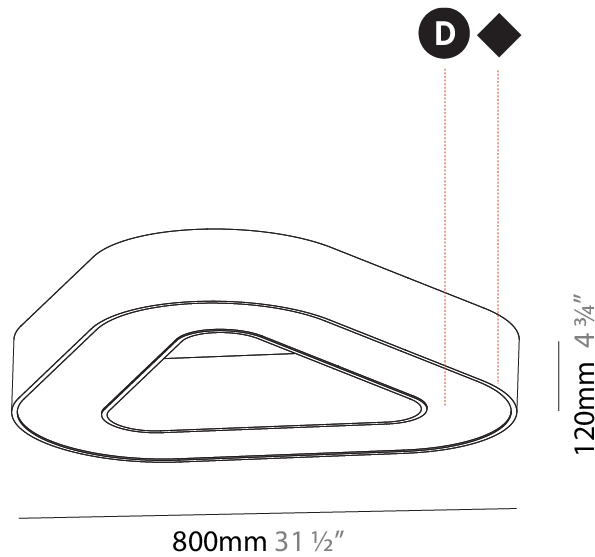

1. To build a product code in our configurator select the specify button on the base model # product page
2. To build a manual product code on this datasheet choose from the options listed below in blue font and add the suffix to the base model #

GENERAL

Series: Victory
Brand: Prolicht
Division: Architectural
Mounting Type: Surface
Mounting Location: Ceiling
Subcategory: Ambient

PHYSICAL

Shape: Abstract
Length (mm): 800
Length (in): 31 1/2
Width (mm): 800
Width (in): 31 1/2
Height (mm): 120
Height (in): 4 3/4
Light Distribution: Direct
Weight (kg): 7.67
Weight (lbs): 16.91
Diffuser: PMMA - Opal or Micro-Prism
Fixture Finish: SSR / BKV / CWI / CRY / HAB / UFT / ITA / RUA / FTG / MYG / LOD / PUS / FRO / FUP / KIA / POP / BLS / SPG / MEY / GOH / GUM / CHC / COM / ABZ / JAG / OBR / MOS / ROR
Fixture Material: Aluminum

ELECTRICAL

Lamp Type: LED (Zhaga Standard)
Input Wattage (W): 30
Total Output Wattage (W): 24 / 19.2 (3500K)
Dimming: Non-Dimming / Phase Dimming (120Vac only) / 0-10V Dimming
Driver Included: Yes
Driver Location: Integrated
Driver Type: Constant Current - 120 / 277Vac
Driver Class: Class 2
Input Voltage (V): 120 - 277
Constant Current (MA): 350 / 600 (3500K)

LED

Color Temperature (°K): 3000 / 3500 / 4000
Max. Delivered Lumen (lm): 2770 / 2862 / 2920
CRI: >80 CRI
Efficiency (%): 65
Lamp Life (hrs): 50000

OPTICAL

RATINGS AND CERTIFICATIONS

Certified By: Certified for North American Standards
IP rating: IP20