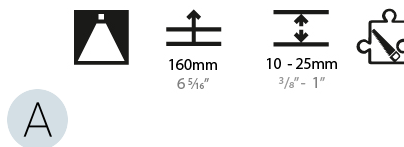

GENERAL

Series: Victory
Brand: Prolicht
Division: Architectural
Mounting Type: Recessed
Mounting Location: Ceiling
Subcategory: Ambient

PHYSICAL

Shape: Abstract
Length (mm): 821
Length (in): 32 5/16
Width (mm): 821
Width (in): 32 5/16
Height (mm): 150
Height (in): 5 7/8
Min. Recessing Depth (mm): 160
Min. Recessing Depth (in): 6 5/16
Light Distribution: Direct
Weight (kg): 8.969
Weight (lbs): 19.73
Diffuser: PMMA - Opal or Micro-Prism
Fixture Finish: SSR / BKV / CWI / CRY / HAB / UFT / ITA / RUA / FTG / MYG / LOD / PUS / FRO / FUP / KIA / POP / BLS / SPG / MEY / GOH / GUM / CHC / COM / ABZ / JAG / OBR / MOS / ROR
Fixture Material: Aluminum

ELECTRICAL

Lamp Type: LED (Zhaga Standard)
Input Wattage (W): 30
Total Output Wattage (W): 24 / 19.2 (3500K)
Dimming: Non-Dimming / Phase Dimming (120Vac only) / 0-10V Dimming
Driver Included: Yes
Driver Location: Integrated
Driver Type: Constant Current - 120 / 277Vac
Driver Class: Class 2
Input Voltage (V): 120 - 277
Constant Current (MA): 350 / 600 (3500K)

LED

Color Temperature (°K): 3000 / 3500 / 4000
Max. Delivered Lumen (lm): 2770
CRI: >80 CRI
Efficiency (%): 65
Lamp Life (hrs): 50000

OPTICAL

RATINGS AND CERTIFICATIONS

Certified By: Certified for North American Standards
IP rating: IP20