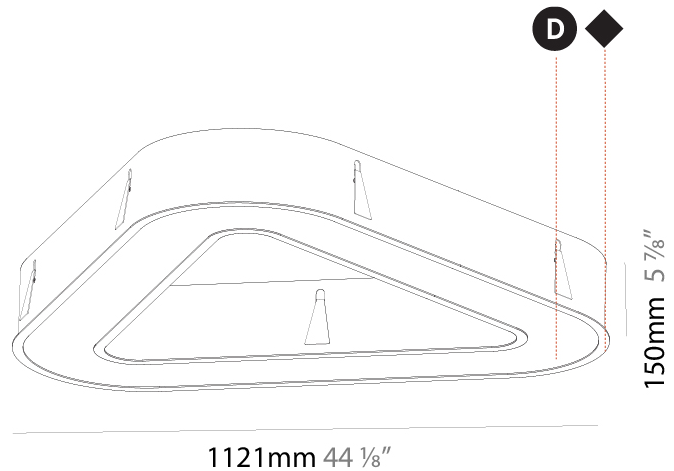

GENERAL

Series: Victory
Brand: Prolicht
Division: Architectural
Mounting Type: Recessed
Mounting Location: Ceiling
Subcategory: Ambient

PHYSICAL

Shape: Abstract
Length (mm): 1121
Length (in): 44 1/8
Width (mm): 1121
Width (in): 44 1/8
Height (mm): 150
Height (in): 5 7/8
Min. Recessing Depth (mm): 160
Min. Recessing Depth (in): 6 5/16
Light Distribution: Direct
Weight (kg): 13.609
Weight (lbs): 29.94
Diffuser: [PMMA - Opal or Micro-Prism](#)
Fixture Finish: [SSR / BKV / CWI / CRY / HAB / UFT / ITA / RUA / FTG / MYG / LOD / PUS / FRO / FUP / KIA / POP / BLS / SPG / MEY / GOH / GUM / CHC / COM / ABZ / JAG / OBR / MOS / ROR](#)
Fixture Material: Aluminum

ELECTRICAL

Lamp Type: LED (Zhaga Standard)
Input Wattage (W): 45
Total Output Wattage (W): 36 / 28.8 (3500K)
Dimming: [Non-Dimming / Phase Dimming (120Vac only) / 0-10V Dimming](#)
Driver Included: Yes
Driver Location: Integrated
Driver Type: Constant Current - 120 / 277Vac
Driver Class: Class 2
Input Voltage (V): 120 - 277
Constant Current (MA): 350 / 900 (3500K)

LED

[Color Temperature (°K): 3000 / 3500 / 4000](#)
Max. Delivered Lumen (lm): 4150 / 4302 / 4390
CRI: >80 CRI
Efficiency (%): 65
Lamp Life (hrs): 50000

OPTICAL

RATINGS AND CERTIFICATIONS

Certified By: Certified for North American Standards
IP rating: IP20