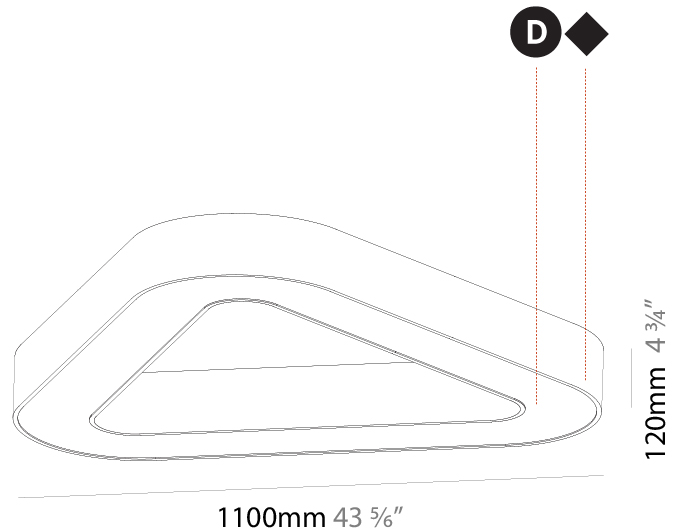

1. To build a product code in our configurator select the specify button on the base model # product page
2. To build a manual product code on this datasheet choose from the options listed below in blue font and add the suffix to the base model #

GENERAL

Series: Victory
Brand: Prolicht
Division: Architectural
Mounting Type: Surface
Mounting Location: Ceiling
Subcategory: Ambient

PHYSICAL

Shape: Abstract
Length (mm): 1100
Length (in): 43 ⁵/₁₆
Width (mm): 1100
Width (in): 43 ⁵/₁₆
Height (mm): 120
Height (in): 4 ³/₄
Light Distribution: Direct
Weight (kg): 10.20
Weight (lbs): 22.48
Diffuser: PMMA - Opal or Micro-Prism
Fixture Finish: SSR / BKV / CWI / CRY / HAB / UFT / ITA / RUA / FTG / MYG / LOD / PUS / FRO / FUP / KIA / POP / BLS / SPG / MEY / GOH / GUM / CHC / COM / ABZ / JAG / OBR / MOS / ROR
Fixture Material: Aluminum

ELECTRICAL

Lamp Type: LED (Zhaga Standard)
Input Wattage (W): 45
Total Output Wattage (W): 36 / 28.8 (3500K)
Dimming: Non-Dimming / Phase Dimming (120Vac only) / 0-10V Dimming
Driver Included: Yes
Driver Location: Integrated
Driver Type: Constant Current - 120 / 277Vac
Driver Class: Class 2
Input Voltage (V): 120 - 277
Constant Current (MA): 350 / 900 (3500K)

LED

Color Temperature (°K): 3000 / 3500 / 4000
Max. Delivered Lumen (lm): 4150 / 4302 / 4390
CRI: >80 CRI
Efficiency (%): 65
Lamp Life (hrs): 50000

OPTICAL

RATINGS AND CERTIFICATIONS

Certified By: Certified for North American Standards
IP rating: IP20