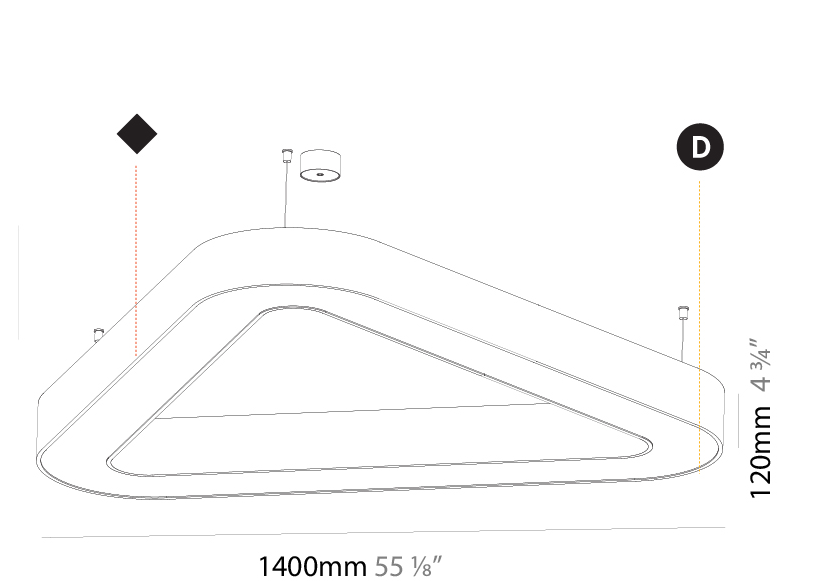

GENERAL

Series: Victory
Brand: Prolicht
Division: Architectural
Mounting Type: Suspension
Mounting Location: Ceiling
Subcategory: Ambient

PHYSICAL

Shape: Abstract
Length (mm): 1400
Length (in): 55 1/8
Width (mm): 1400
Width (in): 55 1/8
Height (mm): 120
Height (in): 4 3/4
Max. Overall Height (mm): 2120
Max. Overall Height (in): 83 7/16
Light Distribution: Direct / Indirect
Weight (kg): 14.359
Weight (lbs): 31.66
Diffuser: PMMA - Opal or Micro-Prism
Fixture Finish: SSR / BKV / CWI / CRY / HAB / UFT / ITA / RUA / FTG / MYG / LOD / PUS / FRO / FUP / KIA / POP / BLS / SPG / MEY / GOH / GUM / CHC / COM / ABZ / JAG / OBR / MOS / ROR
Fixture Material: Aluminum

ELECTRICAL

Lamp Type: LED (Zhaga Standard)
Input Wattage (W): 105
Total Output Wattage (W): 84 / 57.6 (3500K)
Dimming: Non-Dimming / Phase Dimming (120Vac only) / 0-10V Dimming
Driver Included: Yes
Driver Location: Integrated
Driver Type: Constant Current - 120 / 277Vac
Driver Class: Class 2
Input Voltage (V): 120 - 277
Constant Current (MA): 350 / 1200/600 (3500K)

LED

Color Temperature (°K): 3000 / 3500 / 4000
Max. Delivered Lumen (lm): 5540 / 5733 / 5850 Direct / 3830 / 3969 / 4050 Indirect
CRI: >80 CRI
Efficiency (%): 69.8
Lamp Life (hrs): 50000

OPTICAL

RATINGS AND CERTIFICATIONS

Certified By: Certified for North American Standards
IP rating: IP20