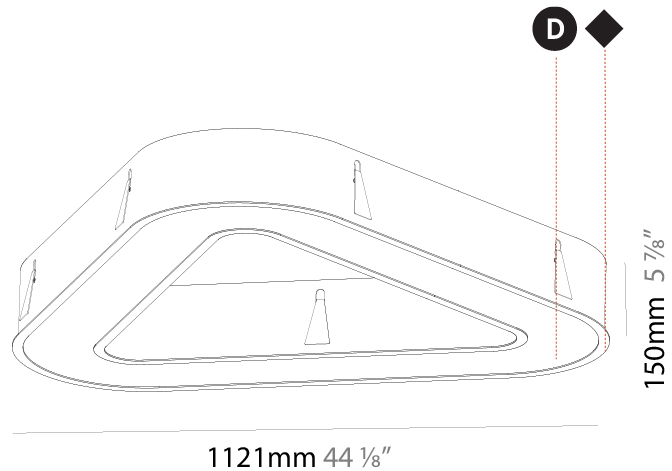

GENERAL

Series: Victory
Brand: Prolicht
Division: Architectural
Mounting Type: Recessed
Mounting Location: Ceiling
Subcategory: Ambient

PHYSICAL

Shape: Abstract
Length (mm): 1121
Length (in): 44 1/8
Width (mm): 1121
Width (in): 44 1/8
Height (mm): 150
Height (in): 5 7/8
Min. Recessing Depth (mm): 160
Min. Recessing Depth (in): 6 5/16
Light Distribution: Direct
Weight (kg): 13.609
Weight (lbs): 29.94
Diffuser: PMMA - Opal or Micro-Prism
Fixture Finish: SSR / BKV / CWI / CRY / HAB / UFT / ITA / RUA / FTG / MYG / LOD / PUS / FRO / FUP / KIA / POP / BLS / SPG / MEY / GOH / GUM / CHC / COM / ABZ / JAG / OBR / MOS / ROR
Fixture Material: Aluminum

ELECTRICAL

Lamp Type: LED (Zhaga Standard)
Input Wattage (W): 45
Total Output Wattage (W): 36 / 28.8 (3500K)
Dimming: Non-Dimming / Phase Dimming (120Vac only) / 0-10V Dimming
Driver Included: Yes
Driver Location: Integrated
Driver Type: Constant Current - 120 / 277Vac
Driver Class: Class 2
Input Voltage (V): 120 - 277
Constant Current (MA): 350 / 900 (3500K)

LED

Color Temperature (°K): 3000 / 3500 / 4000
Max. Delivered Lumen (lm): 4150 / 4302 / 4390
CRI: >80 CRI
Efficiency (%): 65
Lamp Life (hrs): 50000

OPTICAL

RATINGS AND CERTIFICATIONS

Certified By: Certified for North American Standards
IP rating: IP20