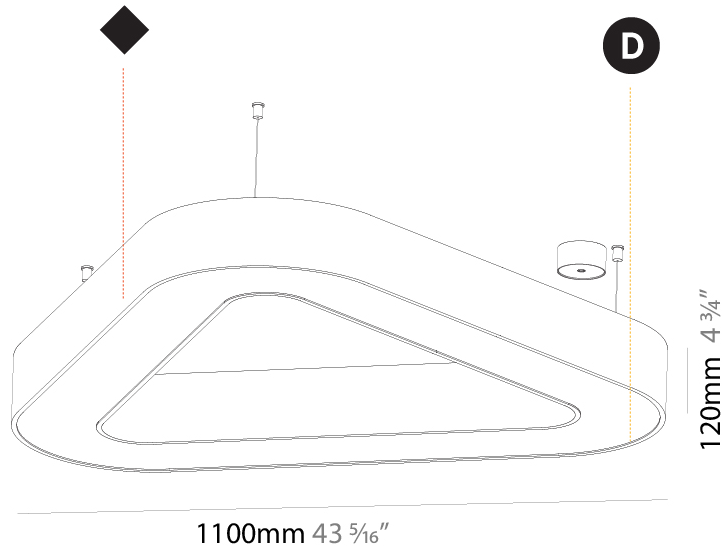

GENERAL

Series: Victory
Brand: Prolicht
Division: Architectural
Mounting Type: Suspension
Mounting Location: Ceiling
Subcategory: Ambient

PHYSICAL

Shape: Abstract
Length (mm): 1100
Length (in): 43 ⁵/₁₆
Width (mm): 1100
Width (in): 43 ⁵/₁₆
Height (mm): 120
Height (in): 4 ³/₄
Max. Overall Height (mm): 2120
Max. Overall Height (in): 83 ⁷/₁₆
Light Distribution: Direct / Indirect
Weight (kg): 10.819
Weight (lbs): 23.851
Diffuser: [PMMA - Opal or Micro-Prism](#)
Fixture Finish: [SSR / BKV / CWI / CRY / HAB / UFT / ITA / RUA / FTG / MYG / LOD / PUS / FRO / FUP / KIA / POP / BLS / SPG / MEY / GOH / GUM / CHC / COM / ABZ / JAG / OBR / MOS / ROR](#)
Fixture Material: Aluminum

ELECTRICAL

Lamp Type: LED (Zhaga Standard)
Input Wattage (W): 70
Total Output Wattage (W): 60 / 48 (3500K)
Dimming: [Non-Dimming / Phase Dimming (120Vac only) / 0-10V Dimming](#)
Driver Included: Yes
Driver Location: Integrated
Driver Type: Constant Current - 120 / 277Vac
Driver Class: Class 2
Input Voltage (V): 120 - 277
Constant Current (MA): 350 / 900/600 (3500K)

LED

[Color Temperature (°K): 3000 / 3500 / 4000](#)
Max. Delivered Lumen (lm): 4150 / 4302 / 4390 Direct / 3660 / 3783 / 3860 Indirect
CRI: >80 CRI
Efficiency (%): 70.9
Lamp Life (hrs): 50000

OPTICAL

RATINGS AND CERTIFICATIONS

Certified By: Certified for North American Standards
IP rating: IP20