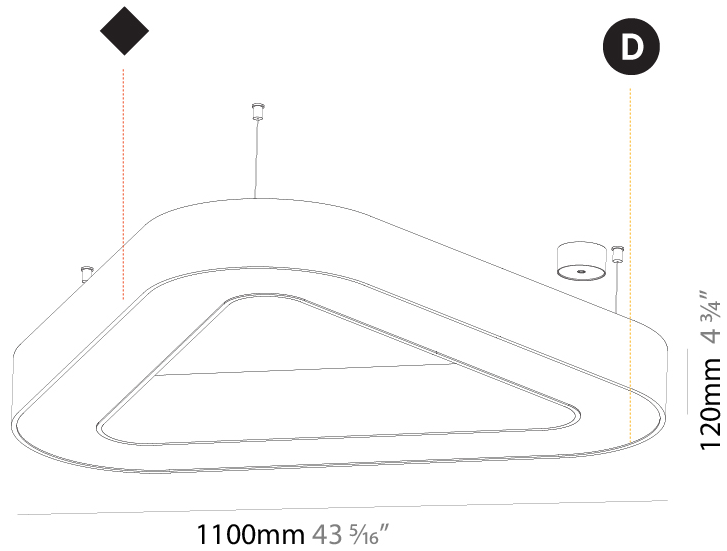

GENERAL

Series: Victory
Brand: Prolicht
Division: Architectural
Mounting Type: Suspension
Mounting Location: Ceiling
Subcategory: Ambient

PHYSICAL

Shape: Abstract
Length (mm): 1100
Length (in): 43 5/16
Width (mm): 1100
Width (in): 43 5/16
Height (mm): 120
Height (in): 4 3/4
Max. Overall Height (mm): 2120
Max. Overall Height (in): 83 7/16
Light Distribution: Direct
Weight (kg): 10.561
Weight (lbs): 23.23
Diffuser: PMMA - Opal or Micro-Prism
Fixture Finish: SSR / BKV / CWI / CRY / HAB / UFT / ITA / RUA / FTG / MYG / LOD / PUS / FRO / FUP / KIA / POP / BLS / SPG / MEY / GOH / GUM / CHC / COM / ABZ / JAG / OBR / MOS / ROR
Fixture Material: Aluminum

ELECTRICAL

Lamp Type: LED (Zhaga Standard)
Input Wattage (W): 45
Total Output Wattage (W): 36 / 28.8 (3500K)
Dimming: Non-Dimming / Phase Dimming (120Vac only) / 0-10V Dimming
Driver Included: Yes
Driver Location: Integrated
Driver Type: Constant Current - 120 / 277Vac
Driver Class: Class 2
Input Voltage (V): 120 - 277
Constant Current (MA): 350 / 900 (3500K)

LED

Color Temperature (°K): 3000 / 3500 / 4000
Max. Delivered Lumen (lm): 4150 / 4302 / 43390
CRI: >80 CRI
Efficiency (%): 0.65
Lamp Life (hrs): 50000

OPTICAL

RATINGS AND CERTIFICATIONS

Certified By: Certified for North American Standards
IP rating: IP20