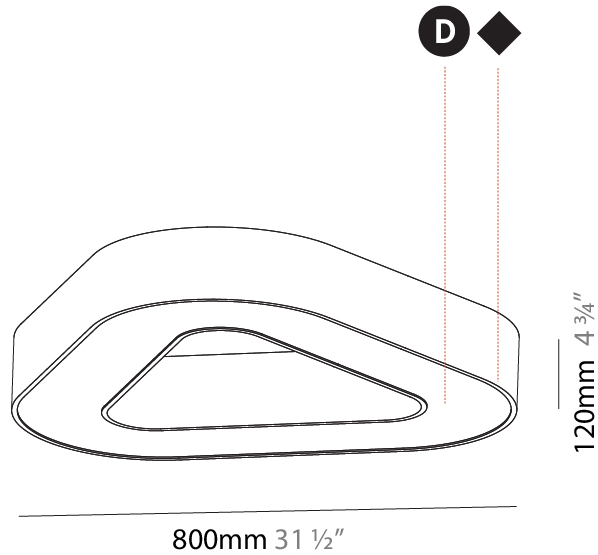

1. To build a product code in our configurator select the specify button on the base model # product page
2. To build a manual product code on this datasheet choose from the options listed below in blue font and add the suffix to the base model #

GENERAL

Series: Victory
Brand: Prolicht
Division: Architectural
Mounting Type: Surface
Mounting Location: Ceiling
Subcategory: Ambient

PHYSICAL

Shape: Abstract
Length (mm): 800
Length (in): 31 1/2
Width (mm): 800
Width (in): 31 1/2
Height (mm): 120
Height (in): 4 3/4
Light Distribution: Direct
Weight (kg): 7.67
Weight (lbs): 16.91
Diffuser: PMMA - Opal or Micro-Prism
Fixture Finish: SSR / BKV / CWI / CRY / HAB / UFT / ITA / RUA / FTG / MYG / LOD / PUS / FRO / FUP / KIA / POP / BLS / SPG / MEY / GOH / GUM / CHC / COM / ABZ / JAG / OBR / MOS / ROR
Fixture Material: Aluminum

ELECTRICAL

Lamp Type: LED (Zhaga Standard)
Input Wattage (W): 30
Total Output Wattage (W): 24 / 19.2 (3500K)
Dimming: Non-Dimming / Phase Dimming (120Vac only) / 0-10V Dimming
Driver Included: Yes
Driver Location: Integrated
Driver Type: Constant Current - 120 / 277Vac
Driver Class: Class 2
Input Voltage (V): 120 - 277
Constant Current (MA): 350 / 600 (3500K)

LED

Color Temperature (°K): 3000 / 3500 / 4000
Max. Delivered Lumen (lm): 2770 / 2862 / 2920
CRI: >80 CRI
Efficiency (%): 65
Lamp Life (hrs): 50000

OPTICAL

RATINGS AND CERTIFICATIONS

Certified By: Certified for North American Standards
IP rating: IP20