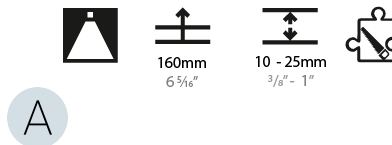

GENERAL

Series: Victory
Brand: Prolicht
Division: Architectural
Mounting Type: Recessed
Mounting Location: Ceiling
Subcategory: Ambient

PHYSICAL

Shape: Abstract
Length (mm): 1121
Length (in): 44 1/8
Width (mm): 1121
Width (in): 44 1/8
Height (mm): 150
Height (in): 5 7/8
Min. Recessing Depth (mm): 160
Min. Recessing Depth (in): 6 5/16
Light Distribution: Direct
Weight (kg): 13.609
Weight (lbs): 29.94
Diffuser: PMMA - Opal or Micro-Prism
Fixture Finish: SSR / BKV / CWI / CRY / HAB / UFT / ITA / RUA / FTG / MYG / LOD / PUS / FRO / FUP / KIA / POP / BLS / SPG / MEY / GOH / GUM / CHC / COM / ABZ / JAG / OBR / MOS / ROR
Fixture Material: Aluminum

ELECTRICAL

Lamp Type: LED (Zhaga Standard)
Input Wattage (W): 45
Total Output Wattage (W): 36 / 28.8 (3500K)
Dimming: Non-Dimming / Phase Dimming (120Vac only) / 0-10V Dimming
Driver Included: Yes
Driver Location: Integrated
Driver Type: Constant Current - 120 / 277Vac
Driver Class: Class 2
Input Voltage (V): 120 - 277
Constant Current (MA): 350 / 900 (3500K)

LED

Color Temperature (°K): 3000 / 3500 / 4000
Max. Delivered Lumen (lm): 4150 / 4302 / 4390
CRI: >80 CRI
Efficiency (%): 65
Lamp Life (hrs): 50000

OPTICAL

RATINGS AND CERTIFICATIONS

Certified By: Certified for North American Standards
IP rating: IP20