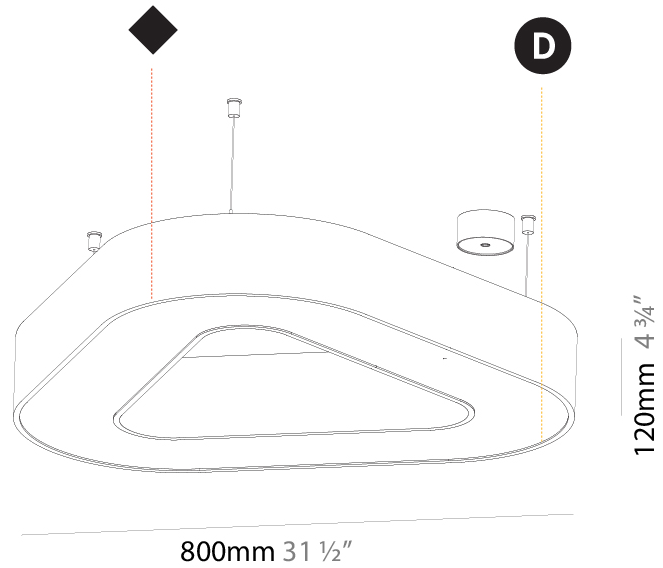

GENERAL

Series: Victory
Brand: Prolicht
Division: Architectural
Mounting Type: Suspension
Mounting Location: Ceiling
Subcategory: Ambient

PHYSICAL

Shape: Abstract
Length (mm): 800
Length (in): 31 1/2
Width (mm): 800
Width (in): 31 1/2
Height (mm): 120
Height (in): 4 3/4
Max. Overall Height (mm): 2120
Max. Overall Height (in): 83 7/16
Light Distribution: Direct / Indirect
Weight (kg): 8.173
Weight (lbs): 18.018
Diffuser: [PMMA - Opal or Micro-Prism](#)
Fixture Finish: [SSR / BKV / CWI / CRY / HAB / UFT / ITA / RUA / FTG / MYG / LOD / PUS / FRO / FUP / KIA / POP / BLS / SPG / MEY / GOH / GUM / CHC / COM / ABZ / JAG / OBR / MOS / ROR](#)
Fixture Material: Aluminum

ELECTRICAL

Lamp Type: LED (Zhaga Standard)
Input Wattage (W): 45
Total Output Wattage (W): 36 / 28.8 (3500K)
Dimming: [Non-Dimming / Phase Dimming (120Vac only) / 0-10V Dimming](#)
Driver Included: Yes
Driver Location: Integrated
Driver Type: Constant Current - 120 / 277Vac
Driver Class: Class 2
Input Voltage (V): 120 - 277
Constant Current (MA): 350 / 900 (3500K)

LED

[Color Temperature (°K): 3000 / 3500 / 4000](#)
Max. Delivered Lumen (lm): 5210 / 5390 / 5500
CRI: >80 CRI
Efficiency (%): 69.8
Lamp Life (hrs): 50000

OPTICAL

RATINGS AND CERTIFICATIONS

Certified By: Certified for North American Standards
IP rating: IP20