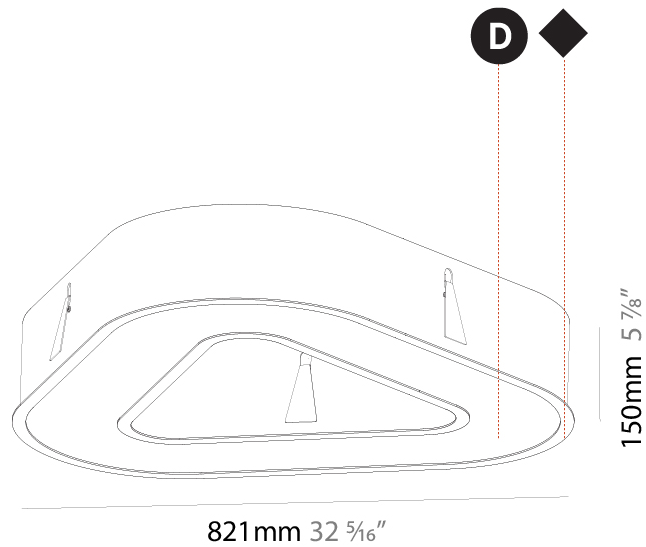

GENERAL

Series: Victory
Brand: Prolicht
Division: Architectural
Mounting Type: Recessed
Mounting Location: Ceiling
Subcategory: Ambient

PHYSICAL

Shape: Abstract
Length (mm): 821
Length (in): 32 5/16
Width (mm): 821
Width (in): 32 5/16
Height (mm): 150
Height (in): 5 7/8
Min. Recessing Depth (mm): 160
Min. Recessing Depth (in): 6 5/16
Light Distribution: Direct
Weight (kg): 8.969
Weight (lbs): 19.73
Diffuser: PMMA - Opal or Micro-Prism
Fixture Finish: SSR / BKV / CWI / CRY / HAB / UFT / ITA / RUA / FTG / MYG / LOD / PUS / FRO / FUP / KIA / POP / BLS / SPG / MEY / GOH / GUM / CHC / COM / ABZ / JAG / OBR / MOS / ROR
Fixture Material: Aluminum

ELECTRICAL

Lamp Type: LED (Zhaga Standard)
Input Wattage (W): 30
Total Output Wattage (W): 24 / 19.2 (3500K)
Dimming: Non-Dimming / Phase Dimming (120Vac only) / 0-10V Dimming
Driver Included: Yes
Driver Location: Integrated
Driver Type: Constant Current - 120 / 277Vac
Driver Class: Class 2
Input Voltage (V): 120 - 277
Constant Current (MA): 350 / 600 (3500K)

LED

Color Temperature (°K): 3000 / 3500 / 4000
Max. Delivered Lumen (lm): 2770
CRI: >80 CRI
Efficiency (%): 65
Lamp Life (hrs): 50000

OPTICAL

RATINGS AND CERTIFICATIONS

Certified By: Certified for North American Standards
IP rating: IP20