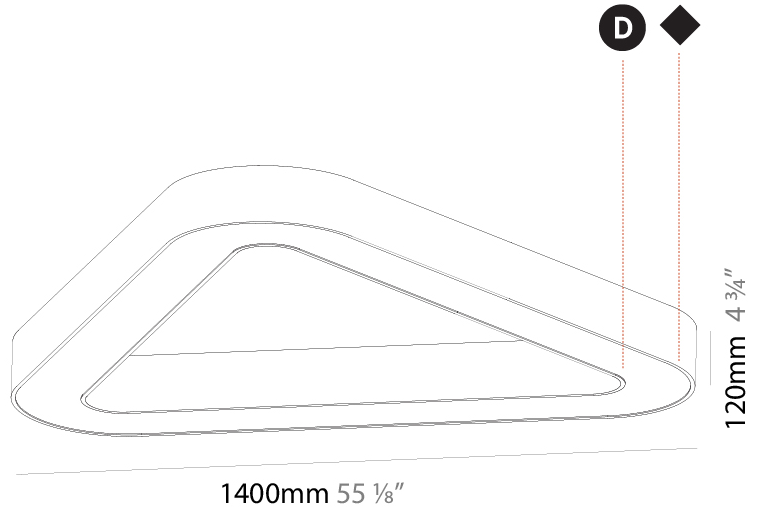

1. To build a product code in our configurator select the specify button on the base model # product page
2. To build a manual product code on this datasheet choose from the options listed below in blue font and add the suffix to the base model #

GENERAL

Series: Victory
Brand: Prolicht
Division: Architectural
Mounting Type: Surface
Mounting Location: Ceiling
Subcategory: Ambient

PHYSICAL

Shape: Abstract
Length (mm): 1400
Length (in): 55 1/8
Width (mm): 1400
Width (in): 55 1/8
Height (mm): 120
Height (in): 4 3/4
Light Distribution: Direct
Weight (kg): 15.2
Weight (lbs): 33.51
Diffuser: PMMA - Opal or Micro-Prism
Fixture Finish: SSR / BKV / CWI / CRY / HAB / UFT / ITA / RUA / FTG / MYG / LOD / PUS / FRO / FUP / KIA / POP / BLS / SPG / MEY / GOH / GUM / CHC / COM / ABZ / JAG / OBR / MOS / ROR
Fixture Material: Aluminum

ELECTRICAL

Lamp Type: LED (Zhaga Standard)
Input Wattage (W): 60
Total Output Wattage (W): 48 / 38.4 (3500K)
Dimming: Non-Dimming / Phase Dimming (120Vac only) / 0-10V Dimming
Driver Included: Yes
Driver Location: Integrated
Driver Type: Constant Current - 120 / 277Vac
Driver Class: Class 2
Input Voltage (V): 120 - 277
Constant Current (MA): 350 / 1200 (3500K)

LED

Color Temperature (°K): 3000 / 3500 / 4000
Max. Delivered Lumen (lm): 5540 / 5733 / 5850
CRI: >80 CRI
Efficiency (%): 65
Lamp Life (hrs): 50000

OPTICAL

RATINGS AND CERTIFICATIONS

Certified By: Certified for North American Standards
IP rating: IP20