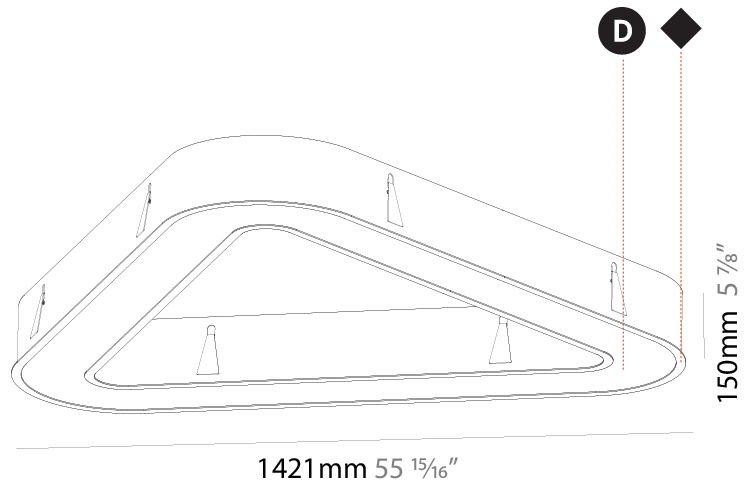

GENERAL

Series: Victory
Brand: Prolicht
Division: Architectural
Mounting Type: Recessed
Mounting Location: Ceiling
Subcategory: Ambient

PHYSICAL

Shape: Abstract
Length (mm): 1421
Length (in): 55 ¹⁵/₁₆
Width (mm): 1421
Width (in): 55 ¹⁵/₁₆
Height (mm): 150
Height (in): 5 ⁷/₈
Min. Recessing Depth (mm): 160
Min. Recessing Depth (in): 6 ⁵/₁₆
Light Distribution: Direct
Weight (kg): 17.995
Weight (lbs): 39.59
Diffuser: PMMA - Opal or Micro-Prism
Fixture Finish: SSR / BKV / CWI / CRY / HAB / UFT / ITA / RUA / FTG / MYG / LOD / PUS / FRO / FUP / KIA / POP / BLS / SPG / MEY / GOH / GUM / CHC / COM / ABZ / JAG / OBR / MOS / ROR
Fixture Material: Aluminum

ELECTRICAL

Lamp Type: LED (Zhaga Standard)
Input Wattage (W): 60
Total Output Wattage (W): 48 / 38.4 3500K
Dimming: Non-Dimming / Phase Dimming (120Vac only) / 0-10V Dimming
Driver Included: Yes
Driver Location: Integrated
Driver Type: Constant Current - 120 / 277Vac
Driver Class: Class 2
Input Voltage (V): 120 - 277
Constant Current (MA): 350 / 1200 (3500K)

LED

Color Temperature (°K): 3000 / 3500 / 4000
Max. Delivered Lumen (lm): 5540 / 5733 / 5850
CRI: >80 CRI
Efficiency (%): 65
Lamp Life (hrs): 50000

OPTICAL

RATINGS AND CERTIFICATIONS

Certified By: Certified for North American Standards
IP rating: IP20