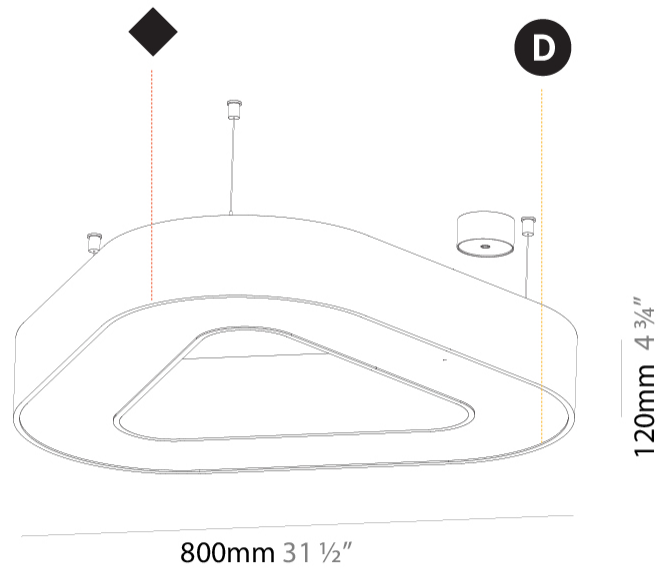

GENERAL

Series: Victory
Brand: Prolicht
Division: Architectural
Mounting Type: Suspension
Mounting Location: Ceiling
Subcategory: Ambient

PHYSICAL

Shape: Abstract
Length (mm): 800
Length (in): 31 1/2
Width (mm): 800
Width (in): 31 1/2
Height (mm): 120
Height (in): 4 3/4
Max. Overall Height (mm): 2120
Max. Overall Height (in): 83 7/16
Light Distribution: Direct
Weight (kg): 8.317
Weight (lbs): 18.30
Diffuser: PMMA - opal or micro-prism
Fixture Finish: SSR / BKV / CWI / CRY / HAB / UFT / ITA / RUA / FTG / MYG / LOD / PUS / FRO / FUP / KIA / POP / BLS / SPG / MEY / GOH / GUM / CHC / COM / ABZ / JAG / OBR / MOS / ROR
Fixture Material: Aluminum

ELECTRICAL

Lamp Type: LED (Zhaga Standard)
Input Wattage (W): 30
Total Output Wattage (W): 24 / 19.2 (3500K)
Dimming: Non-Dimming / Phase Dimming (120Vac only) / 0-10V Dimming
Driver Included: Yes
Driver Location: Integrated
Driver Type: Constant Current - 120 / 277Vac
Driver Class: Class 2
Input Voltage (V): 120 - 277
Constant Current (MA): 350 / 600 (3500K)

LED

Color Temperature (°K): 3000 / 3500 / 4000
Max. Delivered Lumen (lm): 2770 / 2862 / 2920
CRI: >80 CRI
Efficiency (%): 65
Lamp Life (hrs): 50000

OPTICAL

RATINGS AND CERTIFICATIONS

Certified By: Certified for North American Standards
IP rating: IP20