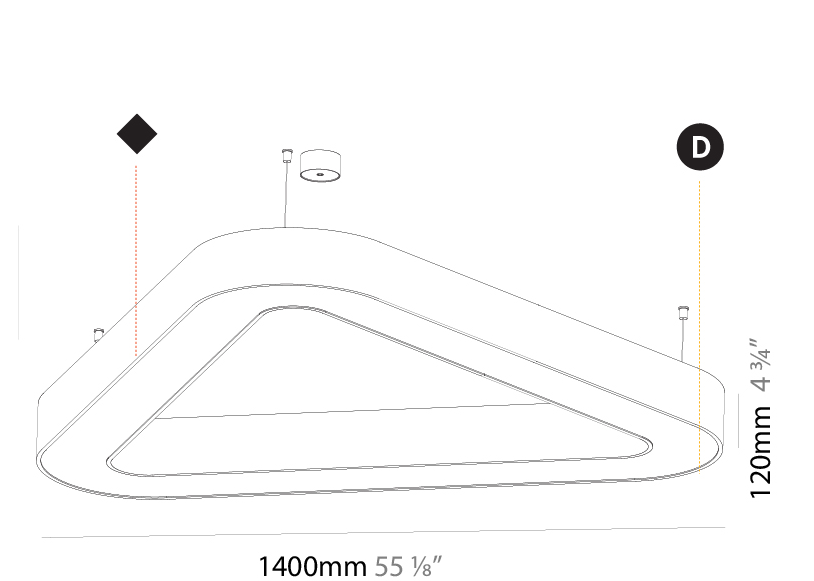

GENERAL

Series: Victory
Brand: Prolicht
Division: Architectural
Mounting Type: Suspension
Mounting Location: Ceiling
Subcategory: Ambient

PHYSICAL

Shape: Abstract
Length (mm): 1400
Length (in): 55 1/8
Width (mm): 1400
Width (in): 55 1/8
Height (mm): 120
Height (in): 4 3/4
Max. Overall Height (mm): 2120
Max. Overall Height (in): 83 7/16
Light Distribution: Direct
Weight (kg): 13.892
Weight (lbs): 30.56
Diffuser: PMMA - Opal or Micro-Prism
Fixture Finish: SSR / BKV / CWI / CRY / HAB / UFT / ITA / RUA / FTG / MYG / LOD / PUS / FRO / FUP / KIA / POP / BLS / SPG / MEY / GOH / GUM / CHC / COM / ABZ / JAG / OBR / MOS / ROR
Fixture Material: Aluminum

ELECTRICAL

Lamp Type: LED (Zhaga Standard)
Input Wattage (W): 60
Total Output Wattage (W): 48 / 38.4 (3500K)
Dimming: Non-Dimming / Phase Dimming (120Vac only) / 0-10V Dimming
Driver Included: Yes
Driver Location: Integrated
Driver Type: Constant Current - 120 / 277Vac
Driver Class: Class 2
Input Voltage (V): 120 - 277
Constant Current (MA): 350 / 1200 (3500K)

LED

Color Temperature (°K): 3000 / 3500 / 4000
Max. Delivered Lumen (lm): 5540 / 5733 / 5850
CRI: >80 CRI
Efficiency (%): 0.65
Lamp Life (hrs): 50000

OPTICAL

RATINGS AND CERTIFICATIONS

Certified By: Certified for North American Standards
IP rating: IP20