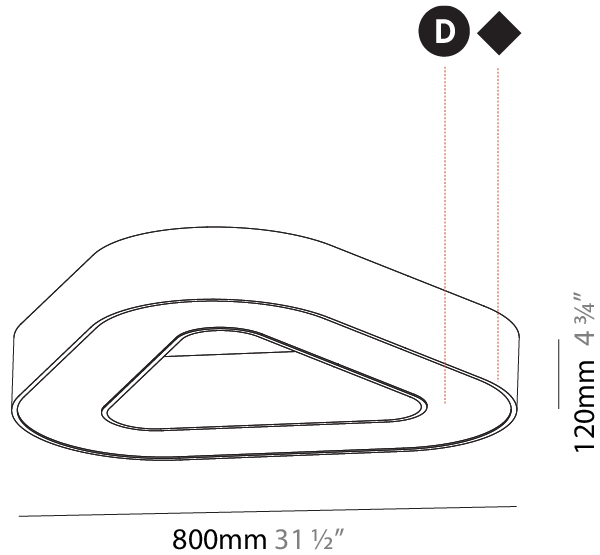

1. To build a product code in our configurator select the specify button on the base model # product page
2. To build a manual product code on this datasheet choose from the options listed below in blue font and add the suffix to the base model #

GENERAL

Series: Victory
Brand: Prolicht
Division: Architectural
Mounting Type: Surface
Mounting Location: Ceiling
Subcategory: Ambient

PHYSICAL

Shape: Abstract
Length (mm): 800
Length (in): 31 ½
Width (mm): 800
Width (in): 31 ½
Height (mm): 120
Height (in): 4 ¾
Light Distribution: Direct
Weight (kg): 7.67
Weight (lbs): 16.91
Diffuser: PMMA - Opal or Micro-Prism
Fixture Finish: SSR / BKV / CWI / CRY / HAB / UFT / ITA / RUA / FTG / MYG / LOD / PUS / FRO / FUP / KIA / POP / BLS / SPG / MEY / GOH / GUM / CHC / COM / ABZ / JAG / OBR / MOS / ROR
Fixture Material: Aluminum

ELECTRICAL

Lamp Type: LED (Zhaga Standard)
Input Wattage (W): 30
Total Output Wattage (W): 24 / 19.2 (3500K)
Dimming: Non-Dimming / Phase Dimming (120Vac only) / 0-10V Dimming
Driver Included: Yes
Driver Location: Integrated
Driver Type: Constant Current - 120 / 277Vac
Driver Class: Class 2
Input Voltage (V): 120 - 277
Constant Current (MA): 350 / 600 (3500K)

LED

Color Temperature (°K): 3000 / 3500 / 4000
Max. Delivered Lumen (lm): 2770 / 2862 / 2920
CRI: >80 CRI
Efficiency (%): 65
Lamp Life (hrs): 50000

OPTICAL

RATINGS AND CERTIFICATIONS

Certified By: Certified for North American Standards
IP rating: IP20