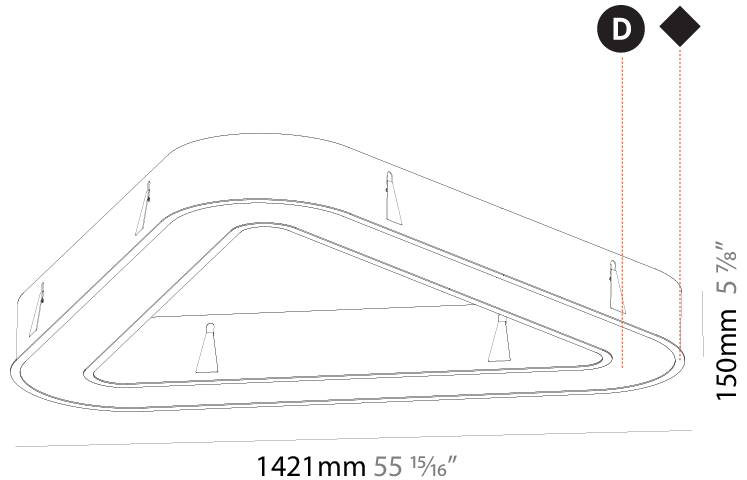

GENERAL

Series: Victory
Brand: Prolicht
Division: Architectural
Mounting Type: Recessed
Mounting Location: Ceiling
Subcategory: Ambient

PHYSICAL

Shape: Abstract
Length (mm): 1421
Length (in): 55 ¹⁵/₁₆
Width (mm): 1421
Width (in): 55 ¹⁵/₁₆
Height (mm): 150
Height (in): 5 ⁷/₈
Min. Recessing Depth (mm): 160
Min. Recessing Depth (in): 6 ⁵/₁₆
Light Distribution: Direct
Weight (kg): 17.995
Weight (lbs): 39.59
Diffuser: PMMA - Opal or Micro-Prism
Fixture Finish: SSR / BKV / CWI / CRY / HAB / UFT / ITA / RUA / FTG / MYG / LOD / PUS / FRO / FUP / KIA / POP / BLS / SPG / MEY / GOH / GUM / CHC / COM / ABZ / JAG / OBR / MOS / ROR
Fixture Material: Aluminum

ELECTRICAL

Lamp Type: LED (Zhaga Standard)
Input Wattage (W): 60
Total Output Wattage (W): 48 / 38.4 3500K
Dimming: Non-Dimming / Phase Dimming (120Vac only) / 0-10V Dimming
Driver Included: Yes
Driver Location: Integrated
Driver Type: Constant Current - 120 / 277Vac
Driver Class: Class 2
Input Voltage (V): 120 - 277
Constant Current (MA): 350 / 1200 (3500K)

LED

Color Temperature (°K): 3000 / 3500 / 4000
Max. Delivered Lumen (lm): 5540 / 5733 / 5850
CRI: >80 CRI
Efficiency (%): 65
Lamp Life (hrs): 50000

OPTICAL

RATINGS AND CERTIFICATIONS

Certified By: Certified for North American Standards
IP rating: IP20