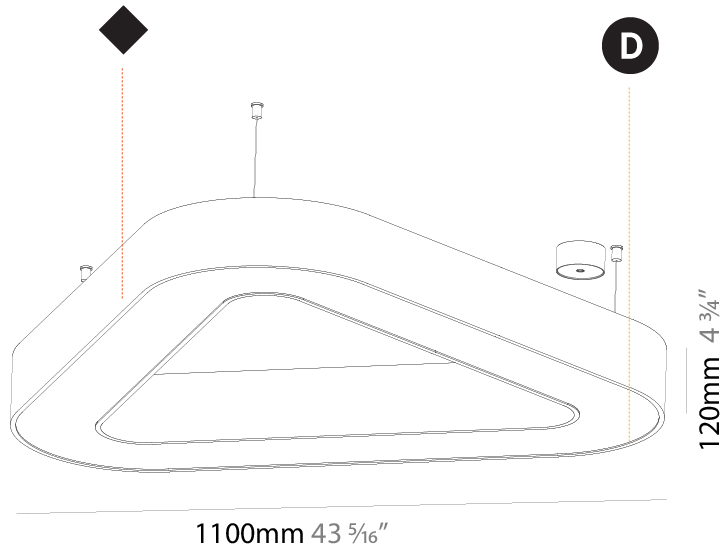

GENERAL

Series: Victory
Brand: Prolicht
Division: Architectural
Mounting Type: Suspension
Mounting Location: Ceiling
Subcategory: Ambient

PHYSICAL

Shape: Abstract
Length (mm): 1100
Length (in): 43 ⁵/₁₆
Width (mm): 1100
Width (in): 43 ⁵/₁₆
Height (mm): 120
Height (in): 4 ³/₄
Max. Overall Height (mm): 2120
Max. Overall Height (in): 83 ⁷/₁₆
Light Distribution: Direct / Indirect
Weight (kg): 10.819
Weight (lbs): 23.851
Diffuser: [PMMA - Opal or Micro-Prism](#)
Fixture Finish: [SSR / BKV / CWI / CRY / HAB / UFT / ITA / RUA / FTG / MYG / LOD / PUS / FRO / FUP / KIA / POP / BLS / SPG / MEY / GOH / GUM / CHC / COM / ABZ / JAG / OBR / MOS / ROR](#)
Fixture Material: Aluminum

ELECTRICAL

Lamp Type: LED (Zhaga Standard)
Input Wattage (W): 70
Total Output Wattage (W): 60 / 48 (3500K)
Dimming: [Non-Dimming / Phase Dimming (120Vac only) / 0-10V Dimming](#)
Driver Included: Yes
Driver Location: Integrated
Driver Type: Constant Current - 120 / 277Vac
Driver Class: Class 2
Input Voltage (V): 120 - 277
Constant Current (MA): 350 / 900/600 (3500K)

LED

[Color Temperature (°K): 3000 / 3500 / 4000](#)
Max. Delivered Lumen (lm): 4150 / 4302 / 4390 Direct / 3660 / 3783 / 3860 Indirect
CRI: >80 CRI
Efficiency (%): 70.9
Lamp Life (hrs): 50000

OPTICAL

RATINGS AND CERTIFICATIONS

Certified By: Certified for North American Standards
IP rating: IP20