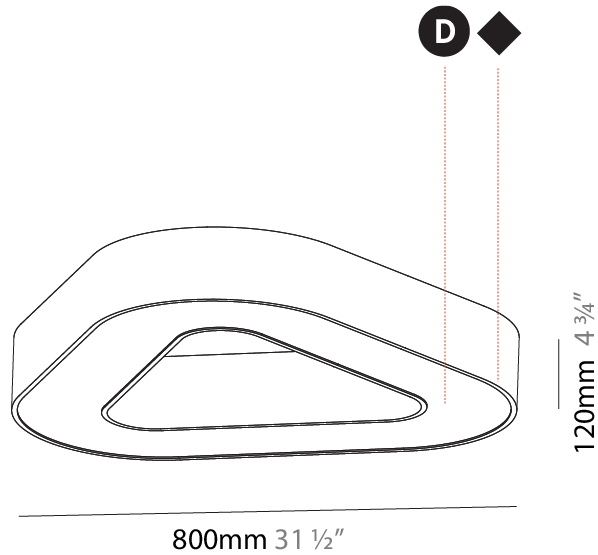

1. To build a product code in our configurator select the specify button on the base model # product page
2. To build a manual product code on this datasheet choose from the options listed below in blue font and add the suffix to the base model #

GENERAL

Series: Victory
Brand: Prolicht
Division: Architectural
Mounting Type: Surface
Mounting Location: Ceiling
Subcategory: Ambient

PHYSICAL

Shape: Abstract
Length (mm): 800
Length (in): 31 ½
Width (mm): 800
Width (in): 31 ½
Height (mm): 120
Height (in): 4 ¾
Light Distribution: Direct
Weight (kg): 7.67
Weight (lbs): 16.91
Diffuser: PMMA - Opal or Micro-Prism
Fixture Finish: SSR / BKV / CWI / CRY / HAB / UFT / ITA / RUA / FTG / MYG / LOD / PUS / FRO / FUP / KIA / POP / BLS / SPG / MEY / GOH / GUM / CHC / COM / ABZ / JAG / OBR / MOS / ROR
Fixture Material: Aluminum

ELECTRICAL

Lamp Type: LED (Zhaga Standard)
Input Wattage (W): 30
Total Output Wattage (W): 24 / 19.2 (3500K)
Dimming: Non-Dimming / Phase Dimming (120Vac only) / 0-10V Dimming
Driver Included: Yes
Driver Location: Integrated
Driver Type: Constant Current - 120 / 277Vac
Driver Class: Class 2
Input Voltage (V): 120 - 277
Constant Current (MA): 350 / 600 (3500K)

LED

Color Temperature (°K): 3000 / 3500 / 4000
Max. Delivered Lumen (lm): 2770 / 2862 / 2920
CRI: >80 CRI
Efficiency (%): 65
Lamp Life (hrs): 50000

OPTICAL

RATINGS AND CERTIFICATIONS

Certified By: Certified for North American Standards
IP rating: IP20