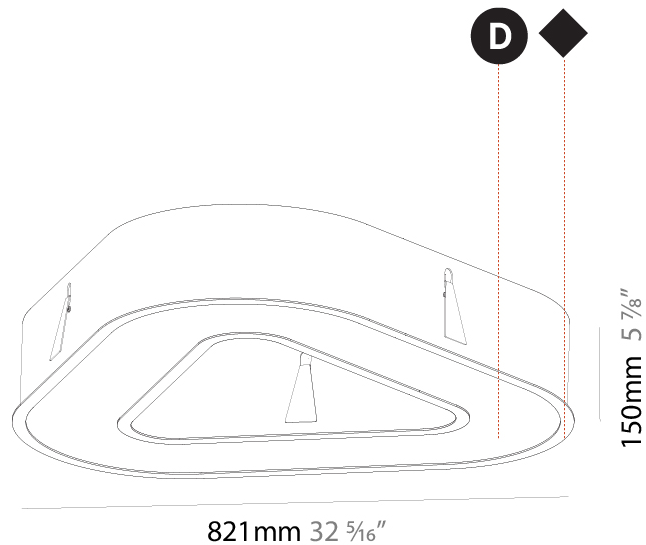

GENERAL

Series: Victory
Partner: Prolicht
Division: Architectural
Installation: Recessed
Product Type: Ceiling Recessed
Mounting Location: Ceiling
Light Distribution: Direct

PHYSICAL

Shape: Abstract
Length (mm): 821
Length (in): 32 5/16
Width (mm): 821
Width (in): 32 5/16
Height (mm): 150
Height (in): 5 7/8
Min. Recessing Depth (mm): 160
Min. Recessing Depth (in): 6 5/16
Weight (kg): 8.969
Weight (lbs): 19.73
Diffuser: PMMA - Opal or Micro-Prism
Fixture Finish: SSR / BKV / CWI / CRY / HAB / UFT / ITA / RUA / FTG / MYG / LOD / PUS / FRO / FUP / KIA / POP / BLS / SPG / MEY / GOH / CHC / COM / ABZ / JAG / OBR / MOS / ROR
Fixture Material: PMMA / Aluminum

ELECTRICAL

Lamp Type: LED (Zhaga Standard)
Input Wattage (W): 30
Total Output Wattage (W): 24 / 19.2 (3500K)
Dimming: Non-Dimming / Phase Dimming (120Vac only) / 0-10V Dimming
Driver Included: Yes
Driver Location: Integrated
Driver Type: Constant Current - 120 / 277Vac
Driver Class: Class 2
Input Voltage (V): 120 - 277
Constant Current (MA): 350 / 600 (3500K)

LED

Color Temperature (°K): 3000 / 3500 / 4000
Max. Delivered Lumen (lm): 2770
CRI: >80 CRI
Efficiency (%): 65
Lamp Life (hrs): 50000

OPTICAL

RATINGS AND CERTIFICATIONS

Certified By: Certified for North American Standards
IP rating: IP20