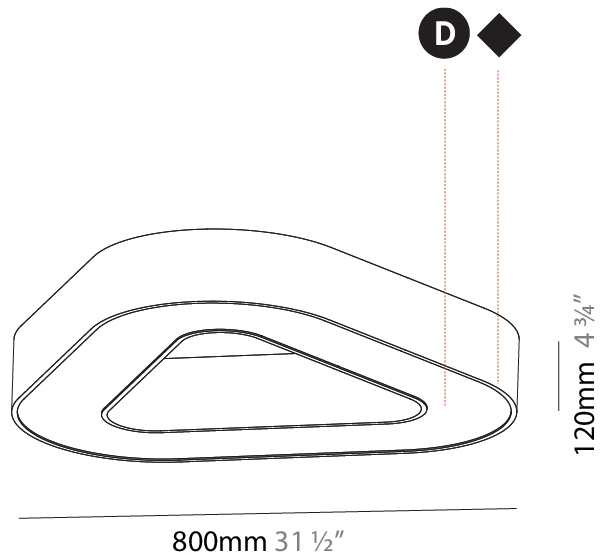

1. To build a product code in our configurator select the specify button on the base model # product page
2. To build a manual product code on this datasheet choose from the options listed below in blue font and add the suffix to the base model #

GENERAL

Series: Victory
Partner: Prolicht
Division: Architectural
Installation: Surface
Product Type: Ceiling Surface
Mounting Location: Ceiling
Light Distribution: Direct

PHYSICAL

Shape: Abstract
Length (mm): 800
Length (in): 31 1/2
Width (mm): 800
Width (in): 31 1/2
Height (mm): 120
Height (in): 4 3/4
Weight (kg): 7.67
Weight (lbs): 16.91
Diffuser: PMMA - Opal or Micro-Prism
Fixture Finish: SSR / BKV / CWI / CRY / HAB / UFT / ITA / RUA / FTG / MYG / LOD / PUS / FRO / FUP / KIA / POP / BLS / SPG / MEY / GOH / CHC / COM / ABZ / JAG / OBR / MOS / ROR
Fixture Material: PMMA / Aluminum

ELECTRICAL

Lamp Type: LED (Zhaga Standard)
Input Wattage (W): 30
Total Output Wattage (W): 24 / 19.2 (3500K)
Dimming: Non-Dimming / Phase Dimming (120Vac only) / 0-10V Dimming
Driver Included: Yes
Driver Location: Integrated
Driver Type: Constant Current - 120 / 277Vac
Driver Class: Class 2
Input Voltage (V): 120 - 277
Constant Current (MA): 350 / 600 (3500K)

LED

Color Temperature (°K): 3000 / 3500 / 4000
Max. Delivered Lumen (lm): 2770 / 2862 / 2920
CRI: >80 CRI
Efficiency (%): 65
Lamp Life (hrs): 50000

OPTICAL

RATINGS AND CERTIFICATIONS

Certified By: Certified for North American Standards
IP rating: IP20