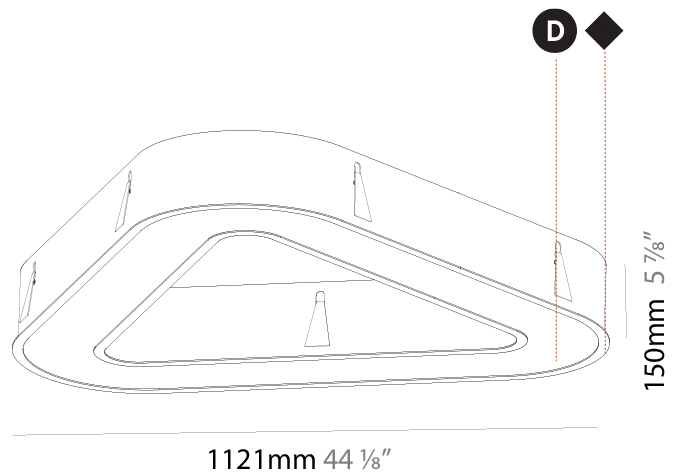

GENERAL

Series: Victory
Partner: Prolicht
Division: Architectural
Installation: Recessed
Product Type: Ceiling Recessed
Mounting Location: Ceiling
Light Distribution: Direct

PHYSICAL

Shape: Abstract
Length (mm): 1121
Length (in): 44 1/8
Width (mm): 1121
Width (in): 44 1/8
Height (mm): 150
Height (in): 5 7/8
Min. Recessing Depth (mm): 160
Min. Recessing Depth (in): 6 5/16
Weight (kg): 13.609
Weight (lbs): 29.94
Diffuser: PMMA - Opal or Micro-Prism
Fixture Finish: SSR / BKV / CWI / CRY / HAB / UFT / ITA / RUA / FTG / MYG / LOD / PUS / FRO / FUP / KIA / POP / BLS / SPG / MEY / GOH / CHC / COM / ABZ / JAG / OBR / MOS / ROR
Fixture Material: PMMA / Aluminum

ELECTRICAL

Lamp Type: LED (Zhaga Standard)
Input Wattage (W): 45
Total Output Wattage (W): 36 / 28.8 (3500K)
Dimming: Non-Dimming / Phase Dimming (120Vac only) / 0-10V Dimming
Driver Included: Yes
Driver Location: Integrated
Driver Type: Constant Current - 120 / 277Vac
Driver Class: Class 2
Input Voltage (V): 120 - 277
Constant Current (MA): 350 / 900 (3500K)

LED

Color Temperature (°K): 3000 / 3500 / 4000
Max. Delivered Lumen (lm): 4150 / 4302 / 4390
CRI: >80 CRI
Efficiency (%): 65
Lamp Life (hrs): 50000

OPTICAL

RATINGS AND CERTIFICATIONS

Certified By: Certified for North American Standards
IP rating: IP20