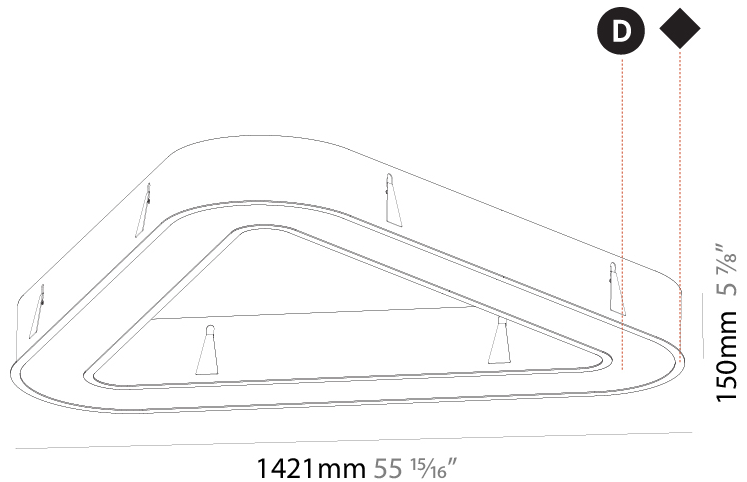

GENERAL

Series: Victory
Partner: Prolicht
Division: Architectural
Installation: Recessed
Product Type: Ceiling Recessed
Mounting Location: Ceiling
Light Distribution: Direct

PHYSICAL

Shape: Abstract
Length (mm): 1421
Length (in): 55 ¹⁵/₁₆
Width (mm): 1421
Width (in): 55 ¹⁵/₁₆
Height (mm): 150
Height (in): 5 ⁷/₈
Min. Recessing Depth (mm): 160
Min. Recessing Depth (in): 6 ⁵/₁₆
Weight (kg): 17.995
Weight (lbs): 39.59
Diffuser: PMMA - Opal or Micro-Prism
Fixture Finish: SSR / BKV / CWI / CRY / HAB / UFT / ITA / RUA / FTG / MYG / LOD / PUS / FRO / FUP / KIA / POP / BLS / SPG / MEY / GOH / CHC / COM / ABZ / JAG / OBR / MOS / ROR
Fixture Material: PMMA / Aluminum

ELECTRICAL

Lamp Type: LED (Zhaga Standard)
Input Wattage (W): 60
Total Output Wattage (W): 48 / 38.4 3500K
Dimming: Non-Dimming / Phase Dimming (120Vac only) / 0-10V Dimming
Driver Included: Yes
Driver Location: Integrated
Driver Type: Constant Current - 120 / 277Vac
Driver Class: Class 2
Input Voltage (V): 120 - 277
Constant Current (MA): 350 / 1200 (3500K)

LED

Color Temperature (°K): 3000 / 3500 / 4000
Max. Delivered Lumen (lm): 5540 / 5733 / 5850
CRI: >80 CRI
Efficiency (%): 65
Lamp Life (hrs): 50000

OPTICAL

RATINGS AND CERTIFICATIONS

Certified By: Certified for North American Standards
IP rating: IP20