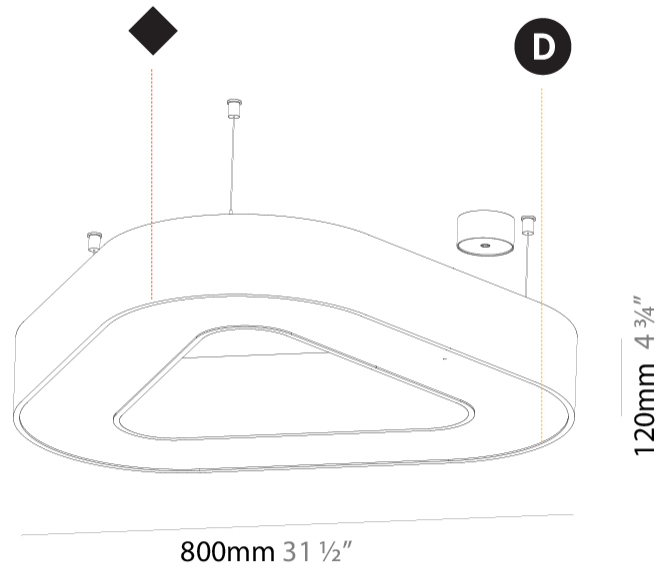

GENERAL

Series: Victory
Brand: Prolicht
Division: Architectural
Mounting Type: Suspension
Mounting Location: Ceiling
Subcategory: Ambient

PHYSICAL

Shape: Abstract
Length (mm): 800
Length (in): 31 1/2
Width (mm): 800
Width (in): 31 1/2
Height (mm): 120
Height (in): 4 3/4
Max. Overall Height (mm): 2120
Max. Overall Height (in): 83 7/16
Light Distribution: Direct / Indirect
Weight (kg): 8.173
Weight (lbs): 18.018
Diffuser: [PMMA - Opal or Micro-Prism](#)
Fixture Finish: [SSR / BKV / CWI / CRY / HAB / UFT / ITA / RUA / FTG / MYG / LOD / PUS / FRO / FUP / KIA / POP / BLS / SPG / MEY / GOH / GUM / CHC / COM / ABZ / JAG / OBR / MOS / ROR](#)
Fixture Material: Aluminum

ELECTRICAL

Lamp Type: LED (Zhaga Standard)
Input Wattage (W): 45
Total Output Wattage (W): 36 / 28.8 (3500K)
Dimming: [Non-Dimming / Phase Dimming (120Vac only) / 0-10V Dimming](#)
Driver Included: Yes
Driver Location: Integrated
Driver Type: Constant Current - 120 / 277Vac
Driver Class: Class 2
Input Voltage (V): 120 - 277
Constant Current (MA): 350 / 900 (3500K)

LED

[Color Temperature (°K): 3000 / 3500 / 4000](#)
Max. Delivered Lumen (lm): 5210 / 5390 / 5500
CRI: >80 CRI
Efficiency (%): 69.8
Lamp Life (hrs): 50000

OPTICAL

RATINGS AND CERTIFICATIONS

Certified By: Certified for North American Standards
IP rating: IP20