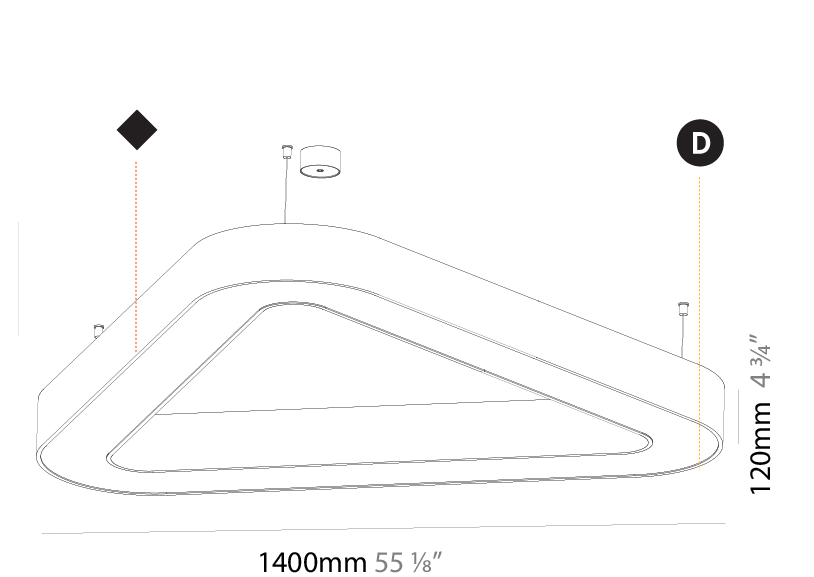

GENERAL

Series: Victory
Brand: Prolicht
Division: Architectural
Mounting Type: Suspension
Mounting Location: Ceiling
Subcategory: Ambient

PHYSICAL

Shape: Abstract
Length (mm): 1400
Length (in): 55 1/8
Width (mm): 1400
Width (in): 55 1/8
Height (mm): 120
Height (in): 4 3/4
Max. Overall Height (mm): 2120
Max. Overall Height (in): 83 7/16
Light Distribution: Direct
Weight (kg): 13.892
Weight (lbs): 30.56
Diffuser: PMMA - Opal or Micro-Prism
Fixture Finish: SSR / BKV / CWI / CRY / HAB / UFT / ITA / RUA / FTG / MYG / LOD / PUS / FRO / FUP / KIA / POP / BLS / SPG / MEY / GOH / GUM / CHC / COM / ABZ / JAG / OBR / MOS / ROR
Fixture Material: Aluminum

ELECTRICAL

Lamp Type: LED (Zhaga Standard)
Input Wattage (W): 60
Total Output Wattage (W): 48 / 38.4 (3500K)
Dimming: Non-Dimming / Phase Dimming (120Vac only) / 0-10V Dimming
Driver Included: Yes
Driver Location: Integrated
Driver Type: Constant Current - 120 / 277Vac
Driver Class: Class 2
Input Voltage (V): 120 - 277
Constant Current (MA): 350 / 1200 (3500K)

LED

Color Temperature (°K): 3000 / 3500 / 4000
Max. Delivered Lumen (lm): 5540 / 5733 / 5850
CRI: >80 CRI
Efficiency (%): 0.65
Lamp Life (hrs): 50000

OPTICAL

RATINGS AND CERTIFICATIONS

Certified By: Certified for North American Standards
IP rating: IP20