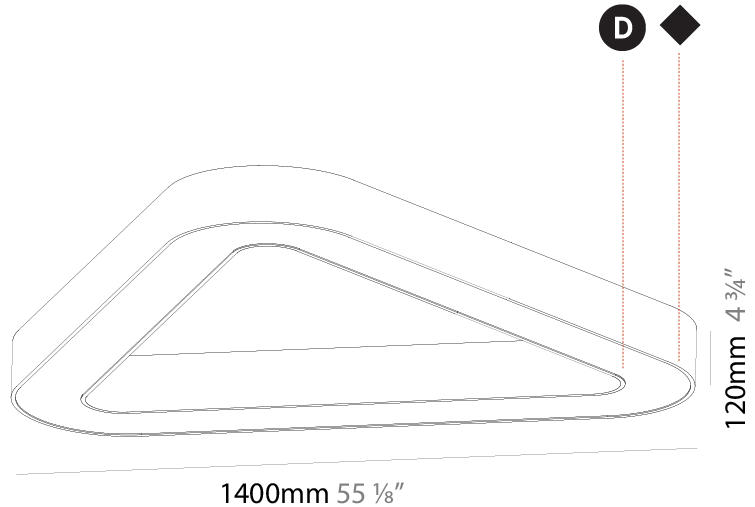

1. To build a product code in our configurator select the specify button on the base model # product page
2. To build a manual product code on this datasheet choose from the options listed below in blue font and add the suffix to the base model #

GENERAL

Series: Victory
Brand: Prolicht
Division: Architectural
Mounting Type: Surface
Mounting Location: Ceiling
Subcategory: Ambient

PHYSICAL

Shape: Abstract
Length (mm): 1400
Length (in): 55 1/8"
Width (mm): 1400
Width (in): 55 1/8"
Height (mm): 120
Height (in): 4 3/4"
Light Distribution: Direct
Weight (kg): 15.2
Weight (lbs): 33.51
Diffuser: PMMA - Opal or Micro-Prism
Fixture Finish: SSR / BKV / CWI / CRY / HAB / UFT / ITA / RUA / FTG / MYG / LOD / PUS / FRO / FUP / KIA / POP / BLS / SPG / MEY / GOH / GUM / CHC / COM / ABZ / JAG / OBR / MOS / ROR
Fixture Material: Aluminum

ELECTRICAL

Lamp Type: LED (Zhaga Standard)
Input Wattage (W): 60
Total Output Wattage (W): 48 / 38.4 (3500K)
Dimming: Non-Dimming / Phase Dimming (120Vac only) / 0-10V Dimming
Driver Included: Yes
Driver Location: Integrated
Driver Type: Constant Current - 120 / 277Vac
Driver Class: Class 2
Input Voltage (V): 120 - 277
Constant Current (MA): 350 / 1200 (3500K)

LED

Color Temperature (°K): 3000 / 3500 / 4000
Max. Delivered Lumen (lm): 5540 / 5733 / 5850
CRI: >80 CRI
Efficiency (%): 65
Lamp Life (hrs): 50000

OPTICAL

RATINGS AND CERTIFICATIONS

Certified By: Certified for North American Standards
IP rating: IP20