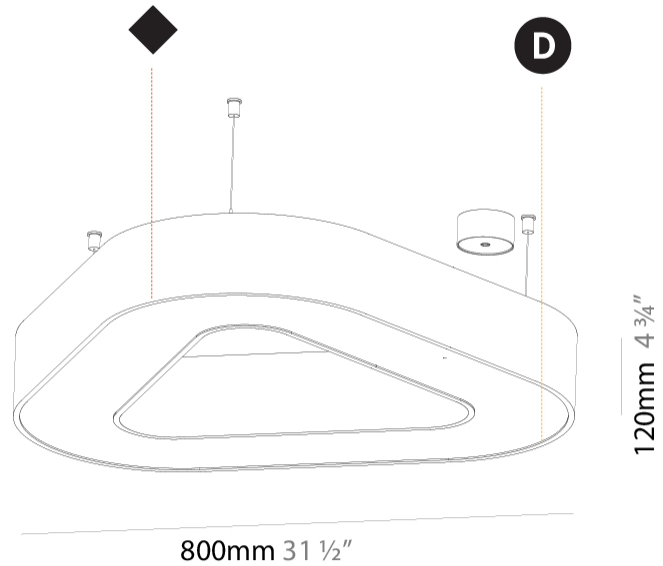

GENERAL

Series: Victory
Brand: Prolicht
Division: Architectural
Mounting Type: Suspension
Mounting Location: Ceiling
Subcategory: Ambient

PHYSICAL

Shape: Abstract
Length (mm): 800
Length (in): 31 1/2
Width (mm): 800
Width (in): 31 1/2
Height (mm): 120
Height (in): 4 3/4
Max. Overall Height (mm): 2120
Max. Overall Height (in): 83 7/16
Light Distribution: Direct
Weight (kg): 8.317
Weight (lbs): 18.30
Diffuser: PMMA - opal or micro-prism
Fixture Finish: SSR / BKV / CWI / CRY / HAB / UFT / ITA / RUA / FTG / MYG / LOD / PUS / FRO / FUP / KIA / POP / BLS / SPG / MEY / GOH / GUM / CHC / COM / ABZ / JAG / OBR / MOS / ROR
Fixture Material: Aluminum

ELECTRICAL

Lamp Type: LED (Zhaga Standard)
Input Wattage (W): 30
Total Output Wattage (W): 24 / 19.2 (3500K)
Dimming: Non-Dimming / Phase Dimming (120Vac only) / 0-10V Dimming
Driver Included: Yes
Driver Location: Integrated
Driver Type: Constant Current - 120 / 277Vac
Driver Class: Class 2
Input Voltage (V): 120 - 277
Constant Current (MA): 350 / 600 (3500K)

LED

Color Temperature (°K): 3000 / 3500 / 4000
Max. Delivered Lumen (lm): 2770 / 2862 / 2920
CRI: >80 CRI
Efficiency (%): 65
Lamp Life (hrs): 50000

OPTICAL

RATINGS AND CERTIFICATIONS

Certified By: Certified for North American Standards
IP rating: IP20