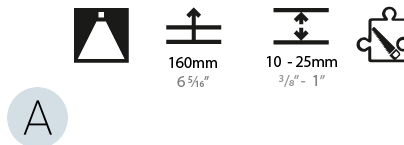

GENERAL

Series: Victory
Brand: Prolicht
Division: Architectural
Mounting Type: Recessed
Mounting Location: Ceiling
Subcategory: Ambient

PHYSICAL

Shape: Abstract
Length (mm): 821
Length (in): 32 5/16
Width (mm): 821
Width (in): 32 5/16
Height (mm): 150
Height (in): 5 7/8
Min. Recessing Depth (mm): 160
Min. Recessing Depth (in): 6 5/16
Light Distribution: Direct
Weight (kg): 8.969
Weight (lbs): 19.73
Diffuser: PMMA - Opal or Micro-Prism
Fixture Finish: SSR / BKV / CWI / CRY / HAB / UFT / ITA / RUA / FTG / MYG / LOD / PUS / FRO / FUP / KIA / POP / BLS / SPG / MEY / GOH / GUM / CHC / COM / ABZ / JAG / OBR / MOS / ROR
Fixture Material: Aluminum

ELECTRICAL

Lamp Type: LED (Zhaga Standard)
Input Wattage (W): 30
Total Output Wattage (W): 24 / 19.2 (3500K)
Dimming: Non-Dimming / Phase Dimming (120Vac only) / 0-10V Dimming
Driver Included: Yes
Driver Location: Integrated
Driver Type: Constant Current - 120 / 277Vac
Driver Class: Class 2
Input Voltage (V): 120 - 277
Constant Current (MA): 350 / 600 (3500K)

LED

Color Temperature (°K): 3000 / 3500 / 4000
Max. Delivered Lumen (lm): 2770
CRI: >80 CRI
Efficiency (%): 65
Lamp Life (hrs): 50000

OPTICAL

RATINGS AND CERTIFICATIONS

Certified By: Certified for North American Standards
IP rating: IP20