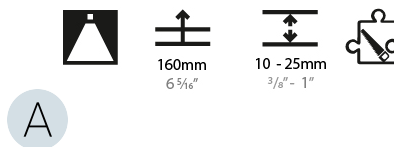

GENERAL

Series: Victory
Brand: Prolicht
Division: Architectural
Mounting Type: Recessed
Mounting Location: Ceiling
Subcategory: Ambient

PHYSICAL

Shape: Abstract
Length (mm): 1121
Length (in): 44 1/8
Width (mm): 1121
Width (in): 44 1/8
Height (mm): 150
Height (in): 5 7/8
Min. Recessing Depth (mm): 160
Min. Recessing Depth (in): 6 5/16
Light Distribution: Direct
Weight (kg): 13.609
Weight (lbs): 29.94
Diffuser: PMMA - Opal or Micro-Prism
Fixture Finish: SSR / BKV / CWI / CRY / HAB / UFT / ITA / RUA / FTG / MYG / LOD / PUS / FRO / FUP / KIA / POP / BLS / SPG / MEY / GOH / GUM / CHC / COM / ABZ / JAG / OBR / MOS / ROR
Fixture Material: Aluminum

ELECTRICAL

Lamp Type: LED (Zhaga Standard)
Input Wattage (W): 45
Total Output Wattage (W): 36 / 28.8 (3500K)
Dimming: Non-Dimming / Phase Dimming (120Vac only) / 0-10V Dimming
Driver Included: Yes
Driver Location: Integrated
Driver Type: Constant Current - 120 / 277Vac
Driver Class: Class 2
Input Voltage (V): 120 - 277
Constant Current (MA): 350 / 900 (3500K)

LED

Color Temperature (°K): 3000 / 3500 / 4000
Max. Delivered Lumen (lm): 4150 / 4302 / 4390
CRI: >80 CRI
Efficiency (%): 65
Lamp Life (hrs): 50000

OPTICAL

RATINGS AND CERTIFICATIONS

Certified By: Certified for North American Standards
IP rating: IP20