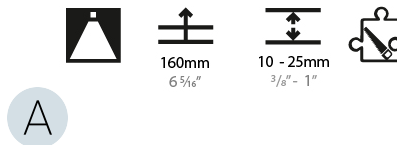

GENERAL

Series: Victory
Brand: Prolicht
Division: Architectural
Mounting Type: Recessed
Mounting Location: Ceiling
Subcategory: Ambient

PHYSICAL

Shape: Abstract
Length (mm): 1421
Length (in): 55 ¹⁵/₁₆
Width (mm): 1421
Width (in): 55 ¹⁵/₁₆
Height (mm): 150
Height (in): 5 ⁷/₈
Min. Recessing Depth (mm): 160
Min. Recessing Depth (in): 6 ⁵/₁₆
Light Distribution: Direct
Weight (kg): 17.995
Weight (lbs): 39.59
Diffuser: PMMA - Opal or Micro-Prism
Fixture Finish: SSR / BKV / CWI / CRY / HAB / UFT / ITA / RUA / FTG / MYG / LOD / PUS / FRO / FUP / KIA / POP / BLS / SPG / MEY / GOH / GUM / CHC / COM / ABZ / JAG / OBR / MOS / ROR
Fixture Material: Aluminum

ELECTRICAL

Lamp Type: LED (Zhaga Standard)
Input Wattage (W): 60
Total Output Wattage (W): 48 / 38.4 3500K
Dimming: Non-Dimming / Phase Dimming (120Vac only) / 0-10V Dimming
Driver Included: Yes
Driver Location: Integrated
Driver Type: Constant Current - 120 / 277Vac
Driver Class: Class 2
Input Voltage (V): 120 - 277
Constant Current (MA): 350 / 1200 (3500K)

LED

Color Temperature (°K): 3000 / 3500 / 4000
Max. Delivered Lumen (lm): 5540 / 5733 / 5850
CRI: >80 CRI
Efficiency (%): 65
Lamp Life (hrs): 50000

OPTICAL

RATINGS AND CERTIFICATIONS

Certified By: Certified for North American Standards
IP rating: IP20