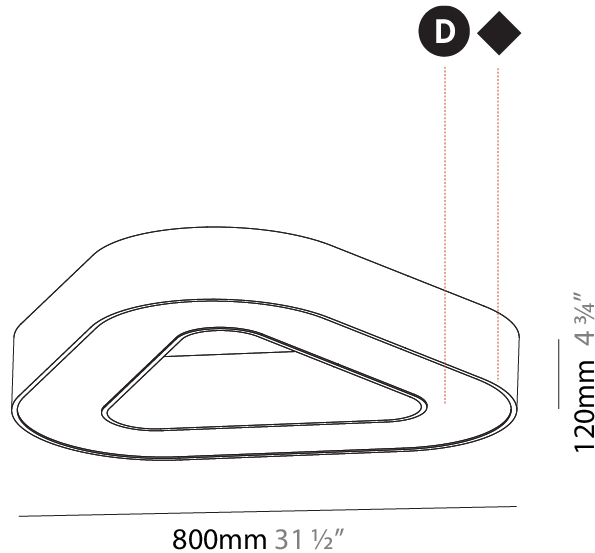

1. To build a product code in our configurator select the specify button on the base model # product page
2. To build a manual product code on this datasheet choose from the options listed below in blue font and add the suffix to the base model #

GENERAL

Series: Victory
Brand: Prolicht
Division: Architectural
Mounting Type: Surface
Mounting Location: Ceiling
Subcategory: Ambient

PHYSICAL

Shape: Abstract
Length (mm): 800
Length (in): 31 ½
Width (mm): 800
Width (in): 31 ½
Height (mm): 120
Height (in): 4 ¾
Light Distribution: Direct
Weight (kg): 7.67
Weight (lbs): 16.91
Diffuser: PMMA - Opal or Micro-Prism
Fixture Finish: SSR / BKV / CWI / CRY / HAB / UFT / ITA / RUA / FTG / MYG / LOD / PUS / FRO / FUP / KIA / POP / BLS / SPG / MEY / GOH / GUM / CHC / COM / ABZ / JAG / OBR / MOS / ROR
Fixture Material: Aluminum

ELECTRICAL

Lamp Type: LED (Zhaga Standard)
Input Wattage (W): 30
Total Output Wattage (W): 24 / 19.2 (3500K)
Dimming: Non-Dimming / Phase Dimming (120Vac only) / 0-10V Dimming
Driver Included: Yes
Driver Location: Integrated
Driver Type: Constant Current - 120 / 277Vac
Driver Class: Class 2
Input Voltage (V): 120 - 277
Constant Current (MA): 350 / 600 (3500K)

LED

Color Temperature (°K): 3000 / 3500 / 4000
Max. Delivered Lumen (lm): 2770 / 2862 / 2920
CRI: >80 CRI
Efficiency (%): 65
Lamp Life (hrs): 50000

OPTICAL

RATINGS AND CERTIFICATIONS

Certified By: Certified for North American Standards
IP rating: IP20