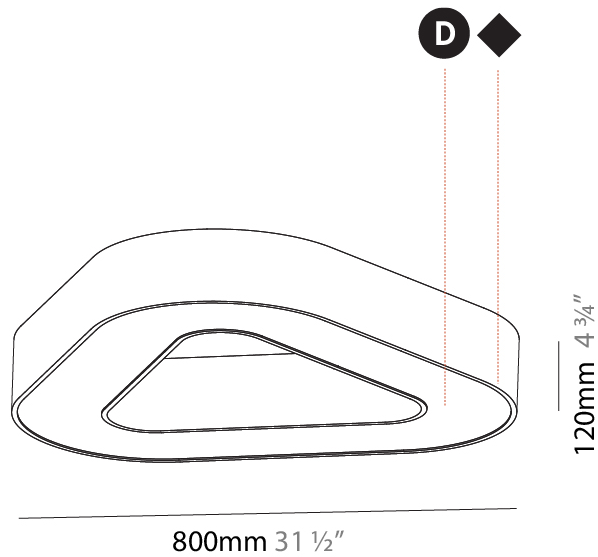

1. To build a product code in our configurator select the specify button on the base model # product page
2. To build a manual product code on this datasheet choose from the options listed below in blue font and add the suffix to the base model #

GENERAL

Series: Victory
Brand: Prolicht
Division: Architectural
Mounting Type: Surface
Mounting Location: Ceiling
Subcategory: Ambient

PHYSICAL

Shape: Abstract
Length (mm): 800
Length (in): 31 1/2
Width (mm): 800
Width (in): 31 1/2
Height (mm): 120
Height (in): 4 3/4
Light Distribution: Direct
Weight (kg): 7.67
Weight (lbs): 16.91
Diffuser: PMMA - Opal or Micro-Prism
Fixture Finish: SSR / BKV / CWI / CRY / HAB / UFT / ITA / RUA / FTG / MYG / LOD / PUS / FRO / FUP / KIA / POP / BLS / SPG / MEY / GOH / GUM / CHC / COM / ABZ / JAG / OBR / MOS / ROR
Fixture Material: Aluminum

ELECTRICAL

Lamp Type: LED (Zhaga Standard)
Input Wattage (W): 30
Total Output Wattage (W): 24 / 19.2 (3500K)
Dimming: Non-Dimming / Phase Dimming (120Vac only) / 0-10V Dimming
Driver Included: Yes
Driver Location: Integrated
Driver Type: Constant Current - 120 / 277Vac
Driver Class: Class 2
Input Voltage (V): 120 - 277
Constant Current (MA): 350 / 600 (3500K)

LED

Color Temperature (°K): 3000 / 3500 / 4000
Max. Delivered Lumen (lm): 2770 / 2862 / 2920
CRI: >80 CRI
Efficiency (%): 65
Lamp Life (hrs): 50000

OPTICAL

RATINGS AND CERTIFICATIONS

Certified By: Certified for North American Standards
IP rating: IP20