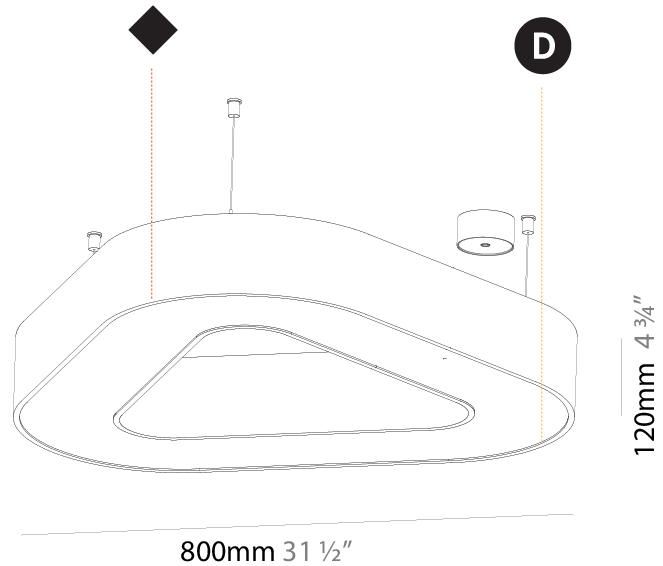

GENERAL

Series: Victory
Brand: Prolicht
Division: Architectural
Mounting Type: Suspension
Mounting Location: Ceiling
Subcategory: Ambient

PHYSICAL

Shape: Abstract
Length (mm): 800
Length (in): 31 1/2
Width (mm): 800
Width (in): 31 1/2
Height (mm): 120
Height (in): 4 3/4
Max. Overall Height (mm): 2120
Max. Overall Height (in): 83 7/16
Light Distribution: Direct / Indirect
Weight (kg): 8.173
Weight (lbs): 18.018
Diffuser: [PMMA - Opal or Micro-Prism](#)
Fixture Finish: [SSR / BKV / CWI / CRY / HAB / UFT / ITA / RUA / FTG / MYG / LOD / PUS / FRO / FUP / KIA / POP / BLS / SPG / MEY / GOH / GUM / CHC / COM / ABZ / JAG / OBR / MOS / ROR](#)
Fixture Material: Aluminum

ELECTRICAL

Lamp Type: LED (Zhaga Standard)
Input Wattage (W): 45
Total Output Wattage (W): 36 / 28.8 (3500K)
Dimming: [Non-Dimming / Phase Dimming (120Vac only) / 0-10V Dimming](#)
Driver Included: Yes
Driver Location: Integrated
Driver Type: Constant Current - 120 / 277Vac
Driver Class: Class 2
Input Voltage (V): 120 - 277
Constant Current (MA): 350 / 900 (3500K)

LED

[Color Temperature (°K): 3000 / 3500 / 4000](#)
Max. Delivered Lumen (lm): 5210 / 5390 / 5500
CRI: >80 CRI
Efficiency (%): 69.8
Lamp Life (hrs): 50000

OPTICAL

RATINGS AND CERTIFICATIONS

Certified By: Certified for North American Standards
IP rating: IP20