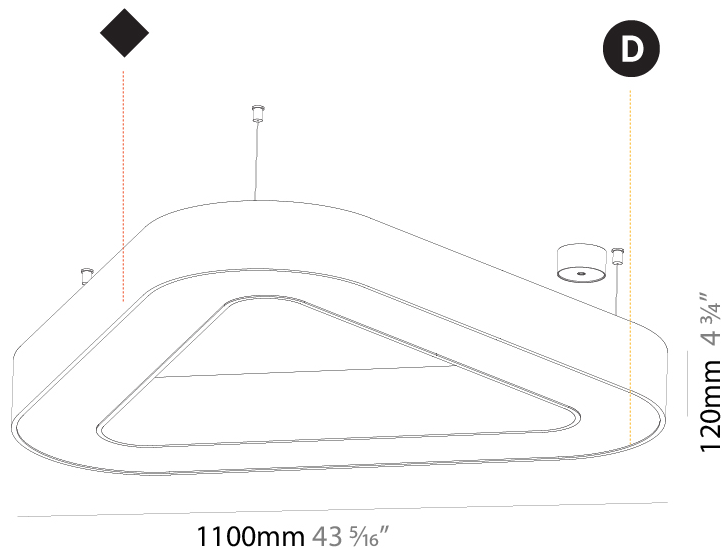

GENERAL

Series: Victory
Brand: Prolicht
Division: Architectural
Mounting Type: Suspension
Mounting Location: Ceiling
Subcategory: Ambient

PHYSICAL

Shape: Abstract
Length (mm): 1100
Length (in): 43 ⁵/₁₆
Width (mm): 1100
Width (in): 43 ⁵/₁₆
Height (mm): 120
Height (in): 4 ³/₄
Max. Overall Height (mm): 2120
Max. Overall Height (in): 83 ⁷/₁₆
Light Distribution: Direct
Weight (kg): 10.561
Weight (lbs): 23.23
Diffuser: [PMMA - Opal or Micro-Prism](#)
Fixture Finish: [SSR / BKV / CWI / CRY / HAB / UFT / ITA / RUA / FTG / MYG / LOD / PUS / FRO / FUP / KIA / POP / BLS / SPG / MEY / GOH / GUM / CHC / COM / ABZ / JAG / OBR / MOS / ROR](#)
Fixture Material: Aluminum

ELECTRICAL

Lamp Type: LED (Zhaga Standard)
Input Wattage (W): 45
Total Output Wattage (W): 36 / 28.8 (3500K)
Dimming: [Non-Dimming / Phase Dimming (120Vac only) / 0-10V Dimming](#)
Driver Included: Yes
Driver Location: Integrated
Driver Type: Constant Current - 120 / 277Vac
Driver Class: Class 2
Input Voltage (V): 120 - 277
Constant Current (MA): 350 / 900 (3500K)

LED

[Color Temperature (°K): 3000 / 3500 / 4000](#)
Max. Delivered Lumen (lm): 4150 / 4302 / 43390
CRI: >80 CRI
Efficiency (%): 0.65
Lamp Life (hrs): 50000

OPTICAL

RATINGS AND CERTIFICATIONS

Certified By: Certified for North American Standards
IP rating: IP20