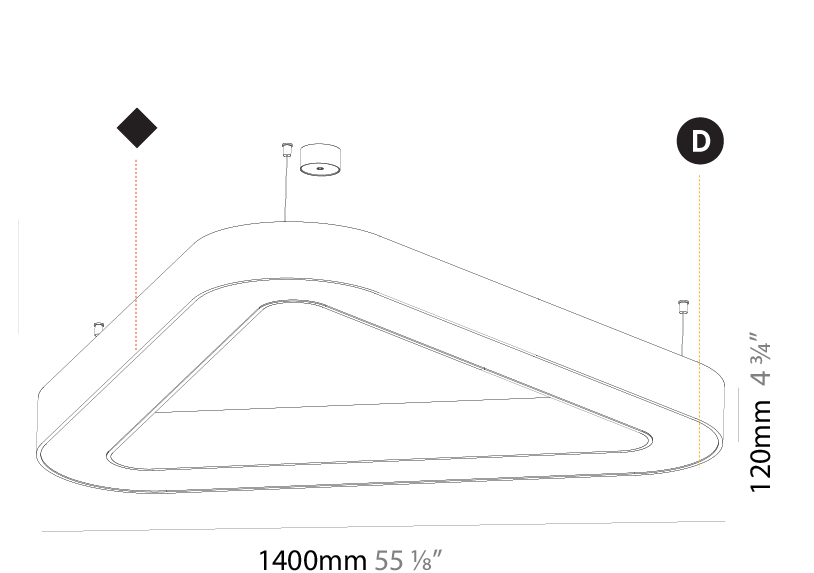

GENERAL

Series: Victory
Brand: Prolicht
Division: Architectural
Mounting Type: Suspension
Mounting Location: Ceiling
Subcategory: Ambient

PHYSICAL

Shape: Abstract
Length (mm): 1400
Length (in): 55 1/8
Width (mm): 1400
Width (in): 55 1/8
Height (mm): 120
Height (in): 4 3/4
Max. Overall Height (mm): 2120
Max. Overall Height (in): 83 7/16
Light Distribution: Direct
Weight (kg): 13.892
Weight (lbs): 30.56
Diffuser: PMMA - Opal or Micro-Prism
Fixture Finish: SSR / BKV / CWI / CRY / HAB / UFT / ITA / RUA / FTG / MYG / LOD / PUS / FRO / FUP / KIA / POP / BLS / SPG / MEY / GOH / GUM / CHC / COM / ABZ / JAG / OBR / MOS / ROR
Fixture Material: Aluminum

ELECTRICAL

Lamp Type: LED (Zhaga Standard)
Input Wattage (W): 60
Total Output Wattage (W): 48 / 38.4 (3500K)
Dimming: Non-Dimming / Phase Dimming (120Vac only) / 0-10V Dimming
Driver Included: Yes
Driver Location: Integrated
Driver Type: Constant Current - 120 / 277Vac
Driver Class: Class 2
Input Voltage (V): 120 - 277
Constant Current (MA): 350 / 1200 (3500K)

LED

Color Temperature (°K): 3000 / 3500 / 4000
Max. Delivered Lumen (lm): 5540 / 5733 / 5850
CRI: >80 CRI
Efficiency (%): 0.65
Lamp Life (hrs): 50000

OPTICAL

RATINGS AND CERTIFICATIONS

Certified By: Certified for North American Standards
IP rating: IP20