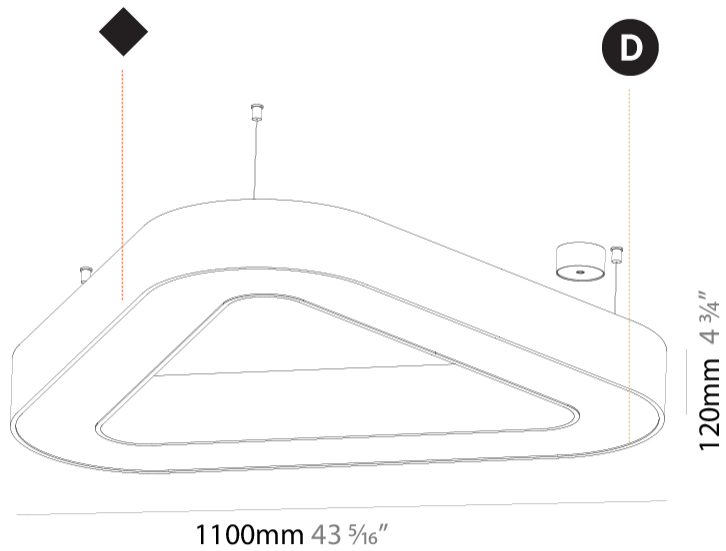

GENERAL

Series: Victory
Partner: Prolicht
Division: Architectural
Installation: Suspension
Product Type: Pendant
Mounting Location: Ceiling
Light Distribution: Direct

PHYSICAL

Shape: Abstract
Length (mm): 1100
Length (in): 43 5/16
Width (mm): 1100
Width (in): 43 5/16
Height (mm): 120
Height (in): 4 3/4
Max. Overall Height (mm): 2120
Max. Overall Height (in): 83 7/16
Weight (kg): 10.561
Weight (lbs): 23.23
Diffuser: PMMA - Opal or Micro-Prism
Fixture Finish: SSR / BKV / CWI / CRY / HAB / UFT / ITA / RUA / FTG / MYG / LOD / PUS / FRO / FUP / KIA / POP / BLS / SPG / MEY / GOH / CHC / COM / ABZ / JAG / OBR / MOS / ROR
Fixture Material: PMMA / Aluminum

ELECTRICAL

Lamp Type: LED (Zhaga Standard)
Input Wattage (W): 45
Total Output Wattage (W): 36 / 28.8 (3500K)
Dimming: Non-Dimming / Phase Dimming (120Vac only) / 0-10V Dimming
Driver Included: Yes
Driver Location: Integrated
Driver Type: Constant Current - 120 / 277Vac
Driver Class: Class 2
Input Voltage (V): 120 - 277
Constant Current (MA): 350 / 900 (3500K)

LED

Color Temperature (°K): 3000 / 3500 / 4000
Max. Delivered Lumen (lm): 4150 / 4302 / 43390
CRI: >80 CRI
Efficiency (%): 0.65
Lamp Life (hrs): 50000

OPTICAL

RATINGS AND CERTIFICATIONS

Certified By: Certified for North American Standards
IP rating: IP20