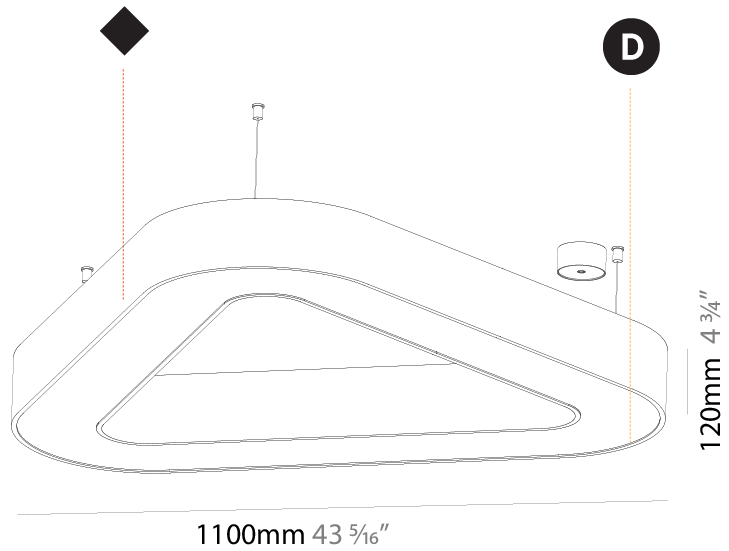

GENERAL

Series: Victory
Brand: Prolicht
Division: Architectural
Mounting Type: Suspension
Mounting Location: Ceiling
Subcategory: Ambient

PHYSICAL

Shape: Abstract
Length (mm): 1100
Length (in): 43 5/16
Width (mm): 1100
Width (in): 43 5/16
Height (mm): 120
Height (in): 4 3/4
Max. Overall Height (mm): 2120
Max. Overall Height (in): 83 7/16
Light Distribution: Direct
Weight (kg): 10.561
Weight (lbs): 23.23
Diffuser: PMMA - Opal or Micro-Prism
Fixture Finish: SSR / BKV / CWI / CRY / HAB / UFT / ITA / RUA / FTG / MYG / LOD / PUS / FRO / FUP / KIA / POP / BLS / SPG / MEY / GOH / GUM / CHC / COM / ABZ / JAG / OBR / MOS / ROR
Fixture Material: Aluminum

ELECTRICAL

Lamp Type: LED (Zhaga Standard)
Input Wattage (W): 45
Total Output Wattage (W): 36 / 28.8 (3500K)
Dimming: Non-Dimming / Phase Dimming (120Vac only) / 0-10V Dimming
Driver Included: Yes
Driver Location: Integrated
Driver Type: Constant Current - 120 / 277Vac
Driver Class: Class 2
Input Voltage (V): 120 - 277
Constant Current (MA): 350 / 900 (3500K)

LED

Color Temperature (°K): 3000 / 3500 / 4000
Max. Delivered Lumen (lm): 4150 / 4302 / 43390
CRI: >80 CRI
Efficiency (%): 0.65
Lamp Life (hrs): 50000

OPTICAL

RATINGS AND CERTIFICATIONS

Certified By: Certified for North American Standards
IP rating: IP20