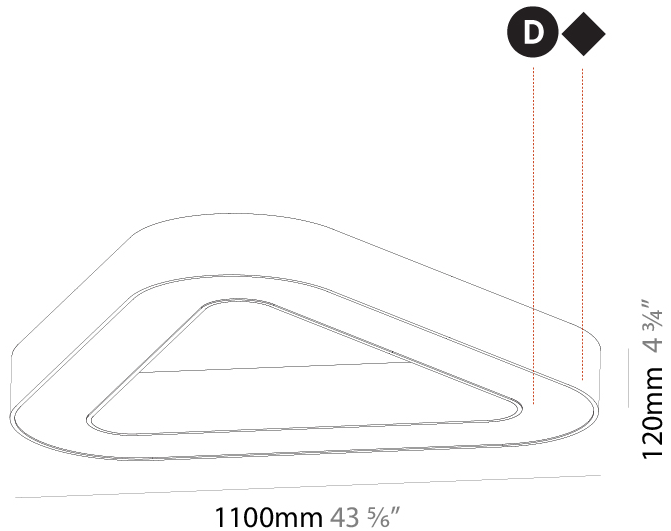

1. To build a product code in our configurator select the specify button on the base model # product page
2. To build a manual product code on this datasheet choose from the options listed below in blue font and add the suffix to the base model #

GENERAL

Series: Victory
Brand: Prolicht
Division: Architectural
Mounting Type: Surface
Mounting Location: Ceiling
Subcategory: Ambient

PHYSICAL

Shape: Abstract
Length (mm): 1100
Length (in): 43 ⁵/₁₆
Width (mm): 1100
Width (in): 43 ⁵/₁₆
Height (mm): 120
Height (in): 4 ³/₄
Light Distribution: Direct
Weight (kg): 10.20
Weight (lbs): 22.48
Diffuser: PMMA - Opal or Micro-Prism
Fixture Finish: SSR / BKV / CWI / CRY / HAB / UFT / ITA / RUA / FTG / MYG / LOD / PUS / FRO / FUP / KIA / POP / BLS / SPG / MEY / GOH / GUM / CHC / COM / ABZ / JAG / OBR / MOS / ROR
Fixture Material: Aluminum

ELECTRICAL

Lamp Type: LED (Zhaga Standard)
Input Wattage (W): 45
Total Output Wattage (W): 36 / 28.8 (3500K)
Dimming: Non-Dimming / Phase Dimming (120Vac only) / 0-10V Dimming
Driver Included: Yes
Driver Location: Integrated
Driver Type: Constant Current - 120 / 277Vac
Driver Class: Class 2
Input Voltage (V): 120 - 277
Constant Current (MA): 350 / 900 (3500K)

LED

Color Temperature (°K): 3000 / 3500 / 4000
Max. Delivered Lumen (lm): 4150 / 4302 / 4390
CRI: >80 CRI
Efficiency (%): 65
Lamp Life (hrs): 50000

OPTICAL

RATINGS AND CERTIFICATIONS

Certified By: Certified for North American Standards
IP rating: IP20