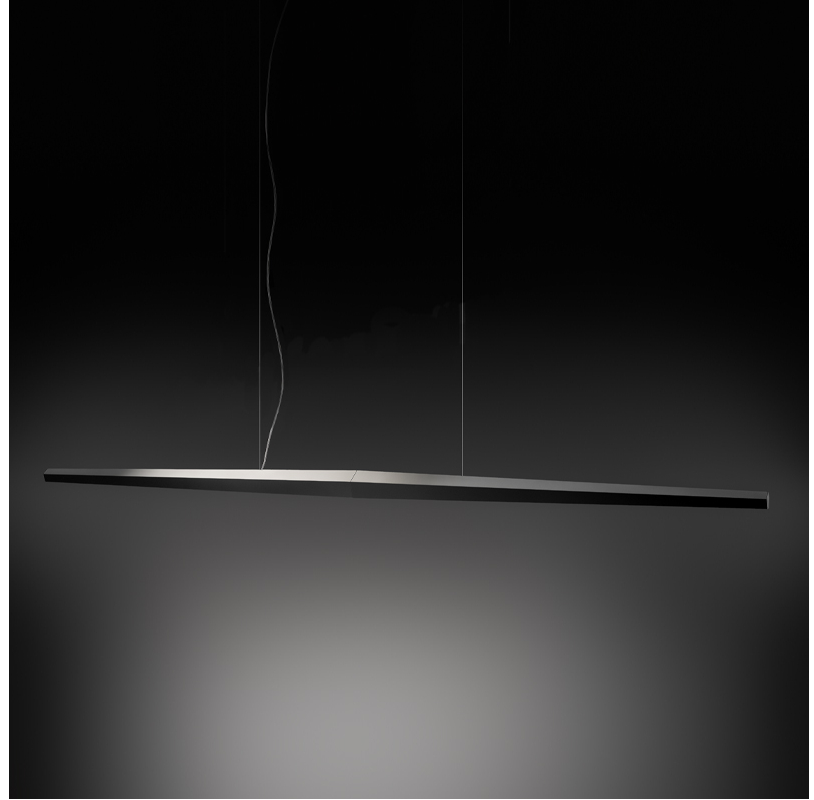

1. To build a product code in our configurator select the specify button on the base model # product page
2. To build a manual product code on this datasheet choose from the options listed below in blue font and add the suffix to the base model #

GENERAL

Series: Viisi
Brand: Panzeri
Division: Design
Mounting Type: Suspension
Mounting Location: Ceiling
Subcategory: Pendant

PHYSICAL

Shape: Abstract
Length (mm): 2100
Length (in): 82 ¹¹/₁₆"
Width (mm): 74
Width (in): 2 ¹⁵/₁₆"
Height (mm): 71
Height (in): 2 ¹³/₁₆"
Max. Overall Height (mm): 2071
Max. Overall Height (in): 81 ⁹/₁₆"
Light Distribution: Direct
Weight (kg): 2.80
Weight (lbs): 6.17
Diffuser: Extruded Polycarbonate Diffuser
Fixture Finish: WHI / BLK
Fixture Material: Aluminum
Cable Details: Power supply: Transparent PVC 2300mm / 90 11/16"
Suspension kit: steel wire 2000mm / 78 11/6"

ELECTRICAL

Lamp Type: LED
Input Wattage (W): 44.5
Total Output Wattage (W): 38.1
Dimming: Non-Dimmable / 0-10V Dimming
Driver Included: Yes
Driver Location: Integrated
Driver Type: Constant Current - Universal
Driver Class: Class 2
Input Voltage (V): 120 - 277
Output Voltage (V): 24

LED

Color Temperature (°K): 3000
Max. Delivered Lumen (lm): 2376
Nominal Lumen (lm): 5180
CRI: >90 CRI
Efficiency (%): 45.9
Efficacy (lm/w): 54
Lamp Life (hrs): 50000

OPTICAL

Optic°: Diffused

RATINGS AND CERTIFICATIONS

Certified By: Certified for North American Standards
IP rating: IP40