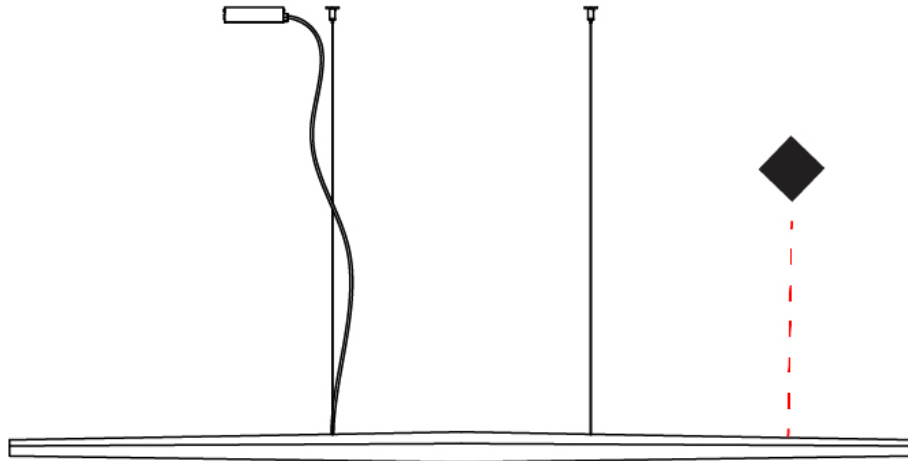

D81609R9-

PROJECT

TYPE

SPECIFIER

QUANTITY

DATE

D