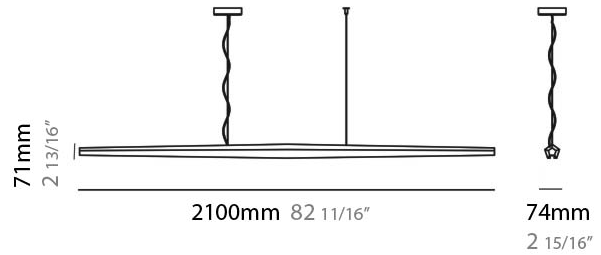

1. To build a product code in our configurator select the specify button on the base model # product page
2. To build a manual product code on this datasheet choose from the options listed below in blue font and add the suffix to the base model #

GENERAL

Series: Viisi
Brand: Panzeri
Division: Design
Mounting Type: Suspension
Mounting Location: Ceiling
Subcategory: Pendant

PHYSICAL

Shape: Abstract
Length (mm): 2100
Length (in): 82 ¹¹/₁₆"
Width (mm): 74
Width (in): 2 ¹⁵/₁₆"
Height (mm): 71
Height (in): 2 ¹³/₁₆"
Max. Overall Height (mm): 2071
Max. Overall Height (in): 81 ⁹/₁₆"
Light Distribution: Direct
Weight (kg): 2.80
Weight (lbs): 6.17
Diffuser: Extruded Polycarbonate Diffuser
Fixture Finish: WHI / BLK
Fixture Material: Aluminum
Cable Details: Power supply: Transparent PVC 2300mm / 90 11/16"
Suspension kit: steel wire 2000mm / 78 11/6"

ELECTRICAL

Lamp Type: LED
Input Wattage (W): 44.5
Total Output Wattage (W): 38.1
Dimming: Non-Dimmable / 0-10V Dimming
Driver Included: Yes
Driver Location: Integrated
Driver Type: Constant Current - Universal
Driver Class: Class 2
Input Voltage (V): 120 - 277
Output Voltage (V): 24

LED

Color Temperature (°K): 3000
Max. Delivered Lumen (lm): 2376
Nominal Lumen (lm): 5180
CRI: >90 CRI
Efficiency (%): 45.9
Efficacy (lm/w): 54
Lamp Life (hrs): 50000

OPTICAL

Optic°: Diffused

RATINGS AND CERTIFICATIONS

Certified By: Certified for North American Standards
IP rating: IP40