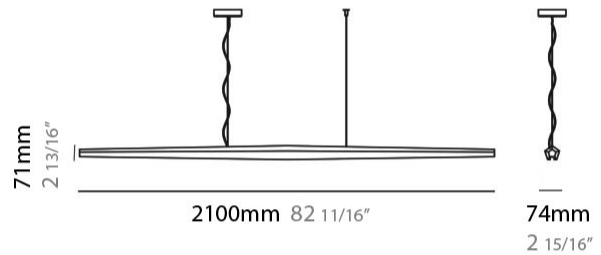

1. To build a product code in our configurator select the specify button on the base model # product page
2. To build a manual product code on this datasheet choose from the options listed below in blue font and add the suffix to the base model #

GENERAL

Series: Viisi
Brand: Panzeri
Division: Design
Mounting Type: Suspension
Mounting Location: Ceiling
Subcategory: Pendant

PHYSICAL

Shape: Abstract
Length (mm): 2100
Length (in): 82 ¹¹/₁₆"
Width (mm): 74
Width (in): 2 ¹⁵/₁₆"
Height (mm): 71
Height (in): 2 ¹³/₁₆"
Max. Overall Height (mm): 2071
Max. Overall Height (in): 81 ⁹/₁₆"
Light Distribution: Indirect
Weight (kg): 2.8
Weight (lbs): 6.17
Diffuser: Extruded Polycarbonate Diffuser
Fixture Finish: WHI / BLK
Fixture Material: Aluminum
Cable Details: Power supply: Transparent PVC 2300mm / 90 11/16"
Suspension kit: steel wire 2000mm / 78 11/6"

ELECTRICAL

Lamp Type: LED
Input Wattage (W): 44.5
Total Output Wattage (W): 38.1
Dimming: Non-Dimmable / 0-10V Dimming
Driver Included: Yes
Driver Location: Integrated
Driver Type: Constant Current - Universal
Driver Class: Class 2
Input Voltage (V): 120 - 277
Output Voltage (V): 24

LED

Color Temperature (°K): 3000
Max. Delivered Lumen (lm): 2376
Nominal Lumen (lm): 5180
CRI: >90 CRI
Efficiency (%): 45.9
Efficacy (lm/w): 54
Lamp Life (hrs): 50000

OPTICAL

Optic°: Diffused

RATINGS AND CERTIFICATIONS

Certified By: Certified for North American Standards
IP rating: IP40