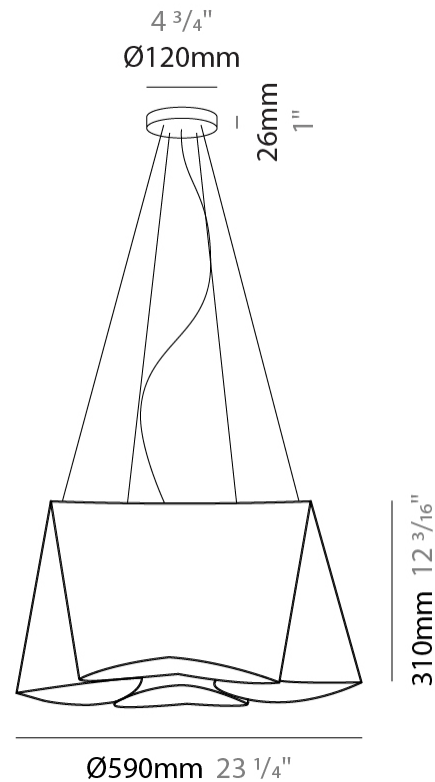

PROJECT	_____
TYPE	_____
SPECIFIER	_____
QUANTITY	_____
DATE	_____

WANDA SUSPENSION

D61069-

base number   Finish
Options

1. To build a product code in our configurator select the specify button on the base model # product page
2. To build a manual product code on this datasheet choose from the options listed below in blue font and add the suffix to the base model #

GENERAL

Series: Wanda _____
Brand: Linea Zero _____
Division: Design _____
Mounting Type: Suspension _____
Mounting Location: Ceiling _____
Subcategory: Pendant _____

PHYSICAL

Shape: Abstract _____
Diameter (mm): 390 _____
Diameter (in): 23 1/4 _____
Height (mm): 310 _____
Height (in): 12 3/16 _____
Max. Overall Height (mm): 1900 _____
Max. Overall Height (in): 74 13/16 _____
Light Distribution: Omnidirectional _____
Diffuser: Polilux™ Shade - See Finish Options _____
Fixture Finish: WHI / SIL / NGD / COP / PKM _____
Fixture Material: Polilux™/ Metal holder _____

ELECTRICAL

Number of Lamps: 3 _____
Lamp Type: LED Retrofit _____
Bulb Included: Bulb Not Included _____
Max. Wattage Per Lamp (W): 7 _____
Lamp Base: E26 _____
Input Voltage (V): 120 _____
Upon Request: 277Vac / GU24 _____

LED

OPTICAL

RATINGS AND CERTIFICATIONS

Certified By: Certified for North American Standards _____
IP rating: IP20 _____