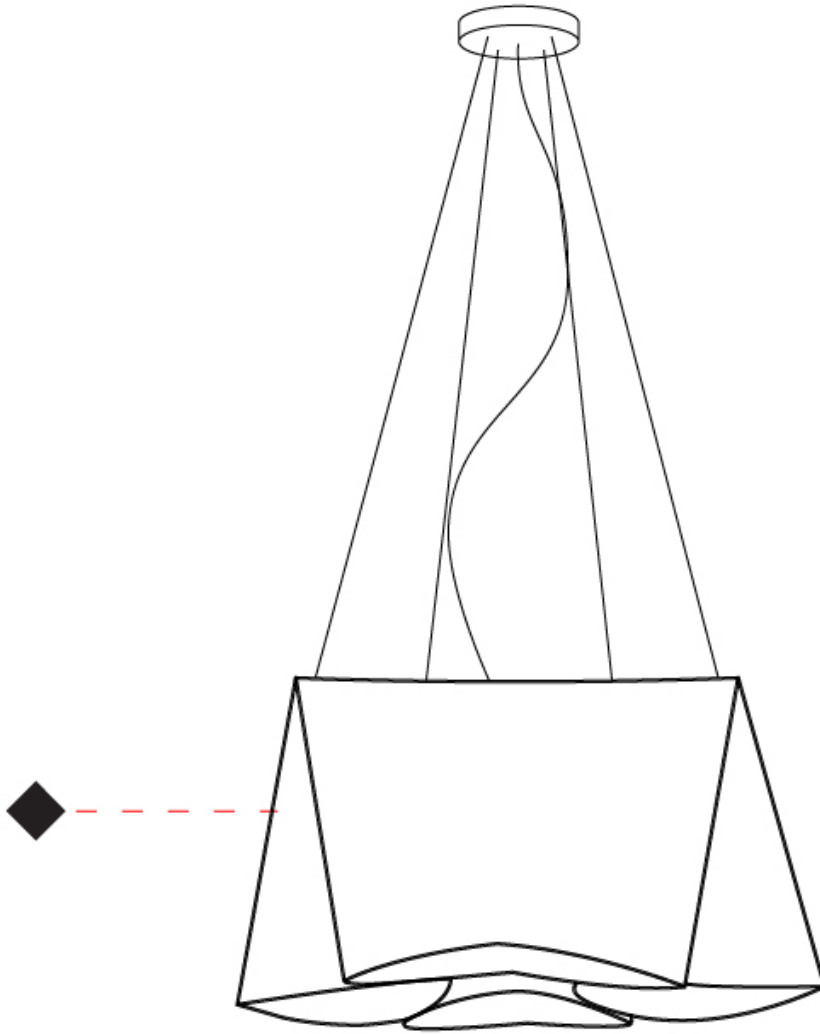

D61070-

PROJECT _____

TYPE _____

SPECIFIER _____

QUANTITY _____

DATE _____

D