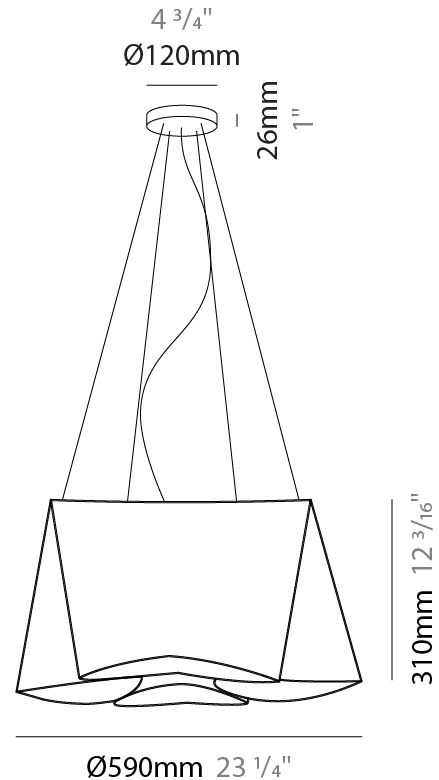

WANDA SUSPENSION

D61068-

base number   Finish
Options

1. To build a product code in our configurator select the specify button on the base model # product page
2. To build a manual product code on this datasheet choose from the options listed below in blue font and add the suffix to the base model #

GENERAL

Series: Wanda _____
Brand: Linea Zero _____
Division: Design _____
Mounting Type: Suspension _____
Mounting Location: Ceiling _____
Subcategory: Pendant _____

PHYSICAL

Shape: Abstract _____
Diameter (mm): 390 _____
Diameter (in): 23 1/4 _____
Height (mm): 310 _____
Height (in): 12 3/16 _____
Max. Overall Height (mm): 1900 _____
Max. Overall Height (in): 74 13/16 _____
Light Distribution: Omnidirectional _____
Diffuser: Polilux™ Shade - See Finish Options _____
Fixture Finish: WHI / SIL / NGD / COP / PKM _____
Fixture Material: Polilux™/ Metal holder _____

ELECTRICAL

Number of Lamps: 1 _____
Lamp Type: LED Retrofit _____
Bulb Included: Bulb Not Included _____
Max. Wattage Per Lamp (W): 7 _____
Lamp Base: E26 _____
Input Voltage (V): 120 _____
Upon Request: 277Vac / GU24 _____

LED

OPTICAL

RATINGS AND CERTIFICATIONS

Certified By: Certified for North American Standards _____
IP rating: IP20 _____