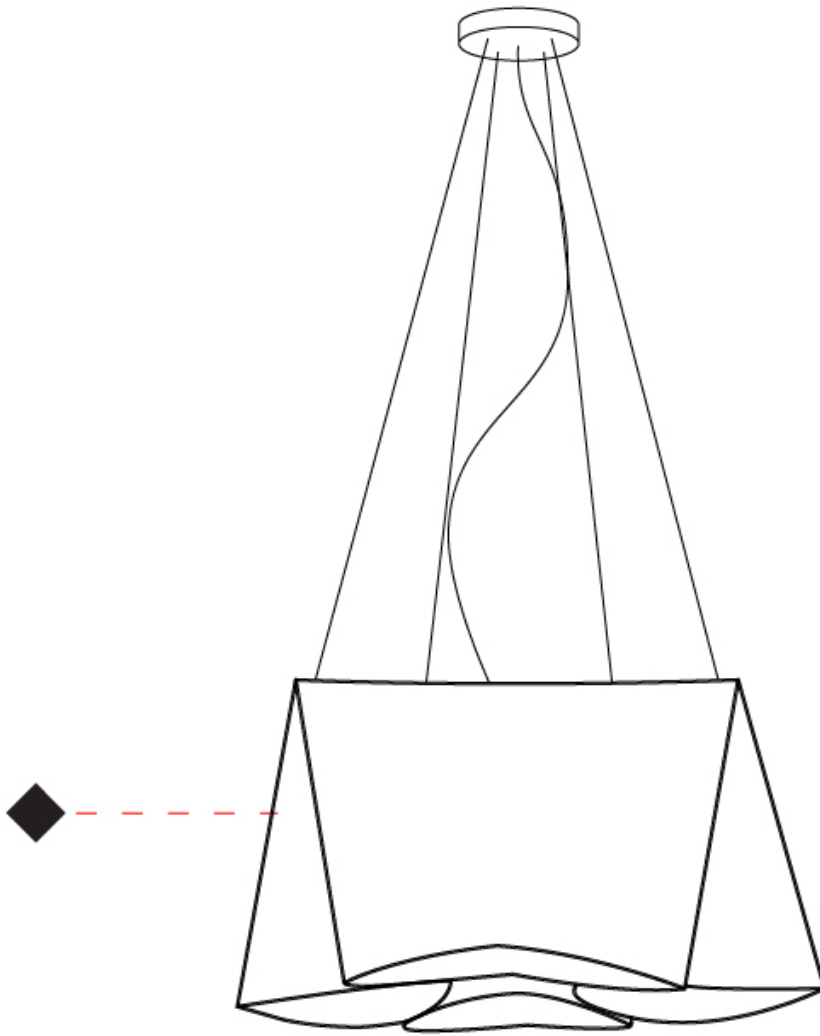

WANDA SUSPENSION

D61069-

PROJECT

TYPE

SPECIFIER

QUANTITY

DATE

D