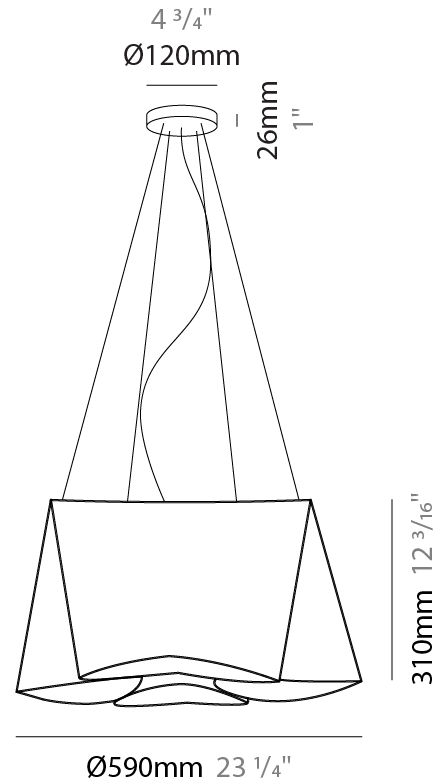

PROJECT	_____
TYPE	_____
SPECIFIER	_____
QUANTITY	_____
DATE	_____

WANDA SUSPENSION

D61068-

base number   Finish
Options

1. To build a product code in our configurator select the specify button on the base model # product page
2. To build a manual product code on this datasheet choose from the options listed below in blue font and add the suffix to the base model #

GENERAL

Series: Wanda _____
Partner: Linea Zero _____
Division: Design _____
Installation: Suspension _____
Product Type: Pendant _____
Mounting Location: Ceiling _____

PHYSICAL

Shape: Abstract _____
Diameter (mm): 390 _____
Diameter (in): 23 1/4 _____
Height (mm): 310 _____
Height (in): 12 3/16 _____
Max. Overall Height (mm): 1900 _____
Max. Overall Height (in): 74 13/16 _____
Diffuser: Polilux™ Shade - See Finish Options _____
Fixture Finish: WHI / SIL / NGD / COP / PKM _____
Fixture Material: Polilux™/ Metal holder _____
Primary Material: Non-Static Polilux _____

ELECTRICAL

Number of Lamps: 1 _____
Lamp Type: LED Retrofit _____
Bulb Included: Bulb Not Included _____
Max. Wattage Per Lamp (W): 7 _____
Lamp Base: E26 _____
Input Voltage (V): 120 _____
Upon Request: 277Vac / GU24 _____

LED

OPTICAL

RATINGS AND CERTIFICATIONS

Certified By: Certified for North American Standards _____
IP rating: IP20 _____