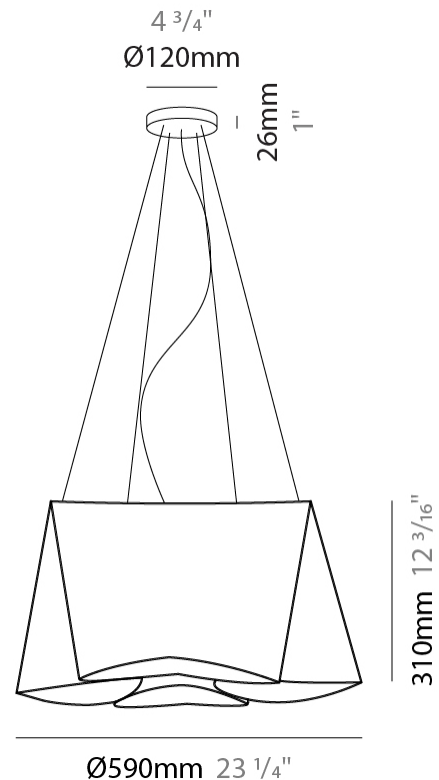

PROJECT	_____
TYPE	_____
SPECIFIER	_____
QUANTITY	_____
DATE	_____

WANDA SUSPENSION

D61069-

base number   Finish
Options

1. To build a product code in our configurator select the specify button on the base model # product page
2. To build a manual product code on this datasheet choose from the options listed below in blue font and add the suffix to the base model #

GENERAL

Series: Wanda _____
Partner: Linea Zero _____
Division: Design _____
Installation: Suspension _____
Product Type: Pendant _____
Mounting Location: Ceiling _____

PHYSICAL

Shape: Abstract _____
Diameter (mm): 390 _____
Diameter (in): 23 1/4 _____
Height (mm): 310 _____
Height (in): 12 3/16 _____
Max. Overall Height (mm): 1900 _____
Max. Overall Height (in): 74 13/16 _____
Diffuser: Polilux™ Shade - See Finish Options _____
Fixture Finish: WHI / SIL / NGD / COP / PKM _____
Fixture Material: Polilux™/ Metal holder _____
Primary Material: Non-Static Polilux _____

ELECTRICAL

Number of Lamps: 3 _____
Lamp Type: LED Retrofit _____
Bulb Included: Bulb Not Included _____
Max. Wattage Per Lamp (W): 7 _____
Lamp Base: E26 _____
Input Voltage (V): 120 _____
Upon Request: 277Vac / GU24 _____

LED

OPTICAL

RATINGS AND CERTIFICATIONS

Certified By: Certified for North American Standards _____
IP rating: IP20 _____