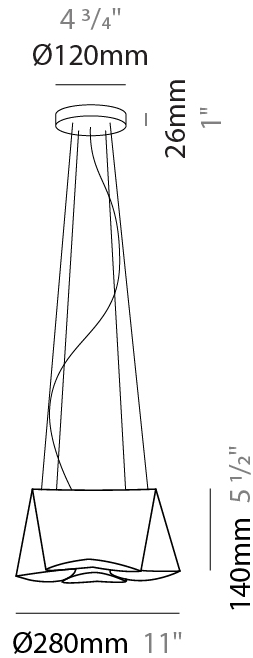

PROJECT	
TYPE	
SPECIFIER	
QUANTITY	
DATE	

WANDA SUSPENSION

D61066-

base number   Finish
Options

1. To build a product code in our configurator select the specify button on the base model # product page
2. To build a manual product code on this datasheet choose from the options listed below in blue font and add the suffix to the base model #

GENERAL

Series: Wanda
Partner: Linea Zero
Division: Design
Installation: Suspension
Product Type: Pendant
Mounting Location: Ceiling

PHYSICAL

Shape: Abstract
Diameter (mm): 280
Diameter (in): 11
Height (mm): 140
Height (in): 5 1/2
Max. Overall Height (mm): 1900
Max. Overall Height (in): 74 13/16
Diffuser: Polilux™ Shade - See Finish Options
Fixture Finish: WHI / SIL / NGD / COP / PKM
Fixture Material: Polilux™/ Metal holder
Primary Material: Non-Static Polilux

ELECTRICAL

Number of Lamps: 1
Lamp Type: LED Retrofit
Bulb Included: Bulb Not Included
Max. Wattage Per Lamp (W): 7
Lamp Base: E26
Input Voltage (V): 120
Upon Request: 277Vac / GU24

LED

OPTICAL

RATINGS AND CERTIFICATIONS

Certified By: Certified for North American Standards
IP rating: IP20