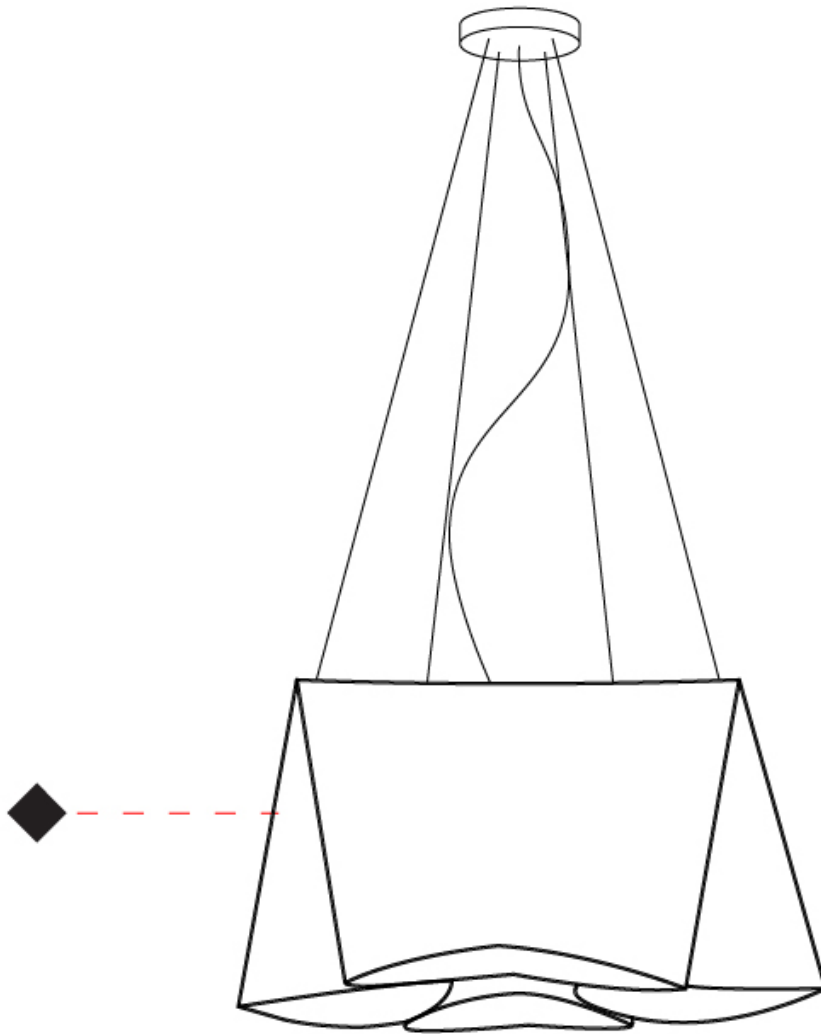

WANDA SUSPENSION

D61069-

PROJECT

TYPE

SPECIFIER

QUANTITY

DATE

D