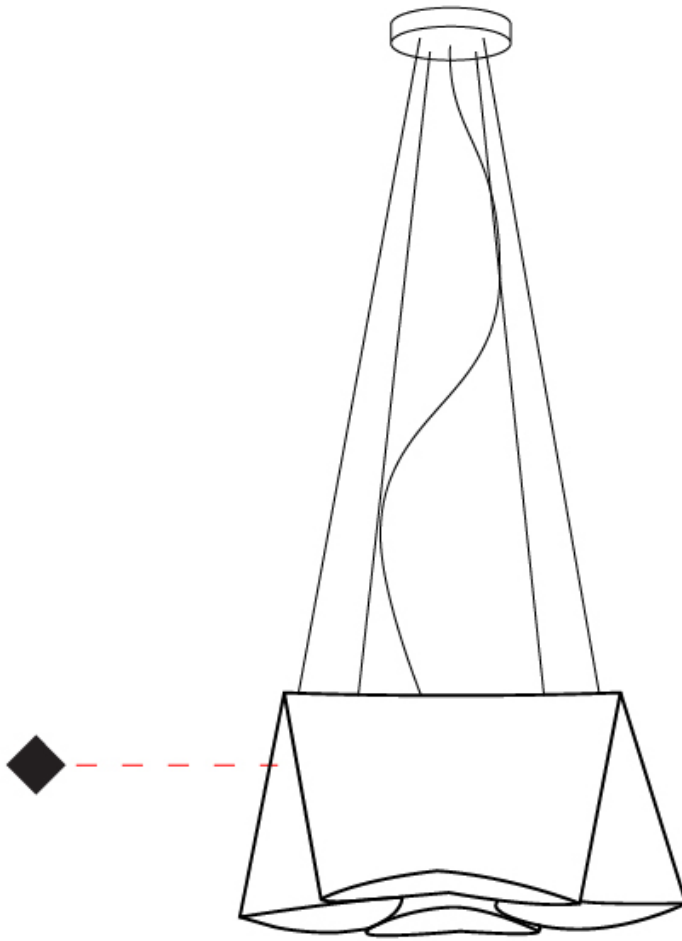

WANDA SUSPENSION

D61067-

PROJECT _____

TYPE _____

SPECIFIER _____

QUANTITY _____

DATE _____

D