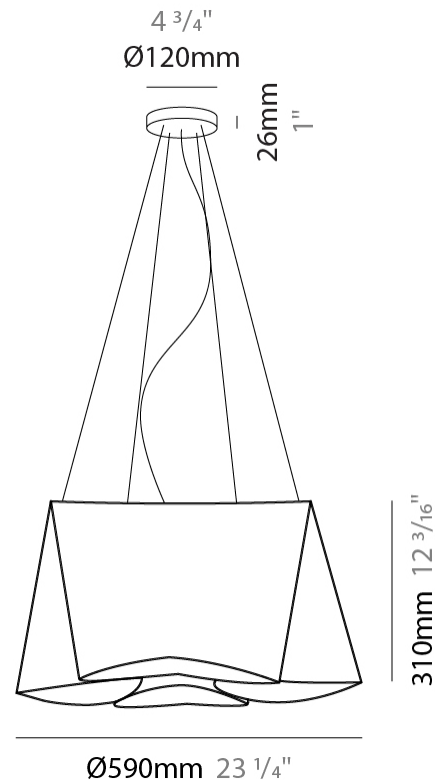

PROJECT	_____
TYPE	_____
SPECIFIER	_____
QUANTITY	_____
DATE	_____

WANDA SUSPENSION

D61070-

base number   Finish
Options

1. To build a product code in our configurator select the specify button on the base model # product page
2. To build a manual product code on this datasheet choose from the options listed below in blue font and add the suffix to the base model #

GENERAL

Series: Wanda
Partner: Linea Zero
Division: Design
Installation: Suspension
Product Type: Pendant
Mounting Location: Ceiling

PHYSICAL

Shape: Abstract
Diameter (mm): 390
Diameter (in): 23 1/4
Height (mm): 310
Height (in): 12 3/16
Max. Overall Height (mm): 1900
Max. Overall Height (in): 74 13/16
Diffuser: Polilux™ Shade - See Finish Options
Fixture Finish: WHI / SIL / NGD / COP / PKM
Fixture Material: Polilux™/ Metal holder
Primary Material: Non-Static Polilux

ELECTRICAL

Number of Lamps: 5
Lamp Type: LED Retrofit
Bulb Included: Bulb Not Included
Max. Wattage Per Lamp (W): 7
Lamp Base: E26
Input Voltage (V): 120
Upon Request: 277Vac / GU24

LED

OPTICAL

RATINGS AND CERTIFICATIONS

Certified By: Certified for North American Standards
IP rating: IP20