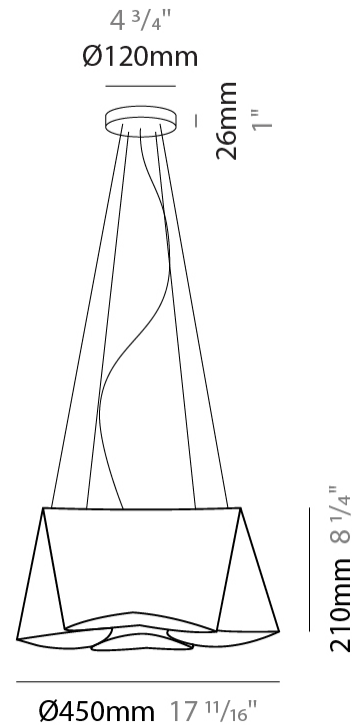

PROJECT	_____
TYPE	_____
SPECIFIER	_____
QUANTITY	_____
DATE	_____

WANDA SUSPENSION

D61067-

base number   Finish
Options

1. To build a product code in our configurator select the specify button on the base model # product page
2. To build a manual product code on this datasheet choose from the options listed below in blue font and add the suffix to the base model #

GENERAL

Series: Wanda _____
Partner: Linea Zero _____
Division: Design _____
Installation: Suspension _____
Product Type: Pendant _____
Mounting Location: Ceiling _____

PHYSICAL

Shape: Abstract _____
Diameter (mm): 450 _____
Diameter (in): 17 ¹¹/₁₆ _____
Height (mm): 210 _____
Height (in): 8 ¹/₄ _____
Max. Overall Height (mm): 1900 _____
Max. Overall Height (in): 74 ¹³/₁₆ _____
Diffuser: Polilux™ Shade - See Finish Options _____
Fixture Finish: WHI / SIL / NGD / COP / PKM _____
Fixture Material: Polilux™/ Metal holder _____
Primary Material: Non-Static Polilux _____

ELECTRICAL

Number of Lamps: 1 _____
Lamp Type: LED Retrofit _____
Bulb Included: Bulb Not Included _____
Max. Wattage Per Lamp (W): 7 _____
Lamp Base: E26 _____
Input Voltage (V): 120 _____
Upon Request: 277Vac / GU24 _____

LED

OPTICAL

RATINGS AND CERTIFICATIONS

Certified By: Certified for North American Standards _____
IP rating: IP20 _____