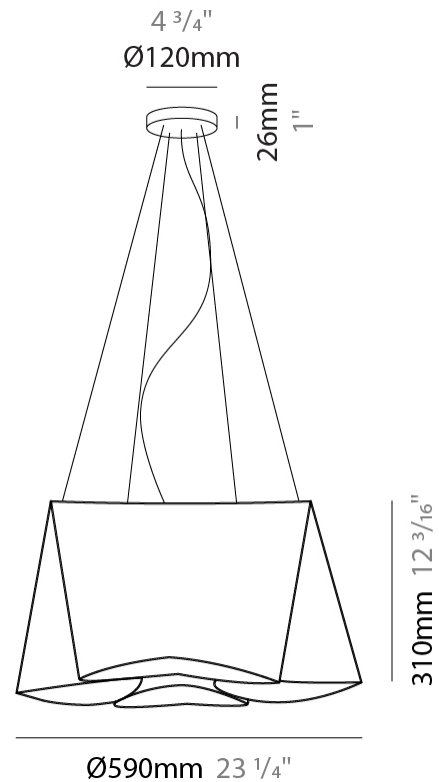

PROJECT	_____
TYPE	_____
SPECIFIER	_____
QUANTITY	_____
DATE	_____

WANDA SUSPENSION

D61068-

base number   Finish
Options

1. To build a product code in our configurator select the specify button on the base model # product page
2. To build a manual product code on this datasheet choose from the options listed below in blue font and add the suffix to the base model #

GENERAL

Series: Wanda _____
Partner: Linea Zero _____
Division: Design _____
Installation: Suspension _____
Product Type: Pendant _____
Mounting Location: Ceiling _____

PHYSICAL

Shape: Abstract _____
Diameter (mm): 390 _____
Diameter (in): 23 1/4 _____
Height (mm): 310 _____
Height (in): 12 3/16 _____
Max. Overall Height (mm): 1900 _____
Max. Overall Height (in): 74 13/16 _____
Diffuser: Polilux™ Shade - See Finish Options _____
Fixture Finish: WHI / SIL / NGD / COP / PKM _____
Fixture Material: Polilux™/ Metal holder _____
Primary Material: Non-Static Polilux _____

ELECTRICAL

Number of Lamps: 1 _____
Lamp Type: LED Retrofit _____
Bulb Included: Bulb Not Included _____
Max. Wattage Per Lamp (W): 7 _____
Lamp Base: E26 _____
Input Voltage (V): 120 _____
Upon Request: 277Vac / GU24 _____

LED

OPTICAL

RATINGS AND CERTIFICATIONS

Certified By: Certified for North American Standards _____
IP rating: IP20 _____