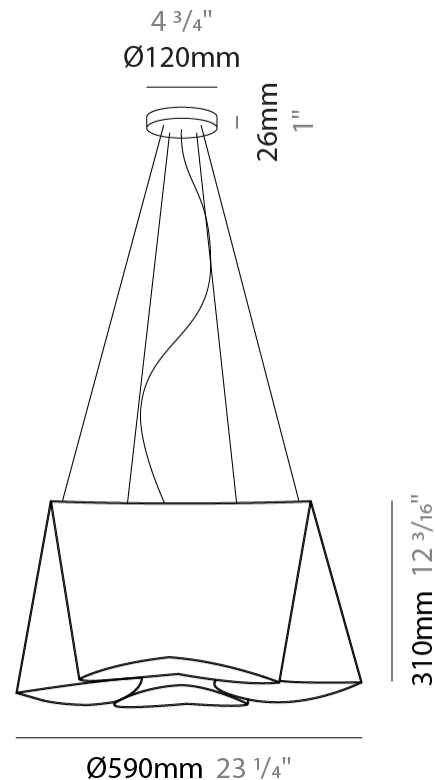

PROJECT	_____
TYPE	_____
SPECIFIER	_____
QUANTITY	_____
DATE	_____

WANDA SUSPENSION

D61068-

base number   Finish
Options

1. To build a product code in our configurator select the specify button on the base model # product page
2. To build a manual product code on this datasheet choose from the options listed below in blue font and add the suffix to the base model #

GENERAL

Series: Wanda _____
Brand: Linea Zero _____
Division: Design _____
Mounting Type: Suspension _____
Mounting Location: Ceiling _____
Subcategory: Pendant _____

PHYSICAL

Shape: Abstract _____
Diameter (mm): 390 _____
Diameter (in): 23 1/4 _____
Height (mm): 310 _____
Height (in): 12 3/16 _____
Max. Overall Height (mm): 1900 _____
Max. Overall Height (in): 74 13/16 _____
Light Distribution: Omnidirectional _____
Diffuser: Polilux™ Shade - See Finish Options _____
Fixture Finish: WHI / SIL / NGD / COP / PKM _____
Fixture Material: Polilux™/ Metal holder _____

ELECTRICAL

Number of Lamps: 1 _____
Lamp Type: LED Retrofit _____
Bulb Included: Bulb Not Included _____
Max. Wattage Per Lamp (W): 7 _____
Lamp Base: E26 _____
Input Voltage (V): 120 _____
Upon Request: 277Vac / GU24 _____

LED

OPTICAL

RATINGS AND CERTIFICATIONS

Certified By: Certified for North American Standards _____
IP rating: IP20 _____