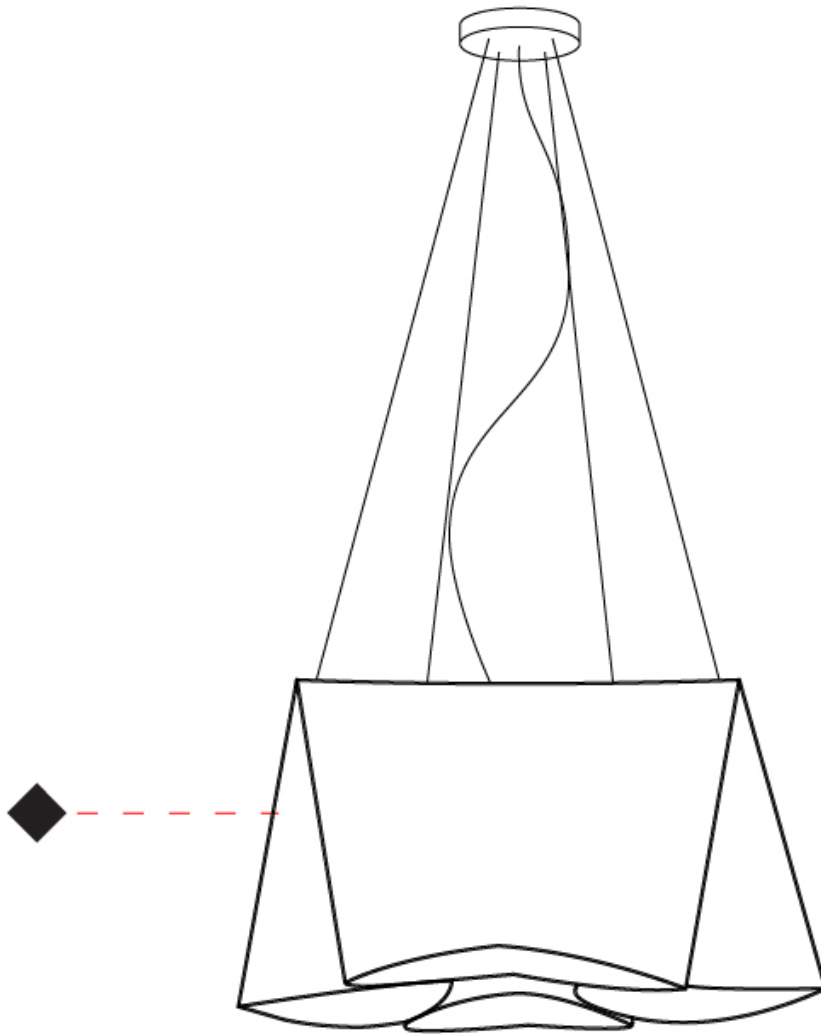

WANDA SUSPENSION

D61068-

PROJECT	_____
TYPE	_____
SPECIFIER	_____
QUANTITY	_____
DATE	_____

D