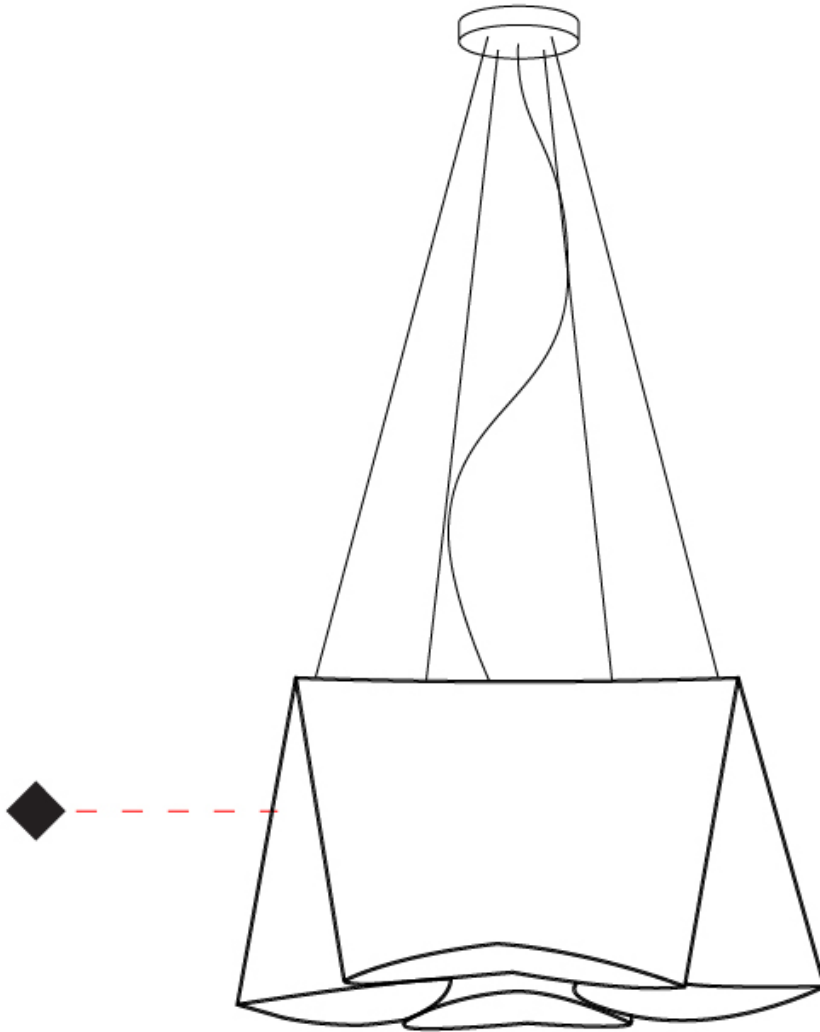

D61069-

PROJECT

TYPE

SPECIFIER

QUANTITY

DATE

D