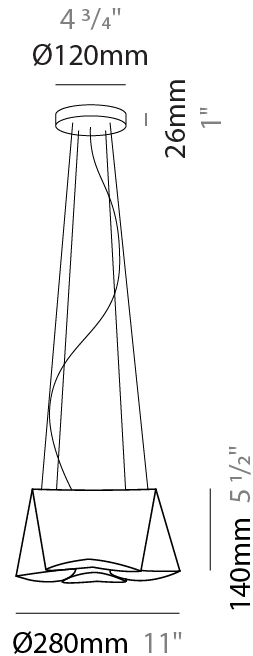

PROJECT	
TYPE	
SPECIFIER	
QUANTITY	
DATE	

WANDA SUSPENSION

D61066-

base number   Finish
Options

1. To build a product code in our configurator select the specify button on the base model # product page
2. To build a manual product code on this datasheet choose from the options listed below in blue font and add the suffix to the base model #

GENERAL

Series: Wanda
Brand: Linea Zero
Division: Design
Mounting Type: Suspension
Mounting Location: Ceiling
Subcategory: Pendant

PHYSICAL

Shape: Abstract
Diameter (mm): 280
Diameter (in): 11
Height (mm): 140
Height (in): 5 1/2
Max. Overall Height (mm): 1900
Max. Overall Height (in): 74 13/16
Light Distribution: Omnidirectional
Diffuser: Polilux™ Shade - See Finish Options
Fixture Finish: WHI / SIL / NGD / COP / PKM
Fixture Material: Polilux™/ Metal holder

ELECTRICAL

Number of Lamps: 1
Lamp Type: LED Retrofit
Bulb Included: Bulb Not Included
Max. Wattage Per Lamp (W): 7
Lamp Base: E26
Input Voltage (V): 120
Upon Request: 277Vac / GU24

LED

OPTICAL

RATINGS AND CERTIFICATIONS

Certified By: Certified for North American Standards
IP rating: IP20