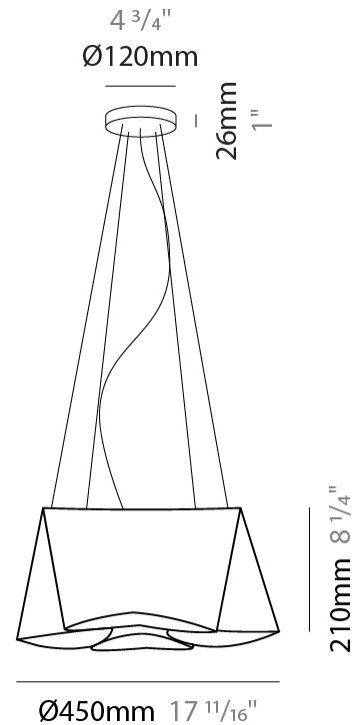

PROJECT
TYPE
SPECIFIER
QUANTITY
DATE

WANDA SUSPENSION

D61067-

base number   Finish
Options

1. To build a product code in our configurator select the specify button on the base model # product page
2. To build a manual product code on this datasheet choose from the options listed below in blue font and add the suffix to the base model #

GENERAL

Series: Wanda
Brand: Linea Zero
Division: Design
Mounting Type: Suspension
Mounting Location: Ceiling
Subcategory: Pendant

PHYSICAL

Shape: Abstract
Diameter (mm): 450
Diameter (in): 17 ¹¹/₁₆
Height (mm): 210
Height (in): 8 ¹/₄
Max. Overall Height (mm): 1900
Max. Overall Height (in): 74 ¹³/₁₆
Light Distribution: Omnidirectional
Diffuser: Polilux™ Shade - See Finish Options
Fixture Finish: WHI / SIL / NGD / COP / PKM
Fixture Material: Polilux™/ Metal holder

ELECTRICAL

Number of Lamps: 1
Lamp Type: LED Retrofit
Bulb Included: Bulb Not Included
Max. Wattage Per Lamp (W): 7
Lamp Base: E26
Input Voltage (V): 120
Upon Request: 277Vac / GU24

LED

OPTICAL

RATINGS AND CERTIFICATIONS

Certified By: Certified for North American Standards
IP rating: IP20