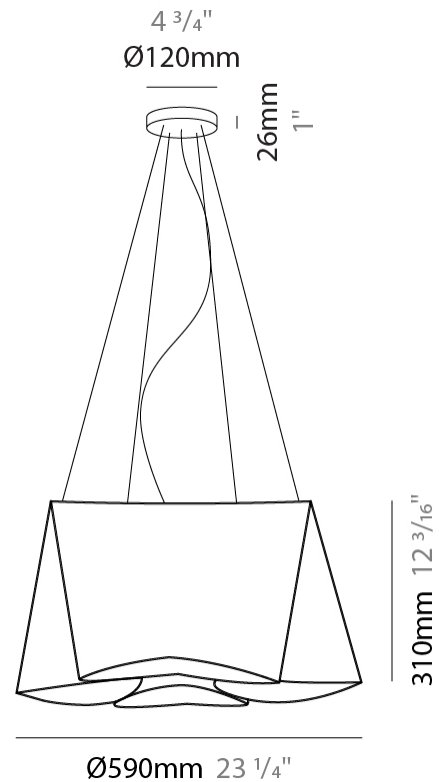

PROJECT
TYPE
SPECIFIER
QUANTITY
DATE

WANDA SUSPENSION

D61069-

base number   Finish
Options

1. To build a product code in our configurator select the specify button on the base model # product page
2. To build a manual product code on this datasheet choose from the options listed below in blue font and add the suffix to the base model #

GENERAL

Series: Wanda
Brand: Linea Zero
Division: Design
Mounting Type: Suspension
Mounting Location: Ceiling
Subcategory: Pendant

PHYSICAL

Shape: Abstract
Diameter (mm): 390
Diameter (in): 23 1/4
Height (mm): 310
Height (in): 12 3/16
Max. Overall Height (mm): 1900
Max. Overall Height (in): 74 13/16
Light Distribution: Omnidirectional
Diffuser: Polilux™ Shade - See Finish Options
Fixture Finish: WHI / SIL / NGD / COP / PKM
Fixture Material: Polilux™/ Metal holder

ELECTRICAL

Number of Lamps: 3
Lamp Type: LED Retrofit
Bulb Included: Bulb Not Included
Max. Wattage Per Lamp (W): 7
Lamp Base: E26
Input Voltage (V): 120
Upon Request: 277Vac / GU24

LED

OPTICAL

RATINGS AND CERTIFICATIONS

Certified By: Certified for North American Standards
IP rating: IP20