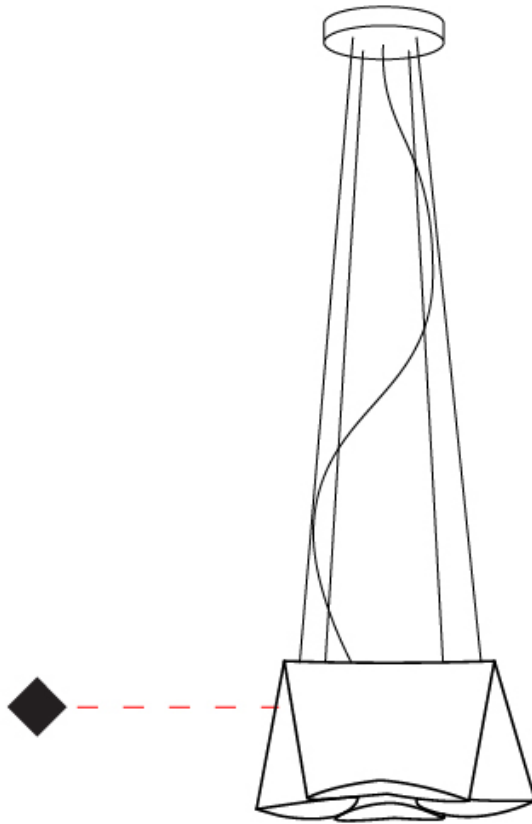

WANDA SUSPENSION

D61066-

PROJECT

TYPE

SPECIFIER

QUANTITY

DATE

D