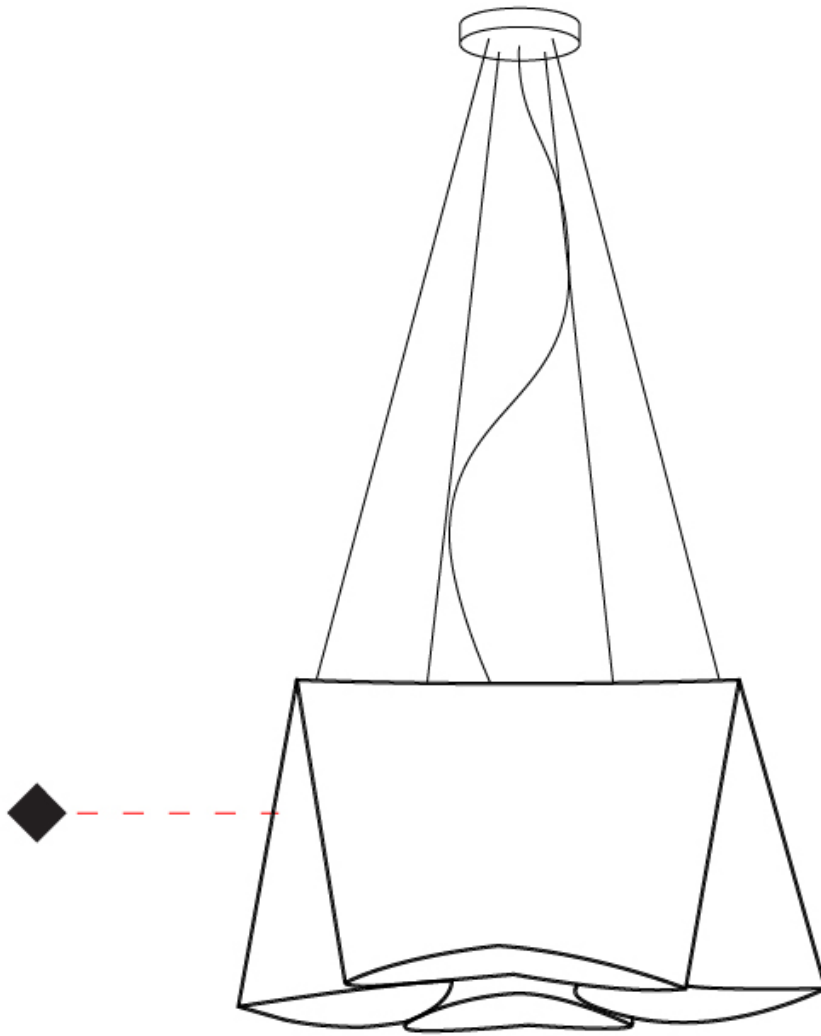

WANDA SUSPENSION

D61068-

PROJECT

TYPE

SPECIFIER

QUANTITY

DATE

D