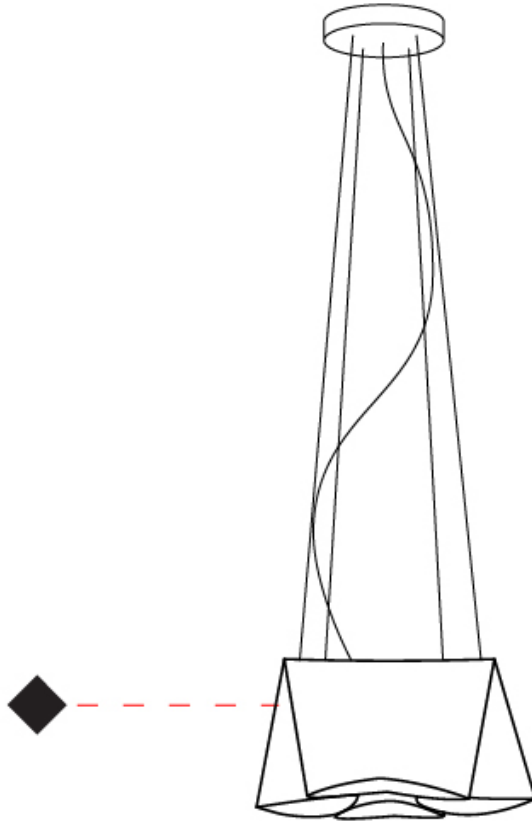

WANDA SUSPENSION

D61066-

PROJECT

TYPE

SPECIFIER

QUANTITY

DATE