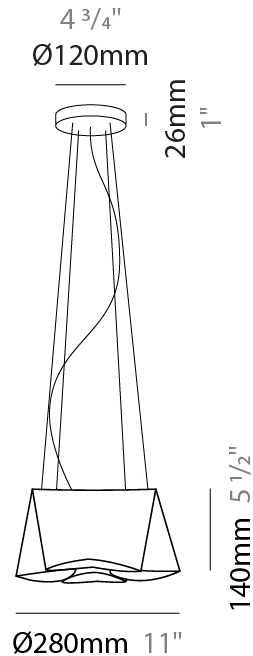

PROJECT	_____
TYPE	_____
SPECIFIER	_____
QUANTITY	_____
DATE	_____

WANDA SUSPENSION

D61066-

base number   Finish
Options

1. To build a product code in our configurator select the specify button on the base model # product page
2. To build a manual product code on this datasheet choose from the options listed below in blue font and add the suffix to the base model #

GENERAL

Series: Wanda _____
Brand: Linea Zero _____
Division: Design _____
Mounting Type: Suspension _____
Mounting Location: Ceiling _____
Subcategory: Pendant _____

PHYSICAL

Shape: Abstract _____
Diameter (mm): 280 _____
Diameter (in): 11 _____
Height (mm): 140 _____
Height (in): 5 1/2 _____
Max. Overall Height (mm): 1900 _____
Max. Overall Height (in): 74 13/16 _____
Light Distribution: Omnidirectional _____
Diffuser: Polilux™ Shade - See Finish Options _____
Fixture Finish: WHI / SIL / NGD / COP / PKM _____
Fixture Material: Polilux™/ Metal holder _____

ELECTRICAL

Number of Lamps: 1 _____
Lamp Type: LED Retrofit _____
Bulb Included: Bulb Not Included _____
Max. Wattage Per Lamp (W): 7 _____
Lamp Base: E26 _____
Input Voltage (V): 120 _____
Upon Request: 277Vac / GU24 _____

LED

OPTICAL

RATINGS AND CERTIFICATIONS

Certified By: Certified for North American Standards _____
IP rating: IP20 _____