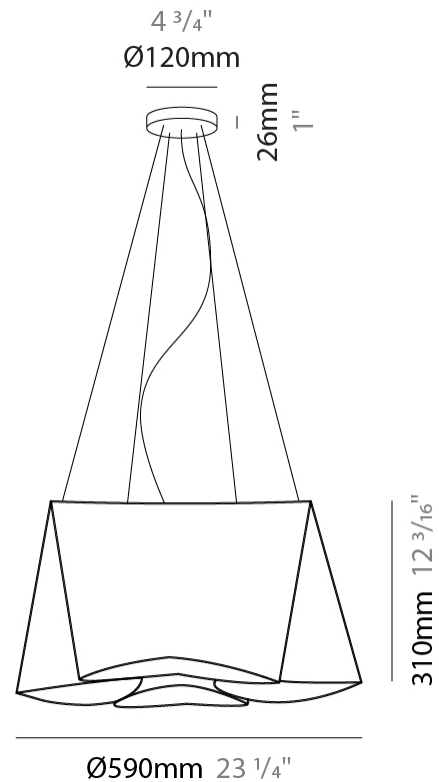

PROJECT	_____
TYPE	_____
SPECIFIER	_____
QUANTITY	_____
DATE	_____

WANDA SUSPENSION

D61068-

base number   Finish
Options

1. To build a product code in our configurator select the specify button on the base model # product page
2. To build a manual product code on this datasheet choose from the options listed below in blue font and add the suffix to the base model #

GENERAL

Series: Wanda _____
Brand: Linea Zero _____
Division: Design _____
Mounting Type: Suspension _____
Mounting Location: Ceiling _____
Subcategory: Pendant _____

PHYSICAL

Shape: Abstract _____
Diameter (mm): 390 _____
Diameter (in): 23 1/4 _____
Height (mm): 310 _____
Height (in): 12 3/16 _____
Max. Overall Height (mm): 1900 _____
Max. Overall Height (in): 74 13/16 _____
Light Distribution: Omnidirectional _____
Diffuser: Polilux™ Shade - See Finish Options _____
Fixture Finish: WHI / SIL / NGD / COP / PKM _____
Fixture Material: Polilux™/ Metal holder _____

ELECTRICAL

Number of Lamps: 1 _____
Lamp Type: LED Retrofit _____
Bulb Included: Bulb Not Included _____
Max. Wattage Per Lamp (W): 7 _____
Lamp Base: E26 _____
Input Voltage (V): 120 _____
Upon Request: 277Vac / GU24 _____

LED

OPTICAL

RATINGS AND CERTIFICATIONS

Certified By: Certified for North American Standards _____
IP rating: IP20 _____