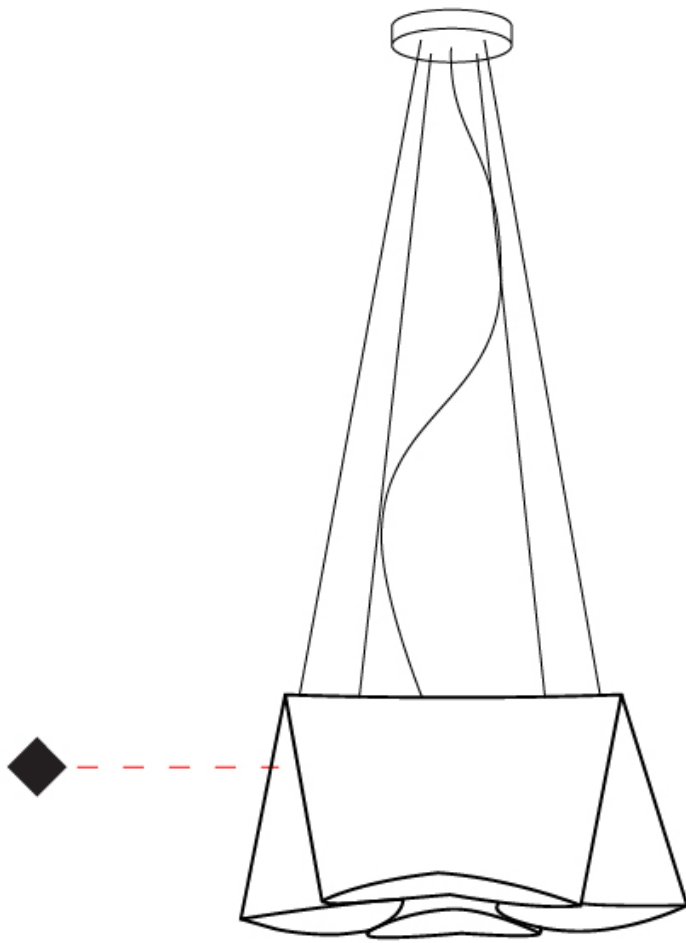

D61067-

PROJECT	_____
TYPE	_____
SPECIFIER	_____
QUANTITY	_____
DATE	_____

D