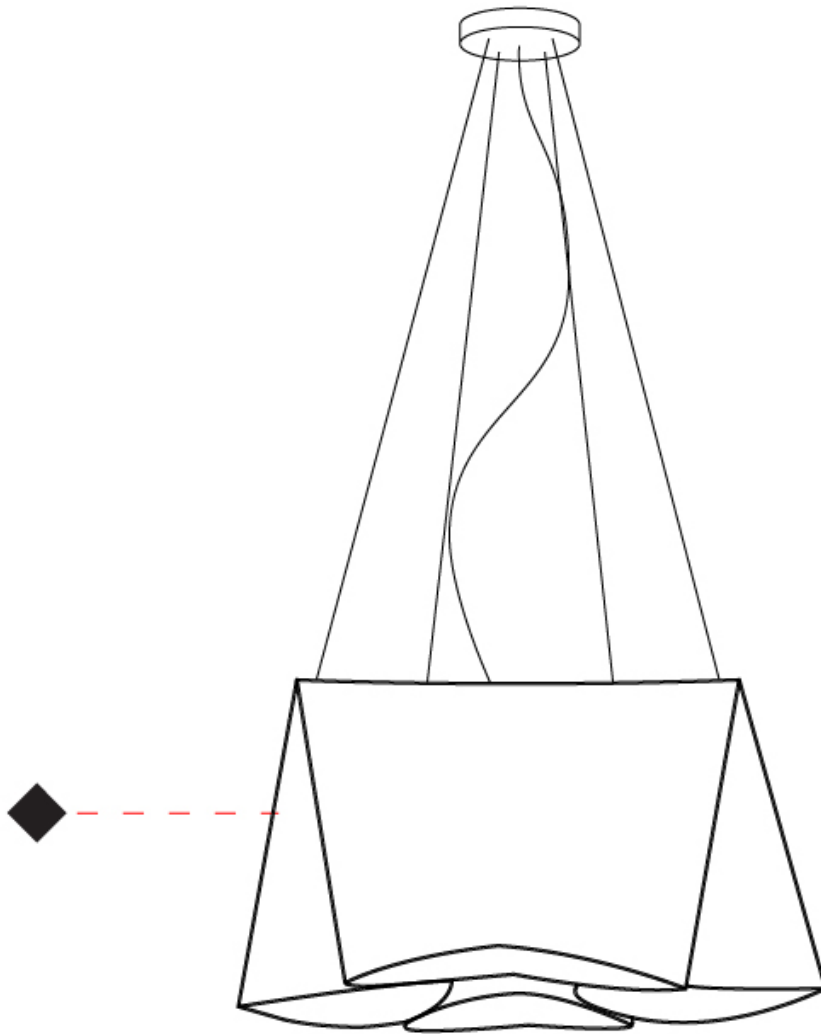

WANDA SUSPENSION

D61069-

PROJECT	_____
TYPE	_____
SPECIFIER	_____
QUANTITY	_____
DATE	_____