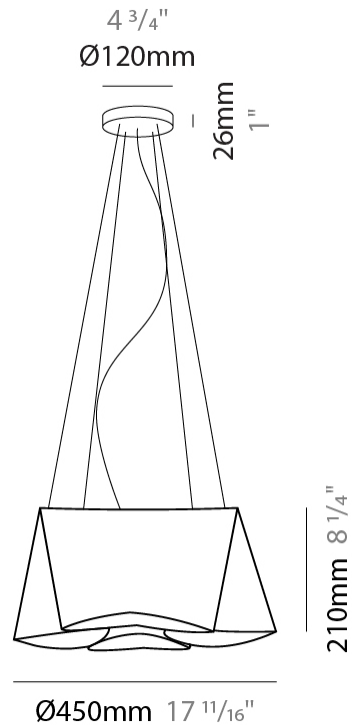

PROJECT
TYPE
SPECIFIER
QUANTITY
DATE

WANDA SUSPENSION

D61067-

base number   Finish
Options

1. To build a product code in our configurator select the specify button on the base model # product page
2. To build a manual product code on this datasheet choose from the options listed below in blue font and add the suffix to the base model #

GENERAL

Series: Wanda
Brand: Linea Zero
Division: Design
Mounting Type: Suspension
Mounting Location: Ceiling
Subcategory: Pendant

PHYSICAL

Shape: Abstract
Diameter (mm): 450
Diameter (in): 17 ¹¹/₁₆
Height (mm): 210
Height (in): 8 ¹/₄
Max. Overall Height (mm): 1900
Max. Overall Height (in): 74 ¹³/₁₆
Light Distribution: Omnidirectional
Diffuser: Polilux™ Shade - See Finish Options
Fixture Finish: WHI / SIL / NGD / COP / PKM
Fixture Material: Polilux™/ Metal holder

ELECTRICAL

Number of Lamps: 1
Lamp Type: LED Retrofit
Bulb Included: Bulb Not Included
Max. Wattage Per Lamp (W): 7
Lamp Base: E26
Input Voltage (V): 120
Upon Request: 277Vac / GU24

LED

OPTICAL

RATINGS AND CERTIFICATIONS

Certified By: Certified for North American Standards
IP rating: IP20