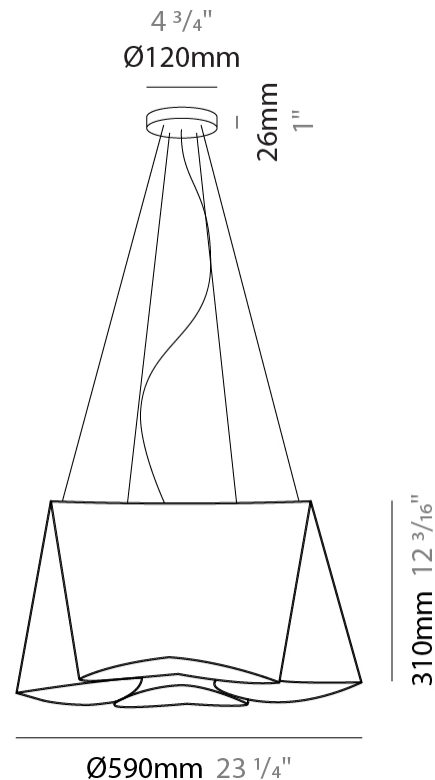

PROJECT	_____
TYPE	_____
SPECIFIER	_____
QUANTITY	_____
DATE	_____

WANDA SUSPENSION

D61070-

base number   Finish
Options

1. To build a product code in our configurator select the specify button on the base model # product page
2. To build a manual product code on this datasheet choose from the options listed below in blue font and add the suffix to the base model #

GENERAL

Series: Wanda _____
Brand: Linea Zero _____
Division: Design _____
Mounting Type: Suspension _____
Mounting Location: Ceiling _____
Subcategory: Ambient _____

PHYSICAL

Shape: Abstract _____
Diameter (mm): 390 _____
Diameter (in): 23 1/4 _____
Height (mm): 310 _____
Height (in): 12 3/16 _____
Max. Overall Height (mm): 1900 _____
Max. Overall Height (in): 74 13/16 _____
Light Distribution: Omnidirectional _____
Diffuser: Polilux™ Shade - See Finish Options _____
Fixture Finish: WHI / SIL / NGD / COP / PKM _____
Fixture Material: Polilux™/ Metal holder _____

ELECTRICAL

Number of Lamps: 5 _____
Lamp Type: LED Retrofit _____
Bulb Included: Bulb Not Included _____
Max. Wattage Per Lamp (W): 7 _____
Lamp Base: E26 _____
Input Voltage (V): 120 _____
Upon Request: 277Vac / GU24 _____

LED

OPTICAL

RATINGS AND CERTIFICATIONS

Certified By: Certified for North American Standards _____
IP rating: IP20 _____