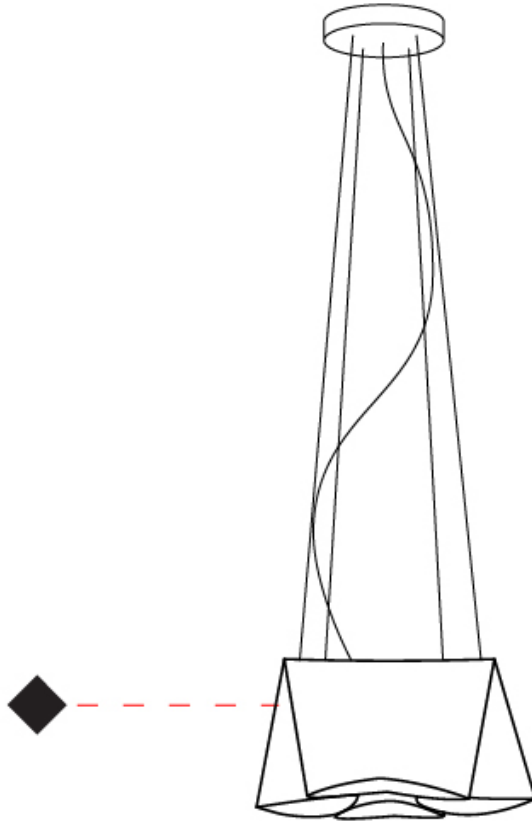

WANDA SUSPENSION

D61066-

PROJECT

TYPE

SPECIFIER

QUANTITY

DATE

D