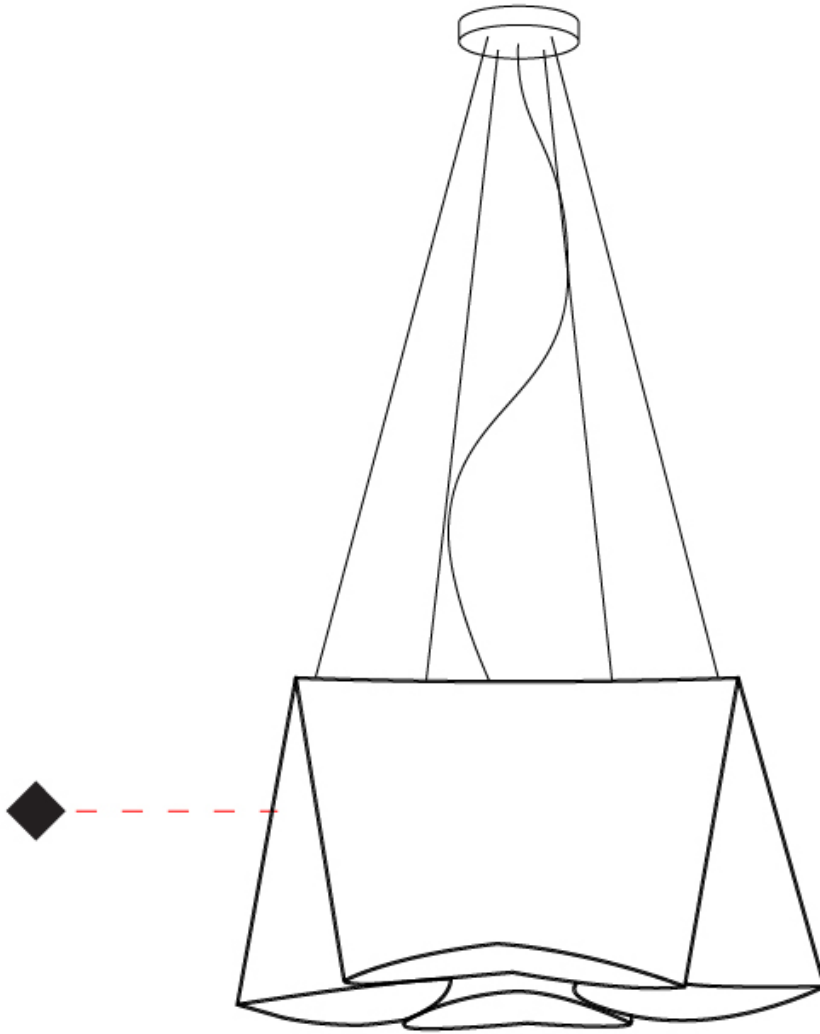

WANDA SUSPENSION

D61068-

PROJECT _____

TYPE _____

SPECIFIER _____

QUANTITY _____

DATE _____

D