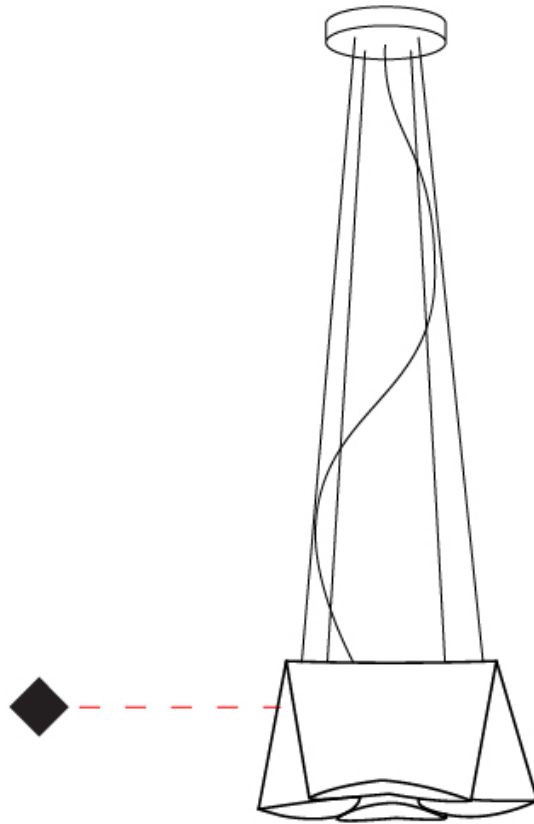

WANDA SUSPENSION

D61066-

PROJECT

TYPE

SPECIFIER

QUANTITY

DATE

D