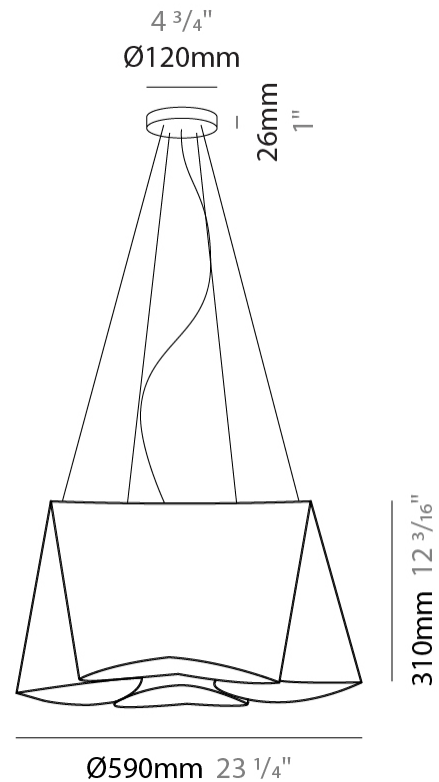

PROJECT	_____
TYPE	_____
SPECIFIER	_____
QUANTITY	_____
DATE	_____

WANDA SUSPENSION

D61069-

base number   Finish
Options

1. To build a product code in our configurator select the specify button on the base model # product page
2. To build a manual product code on this datasheet choose from the options listed below in blue font and add the suffix to the base model #

GENERAL

Series: Wanda _____
Brand: Linea Zero _____
Division: Design _____
Mounting Type: Suspension _____
Mounting Location: Ceiling _____
Subcategory: Pendant _____

PHYSICAL

Shape: Abstract _____
Diameter (mm): 390 _____
Diameter (in): 23 1/4 _____
Height (mm): 310 _____
Height (in): 12 3/16 _____
Max. Overall Height (mm): 1900 _____
Max. Overall Height (in): 74 13/16 _____
Light Distribution: Omnidirectional _____
Diffuser: Polilux™ Shade - See Finish Options _____
Fixture Finish: WHI / SIL / NGD / COP / PKM _____
Fixture Material: Polilux™/ Metal holder _____

ELECTRICAL

Number of Lamps: 3 _____
Lamp Type: LED Retrofit _____
Bulb Included: Bulb Not Included _____
Max. Wattage Per Lamp (W): 7 _____
Lamp Base: E26 _____
Input Voltage (V): 120 _____
Upon Request: 277Vac / GU24 _____

LED

OPTICAL

RATINGS AND CERTIFICATIONS

Certified By: Certified for North American Standards _____
IP rating: IP20 _____