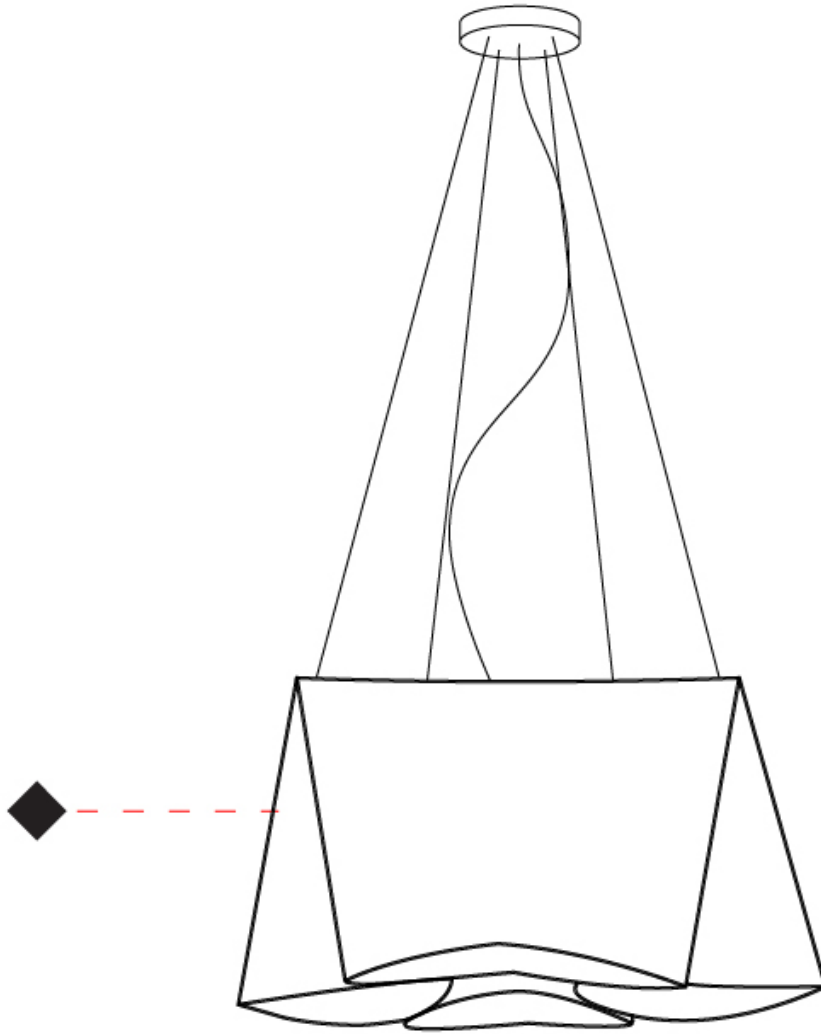

D61068-

PROJECT _____

TYPE _____

SPECIFIER _____

QUANTITY _____

DATE _____

D