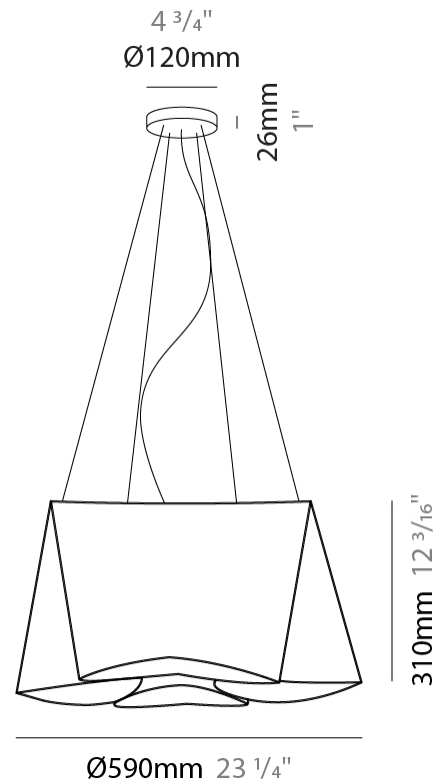

PROJECT	_____
TYPE	_____
SPECIFIER	_____
QUANTITY	_____
DATE	_____

WANDA SUSPENSION

D61068-

base number   Finish
Options

1. To build a product code in our configurator select the specify button on the base model # product page
2. To build a manual product code on this datasheet choose from the options listed below in blue font and add the suffix to the base model #

GENERAL

Series: Wanda _____
Brand: Linea Zero _____
Division: Design _____
Mounting Type: Suspension _____
Mounting Location: Ceiling _____
Subcategory: Pendant _____

PHYSICAL

Shape: Abstract _____
Diameter (mm): 390 _____
Diameter (in): 23 1/4 _____
Height (mm): 310 _____
Height (in): 12 3/16 _____
Max. Overall Height (mm): 1900 _____
Max. Overall Height (in): 74 13/16 _____
Light Distribution: Omnidirectional _____
Diffuser: Polilux™ Shade - See Finish Options _____
Fixture Finish: WHI / SIL / NGD / COP / PKM _____
Fixture Material: Polilux™/ Metal holder _____

ELECTRICAL

Number of Lamps: 1 _____
Lamp Type: LED Retrofit _____
Bulb Included: Bulb Not Included _____
Max. Wattage Per Lamp (W): 7 _____
Lamp Base: E26 _____
Input Voltage (V): 120 _____
Upon Request: 277Vac / GU24 _____

LED

OPTICAL

RATINGS AND CERTIFICATIONS

Certified By: Certified for North American Standards _____
IP rating: IP20 _____