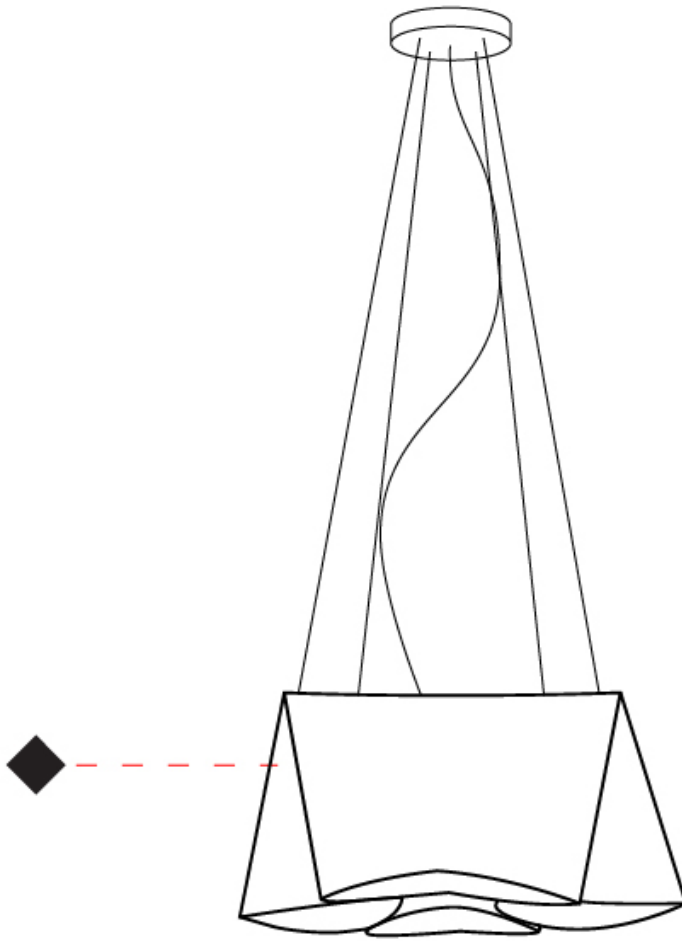

WANDA SUSPENSION

D61067-

PROJECT

TYPE

SPECIFIER

QUANTITY

DATE

D