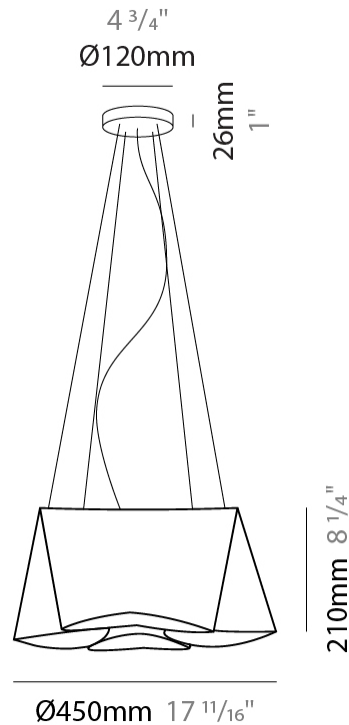

PROJECT
TYPE
SPECIFIER
QUANTITY
DATE

WANDA SUSPENSION

D61067-

base number   Finish
Options

1. To build a product code in our configurator select the specify button on the base model # product page
2. To build a manual product code on this datasheet choose from the options listed below in blue font and add the suffix to the base model #

GENERAL

Series: Wanda
Brand: Linea Zero
Division: Design
Mounting Type: Suspension
Mounting Location: Ceiling
Subcategory: Pendant

PHYSICAL

Shape: Abstract
Diameter (mm): 450
Diameter (in): 17 ¹¹/₁₆
Height (mm): 210
Height (in): 8 ¹/₄
Max. Overall Height (mm): 1900
Max. Overall Height (in): 74 ¹³/₁₆
Light Distribution: Omnidirectional
Diffuser: Polilux™ Shade - See Finish Options
Fixture Finish: WHI / SIL / NGD / COP / PKM
Fixture Material: Polilux™/ Metal holder

ELECTRICAL

Number of Lamps: 1
Lamp Type: LED Retrofit
Bulb Included: Bulb Not Included
Max. Wattage Per Lamp (W): 7
Lamp Base: E26
Input Voltage (V): 120
Upon Request: 277Vac / GU24

LED

OPTICAL

RATINGS AND CERTIFICATIONS

Certified By: Certified for North American Standards
IP rating: IP20