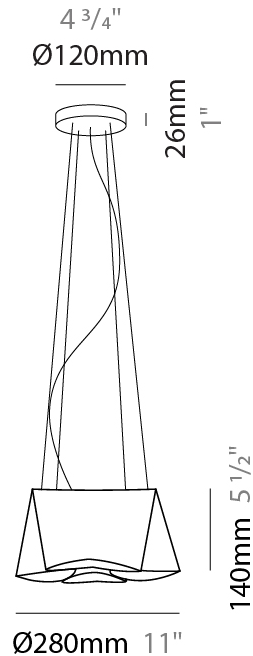

WANDA SUSPENSION

D61066-

base number   Finish
Options

1. To build a product code in our configurator select the specify button on the base model # product page
2. To build a manual product code on this datasheet choose from the options listed below in blue font and add the suffix to the base model #

GENERAL

Series: Wanda _____
Brand: Linea Zero _____
Division: Design _____
Mounting Type: Suspension _____
Mounting Location: Ceiling _____
Subcategory: Pendant _____

PHYSICAL

Shape: Abstract _____
Diameter (mm): 280 _____
Diameter (in): 11 _____
Height (mm): 140 _____
Height (in): 5 1/2 _____
Max. Overall Height (mm): 1900 _____
Max. Overall Height (in): 74 13/16 _____
Light Distribution: Omnidirectional _____
Diffuser: Polilux™ Shade - See Finish Options _____
Fixture Finish: WHI / SIL / NGD / COP / PKM _____
Fixture Material: Polilux™/ Metal holder _____

ELECTRICAL

Number of Lamps: 1 _____
Lamp Type: LED Retrofit _____
Bulb Included: Bulb Not Included _____
Max. Wattage Per Lamp (W): 7 _____
Lamp Base: E26 _____
Input Voltage (V): 120 _____
Upon Request: 277Vac / GU24 _____

LED

OPTICAL

RATINGS AND CERTIFICATIONS

Certified By: Certified for North American Standards _____
IP rating: IP20 _____