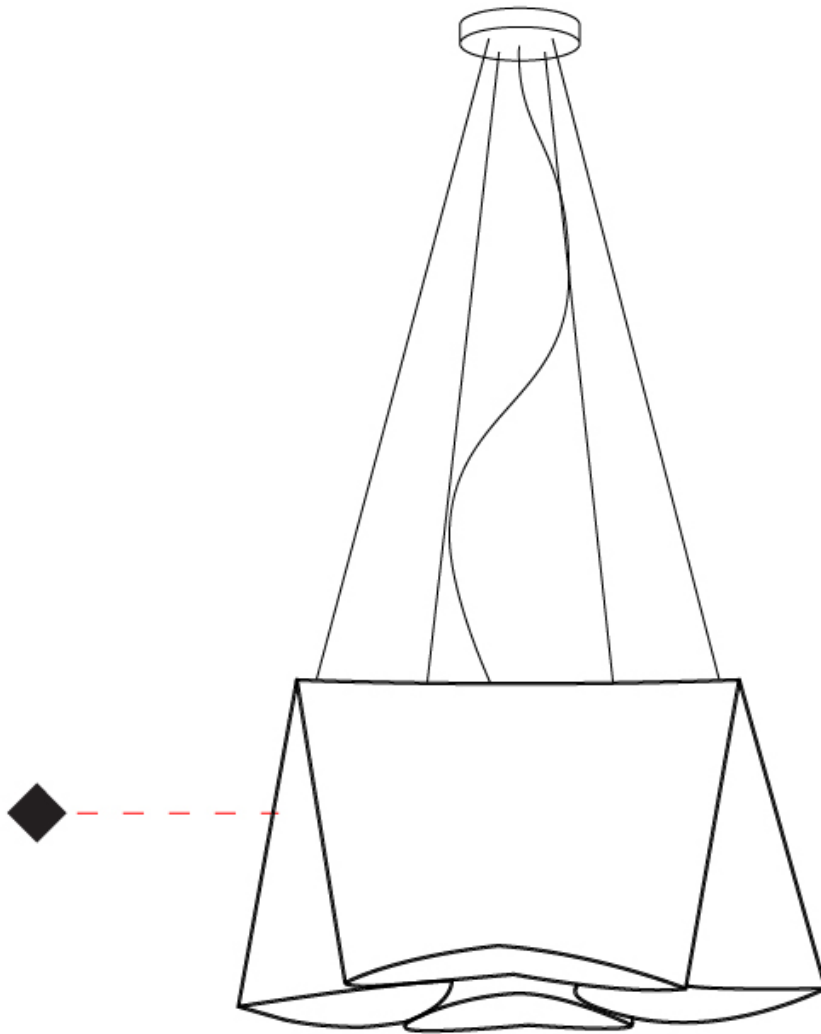

SPECIFIER

QUANTITY

DATE

D

WANDA COLOR FINISH CHART

PROJECT

TYPE

SPECIFIER