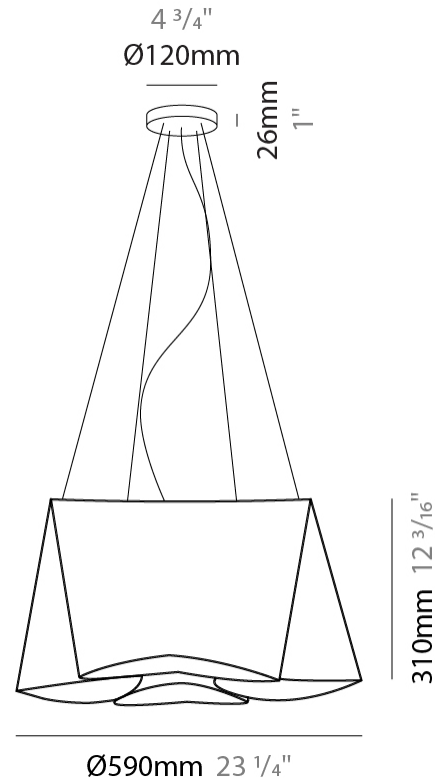

PROJECT	_____
TYPE	_____
SPECIFIER	_____
QUANTITY	_____
DATE	_____

WANDA SUSPENSION

D61069-

base number   Finish
Options

1. To build a product code in our configurator select the specify button on the base model # product page
2. To build a manual product code on this datasheet choose from the options listed below in blue font and add the suffix to the base model #

GENERAL

Series: Wanda _____
Brand: Linea Zero _____
Division: Design _____
Mounting Type: Suspension _____
Mounting Location: Ceiling _____
Subcategory: Pendant _____

PHYSICAL

Shape: Abstract _____
Diameter (mm): 390 _____
Diameter (in): 23 1/4 _____
Height (mm): 310 _____
Height (in): 12 3/16 _____
Max. Overall Height (mm): 1900 _____
Max. Overall Height (in): 74 13/16 _____
Light Distribution: Omnidirectional _____
Diffuser: Polilux™ Shade - See Finish Options _____
Fixture Finish: WHI / SIL / NGD / COP / PKM _____
Fixture Material: Polilux™/ Metal holder _____

ELECTRICAL

Number of Lamps: 3 _____
Lamp Type: LED Retrofit _____
Bulb Included: Bulb Not Included _____
Max. Wattage Per Lamp (W): 7 _____
Lamp Base: E26 _____
Input Voltage (V): 120 _____
Upon Request: 277Vac / GU24 _____

LED

OPTICAL

RATINGS AND CERTIFICATIONS

Certified By: Certified for North American Standards _____
IP rating: IP20 _____