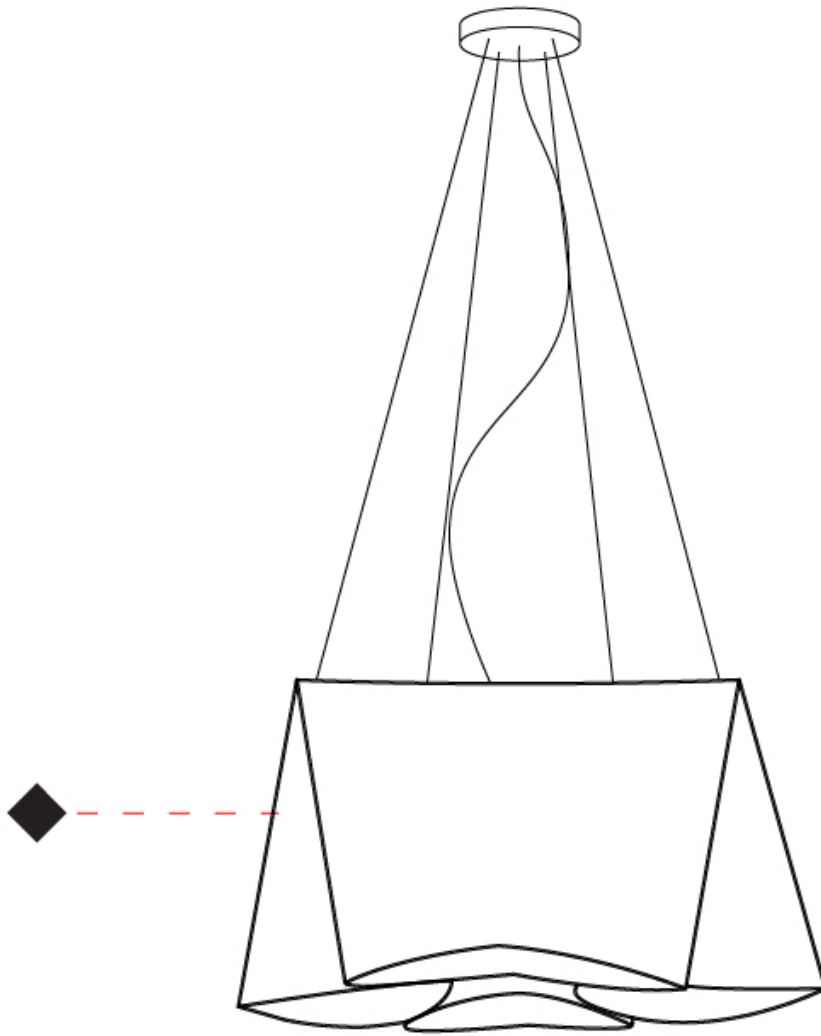

WANDA SUSPENSION

D61068-

PROJECT	_____
TYPE	_____
SPECIFIER	_____
QUANTITY	_____
DATE	_____

D