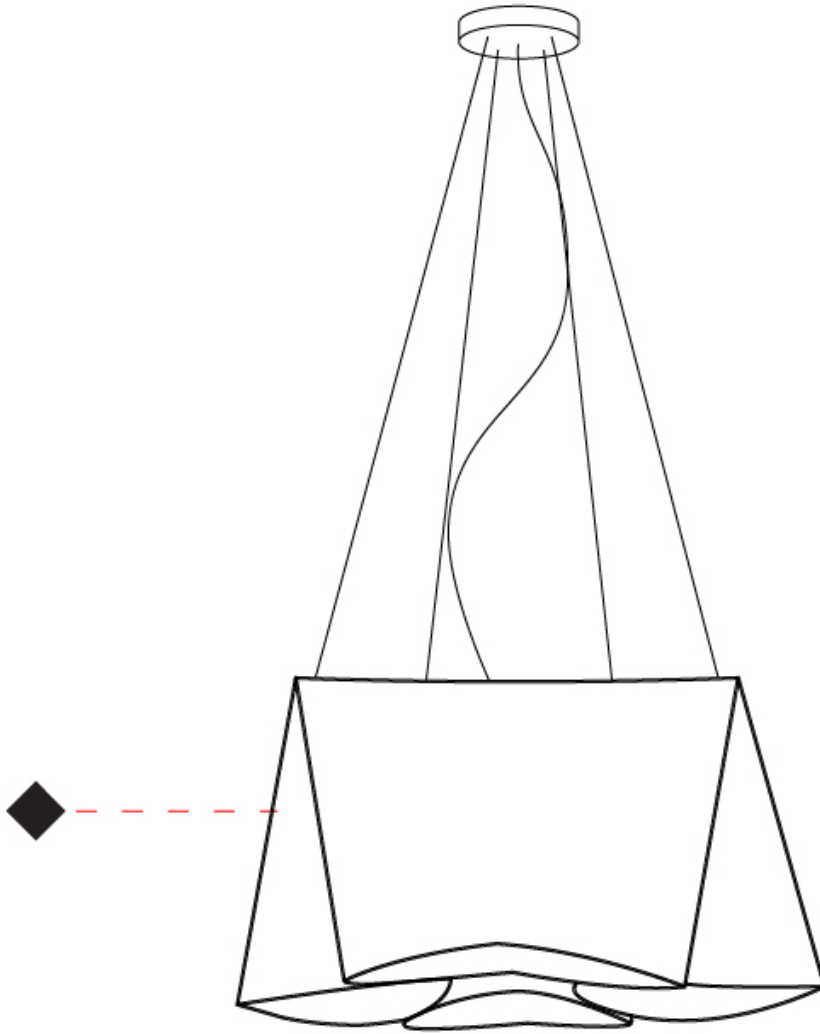

WANDA SUSPENSION

D61069-

PROJECT

TYPE

SPECIFIER

QUANTITY

DATE

D