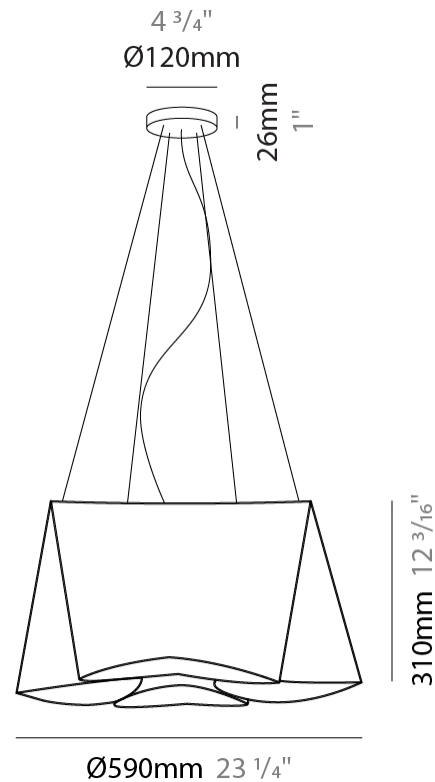

PROJECT	_____
TYPE	_____
SPECIFIER	_____
QUANTITY	_____
DATE	_____

WANDA SUSPENSION

D61070-

base number   Finish
Options

1. To build a product code in our configurator select the specify button on the base model # product page
2. To build a manual product code on this datasheet choose from the options listed below in blue font and add the suffix to the base model #

GENERAL

Series: Wanda _____
Brand: Linea Zero _____
Division: Design _____
Mounting Type: Suspension _____
Mounting Location: Ceiling _____
Subcategory: Ambient _____

PHYSICAL

Shape: Abstract _____
Diameter (mm): 390 _____
Diameter (in): 23 1/4 _____
Height (mm): 310 _____
Height (in): 12 3/16 _____
Max. Overall Height (mm): 1900 _____
Max. Overall Height (in): 74 13/16 _____
Light Distribution: Omnidirectional _____
Diffuser: Polilux™ Shade - See Finish Options _____
Fixture Finish: WHI / SIL / NGD / COP / PKM _____
Fixture Material: Polilux™/ Metal holder _____

ELECTRICAL

Number of Lamps: 5 _____
Lamp Type: LED Retrofit _____
Bulb Included: Bulb Not Included _____
Max. Wattage Per Lamp (W): 7 _____
Lamp Base: E26 _____
Input Voltage (V): 120 _____
Upon Request: 277Vac / GU24 _____

LED

OPTICAL

RATINGS AND CERTIFICATIONS

Certified By: Certified for North American Standards _____
IP rating: IP20 _____