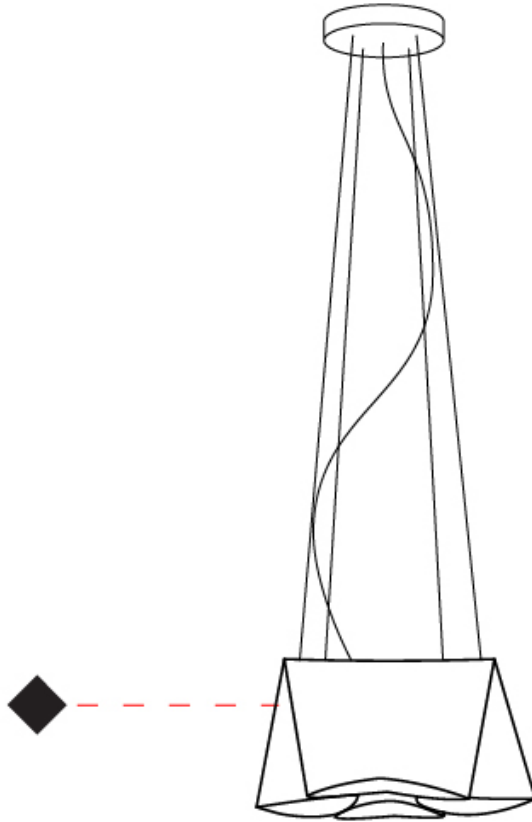

WANDA SUSPENSION

D61066-

PROJECT	_____
TYPE	_____
SPECIFIER	_____
QUANTITY	_____
DATE	_____