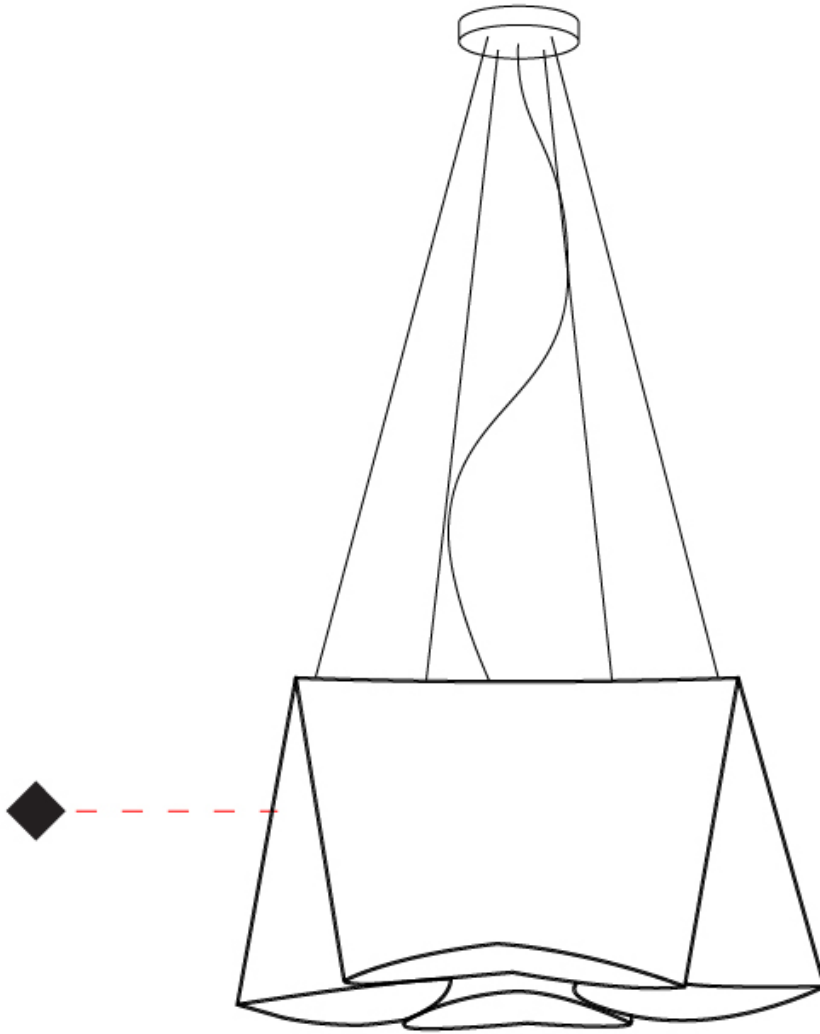

D61068-

PROJECT _____

TYPE _____

SPECIFIER _____

QUANTITY _____

DATE _____

D