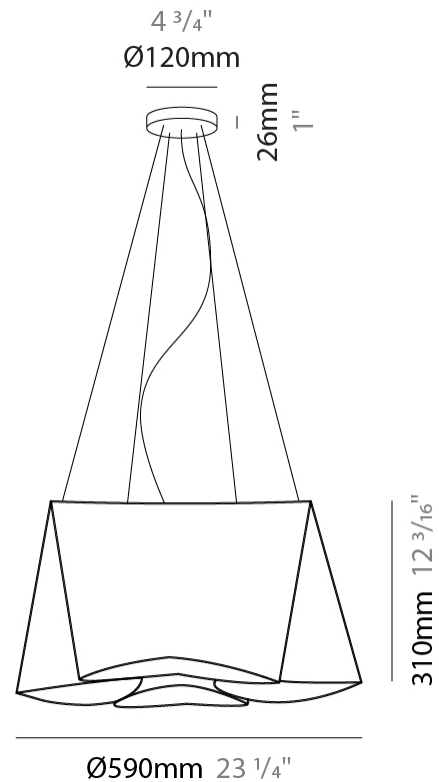

PROJECT
TYPE
SPECIFIER
QUANTITY
DATE

WANDA SUSPENSION

D61068-

base number   Finish
Options

1. To build a product code in our configurator select the specify button on the base model # product page
2. To build a manual product code on this datasheet choose from the options listed below in blue font and add the suffix to the base model #

GENERAL

Series: Wanda
Brand: Linea Zero
Division: Design
Mounting Type: Suspension
Mounting Location: Ceiling
Subcategory: Pendant

PHYSICAL

Shape: Abstract
Diameter (mm): 390
Diameter (in): 23 1/4
Height (mm): 310
Height (in): 12 3/16
Max. Overall Height (mm): 1900
Max. Overall Height (in): 74 13/16
Light Distribution: Omnidirectional
Diffuser: Polilux™ Shade - See Finish Options
Fixture Finish: WHI / SIL / NGD / COP / PKM
Fixture Material: Polilux™/ Metal holder

ELECTRICAL

Number of Lamps: 1
Lamp Type: LED Retrofit
Bulb Included: Bulb Not Included
Max. Wattage Per Lamp (W): 7
Lamp Base: E26
Input Voltage (V): 120
Upon Request: 277Vac / GU24

LED

OPTICAL

RATINGS AND CERTIFICATIONS

Certified By: Certified for North American Standards
IP rating: IP20