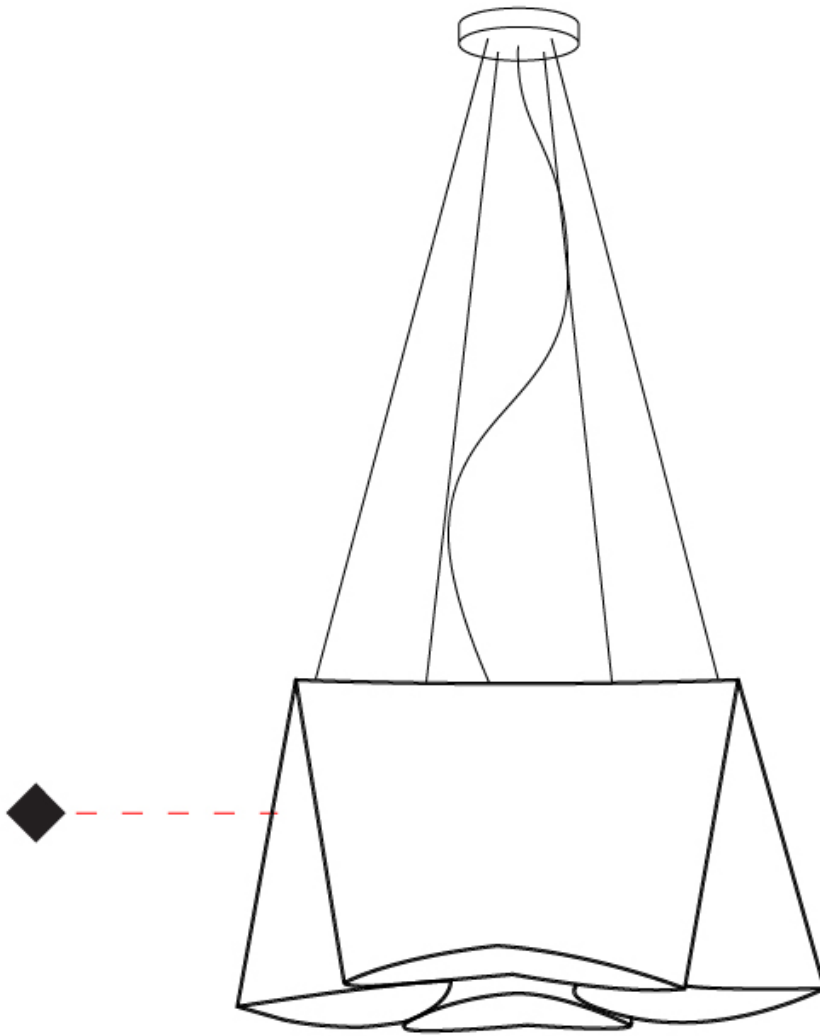

WANDA SUSPENSION

D61069-

PROJECT _____

TYPE _____

SPECIFIER _____

QUANTITY _____

DATE _____

D