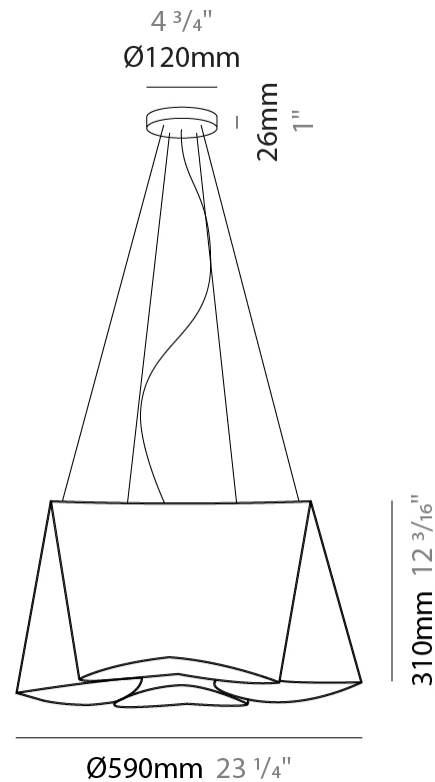

PROJECT
TYPE
SPECIFIER
QUANTITY
DATE

WANDA SUSPENSION

D61069-

base number   Finish
Options

1. To build a product code in our configurator select the specify button on the base model # product page
2. To build a manual product code on this datasheet choose from the options listed below in blue font and add the suffix to the base model #

GENERAL

Series: Wanda
Brand: Linea Zero
Division: Design
Mounting Type: Suspension
Mounting Location: Ceiling
Subcategory: Pendant

PHYSICAL

Shape: Abstract
Diameter (mm): 390
Diameter (in): 23 1/4
Height (mm): 310
Height (in): 12 3/16
Max. Overall Height (mm): 1900
Max. Overall Height (in): 74 13/16
Light Distribution: Omnidirectional
Diffuser: Polilux™ Shade - See Finish Options
Fixture Finish: WHI / SIL / NGD / COP / PKM
Fixture Material: Polilux™/ Metal holder

ELECTRICAL

Number of Lamps: 3
Lamp Type: LED Retrofit
Bulb Included: Bulb Not Included
Max. Wattage Per Lamp (W): 7
Lamp Base: E26
Input Voltage (V): 120
Upon Request: 277Vac / GU24

LED

OPTICAL

RATINGS AND CERTIFICATIONS

Certified By: Certified for North American Standards
IP rating: IP20