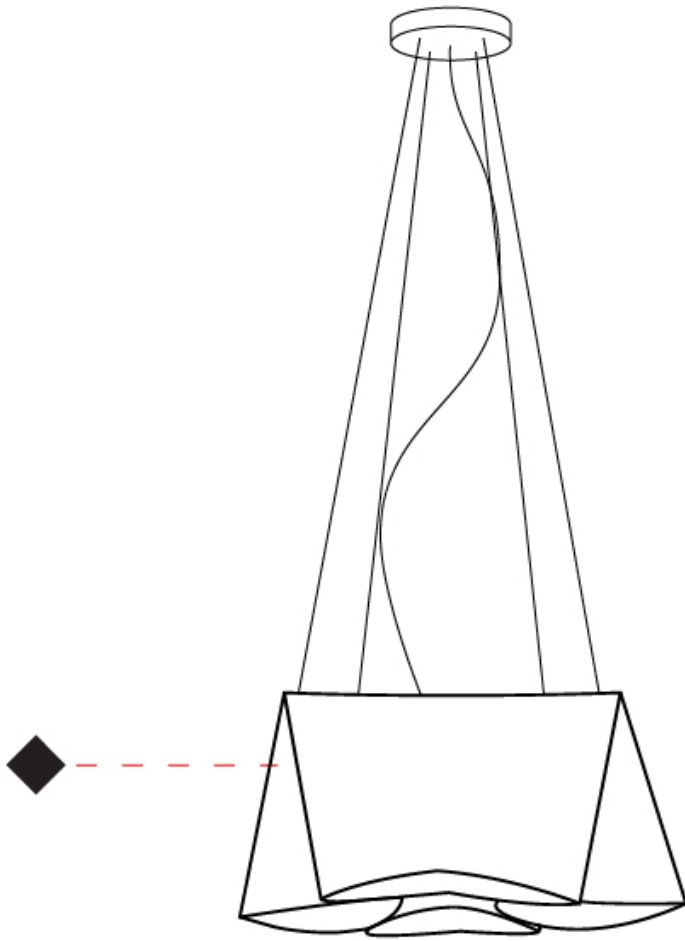

WANDA SUSPENSION

D61067-

PROJECT

TYPE

SPECIFIER

QUANTITY

DATE

D