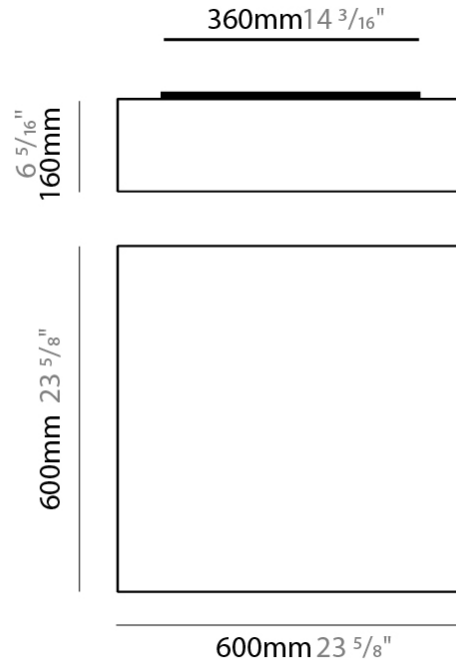

PROJECT	_____
TYPE	_____
SPECIFIER	_____
QUANTITY	_____
DATE	_____

WEDGE SURFACE

D112034

base number

1. To build a product code in our configurator select the specify button on the base model # product page
2. To build a manual product code on this datasheet choose from the options listed below in blue font and add the suffix to the base model #

GENERAL

Series: Wedge
Partner: Ole
Division: Design
Installation: Surface
Product Type: Ceiling Surface
Mounting Location: Ceiling

PHYSICAL

Shape: Square
Length (mm): 600
Length (in): 23 ⁵/₈
Width (mm): 600
Width (in): 23 ⁵/₈
Height (mm): 160
Height (in): 6 ⁵/₁₆
Weight (kg): 2.7
Weight (lbs): 5.9
Diffuser: Elastic Fabric - Optical White
Fixture Finish: WHI
Holder Finish: White
Fixture Material: Metal / Elastic Fabric
Primary Material: Fabric

ELECTRICAL

Number of Lamps: 4
Lamp Type: LED Retrofit
Lamp Shape: A19
Bulb Included: Bulb Not Included
Max. Wattage Per Lamp (W): 15
Lamp Base: E26
Input Voltage (V): 120
Upon Request: 277Vac / GU24

LED

OPTICAL

RATINGS AND CERTIFICATIONS

Certified By: Certified for North American Standards
IP rating: IP20