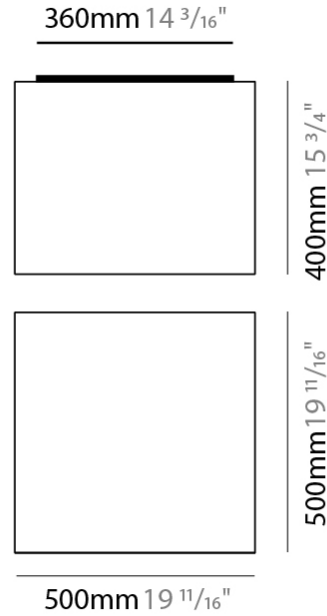

PROJECT
TYPE
SPECIFIER
QUANTITY
DATE

WEDGE SURFACE

D112032

base number

1. To build a product code in our configurator select the specify button on the base model # product page
2. To build a manual product code on this datasheet choose from the options listed below in blue font and add the suffix to the base model #

GENERAL

Series: Wedge
Partner: Ole
Division: Design
Installation: Surface
Product Type: Ceiling Surface
Mounting Location: Ceiling

PHYSICAL

Shape: Cube
Length (mm): 500
Length (in): 19 ¹¹/₁₆
Width (mm): 500
Width (in): 19 ¹¹/₁₆
Height (mm): 400
Height (in): 15 ³/₄
Weight (kg): 2.6
Weight (lbs): 5.7
Diffuser: Elastic Fabric - Optical White
Fixture Finish: WHI
Holder Finish: White
Fixture Material: Metal / Elastic Fabric
Primary Material: Fabric

ELECTRICAL

Number of Lamps: 4
Lamp Type: LED Retrofit
Lamp Shape: A19
Bulb Included: Bulb Not Included
Max. Wattage Per Lamp (W): 15
Lamp Base: E26
Input Voltage (V): 120
Upon Request: 277Vac / GU24

LED

OPTICAL

RATINGS AND CERTIFICATIONS

Certified By: Certified for North American Standards
IP rating: IP20