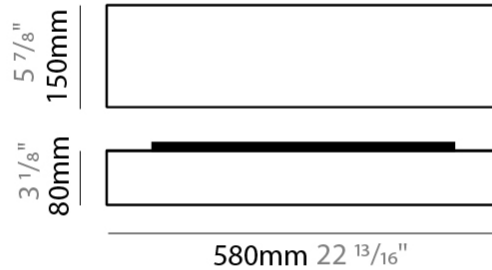

PROJECT
TYPE
SPECIFIER
QUANTITY
DATE

WEDGE SURFACE

D113033

base number

1. To build a product code in our configurator select the specify button on the base model # product page
2. To build a manual product code on this datasheet choose from the options listed below in blue font and add the suffix to the base model #

GENERAL

Series: Wedge
Partner: Ole
Division: Design
Installation: Surface
Product Type: Wall Surface
Mounting Location: Wall

PHYSICAL

Shape: Rectangle
Length (mm): 580
Length (in): 22 ¹³/₁₆
Width (mm): 150
Width (in): 5 ⁷/₈
Height (mm): 80
Height (in): 3 ¹/₈
Extension (mm): 80
Extension (in): 3 ¹/₈
Weight (kg): 1.3
Weight (lbs): 2.9
Diffuser: Elastic Fabric - Optical White
Fixture Finish: WHI
Holder Finish: White
Fixture Material: Metal / Elastic Fabric
Primary Material: Fabric

ELECTRICAL

Number of Lamps: 2
Lamp Type: LED Retrofit
Lamp Shape: A19
Bulb Included: Bulb Not Included
Max. Wattage Per Lamp (W): 15
Lamp Base: E26
Input Voltage (V): 120
Upon Request: 277Vac / GU24

LED

OPTICAL

RATINGS AND CERTIFICATIONS

Certified By: Certified for North American Standards
IP rating: IP20