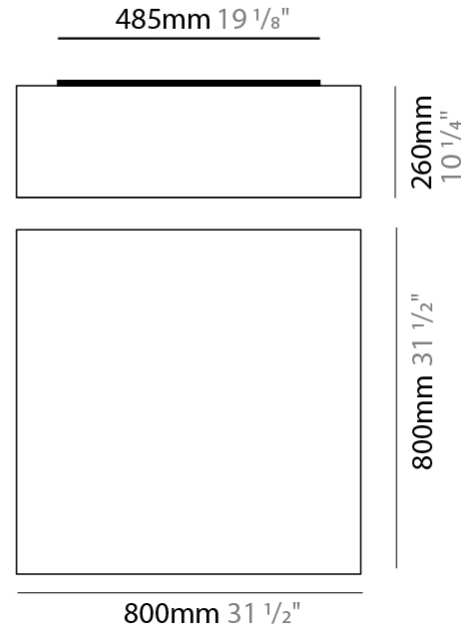

PROJECT	_____
TYPE	_____
SPECIFIER	_____
QUANTITY	_____
DATE	_____

WEDGE SURFACE

E112036

base number

1. To build a product code in our configurator select the specify button on the base model # product page
2. To build a manual product code on this datasheet choose from the options listed below in blue font and add the suffix to the base model #

GENERAL

Series: Wedge
Partner: Ole
Installation: Surface
Product Type: Ceiling Surface
Mounting Location: Ceiling

PHYSICAL

Shape: Square
Length (mm): 800
Length (in): 31 1/2
Width (mm): 800
Width (in): 31 1/2
Height (mm): 260
Height (in): 10 1/4
Fixture Finish: WHI
Fixture Material: Metal / Elastic Fabric
Primary Material: Fabric

ELECTRICAL

Number of Lamps: 4
Lamp Type: LED Retrofit
Lamp Shape: A19
Bulb Included: Bulb Not Included
Max. Wattage Per Lamp (W): 15
Lamp Base: E26
Input Voltage (V): 120
Upon Request: 277Vac / GU24

LED

OPTICAL

RATINGS AND CERTIFICATIONS

Certified By: Certified for North American Standards
IP rating: IP44