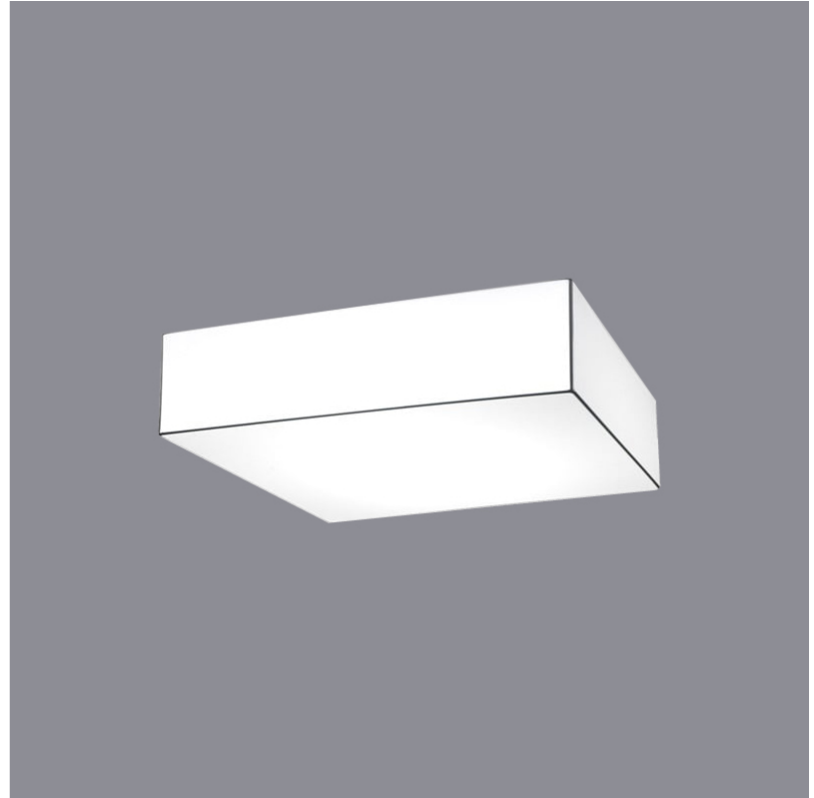

PROJECT	_____
TYPE	_____
SPECIFIER	_____
QUANTITY	_____
DATE	_____

WEDGE SURFACE

D112034

base number

1. To build a product code in our configurator select the specify button on the base model # product page
2. To build a manual product code on this datasheet choose from the options listed below in blue font and add the suffix to the base model #

GENERAL

Series: Wedge
Partner: Ole
Division: Design
Installation: Surface
Product Type: Ceiling Surface
Mounting Location: Ceiling

PHYSICAL

Shape: Square
Length (mm): 600
Length (in): 23 ⁵/₈
Width (mm): 600
Width (in): 23 ⁵/₈
Height (mm): 160
Height (in): 6 ⁵/₁₆
Weight (kg): 2.7
Weight (lbs): 5.9
Diffuser: Elastic Fabric - Optical White
Fixture Finish: WHI
Holder Finish: White
Fixture Material: Metal / Elastic Fabric
Primary Material: Fabric

ELECTRICAL

Number of Lamps: 4
Lamp Type: LED Retrofit
Lamp Shape: A19
Bulb Included: Bulb Not Included
Max. Wattage Per Lamp (W): 15
Lamp Base: E26
Input Voltage (V): 120
Upon Request: 277Vac / GU24

LED

OPTICAL

RATINGS AND CERTIFICATIONS

Certified By: Certified for North American Standards
IP rating: IP20