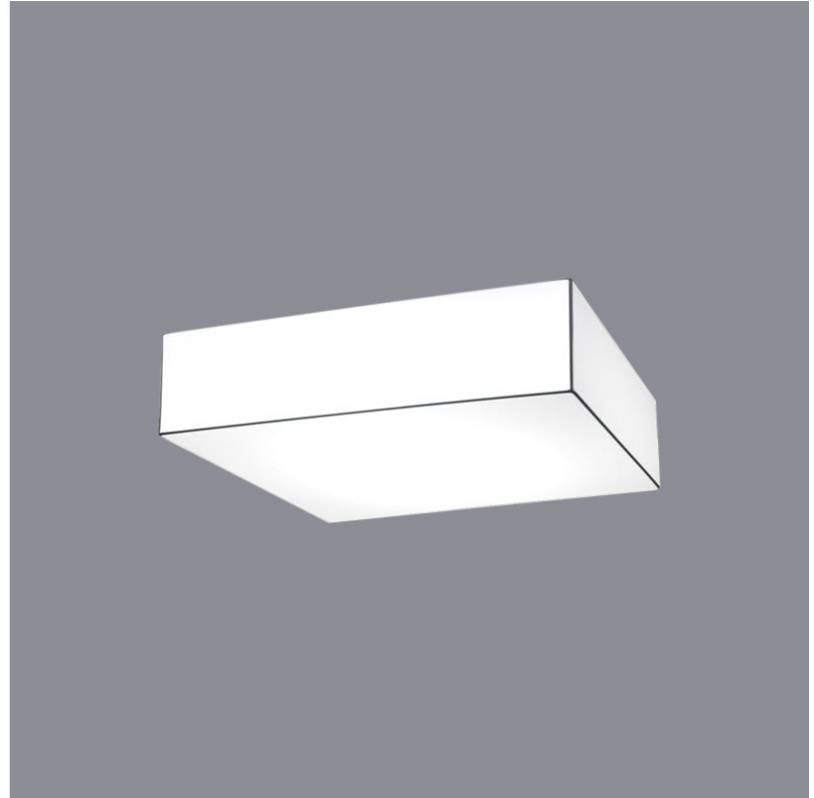

PROJECT
TYPE
SPECIFIER
QUANTITY
DATE

WEDGE SURFACE

D112034

base number

1. To build a product code in our configurator select the specify button on the base model # product page
2. To build a manual product code on this datasheet choose from the options listed below in blue font and add the suffix to the base model #

GENERAL

Series: Wedge
Brand: Ole
Division: Design
Mounting Type: Surface
Mounting Location: Wall / Ceiling
Subcategory: Ambient

PHYSICAL

Shape: Square
Length (mm): 600
Length (in): 23 5/8
Width (mm): 600
Width (in): 23 5/8
Height (mm): 160
Height (in): 6 5/16
Light Distribution: Omnidirectional
Weight (kg): 2.7
Weight (lbs): 5.9
Diffuser: Elastic Fabric - Optical White
Fixture Finish: WHI
Holder Finish: White
Fixture Material: Metal / Elastic Fabric

ELECTRICAL

Number of Lamps: 4
Lamp Type: LED Retrofit
Lamp Shape: A19
Bulb Included: Bulb Not Included
Max. Wattage Per Lamp (W): 15
Lamp Base: E26
Input Voltage (V): 120
Upon Request: 277Vac / GU24

LED

OPTICAL

RATINGS AND CERTIFICATIONS

Certified By: Certified for North American Standards
IP rating: IP20