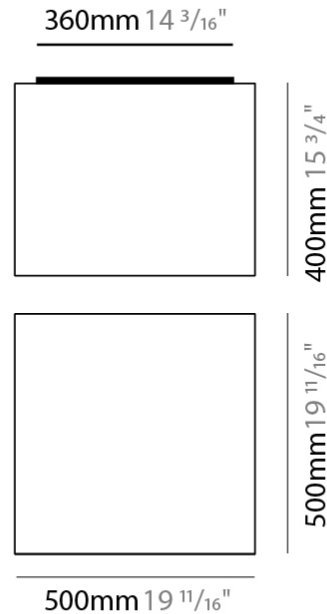

PROJECT
TYPE
SPECIFIER
QUANTITY
DATE

WEDGE SURFACE

D112033-

base number Color
Temperature

1. To build a product code in our configurator select the specify button on the base model # product page
2. To build a manual product code on this datasheet choose from the options listed below in blue font and add the suffix to the base model #

GENERAL

Series: Wedge
Brand: Ole
Division: Design
Mounting Type: Surface
Mounting Location: Ceiling
Subcategory: Ambient

PHYSICAL

Shape: Cube
Length (mm): 500
Length (in): 19 ¹¹/₁₆
Width (mm): 500
Width (in): 19 ¹¹/₁₆
Height (mm): 400
Height (in): 15 ³/₄
Light Distribution: Omnidirectional
Weight (kg): 2.6
Weight (lbs): 5.7
Diffuser: Elastic Fabric - Optical White
Fixture Finish: WHI
Fixture Material: Metal / Elastic Fabric

ELECTRICAL

Lamp Type: LED
Input Wattage (W): 30.25
Total Output Wattage (W): 25.3
Dimming: Non-Dimmable / 0-10V Dimming
Driver Included: Yes
Driver Location: Integrated
Driver Type: Constant Current - Universal
Driver Class: Class 2
Input Voltage (V): 120 - 277
Constant Current (MA): 700

LED

Color Temperature (°K): 3000 / 4000
Max. Delivered Lumen (lm): 2400 / 2510
CRI: >80 CRI
Lamp Life (hrs): 50000

OPTICAL

RATINGS AND CERTIFICATIONS

Certified By: Certified for North American Standards
IP rating: IP20