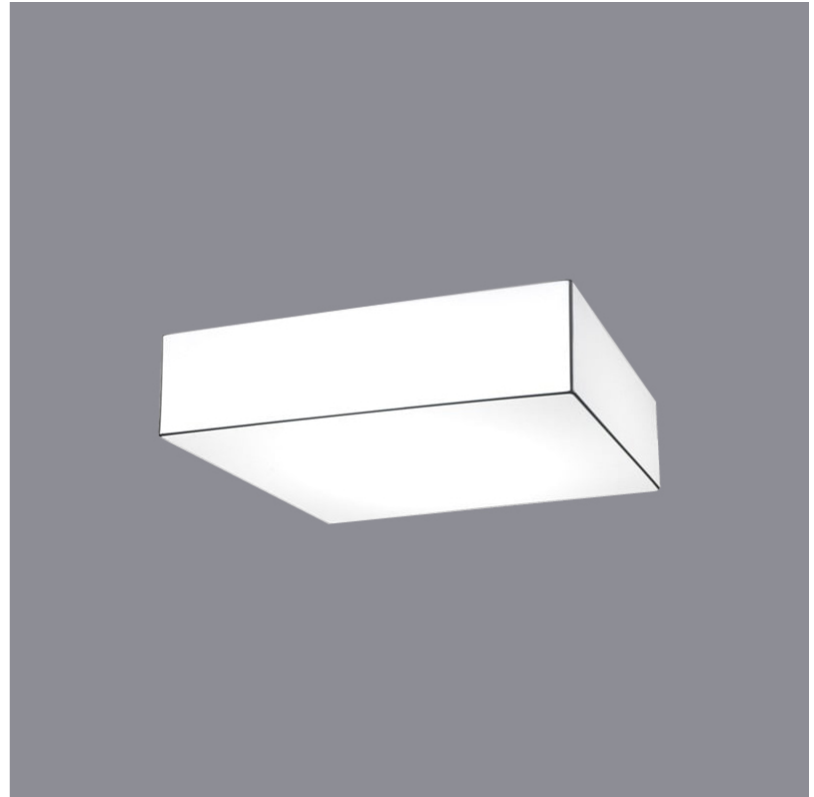

1. To build a product code in our configurator select the specify button on the base model # product page
2. To build a manual product code on this datasheet choose from the options listed below in blue font and add the suffix to the base model #

GENERAL

Series: Wedge _____
Brand: Ole _____
Division: Design _____
Mounting Type: Surface _____
Mounting Location: Wall / Ceiling _____
Subcategory: Ambient _____

PHYSICAL

Shape: Square _____
Length (mm): 600 _____
Length (in): 23 ⁵/₈ _____
Width (mm): 600 _____
Width (in): 23 ⁵/₈ _____
Height (mm): 160 _____
Height (in): 6 ⁵/₁₆ _____
Light Distribution: Omnidirectional _____
Weight (kg): 2.7 _____
Weight (lbs): 5.9 _____
Diffuser: Elastic Fabric - Optical White _____
Fixture Finish: WHI _____
Fixture Material: Metal / Elastic Fabric _____

ELECTRICAL

Lamp Type: LED _____
Input Wattage (W): 30.25 _____
Total Output Wattage (W): 25.3 _____
Dimming: Non-Dimmable / 0-10V Dimming _____
Driver Included: Yes _____
Driver Location: Integrated _____
Driver Type: Constant Current - Universal _____
Driver Class: Class 2 _____
Input Voltage (V): 120 - 277 _____
Constant Current (MA): 700 _____

LED

Color Temperature (°K): 3000 / 4000 _____
Max. Delivered Lumen (lm): 2400 / 2510 _____
CRI: >80 CRI _____
Lamp Life (hrs): 50000 _____

OPTICAL

RATINGS AND CERTIFICATIONS

Certified By: Certified for North American Standards _____
IP rating: IP20 _____