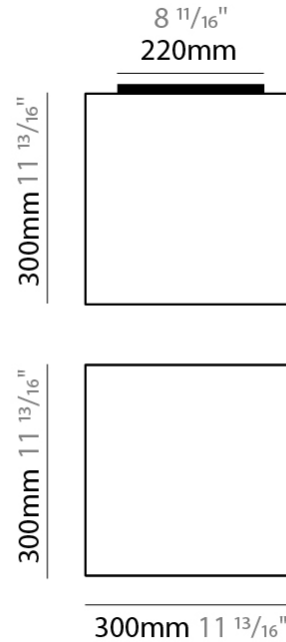

PROJECT
TYPE
SPECIFIER
QUANTITY
DATE

WEDGE SURFACE

D112030

base number

1. To build a product code in our configurator select the specify button on the base model # product page
2. To build a manual product code on this datasheet choose from the options listed below in blue font and add the suffix to the base model #

GENERAL

Series: Wedge
Brand: Ole
Division: Design
Mounting Type: Surface
Mounting Location: Wall / Ceiling
Subcategory: Ambient

PHYSICAL

Shape: Cube
Length (mm): 300
Length (in): 11 ¹³/₁₆
Width (mm): 300
Width (in): 11 ¹³/₁₆
Height (mm): 300
Height (in): 11 ¹³/₁₆
Light Distribution: Omnidirectional
Weight (kg): 1.9
Weight (lbs): 4.2
Diffuser: Elastic Fabric - Optical White
Fixture Finish: WHI
Holder Finish: White
Fixture Material: Metal / Elastic Fabric

ELECTRICAL

Number of Lamps: 2
Lamp Type: LED Retrofit
Lamp Shape: A19
Bulb Included: Bulb Not Included
Max. Wattage Per Lamp (W): 15
Lamp Base: E26
Input Voltage (V): 120
Upon Request: 277Vac / GU24

LED

OPTICAL

RATINGS AND CERTIFICATIONS

Certified By: Certified for North American Standards
IP rating: IP20