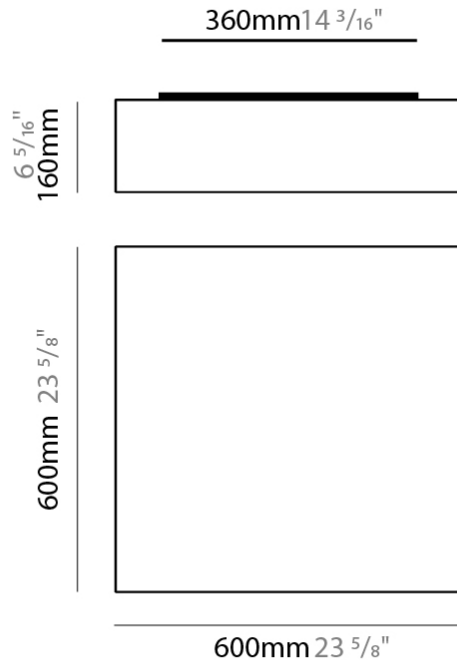

1. To build a product code in our configurator select the specify button on the base model # product page
2. To build a manual product code on this datasheet choose from the options listed below in blue font and add the suffix to the base model #

GENERAL

Series: Wedge _____
Brand: Ole _____
Division: Design _____
Mounting Type: Surface _____
Mounting Location: Wall / Ceiling _____
Subcategory: Ambient _____

PHYSICAL

Shape: Square _____
Length (mm): 600 _____
Length (in): 23 ⁵/₈ _____
Width (mm): 600 _____
Width (in): 23 ⁵/₈ _____
Height (mm): 160 _____
Height (in): 6 ⁵/₁₆ _____
Light Distribution: Omnidirectional _____
Weight (kg): 2.7 _____
Weight (lbs): 5.9 _____
Diffuser: Elastic Fabric - Optical White _____
Fixture Finish: WHI _____
Fixture Material: Metal / Elastic Fabric _____

ELECTRICAL

Lamp Type: LED _____
Input Wattage (W): 30.25 _____
Total Output Wattage (W): 25.3 _____
Dimming: Non-Dimmable / 0-10V Dimming _____
Driver Included: Yes _____
Driver Location: Integrated _____
Driver Type: Constant Current - Universal _____
Driver Class: Class 2 _____
Input Voltage (V): 120 - 277 _____
Constant Current (MA): 700 _____

LED

Color Temperature (°K): 3000 / 4000 _____
Max. Delivered Lumen (lm): 2400 / 2510 _____
CRI: >80 CRI _____
Lamp Life (hrs): 50000 _____

OPTICAL

RATINGS AND CERTIFICATIONS

Certified By: Certified for North American Standards _____
IP rating: IP20 _____