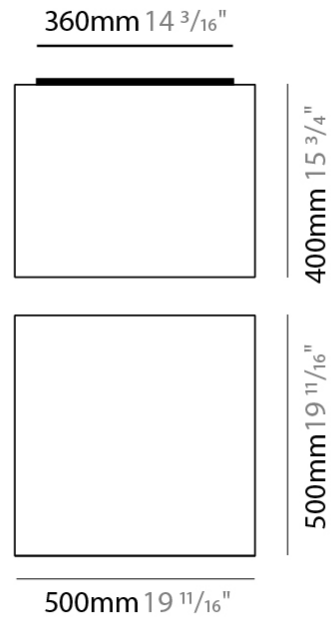

PROJECT
TYPE
SPECIFIER
QUANTITY
DATE

WEDGE SURFACE

D112032

base number

1. To build a product code in our configurator select the specify button on the base model # product page
2. To build a manual product code on this datasheet choose from the options listed below in blue font and add the suffix to the base model #

GENERAL

Series: Wedge
Brand: Ole
Division: Design
Mounting Type: Surface
Mounting Location: Wall / Ceiling
Subcategory: Ambient

PHYSICAL

Shape: Cube
Length (mm): 500
Length (in): 19 ¹¹/₁₆
Width (mm): 500
Width (in): 19 ¹¹/₁₆
Height (mm): 400
Height (in): 15 ³/₄
Light Distribution: Omnidirectional
Weight (kg): 2.6
Weight (lbs): 5.7
Diffuser: Elastic Fabric - Optical White
Fixture Finish: WHI
Holder Finish: White
Fixture Material: Metal / Elastic Fabric

ELECTRICAL

Number of Lamps: 4
Lamp Type: LED Retrofit
Lamp Shape: A19
Bulb Included: Bulb Not Included
Max. Wattage Per Lamp (W): 15
Lamp Base: E26
Input Voltage (V): 120
Upon Request: 277Vac / GU24

LED

OPTICAL

RATINGS AND CERTIFICATIONS

Certified By: Certified for North American Standards
IP rating: IP20