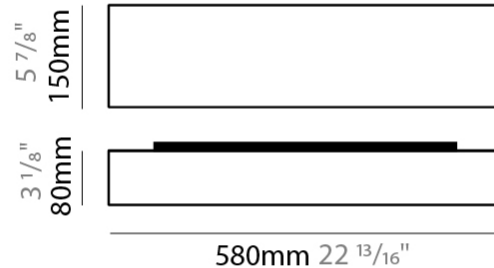

PROJECT	_____
TYPE	_____
SPECIFIER	_____
QUANTITY	_____
DATE	_____

WEDGE SURFACE

D113033

base number

1. To build a product code in our configurator select the specify button on the base model # product page
2. To build a manual product code on this datasheet choose from the options listed below in blue font and add the suffix to the base model #

GENERAL

Series: Wedge
Brand: Ole
Division: Design
Mounting Type: Surface
Mounting Location: Wall / Ceiling
Subcategory: Ambient

PHYSICAL

Shape: Rectangle
Length (mm): 580
Length (in): 22 ¹³/₁₆
Width (mm): 150
Width (in): 5 ⁷/₈
Height (mm): 80
Height (in): 3 ¹/₈
Extension (mm): 80
Extension (in): 3 ¹/₈
Light Distribution: Omnidirectional
Weight (kg): 1.3
Weight (lbs): 2.9
Diffuser: Elastic Fabric - Optical White
Fixture Finish: WHI
Holder Finish: White
Fixture Material: Metal / Elastic Fabric

ELECTRICAL

Number of Lamps: 2
Lamp Type: LED Retrofit
Lamp Shape: A19
Bulb Included: Bulb Not Included
Max. Wattage Per Lamp (W): 15
Lamp Base: E26
Input Voltage (V): 120
Upon Request: 277Vac / GU24

LED

OPTICAL

RATINGS AND CERTIFICATIONS

Certified By: Certified for North American Standards
IP rating: IP20