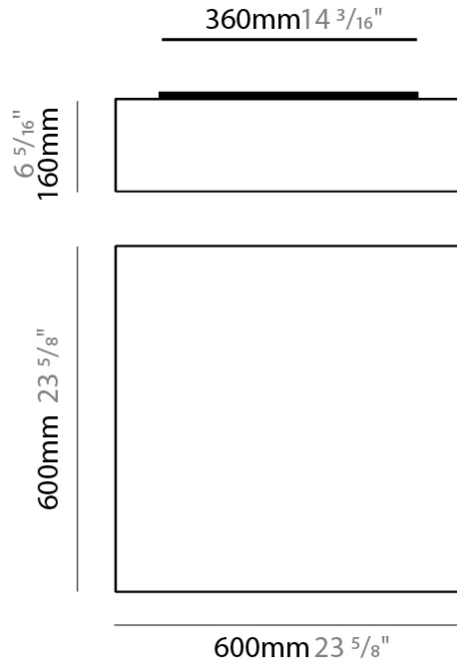

PROJECT
TYPE
SPECIFIER
QUANTITY
DATE

WEDGE SURFACE

D112034

base number

1. To build a product code in our configurator select the specify button on the base model # product page
2. To build a manual product code on this datasheet choose from the options listed below in blue font and add the suffix to the base model #

GENERAL

Series: Wedge
Brand: Ole
Division: Design
Mounting Type: Surface
Mounting Location: Wall / Ceiling
Subcategory: Ambient

PHYSICAL

Shape: Square
Length (mm): 600
Length (in): 23 5/8
Width (mm): 600
Width (in): 23 5/8
Height (mm): 160
Height (in): 6 5/16
Light Distribution: Omnidirectional
Weight (kg): 2.7
Weight (lbs): 5.9
Diffuser: Elastic Fabric - Optical White
Fixture Finish: WHI
Holder Finish: White
Fixture Material: Metal / Elastic Fabric

ELECTRICAL

Number of Lamps: 4
Lamp Type: LED Retrofit
Lamp Shape: A19
Bulb Included: Bulb Not Included
Max. Wattage Per Lamp (W): 15
Lamp Base: E26
Input Voltage (V): 120
Upon Request: 277Vac / GU24

LED

OPTICAL

RATINGS AND CERTIFICATIONS

Certified By: Certified for North American Standards
IP rating: IP20