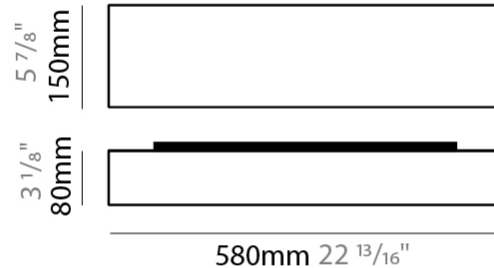

PROJECT
TYPE
SPECIFIER
QUANTITY
DATE

WEDGE SURFACE

D113033

base number

1. To build a product code in our configurator select the specify button on the base model # product page
2. To build a manual product code on this datasheet choose from the options listed below in blue font and add the suffix to the base model #

GENERAL

Series: Wedge
Partner: Ole
Division: Design
Installation: Surface
Product Type: Wall Surface
Mounting Location: Wall

PHYSICAL

Shape: Rectangle
Length (mm): 580
Length (in): 22 ¹³/₁₆
Width (mm): 150
Width (in): 5 ⁷/₈
Height (mm): 80
Height (in): 3 ¹/₈
Extension (mm): 80
Extension (in): 3 ¹/₈
Weight (kg): 1.3
Weight (lbs): 2.9
Diffuser: Elastic Fabric - Optical White
Fixture Finish: WHI
Holder Finish: White
Fixture Material: Metal / Elastic Fabric
Primary Material: Fabric

ELECTRICAL

Number of Lamps: 2
Lamp Type: LED Retrofit
Lamp Shape: A19
Bulb Included: Bulb Not Included
Max. Wattage Per Lamp (W): 15
Lamp Base: E26
Input Voltage (V): 120
Upon Request: 277Vac / GU24

LED

OPTICAL

RATINGS AND CERTIFICATIONS

Certified By: Certified for North American Standards
IP rating: IP20