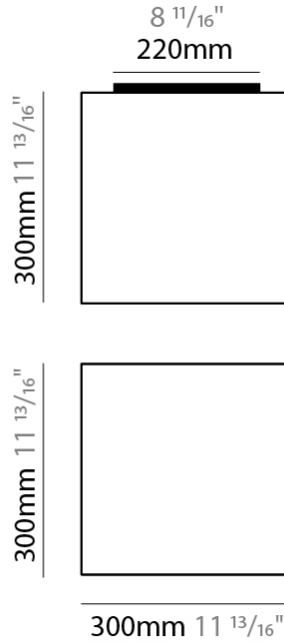

WEDGE SURFACE

D112030

base number

1. To build a product code in our configurator select the specify button on the base model # product page
2. To build a manual product code on this datasheet choose from the options listed below in blue font and add the suffix to the base model #

GENERAL

Series: Wedge
Partner: Ole
Division: Design
Installation: Surface
Product Type: Ceiling Surface
Mounting Location: Ceiling

PHYSICAL

Shape: Cube
Length (mm): 300
Length (in): 11 ¹³/₁₆
Width (mm): 300
Width (in): 11 ¹³/₁₆
Height (mm): 300
Height (in): 11 ¹³/₁₆
Weight (kg): 1.9
Weight (lbs): 4.2
Diffuser: Elastic Fabric - Optical White
Fixture Finish: WHI
Holder Finish: White
Fixture Material: Metal / Elastic Fabric
Primary Material: Fabric

ELECTRICAL

Number of Lamps: 2
Lamp Type: LED Retrofit
Lamp Shape: A19
Bulb Included: Bulb Not Included
Max. Wattage Per Lamp (W): 15
Lamp Base: E26
Input Voltage (V): 120
Upon Request: 277Vac / GU24

LED

OPTICAL

RATINGS AND CERTIFICATIONS

Certified By: Certified for North American Standards
IP rating: IP20