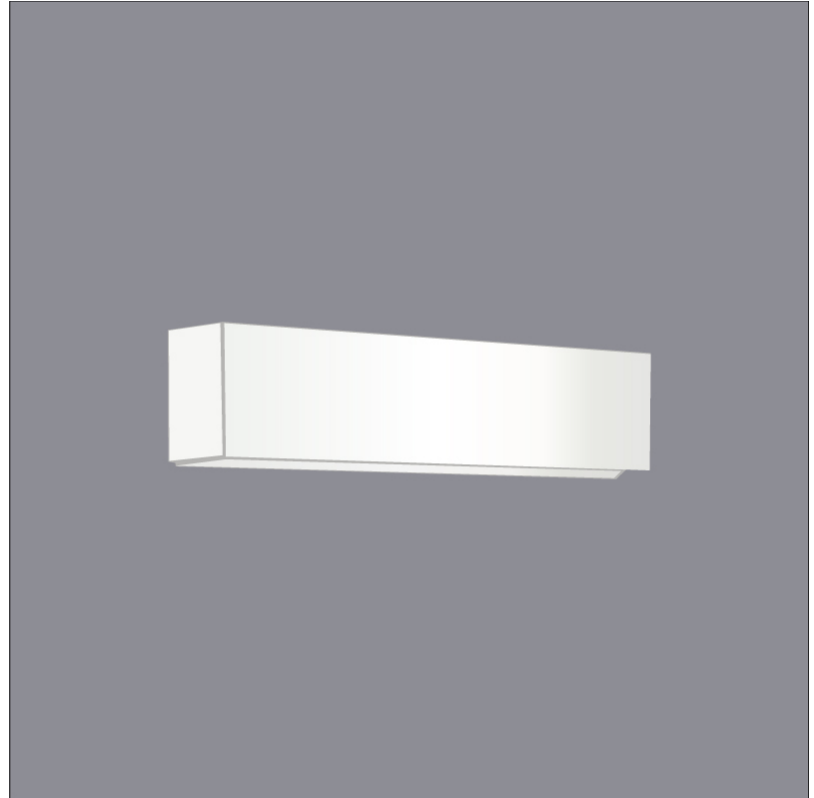

PROJECT
TYPE
SPECIFIER
QUANTITY
DATE

WEDGE SURFACE

D113033

base number

1. To build a product code in our configurator select the specify button on the base model # product page
2. To build a manual product code on this datasheet choose from the options listed below in blue font and add the suffix to the base model #

GENERAL

Series: Wedge
Partner: Ole
Division: Design
Installation: Surface
Product Type: Wall Surface
Mounting Location: Wall

PHYSICAL

Shape: Rectangle
Length (mm): 580
Length (in): 22 ¹³/₁₆
Width (mm): 150
Width (in): 5 ⁷/₈
Height (mm): 80
Height (in): 3 ¹/₈
Extension (mm): 80
Extension (in): 3 ¹/₈
Weight (kg): 1.3
Weight (lbs): 2.9
Diffuser: Elastic Fabric - Optical White
Fixture Finish: WHI
Holder Finish: White
Fixture Material: Metal / Elastic Fabric
Primary Material: Fabric

ELECTRICAL

Number of Lamps: 2
Lamp Type: LED Retrofit
Lamp Shape: A19
Bulb Included: Bulb Not Included
Max. Wattage Per Lamp (W): 15
Lamp Base: E26
Input Voltage (V): 120
Upon Request: 277Vac / GU24

LED

OPTICAL

RATINGS AND CERTIFICATIONS

Certified By: Certified for North American Standards
IP rating: IP20