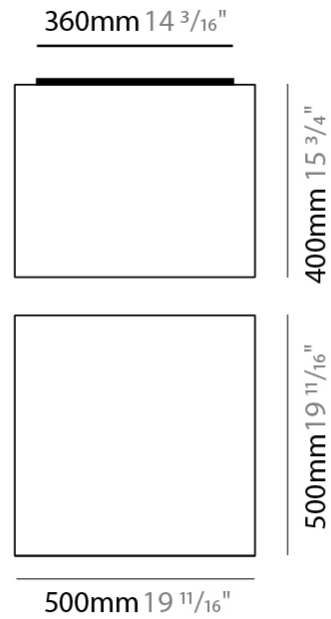

PROJECT
TYPE
SPECIFIER
QUANTITY
DATE

WEDGE SURFACE

D112032

base number

1. To build a product code in our configurator select the specify button on the base model # product page
2. To build a manual product code on this datasheet choose from the options listed below in blue font and add the suffix to the base model #

GENERAL

Series: Wedge
Partner: Ole
Division: Design
Installation: Surface
Product Type: Ceiling Surface
Mounting Location: Ceiling

PHYSICAL

Shape: Cube
Length (mm): 500
Length (in): 19 ¹¹/₁₆
Width (mm): 500
Width (in): 19 ¹¹/₁₆
Height (mm): 400
Height (in): 15 ³/₄
Weight (kg): 2.6
Weight (lbs): 5.7
Diffuser: Elastic Fabric - Optical White
Fixture Finish: WHI
Holder Finish: White
Fixture Material: Metal / Elastic Fabric
Primary Material: Fabric

ELECTRICAL

Number of Lamps: 4
Lamp Type: LED Retrofit
Lamp Shape: A19
Bulb Included: Bulb Not Included
Max. Wattage Per Lamp (W): 15
Lamp Base: E26
Input Voltage (V): 120
Upon Request: 277Vac / GU24

LED

OPTICAL

RATINGS AND CERTIFICATIONS

Certified By: Certified for North American Standards
IP rating: IP20