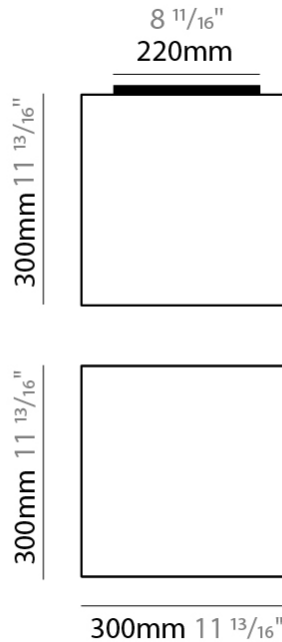

PROJECT
TYPE
SPECIFIER
QUANTITY
DATE

WEDGE SURFACE

D112030

base number

1. To build a product code in our configurator select the specify button on the base model # product page
2. To build a manual product code on this datasheet choose from the options listed below in blue font and add the suffix to the base model #

GENERAL

Series: Wedge
Partner: Ole
Division: Design
Installation: Surface
Product Type: Ceiling Surface
Mounting Location: Ceiling

PHYSICAL

Shape: Cube
Length (mm): 300
Length (in): 11 ¹³/₁₆
Width (mm): 300
Width (in): 11 ¹³/₁₆
Height (mm): 300
Height (in): 11 ¹³/₁₆
Weight (kg): 1.9
Weight (lbs): 4.2
Diffuser: Elastic Fabric - Optical White
Fixture Finish: WHI
Holder Finish: White
Fixture Material: Metal / Elastic Fabric
Primary Material: Fabric

ELECTRICAL

Number of Lamps: 2
Lamp Type: LED Retrofit
Lamp Shape: A19
Bulb Included: Bulb Not Included
Max. Wattage Per Lamp (W): 15
Lamp Base: E26
Input Voltage (V): 120
Upon Request: 277Vac / GU24

LED

OPTICAL

RATINGS AND CERTIFICATIONS

Certified By: Certified for North American Standards
IP rating: IP20