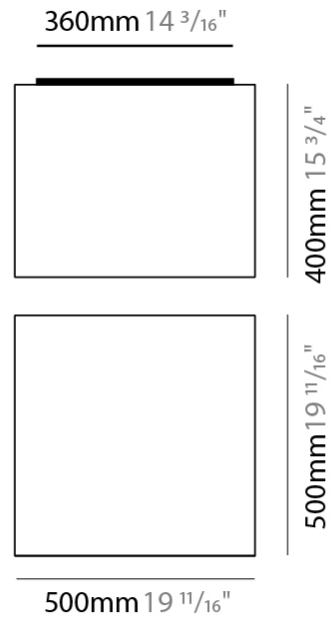

WEDGE SURFACE

D112032

base number

1. To build a product code in our configurator select the specify button on the base model # product page
2. To build a manual product code on this datasheet choose from the options listed below in blue font and add the suffix to the base model #

GENERAL

Series: Wedge
Brand: Ole
Division: Design
Mounting Type: Surface
Mounting Location: Wall / Ceiling
Subcategory: Ambient

PHYSICAL

Shape: Cube
Length (mm): 500
Length (in): 19 ¹¹/₁₆"
Width (mm): 500
Width (in): 19 ¹¹/₁₆"
Height (mm): 400
Height (in): 15 ³/₄"
Light Distribution: Omnidirectional
Weight (kg): 2.6
Weight (lbs): 5.7
Diffuser: Elastic Fabric - Optical White
Fixture Finish: WHI
Holder Finish: White
Fixture Material: Metal / Elastic Fabric

ELECTRICAL

Number of Lamps: 4
Lamp Type: LED Retrofit
Lamp Shape: A19
Bulb Included: Bulb Not Included
Max. Wattage Per Lamp (W): 15
Lamp Base: E26
Input Voltage (V): 120
Upon Request: 277Vac / GU24

LED

OPTICAL

RATINGS AND CERTIFICATIONS

Certified By: Certified for North American Standards
IP rating: IP20